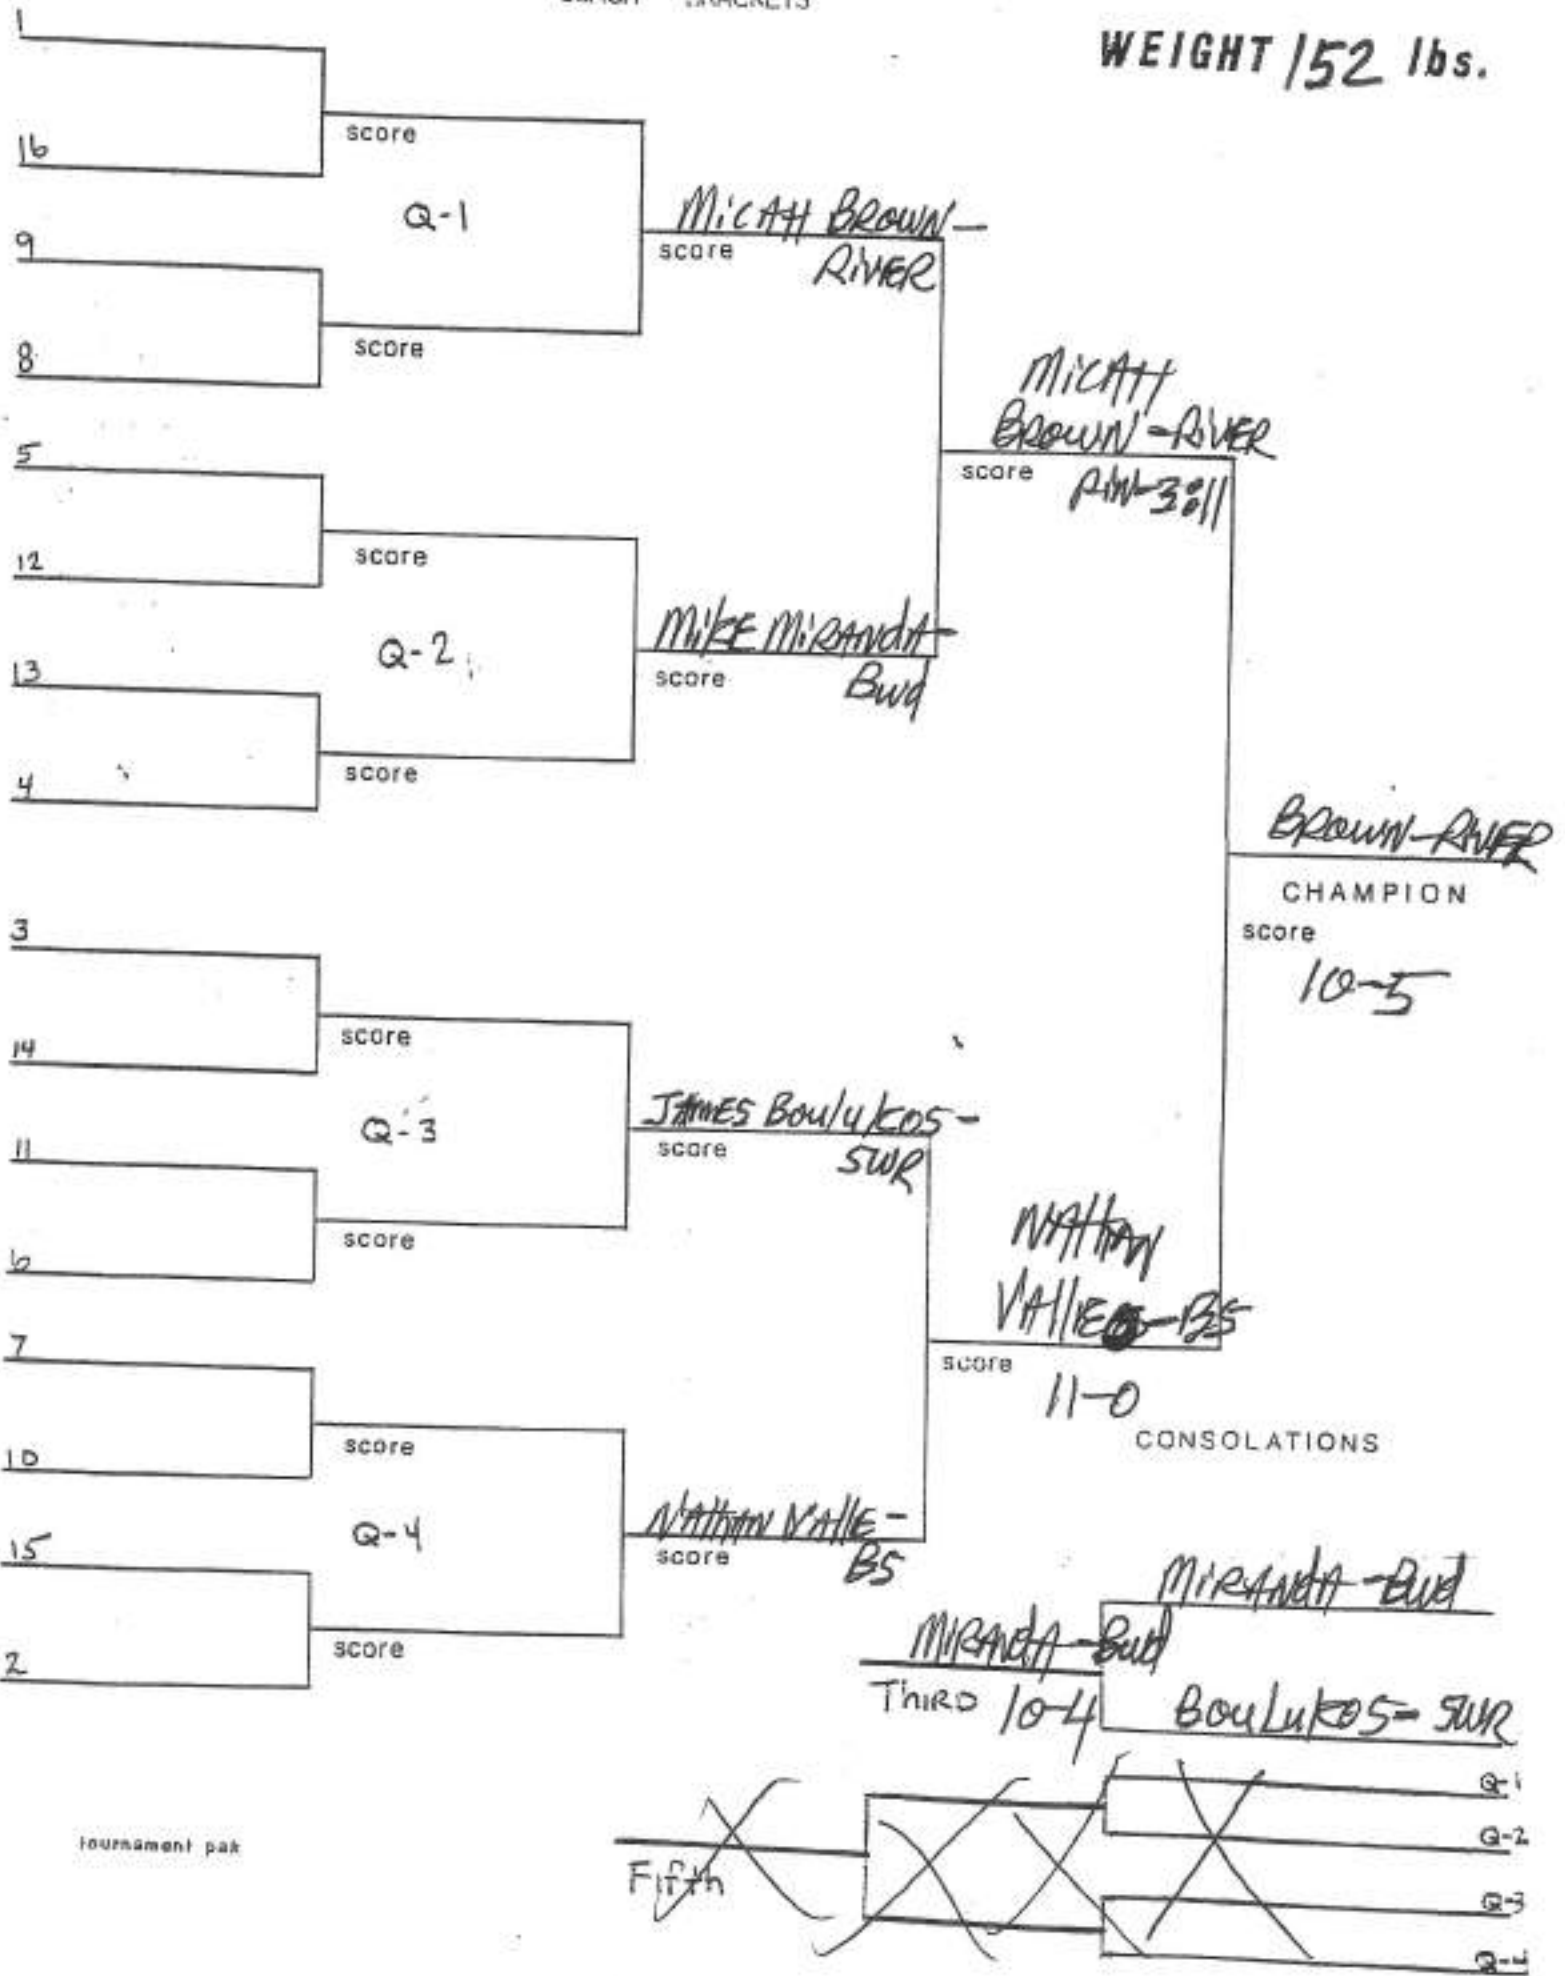

WEIGHT 152 lbs.