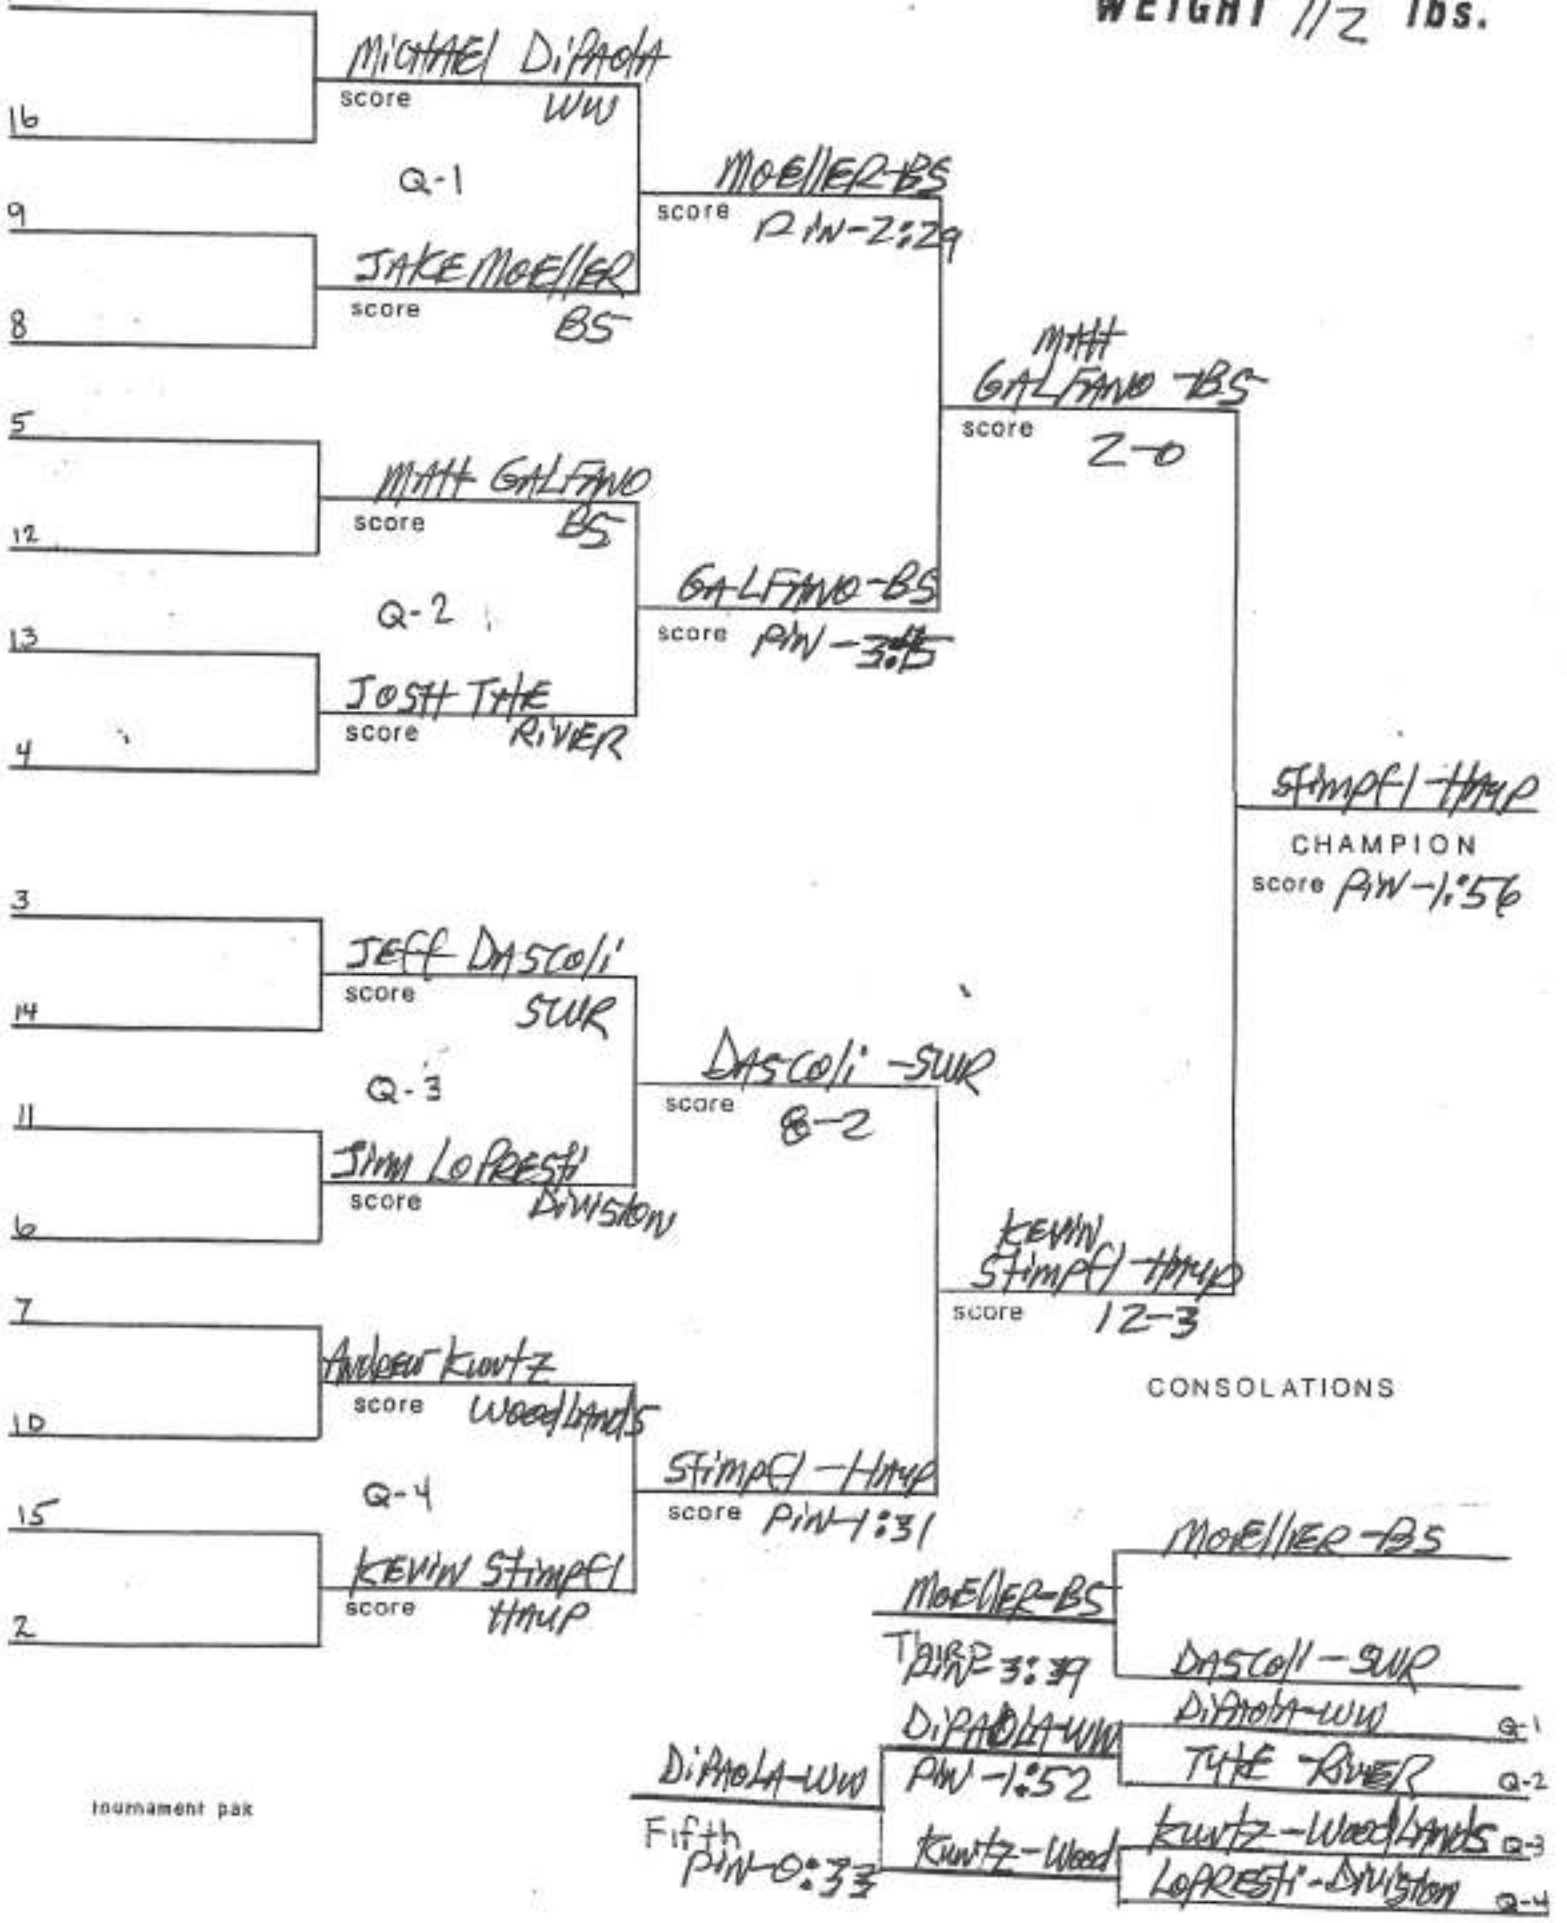

2003-2004 CLARK CLASSIC AP Bay Shore  
 WEIGHT 96 lbs.

COACH BRACKETS

WEIGHT 112 lbs.

COACH BRACKETS

WEIGHT 119 lbs.

WEIGHT 125 lbs.

WEIGHT 130 lbs.

COACH BRACKETS