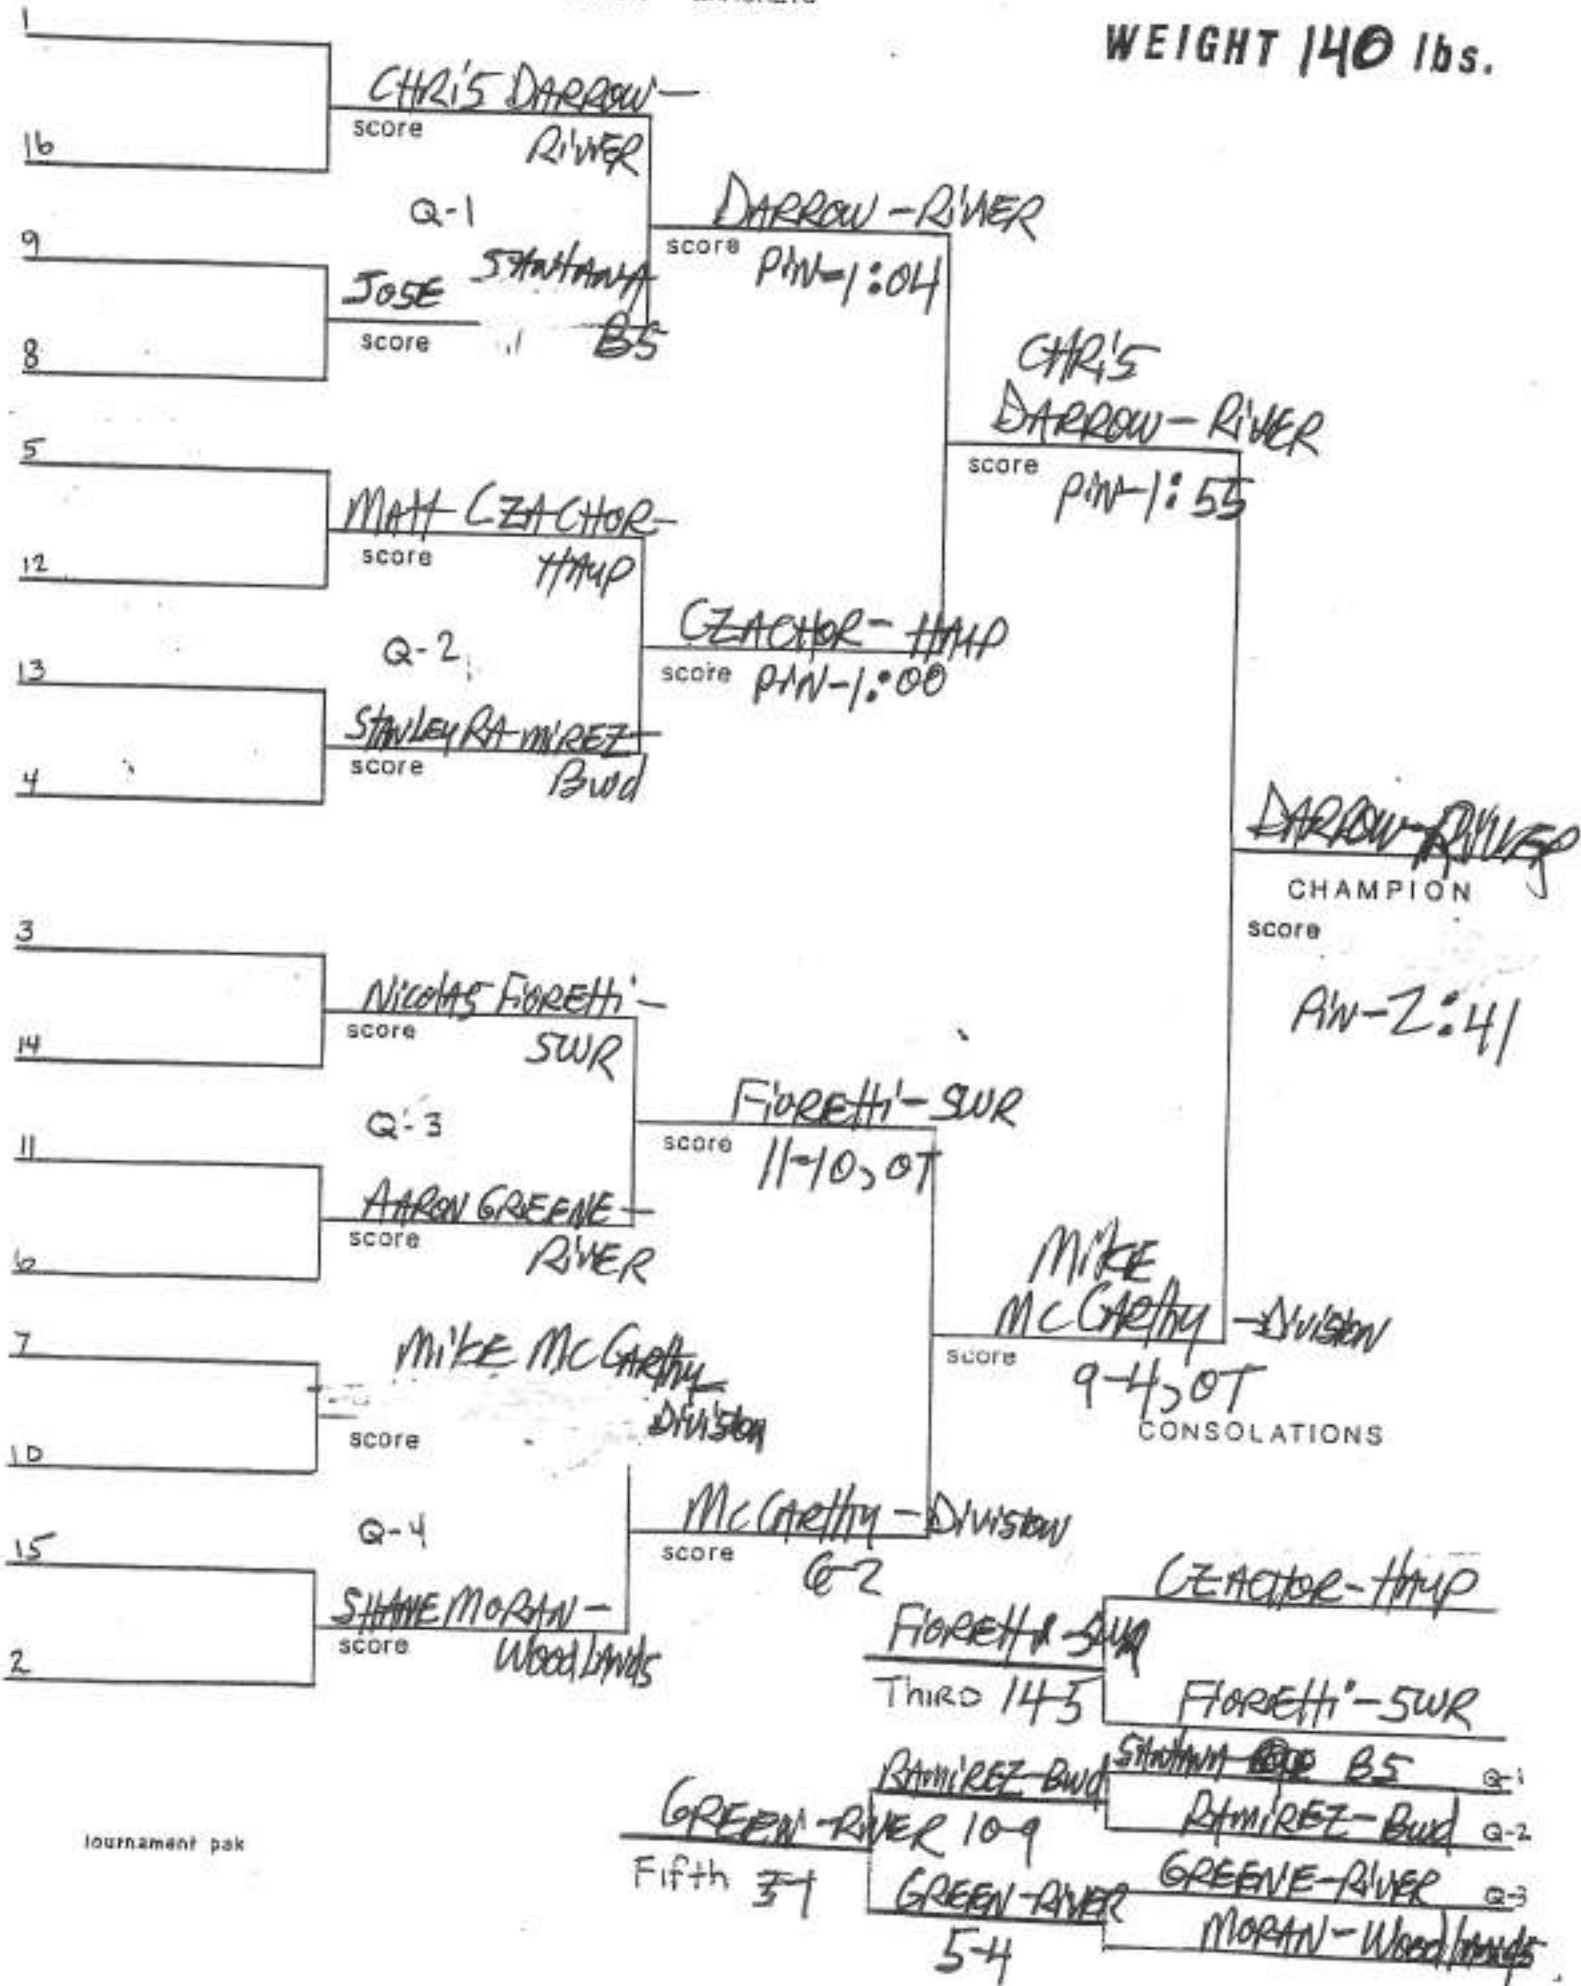

WEIGHT 140 lbs.