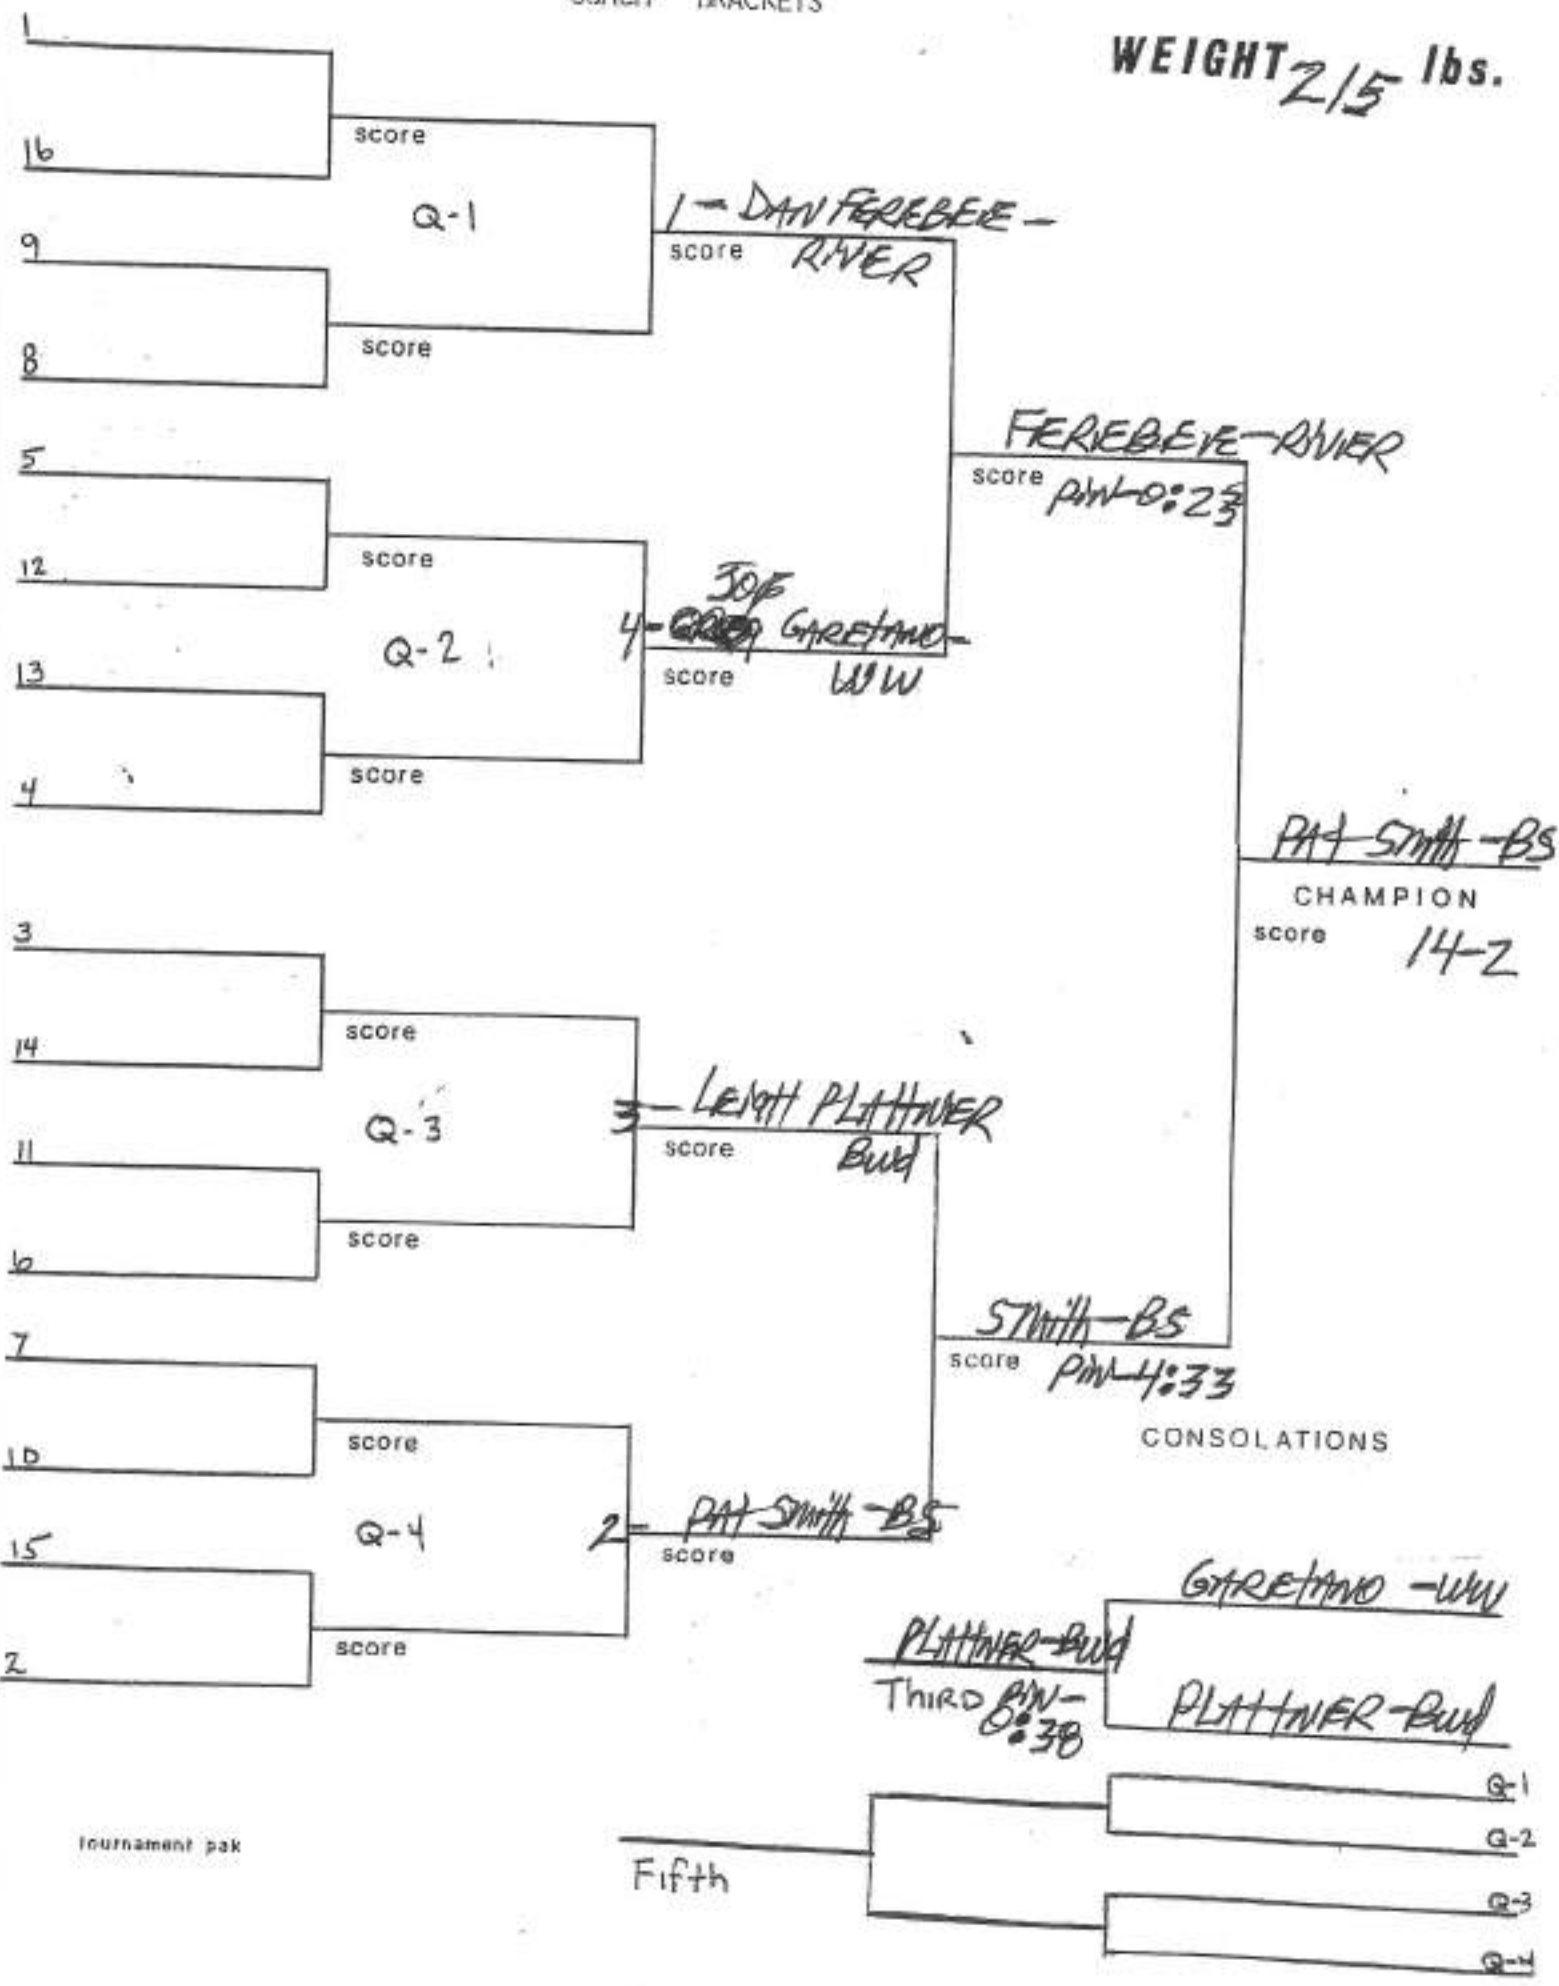

COACH BRACKETS

WEIGHT 215 lbs.