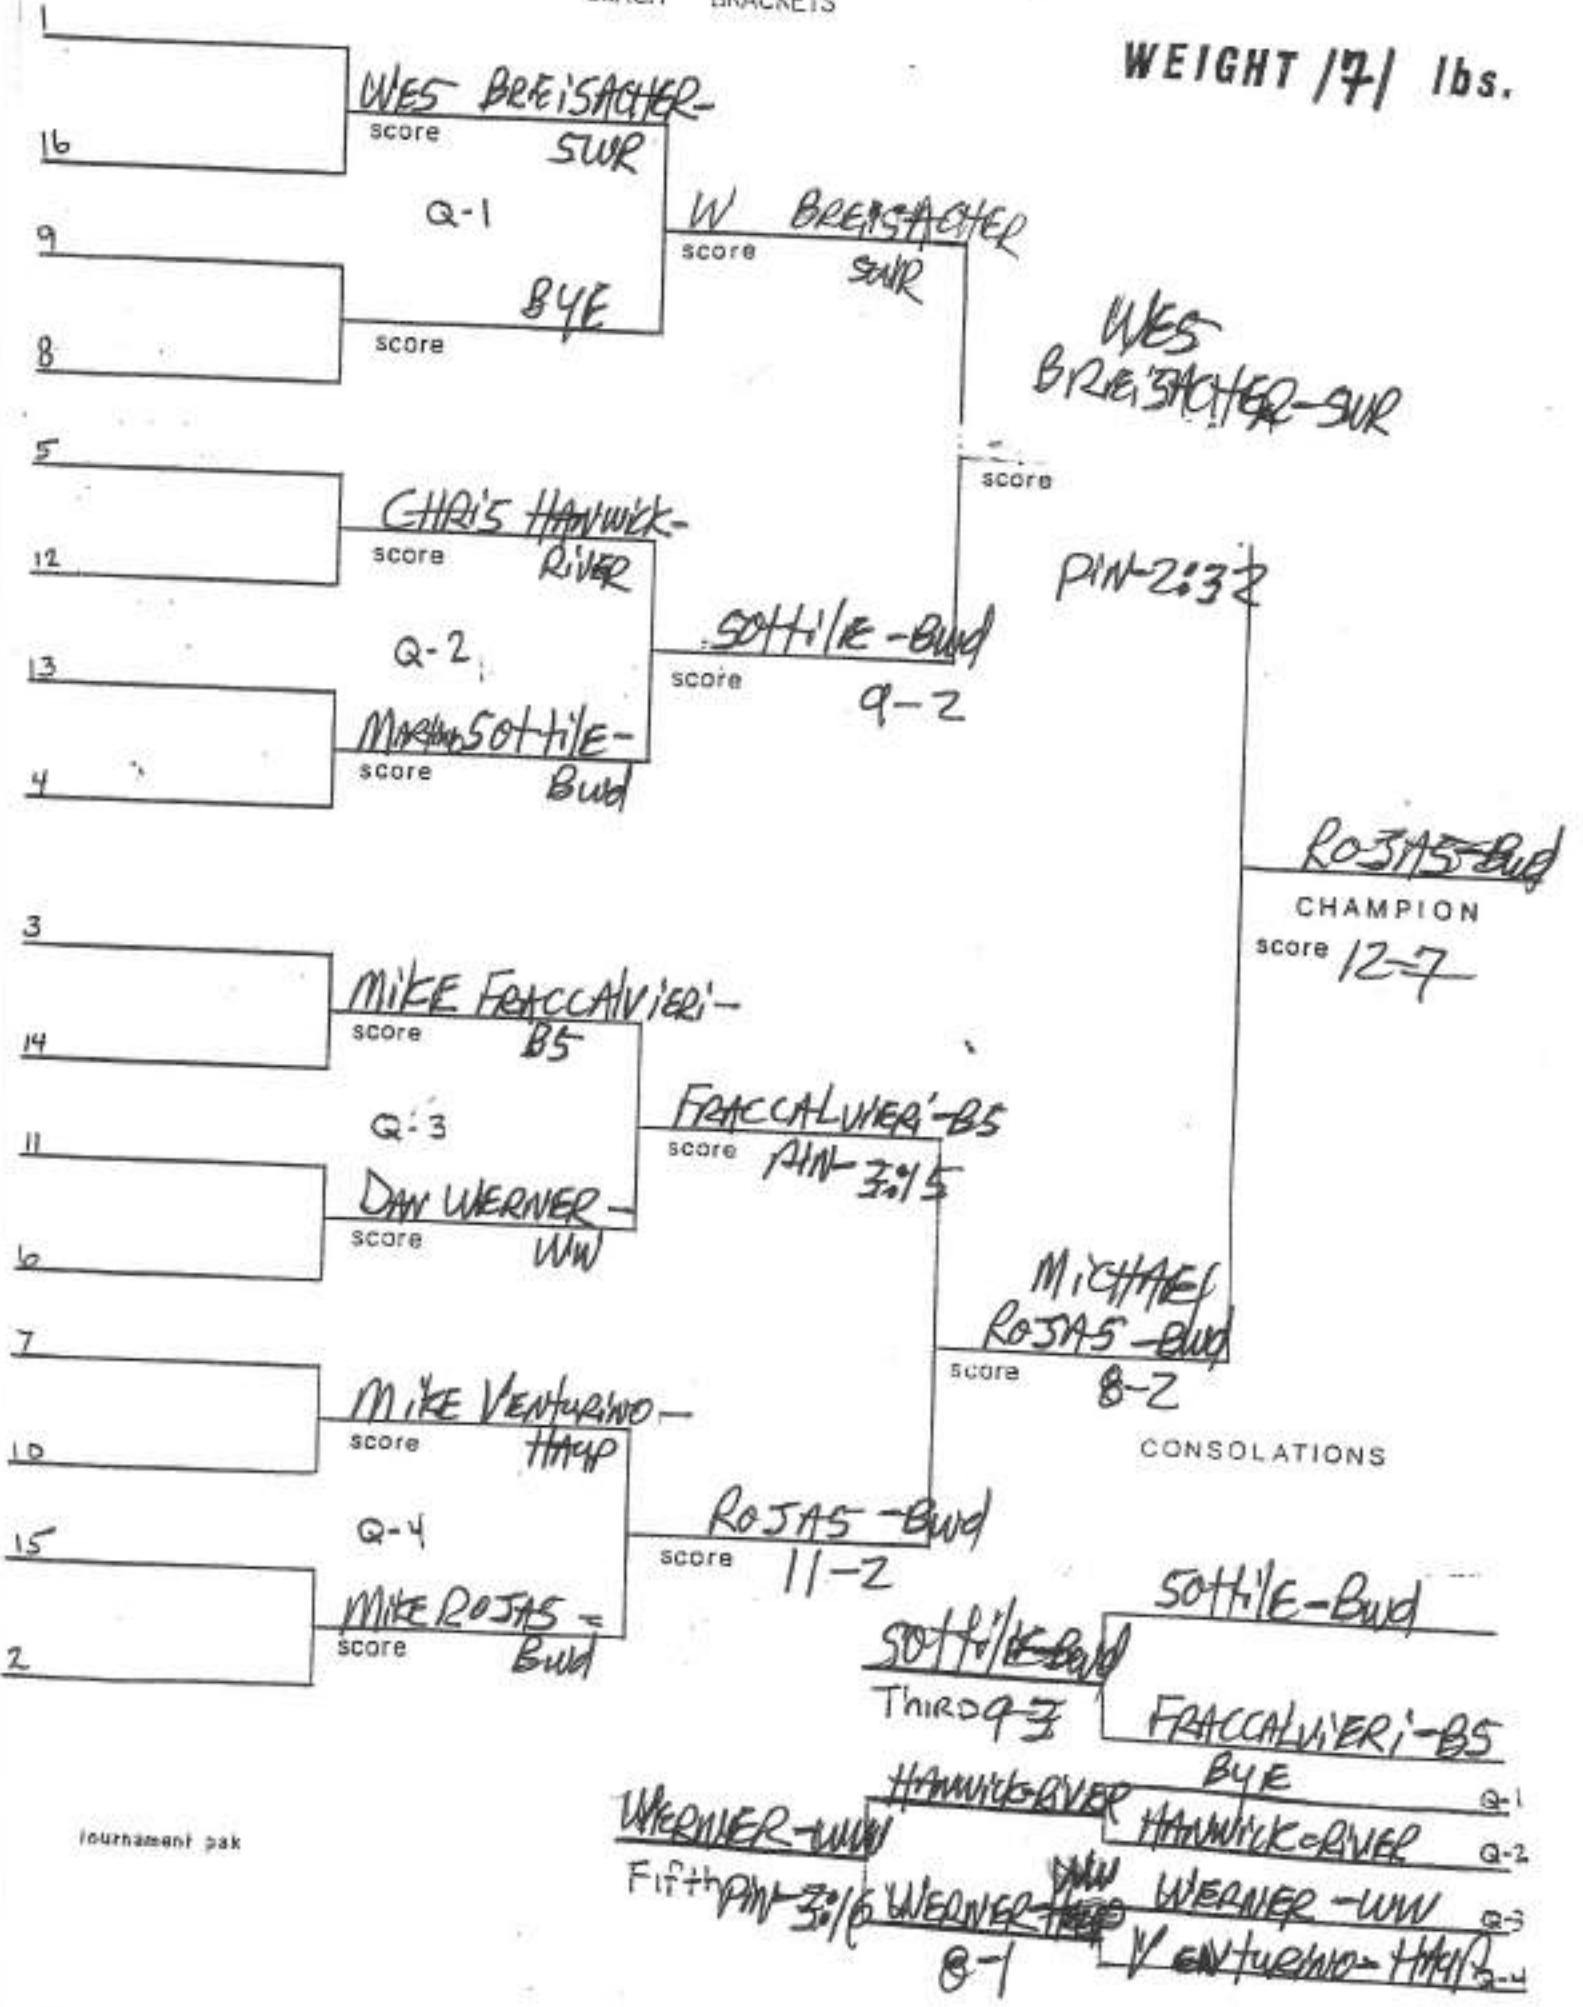

COACH BRACKETS

WEIGHT 171 lbs.