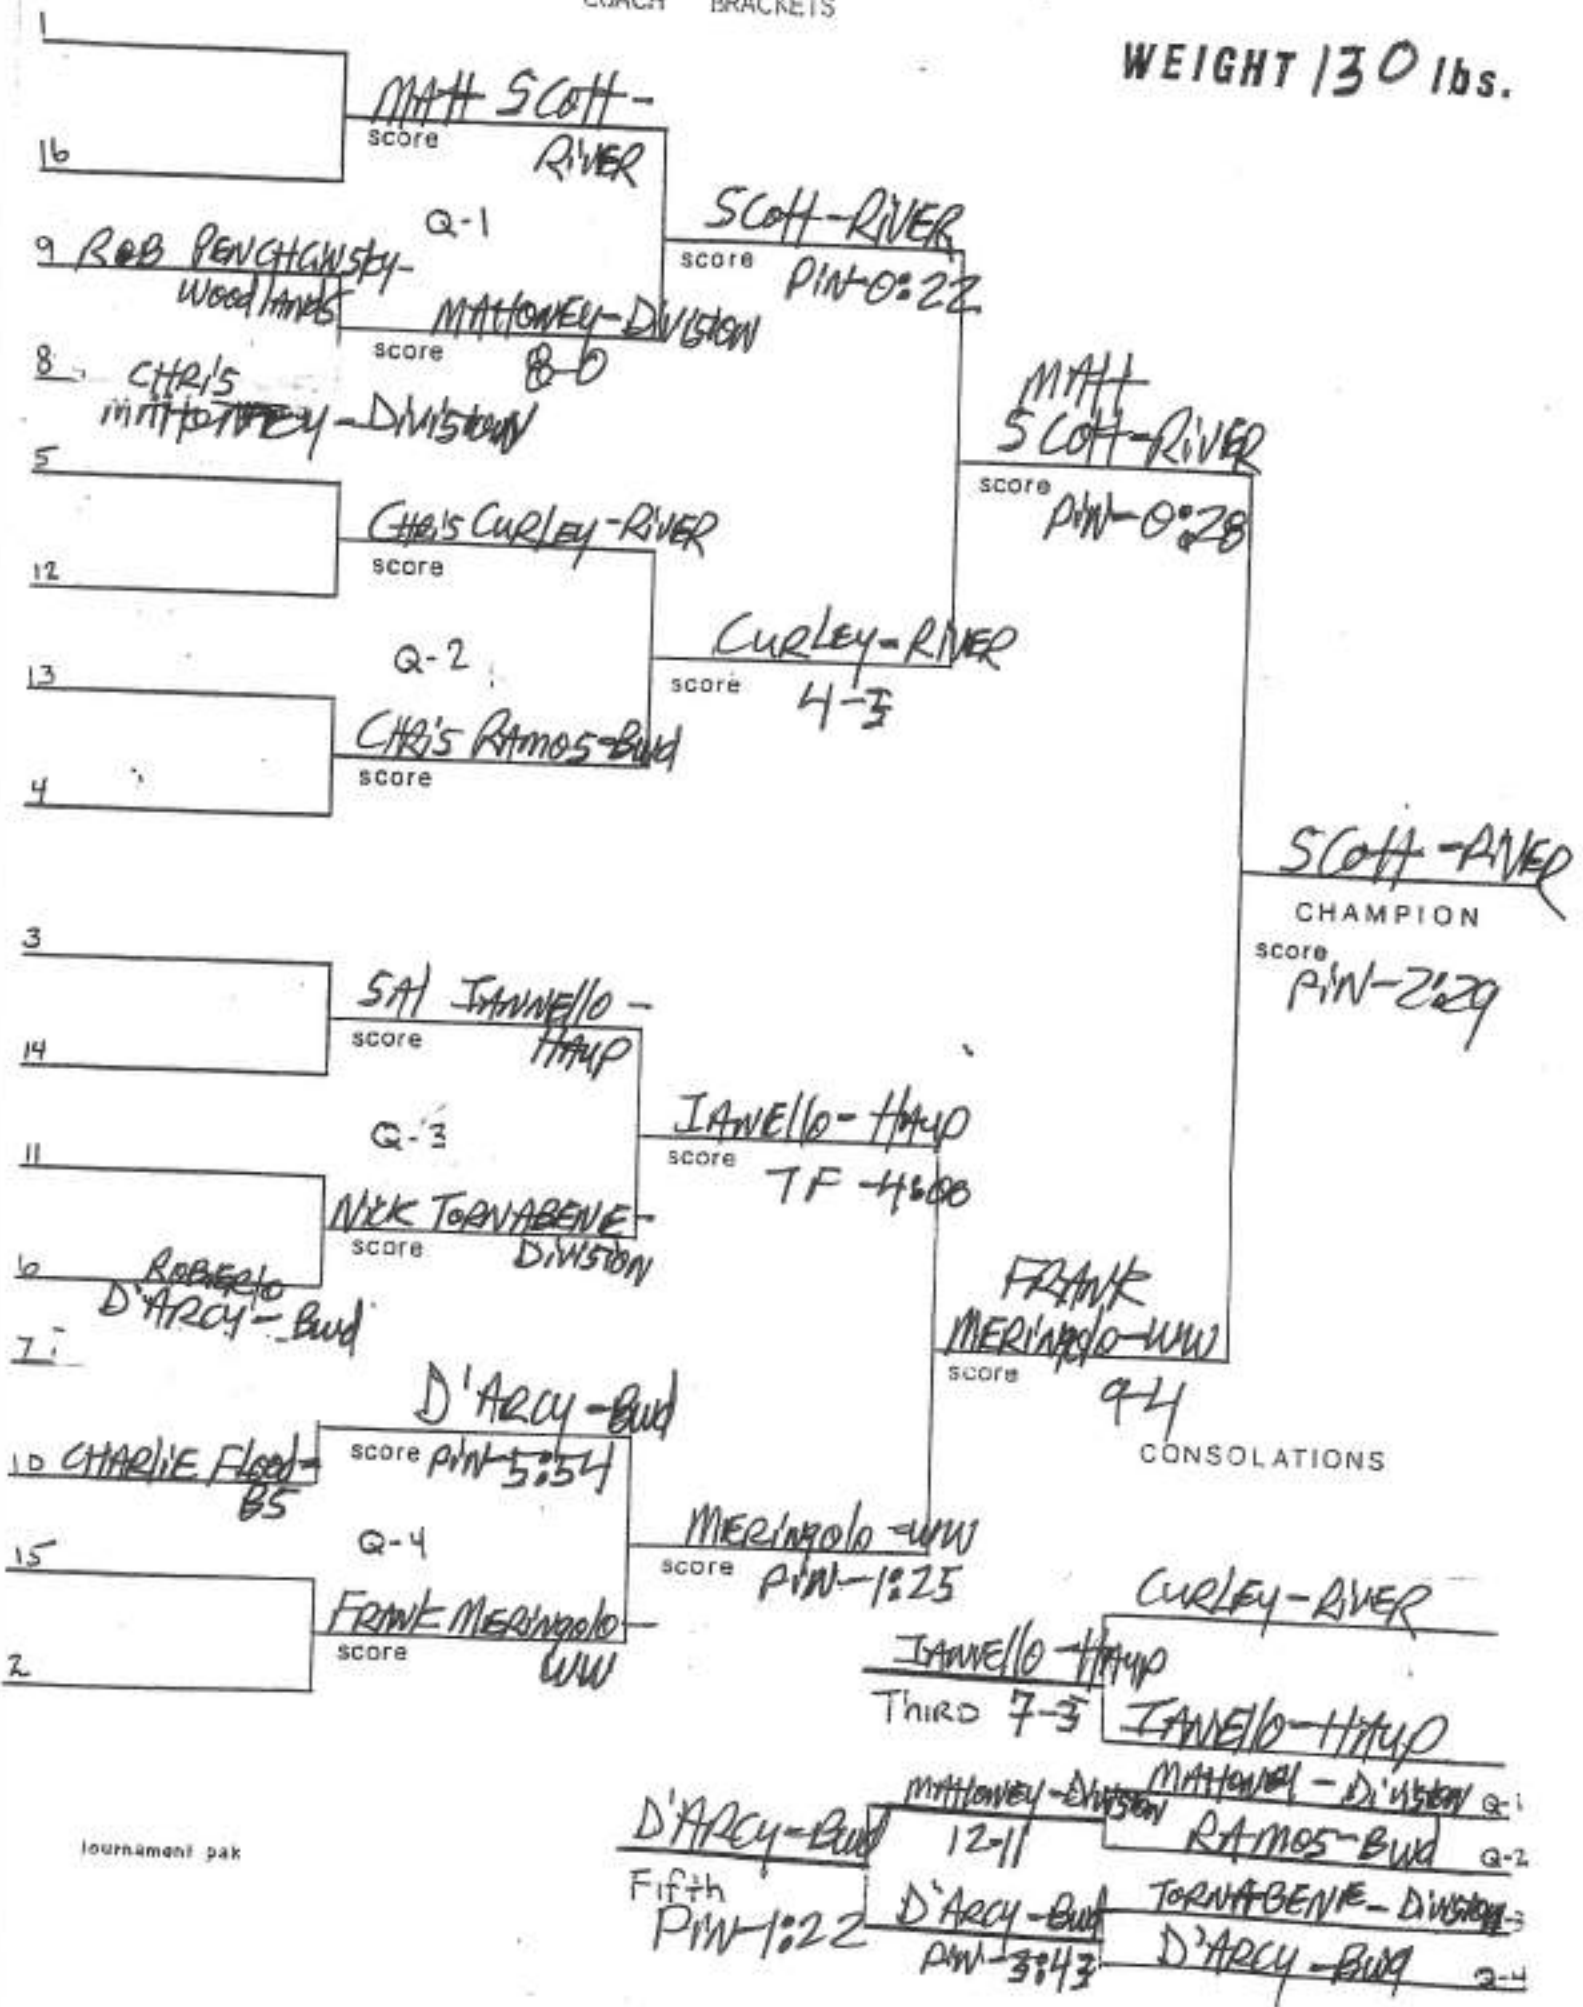

2003-2004 CLARK CLASSIC AP Bay Shore  
 WEIGHT 96 lbs.

COACH BRACKETS

WEIGHT 112 lbs.

COACH BRACKETS

WEIGHT 119 lbs.

WEIGHT 125 lbs.

WEIGHT 130 lbs.

COACH BRACKETS