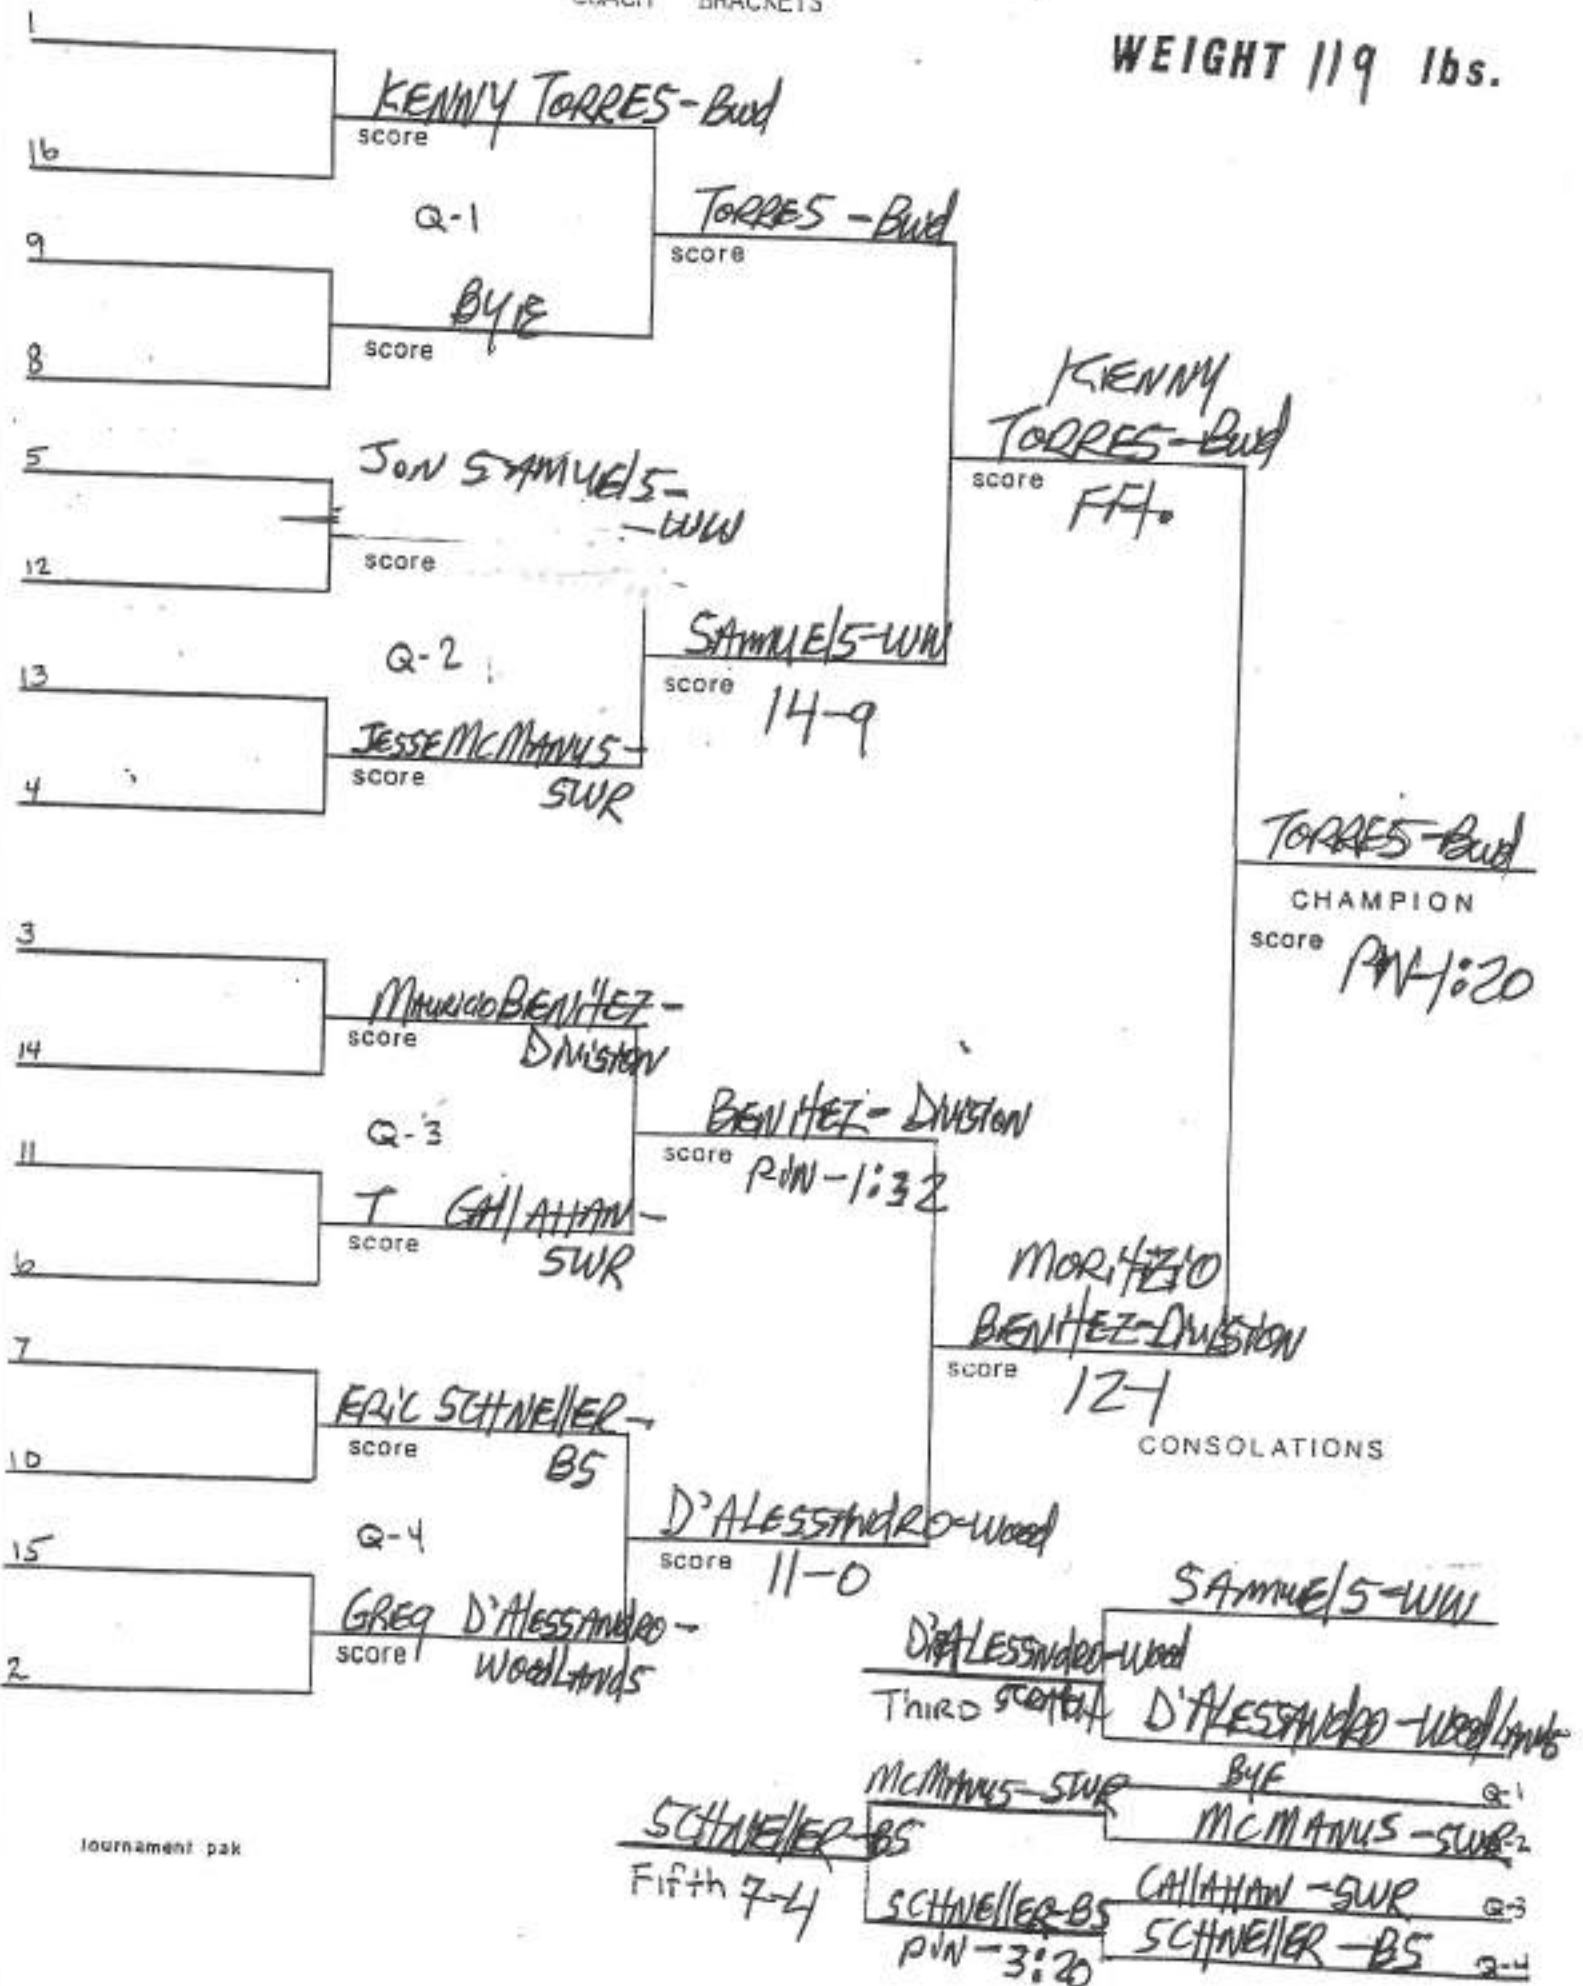

2003-2004 CLARK CLASSIC AP Bay Shore  
 WEIGHT 96 lbs.

COACH BRACKETS

WEIGHT 112 lbs.

COACH BRACKETS

WEIGHT 119 lbs.

WEIGHT 125 lbs.

WEIGHT 130 lbs.

COACH BRACKETS