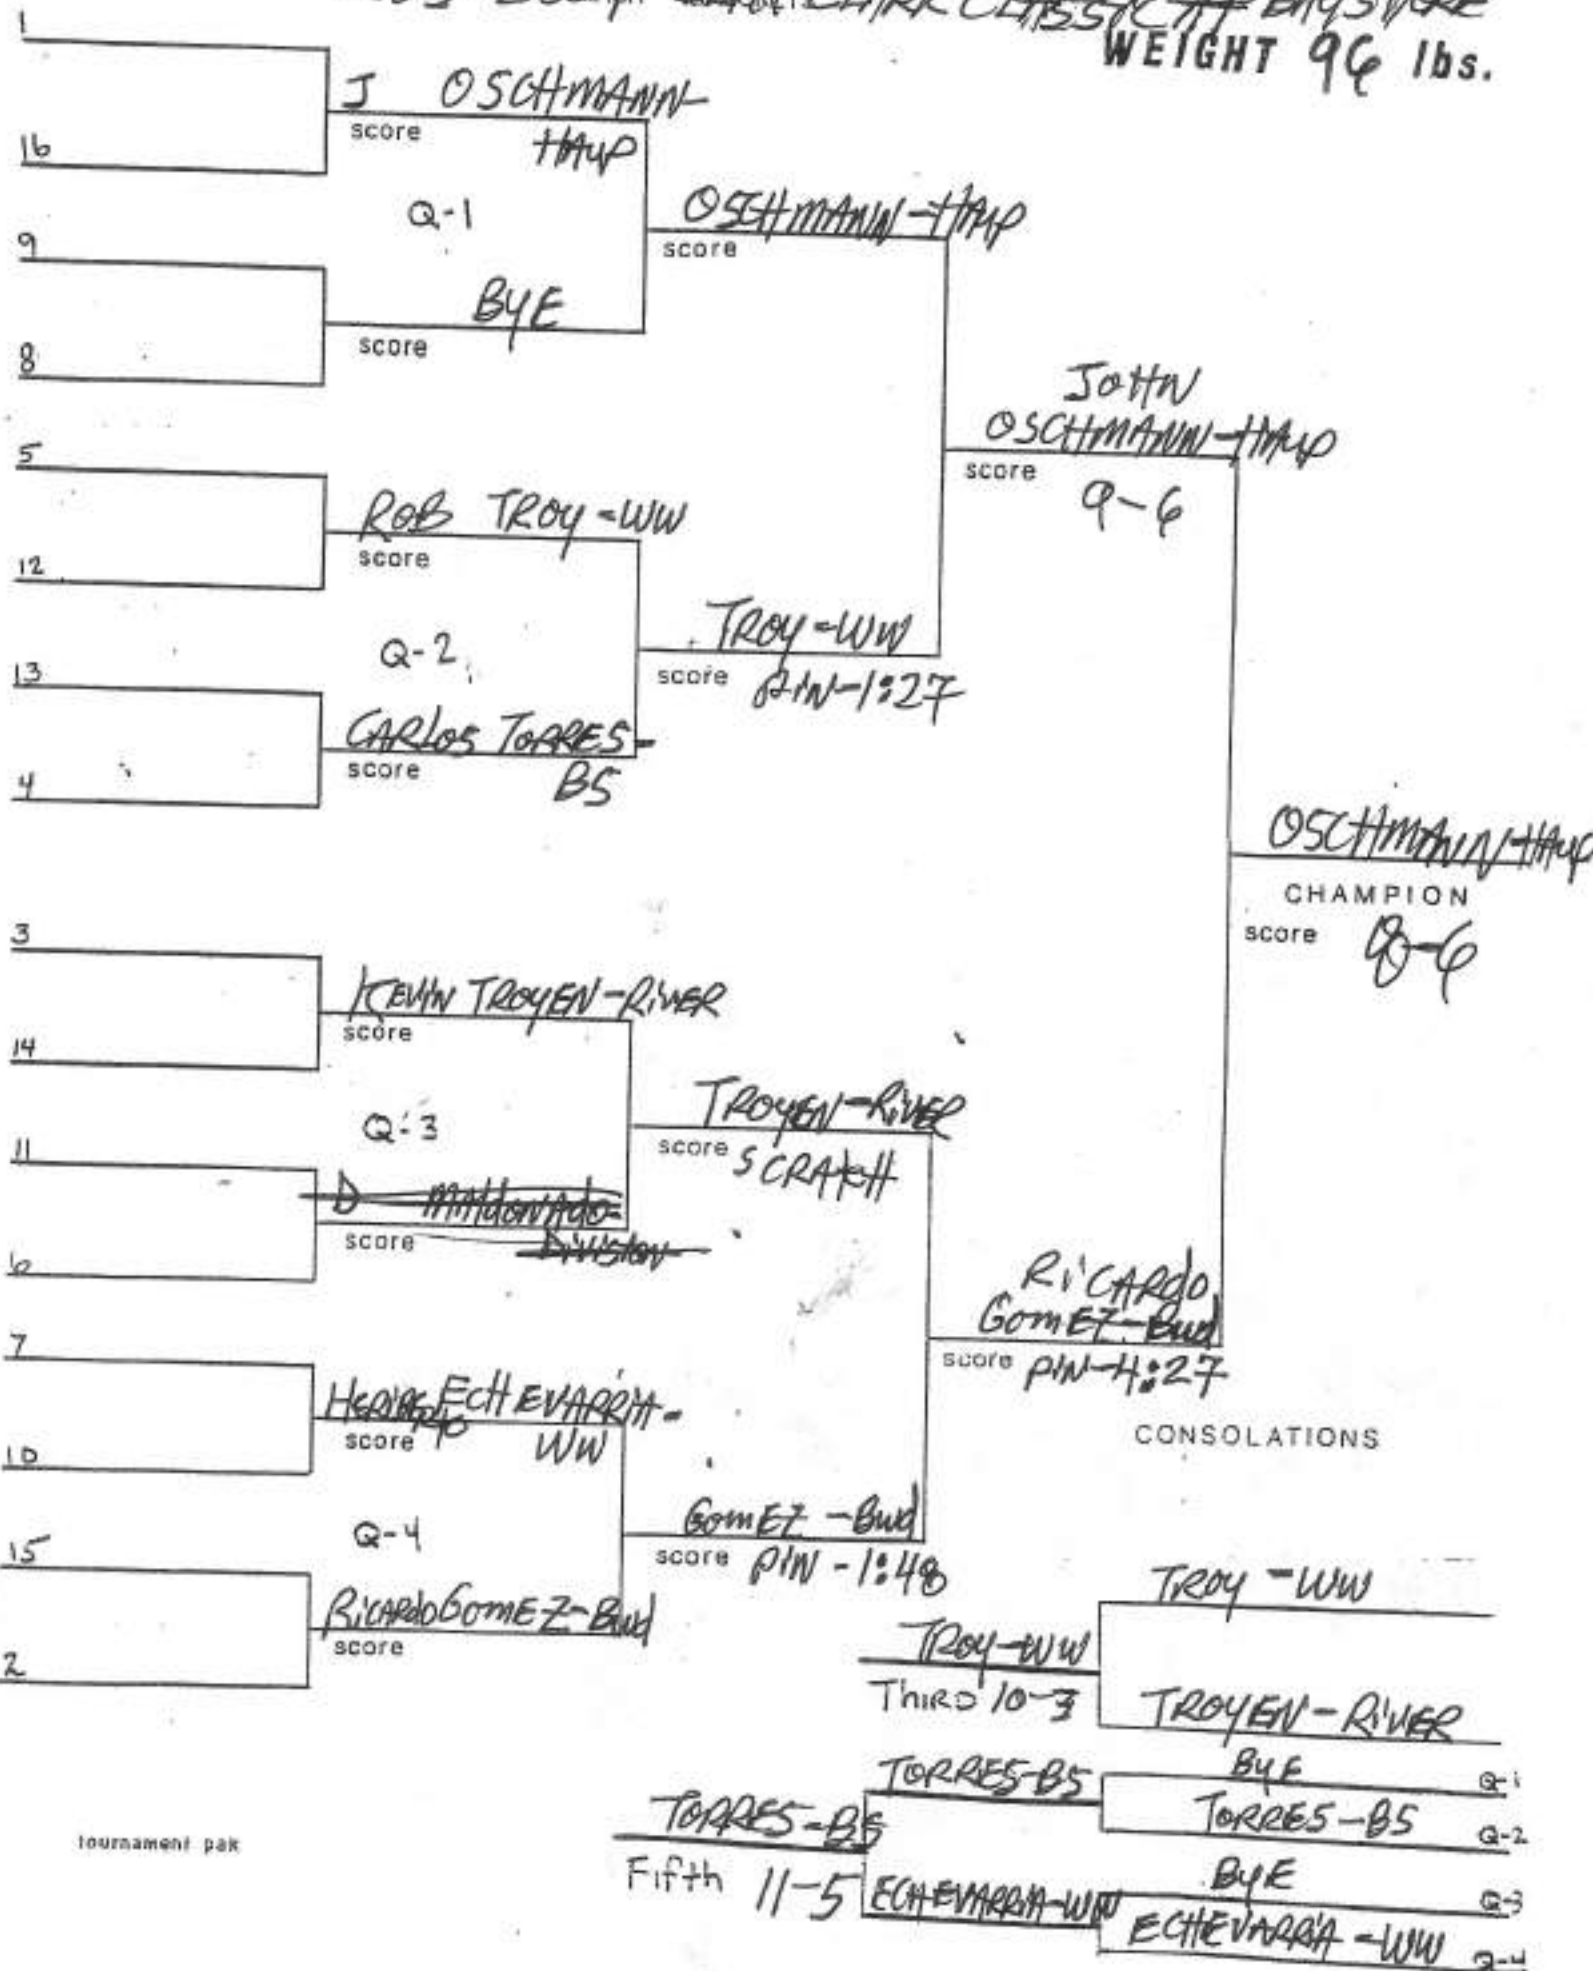

2003-2004 CLARK CLASSIC AP Bay Shore  
 WEIGHT 96 lbs.

COACH BRACKETS

WEIGHT 112 lbs.

COACH BRACKETS

WEIGHT 119 lbs.

WEIGHT 125 lbs.

WEIGHT 130 lbs.

COACH BRACKETS