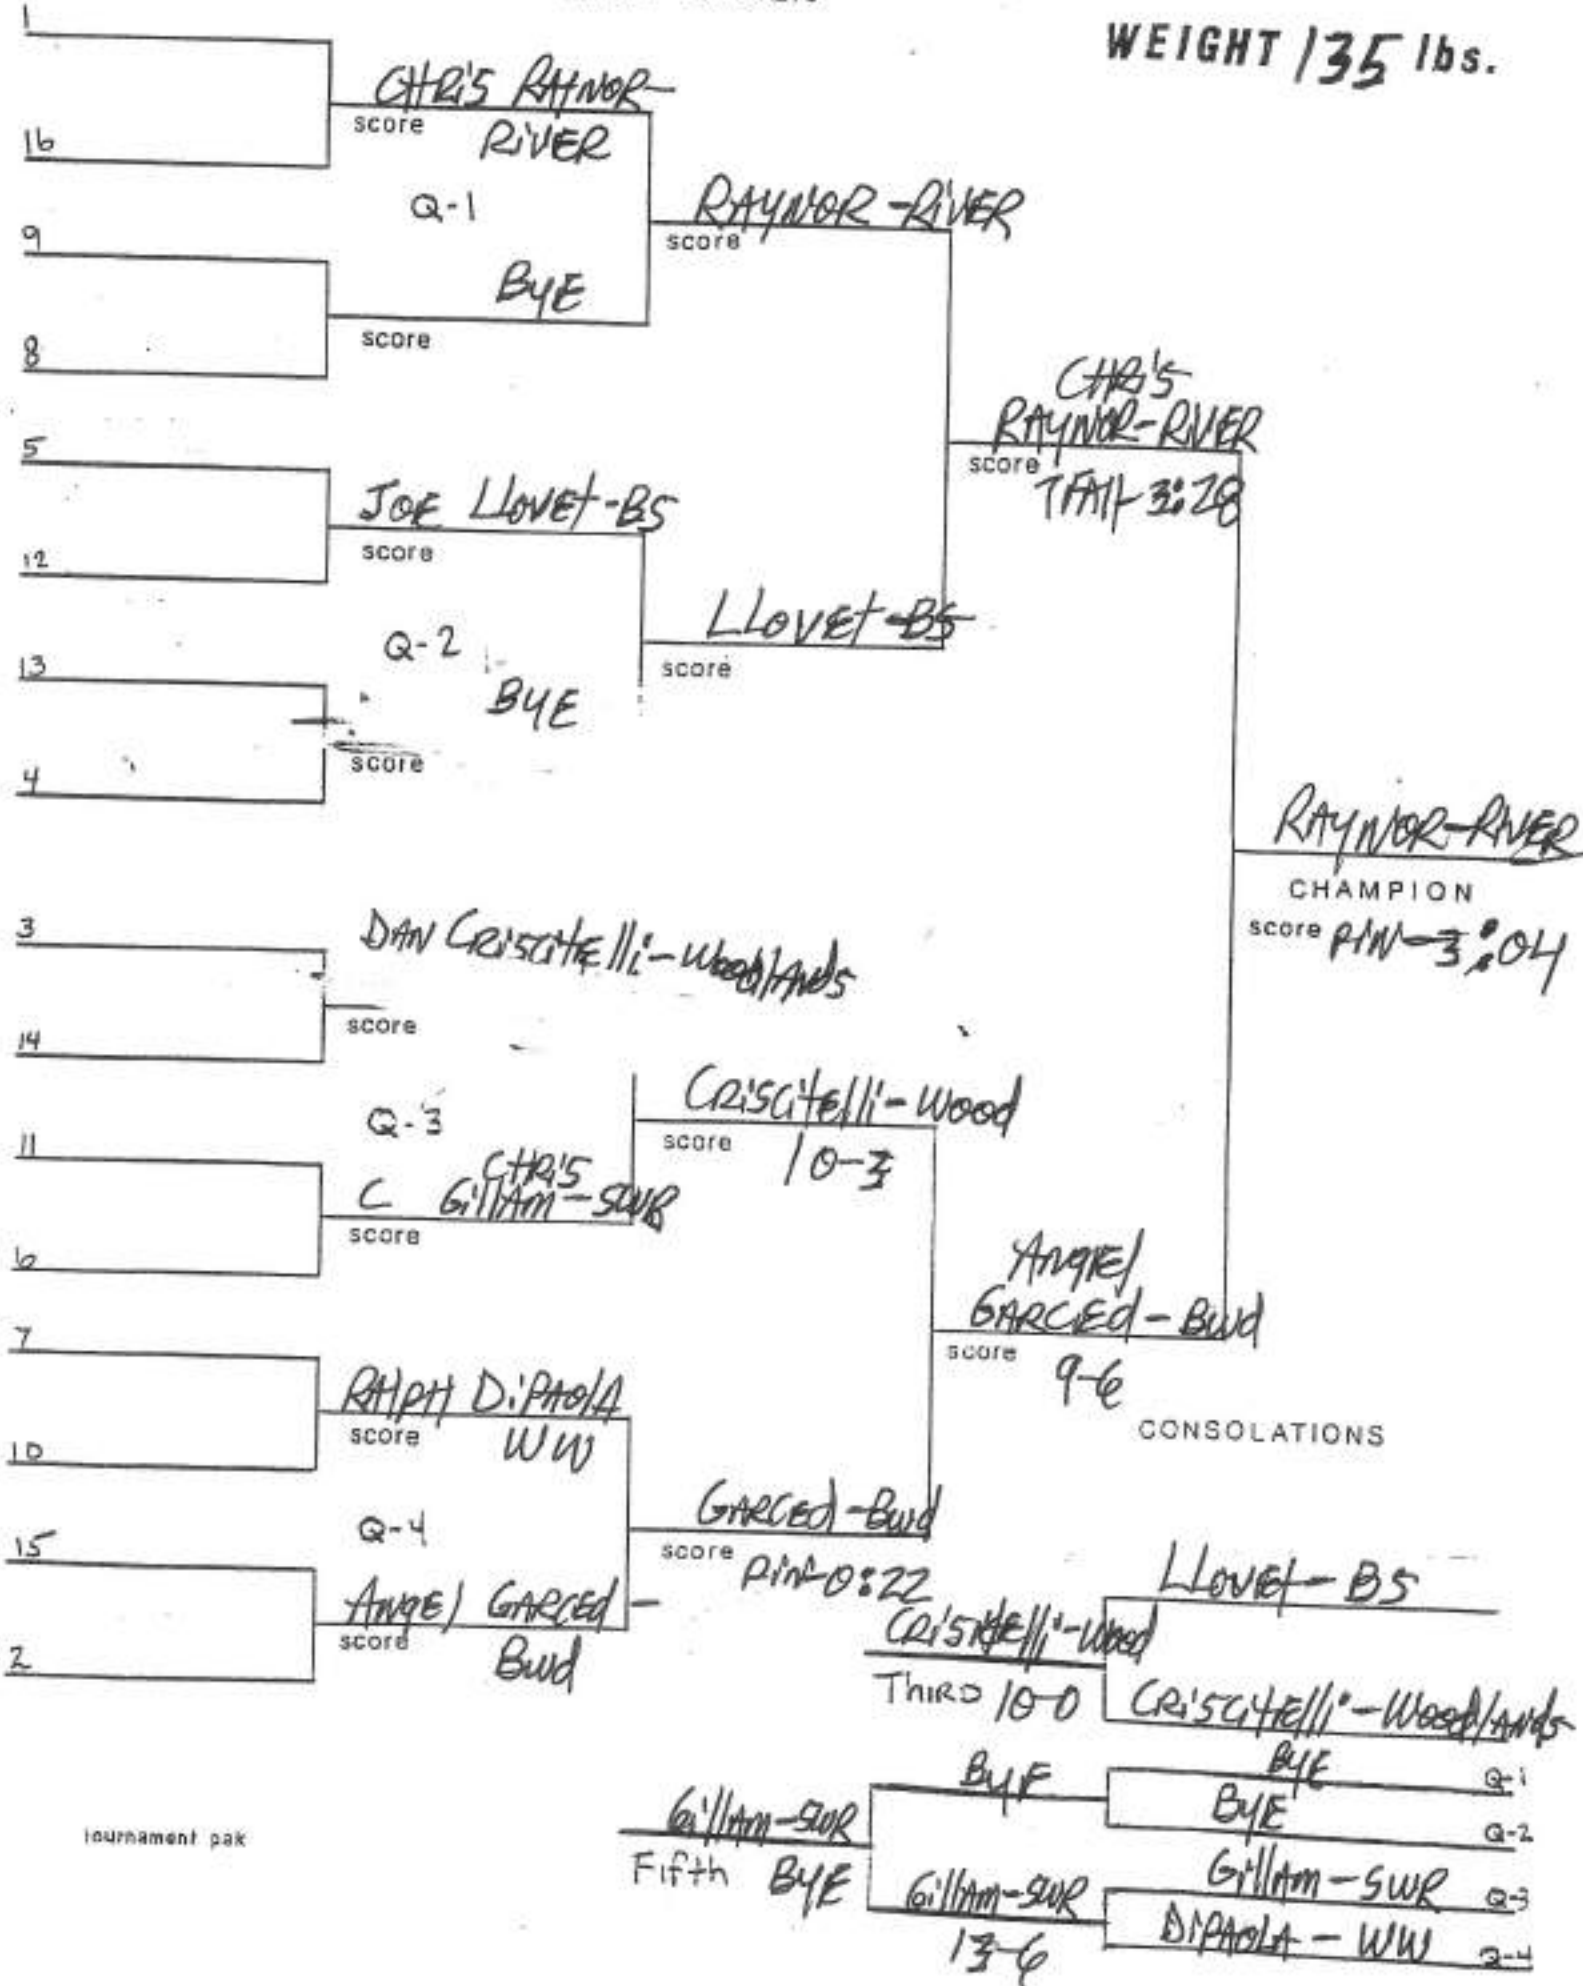

COACH BRACKETS

WEIGHT 135 lbs.