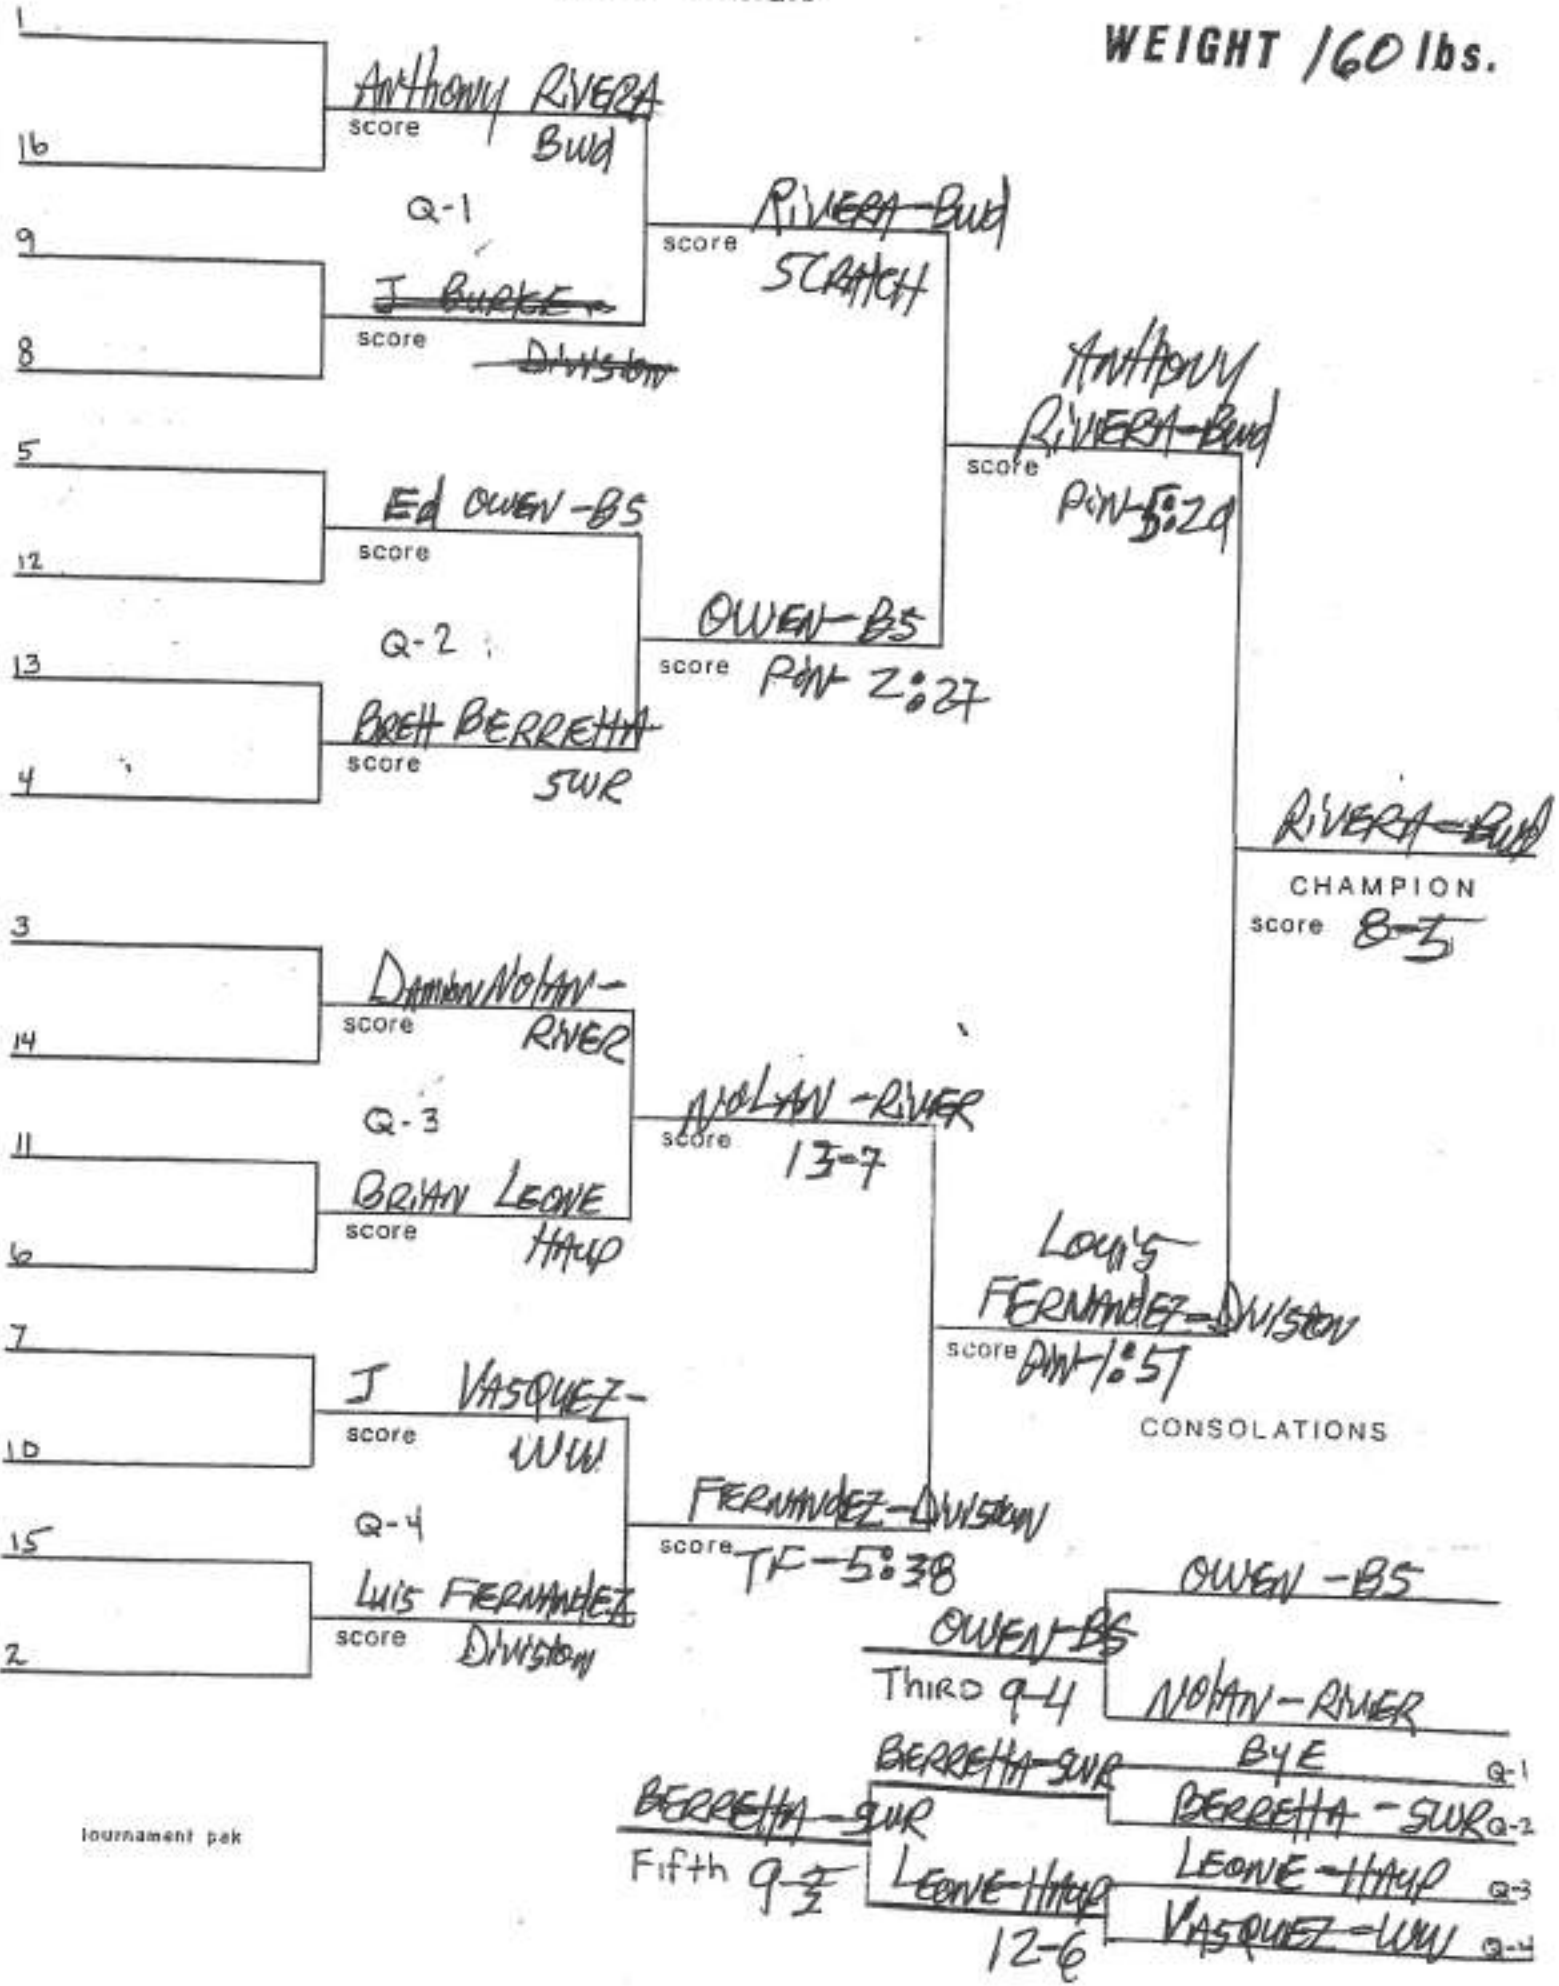

COACH BRACKETS

WEIGHT 160 lbs.