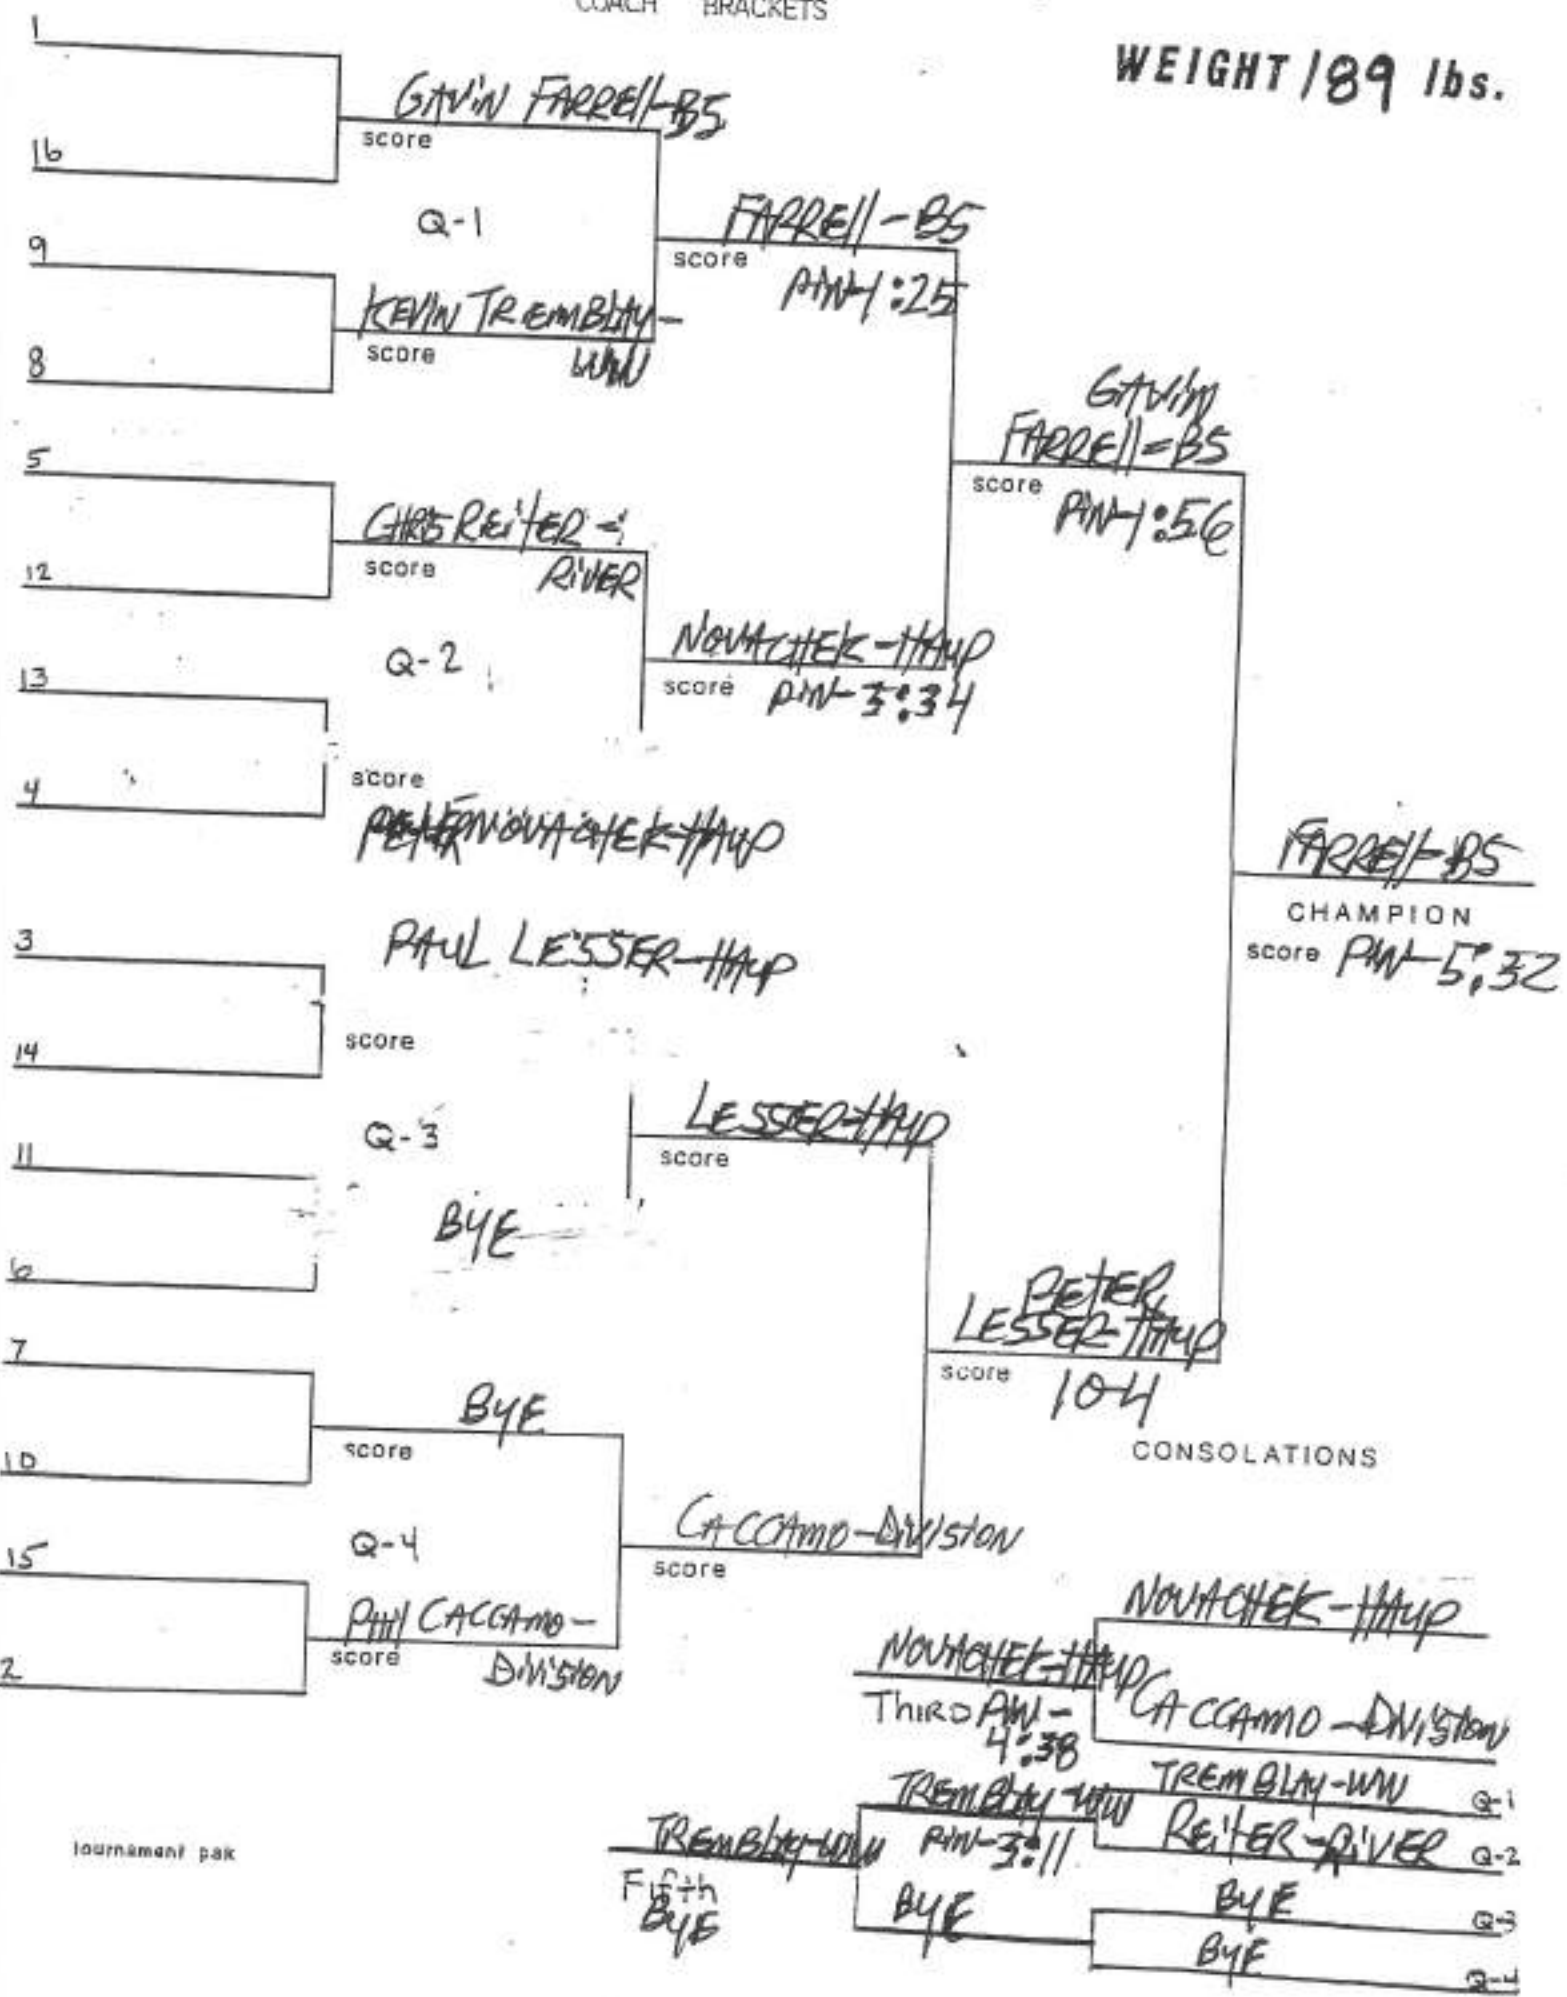

COACH BRACKETS

WEIGHT 189 lbs.