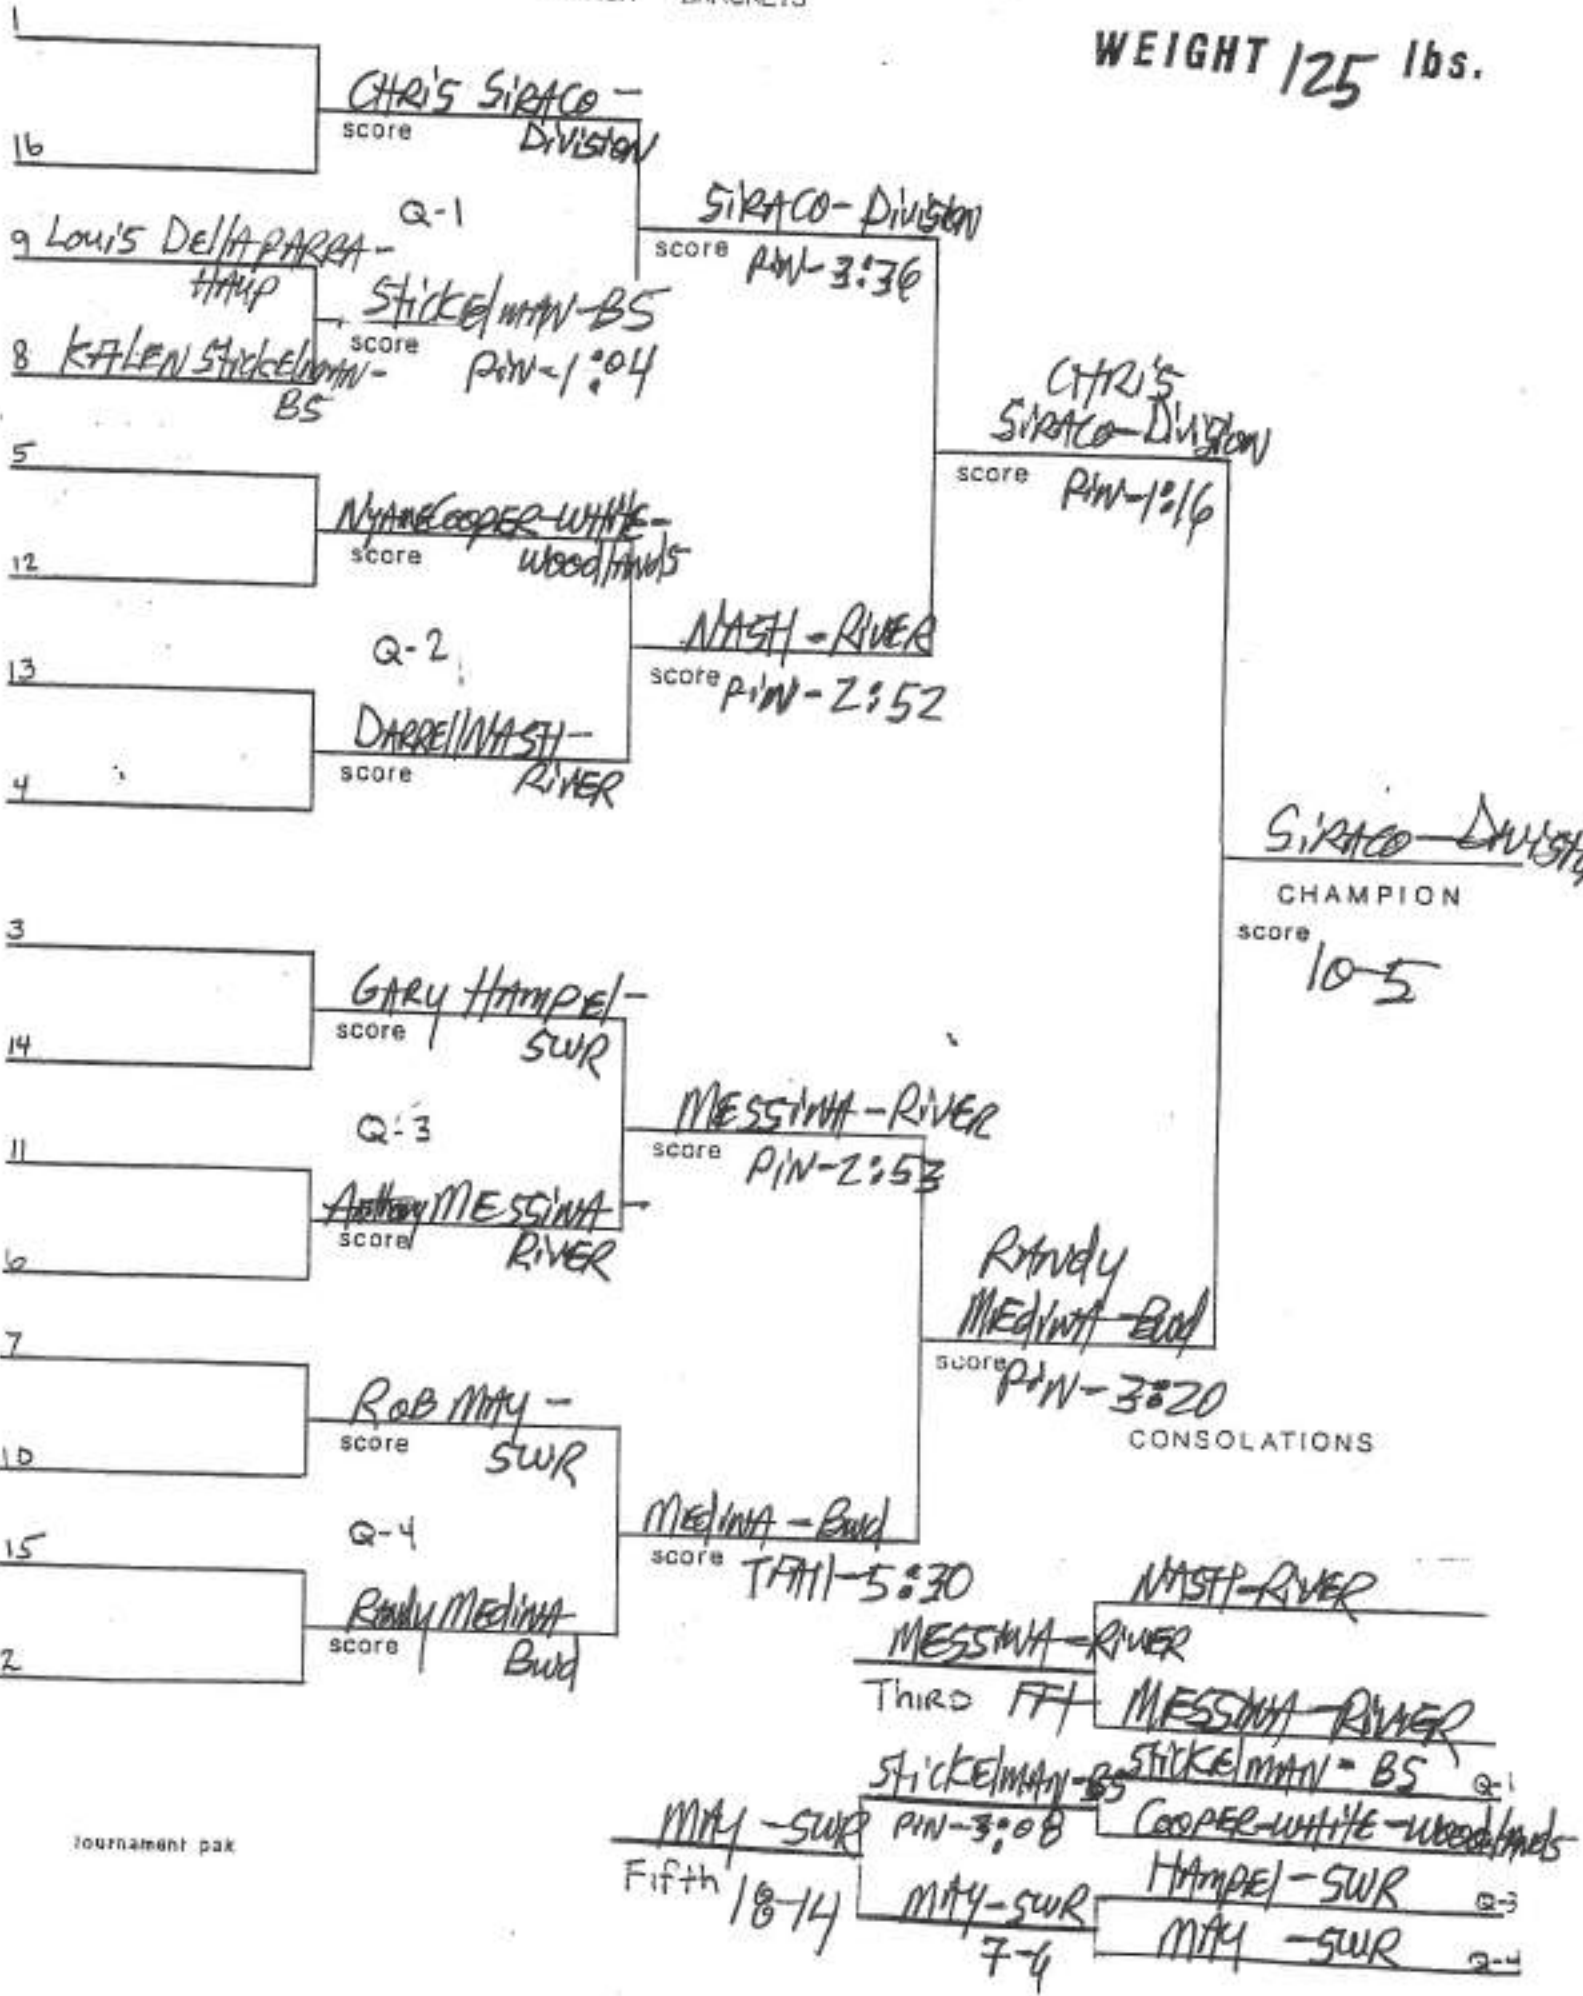

2003-2004 CLARK CLASSIC AP Bay Shore  
 WEIGHT 96 lbs.

COACH BRACKETS

WEIGHT 112 lbs.

COACH BRACKETS

WEIGHT 119 lbs.

WEIGHT 125 lbs.

WEIGHT 130 lbs.

COACH BRACKETS