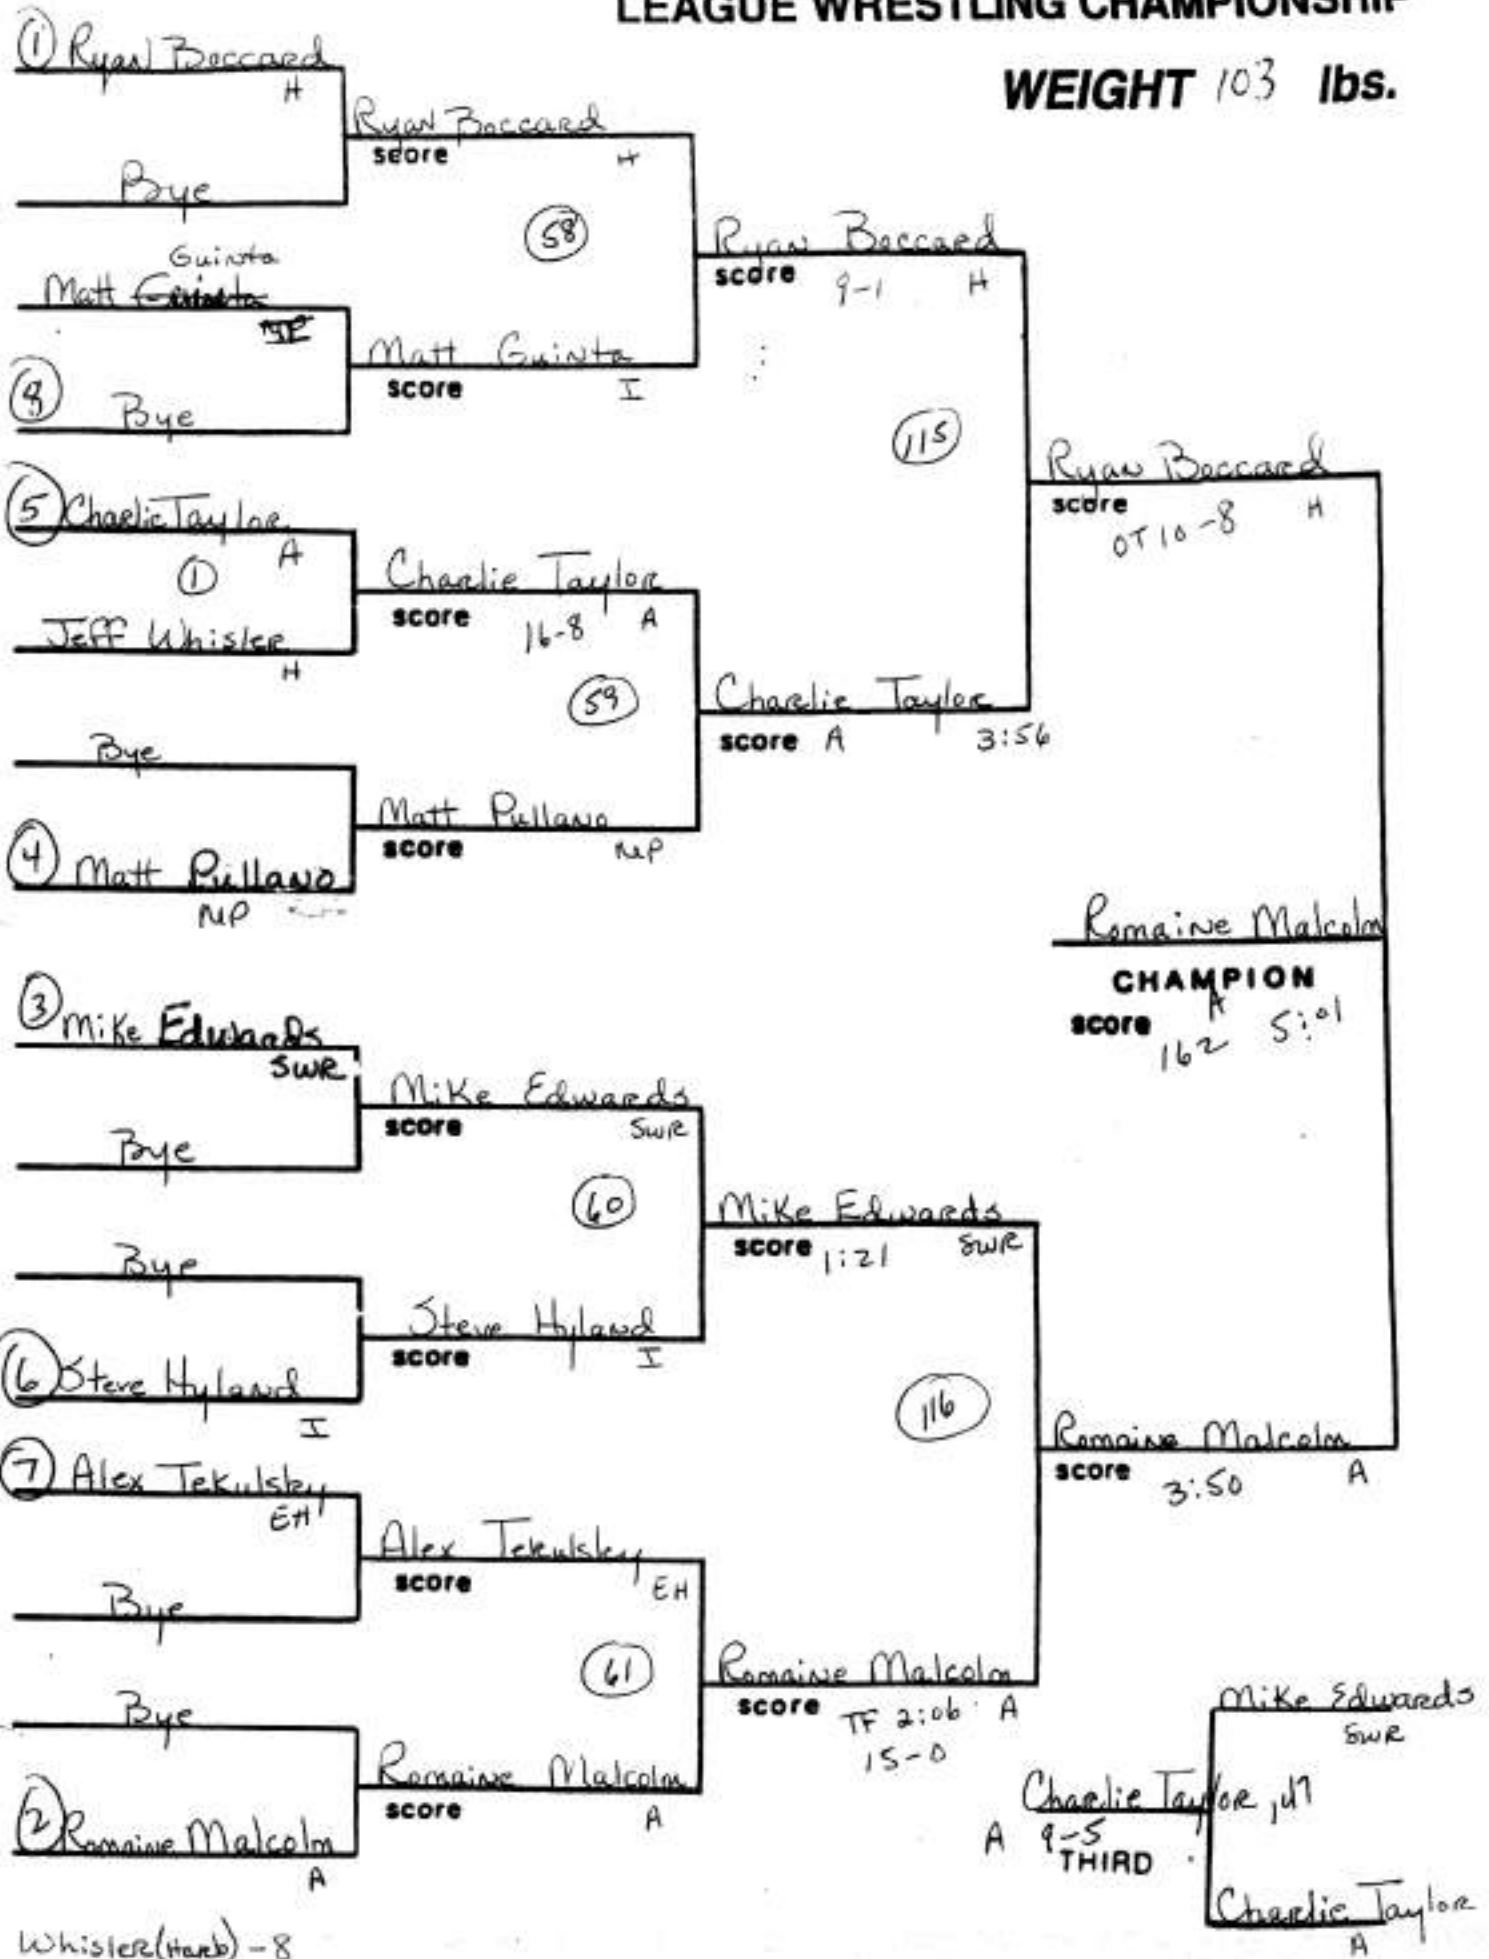

5
2 Brian Dodge

Brian Dodge
score A

Tom Dow
score H 1:10

Brian Dodge
A
146

Kris Greene
H 1:28
THIRD

Kris Greene

SECTION XI LEAGUE WRESTLING CHAMPIONSHIP

WEIGHT 103 lbs.