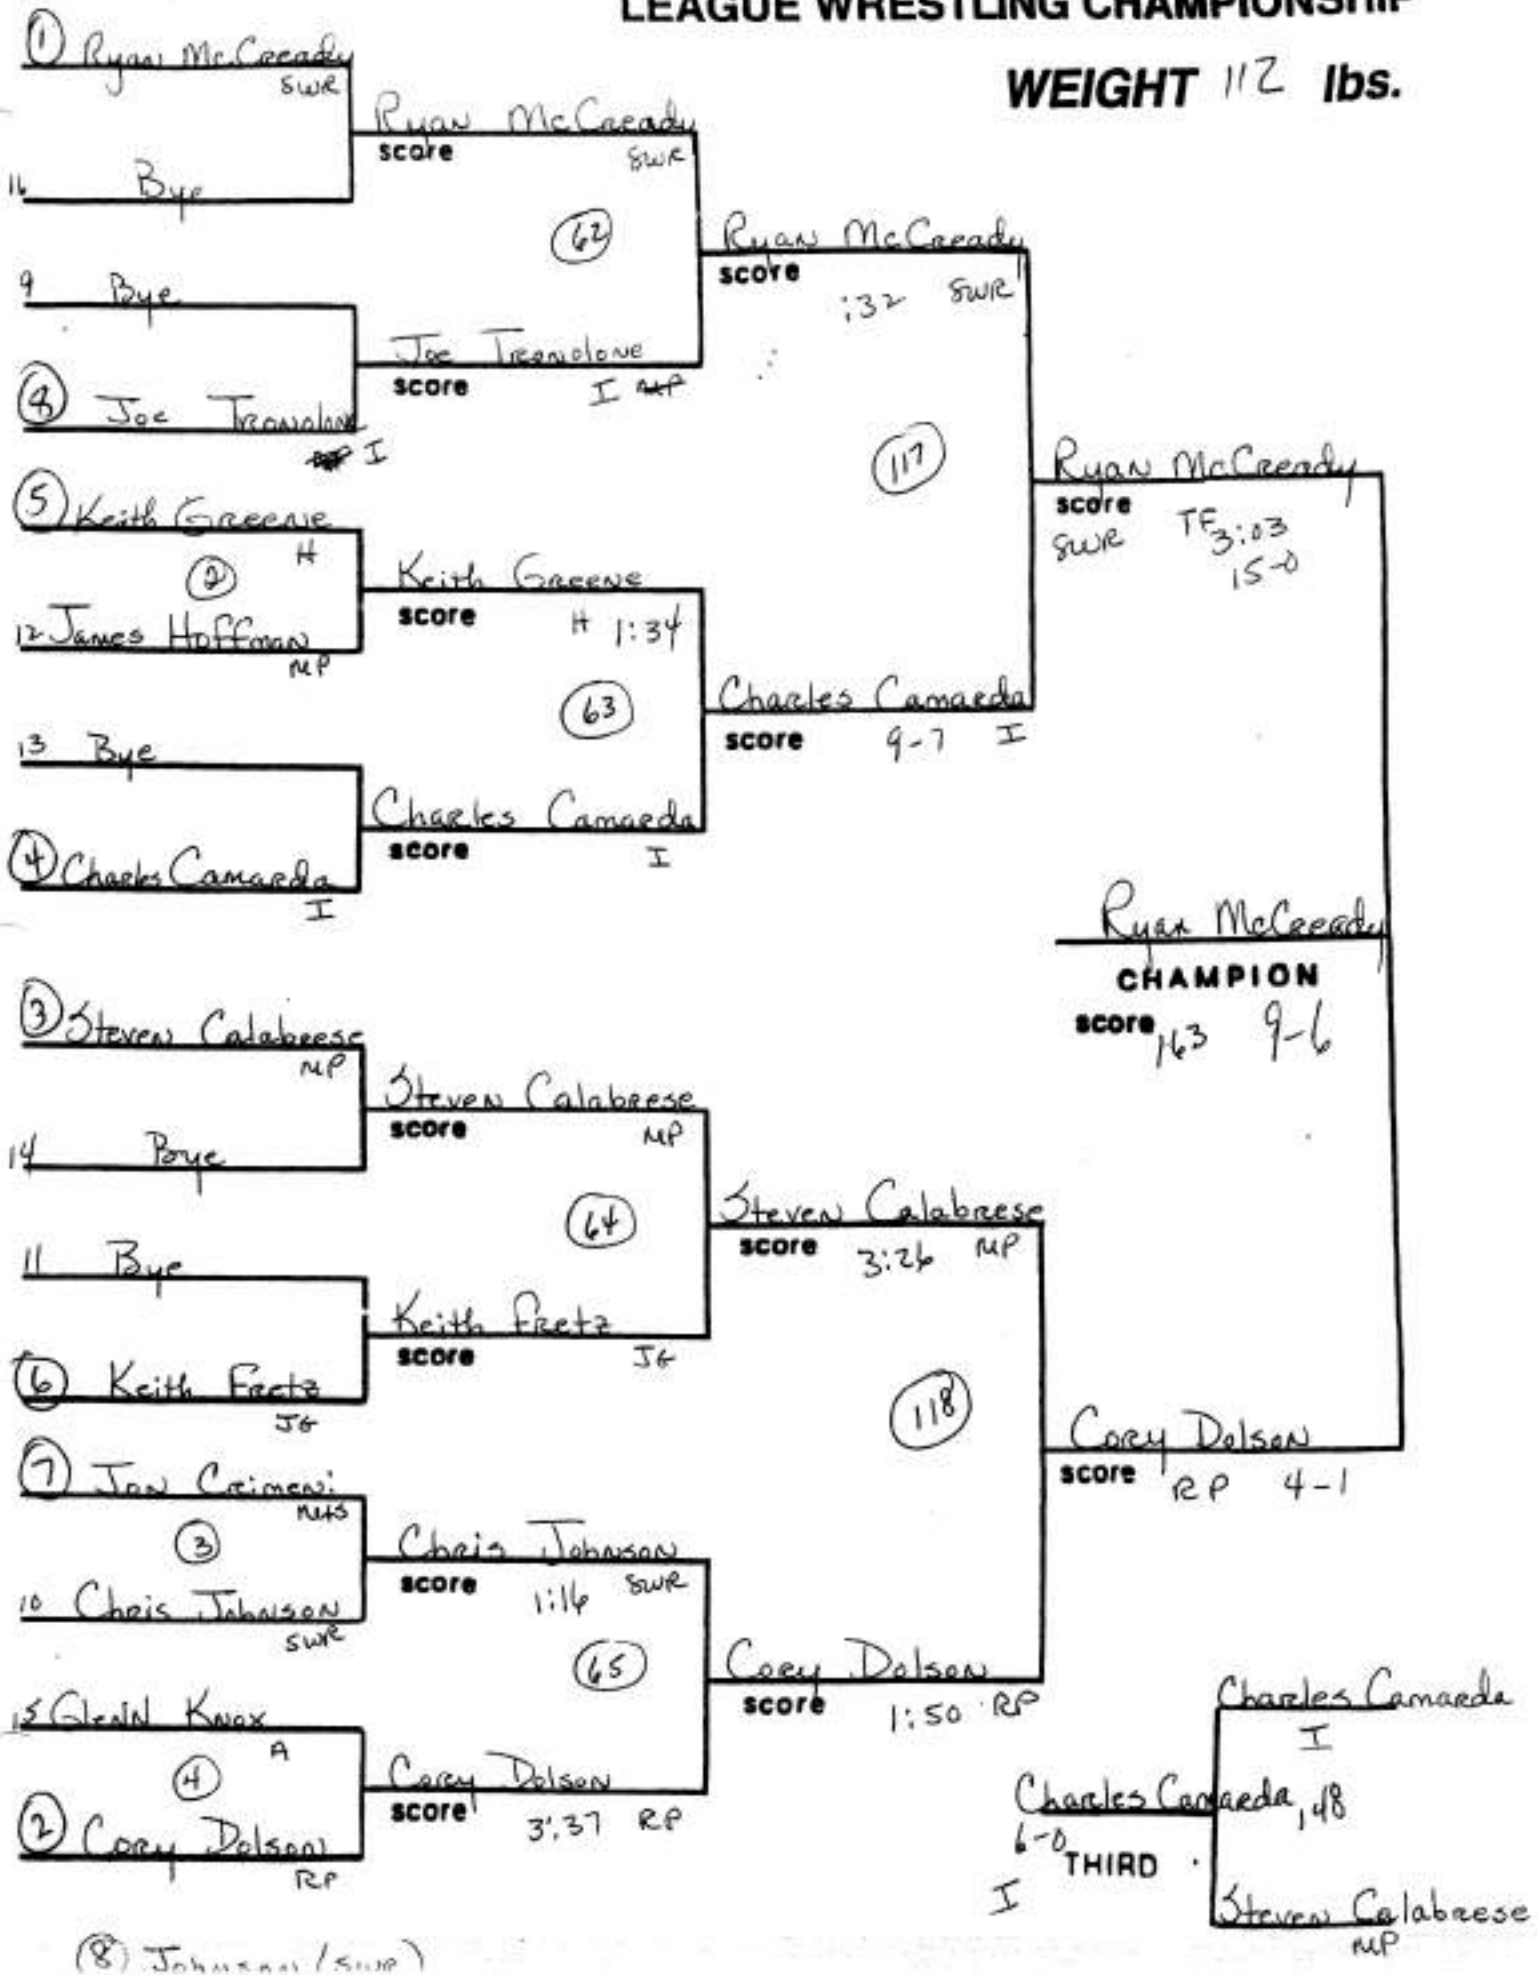

SECTION XI LEAGUE WRESTLING CHAMPIONSHIP

WEIGHT 112 lbs.