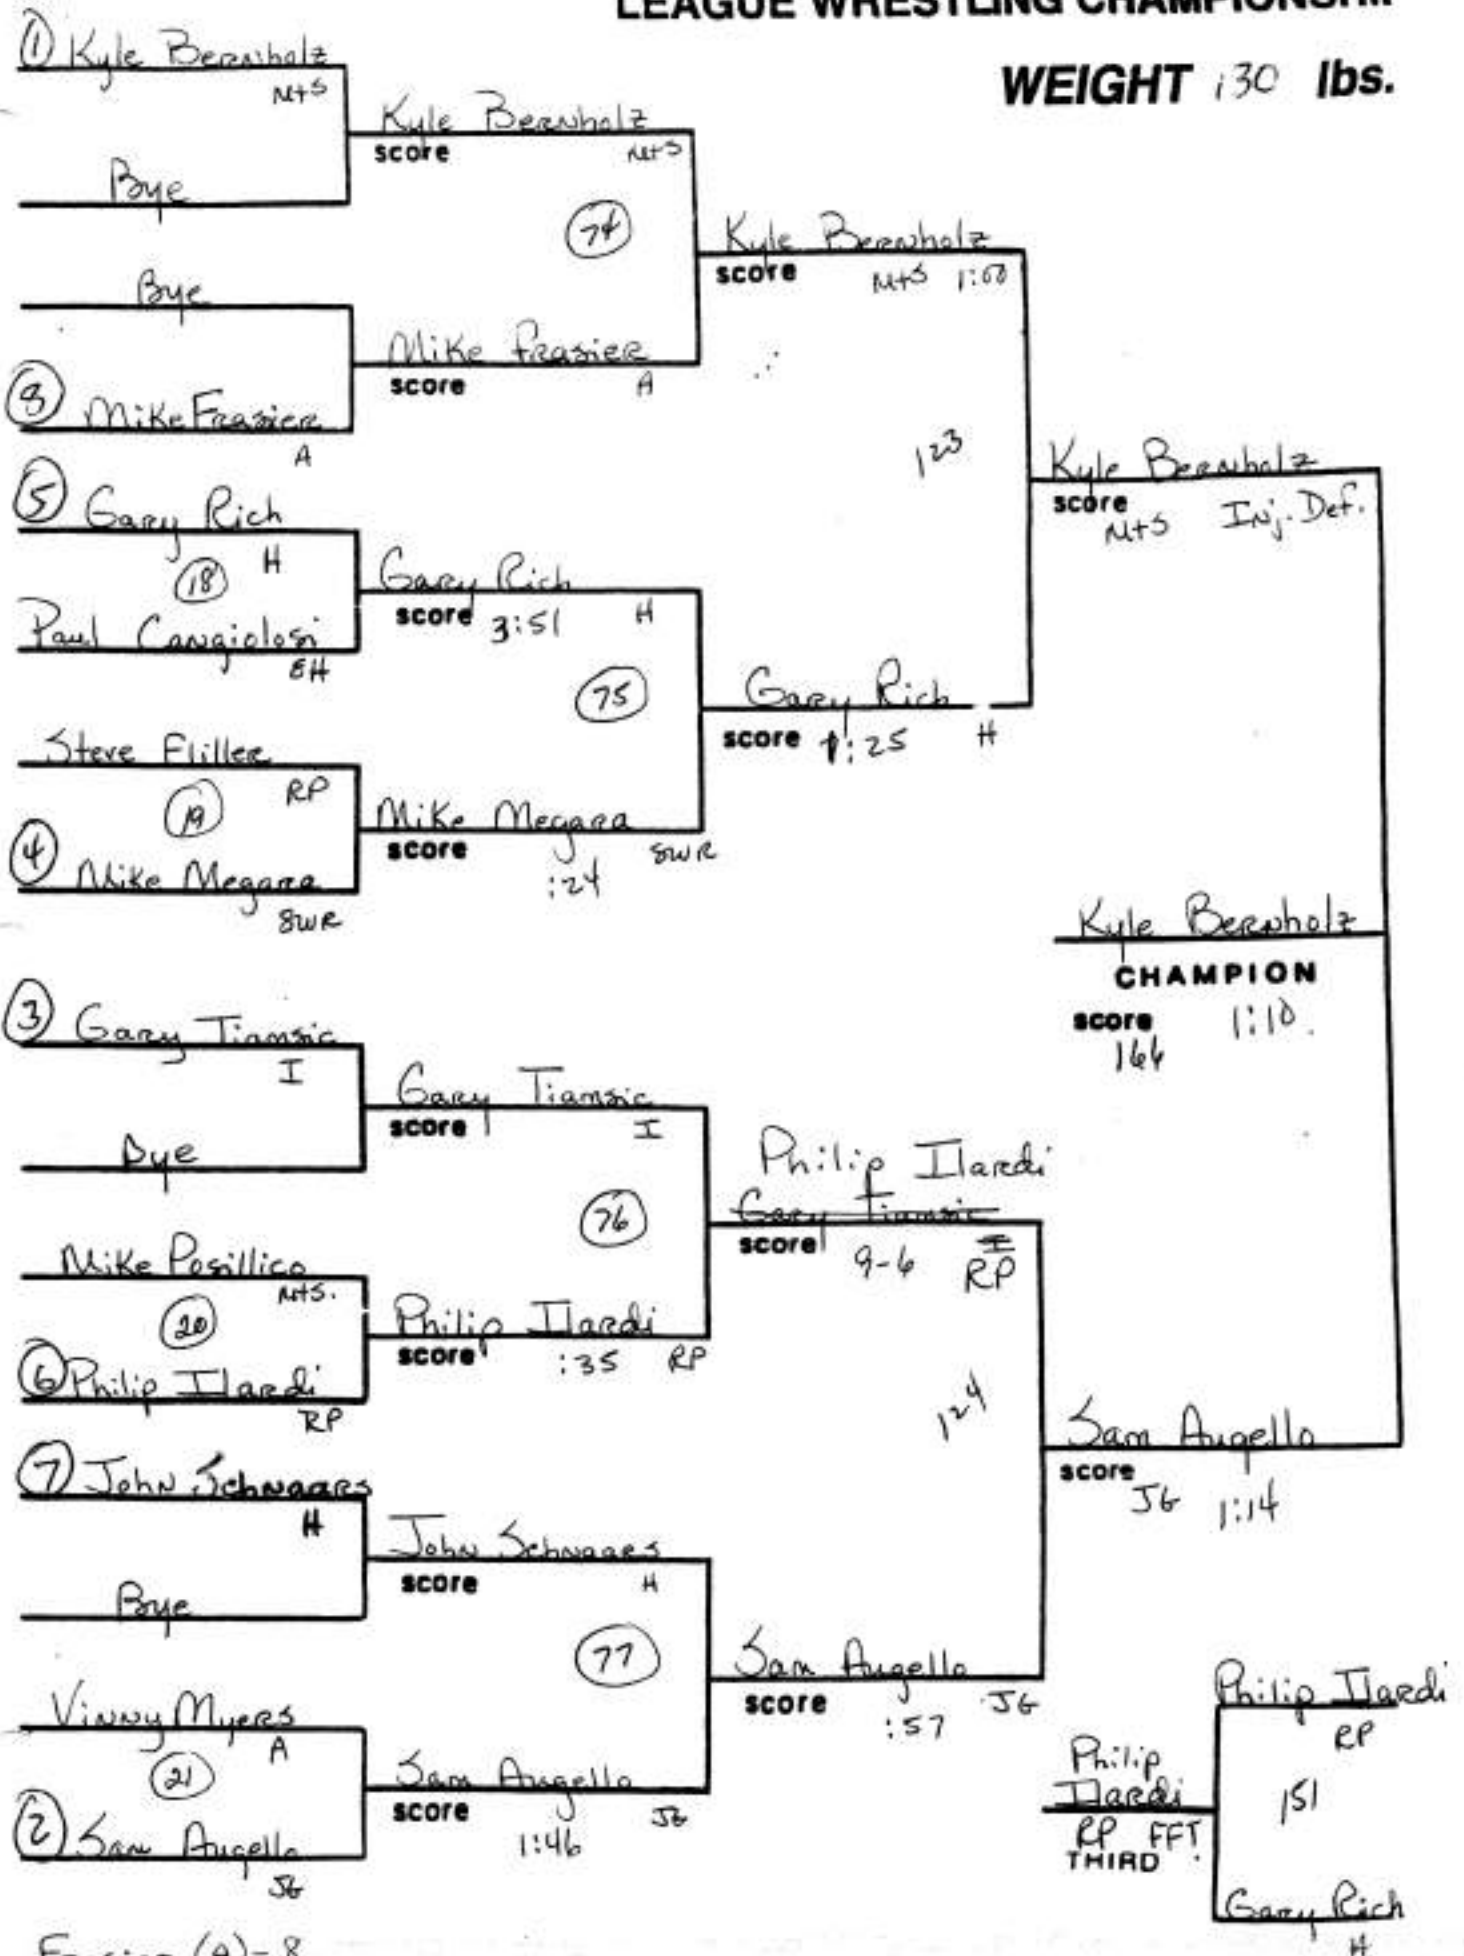

SECTION XI LEAGUE WRESTLING CHAMPIONSHIP

WEIGHT 130 lbs.

SECTION XI LEAGUE WRESTLING CHAMPIONSHIP

WEIGHT 135 lbs.

① Mike Torriero

⑩ RP
Mark Shapiro
H

Mike Torriero
score 16-0 RP
TF 3:59 (78)

Bye