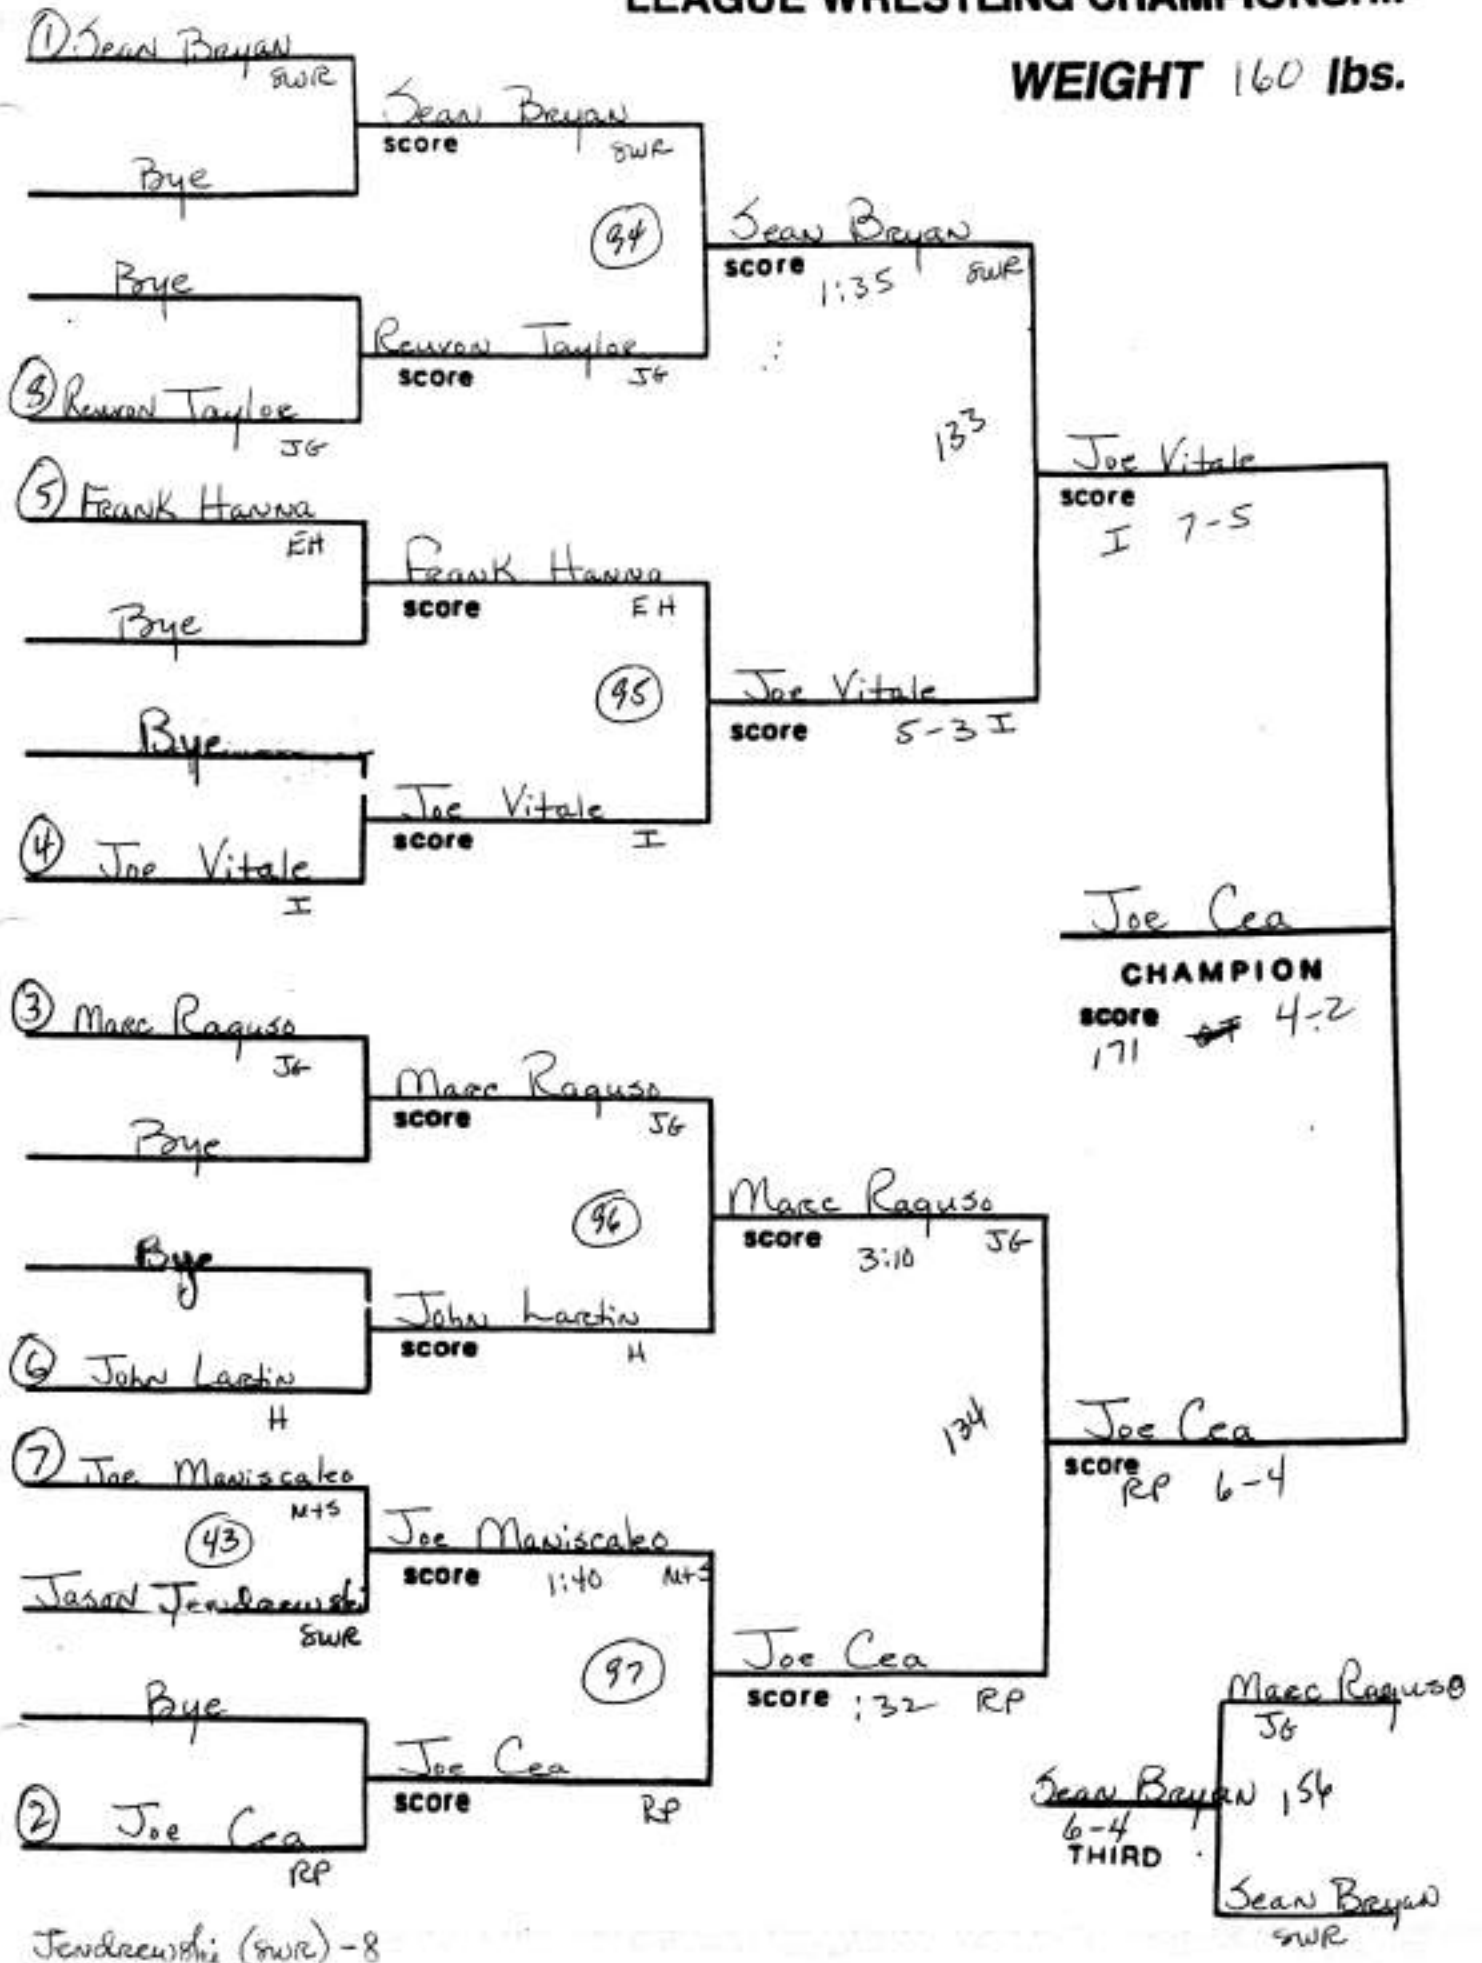

SECTION XI LEAGUE WRESTLING CHAMPIONSHIP

WEIGHT 160 lbs.