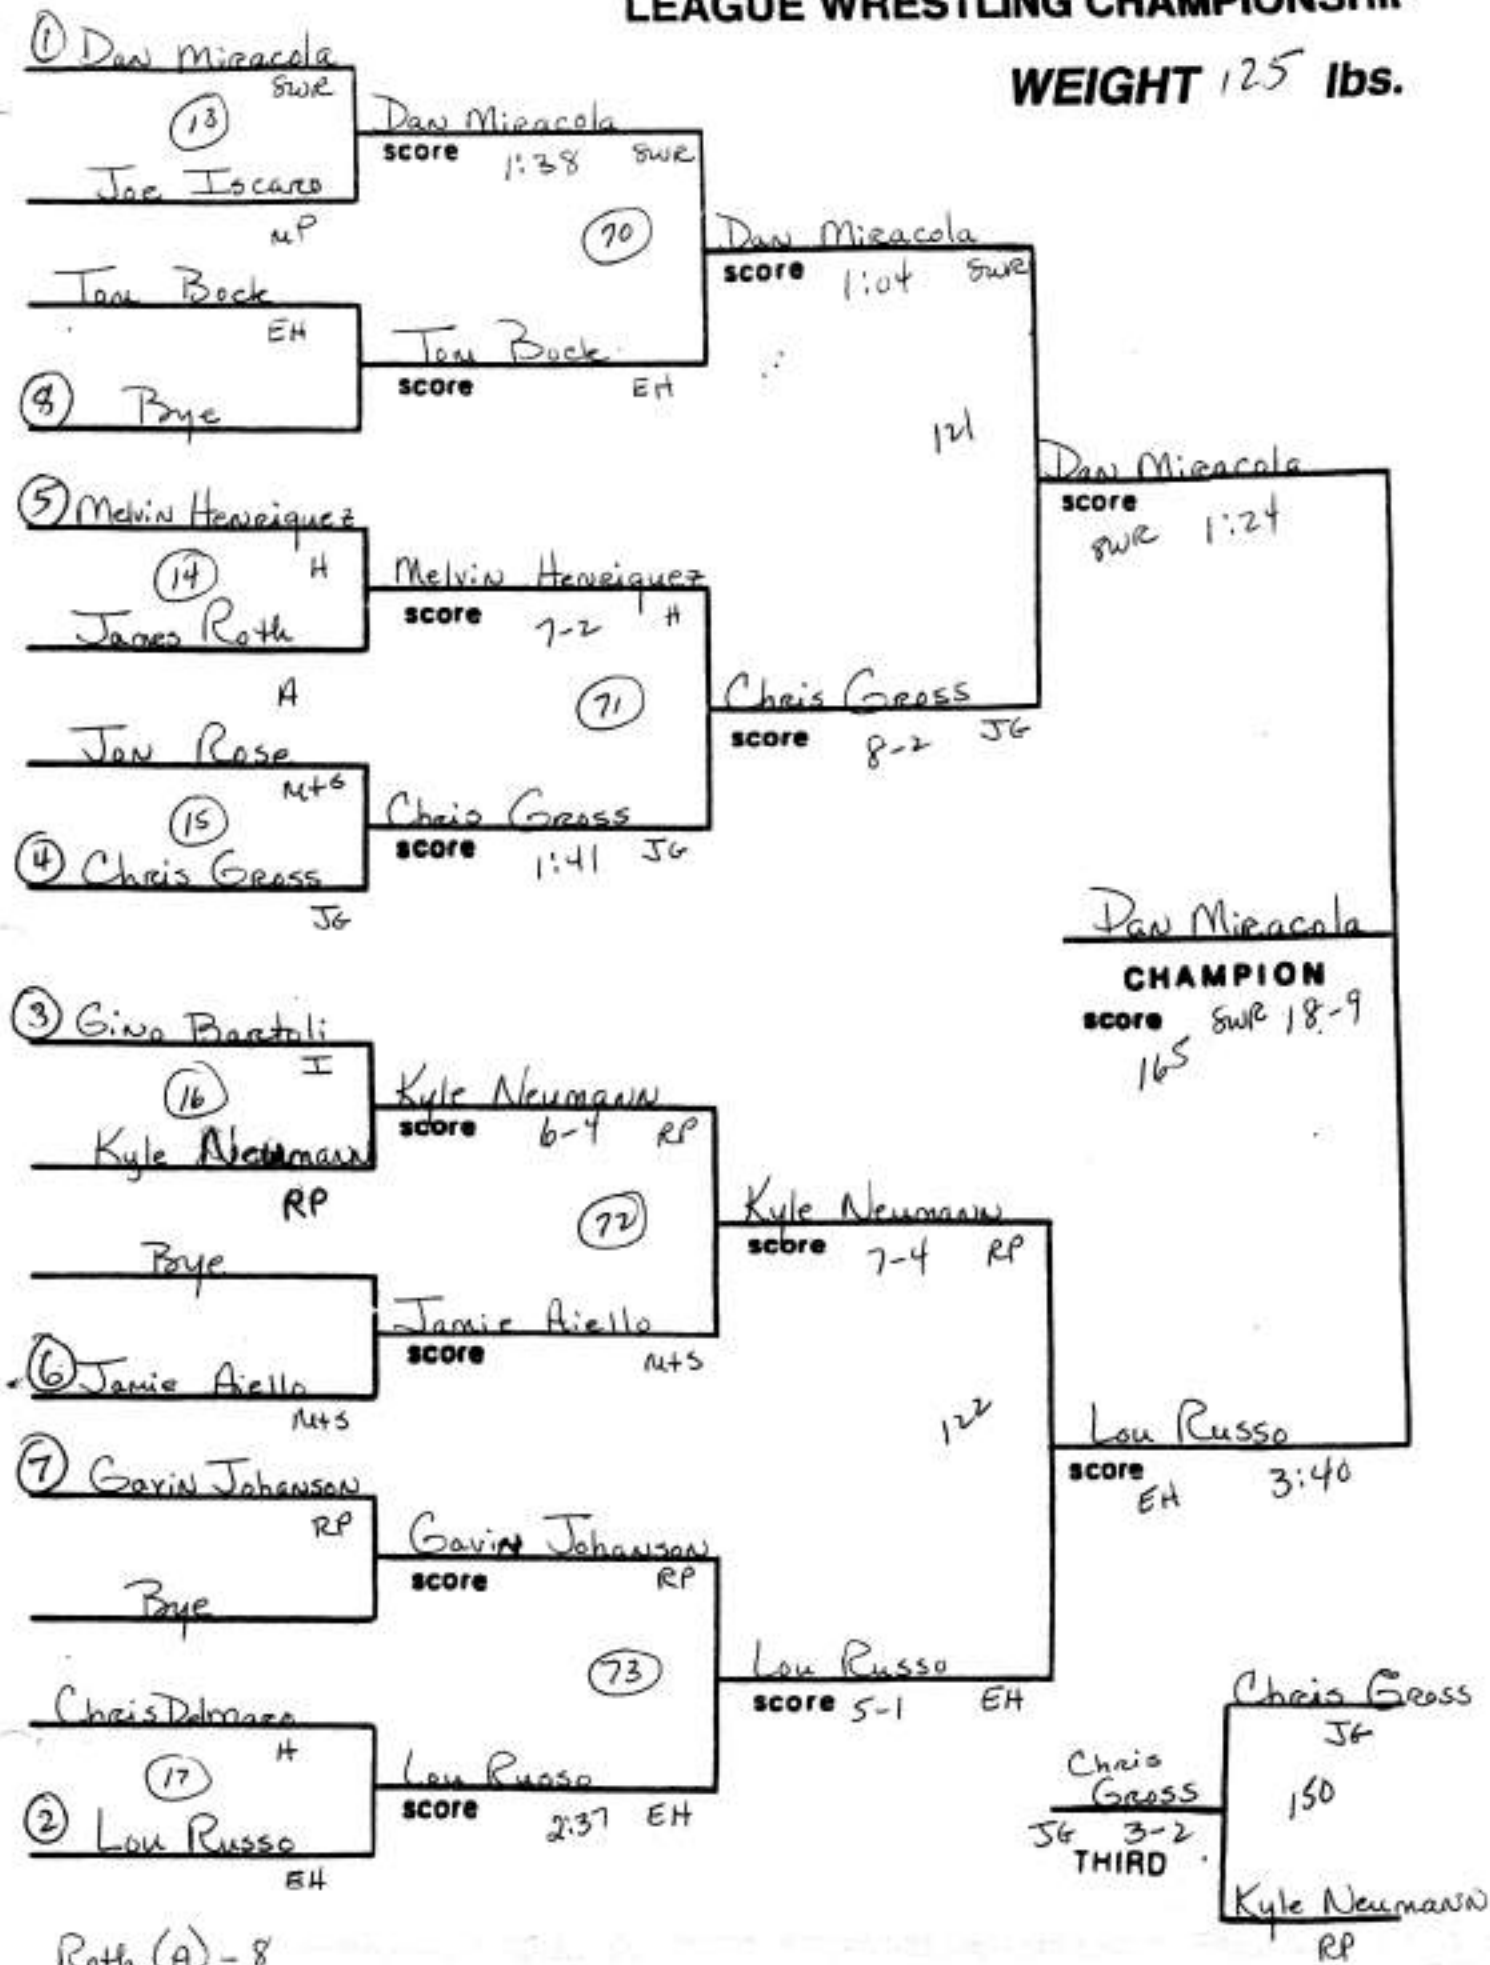

SECTION XI LEAGUE WRESTLING CHAMPIONSHIP

WEIGHT 130 lbs.

SECTION XI LEAGUE WRESTLING CHAMPIONSHIP

WEIGHT 135 lbs.

① Mike Torriero

⑩ RP
Mark Shapiro
H

Mike Torriero
score 16-0 RP
TF 3:59 (78)

Bye