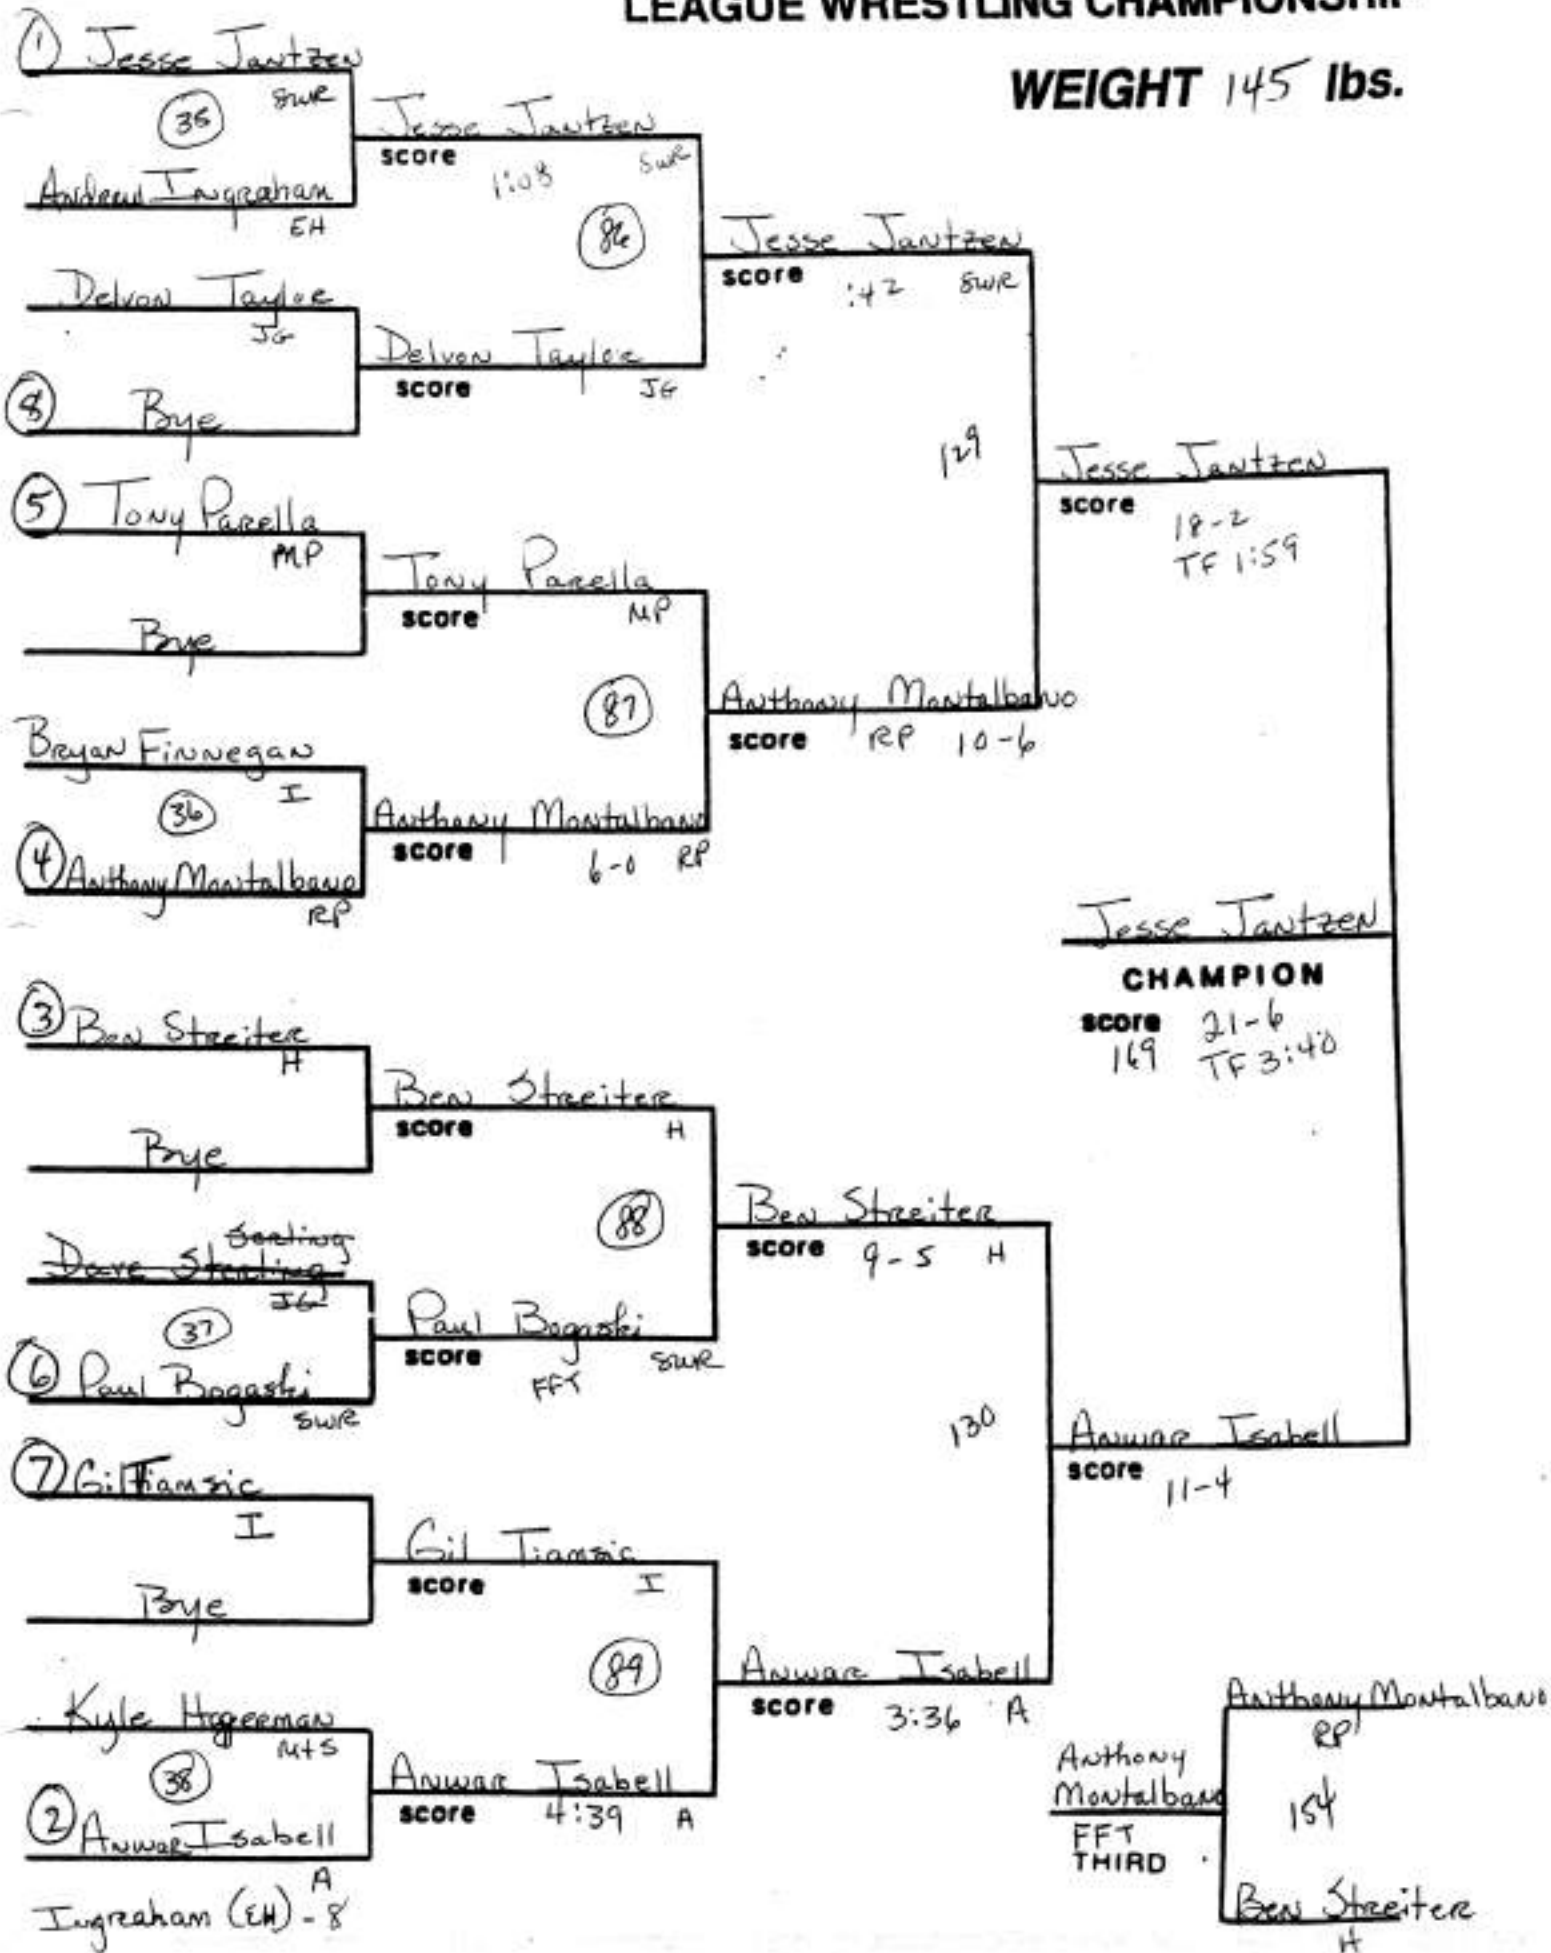

SECTION XI LEAGUE WRESTLING CHAMPIONSHIP

WEIGHT 145 lbs.