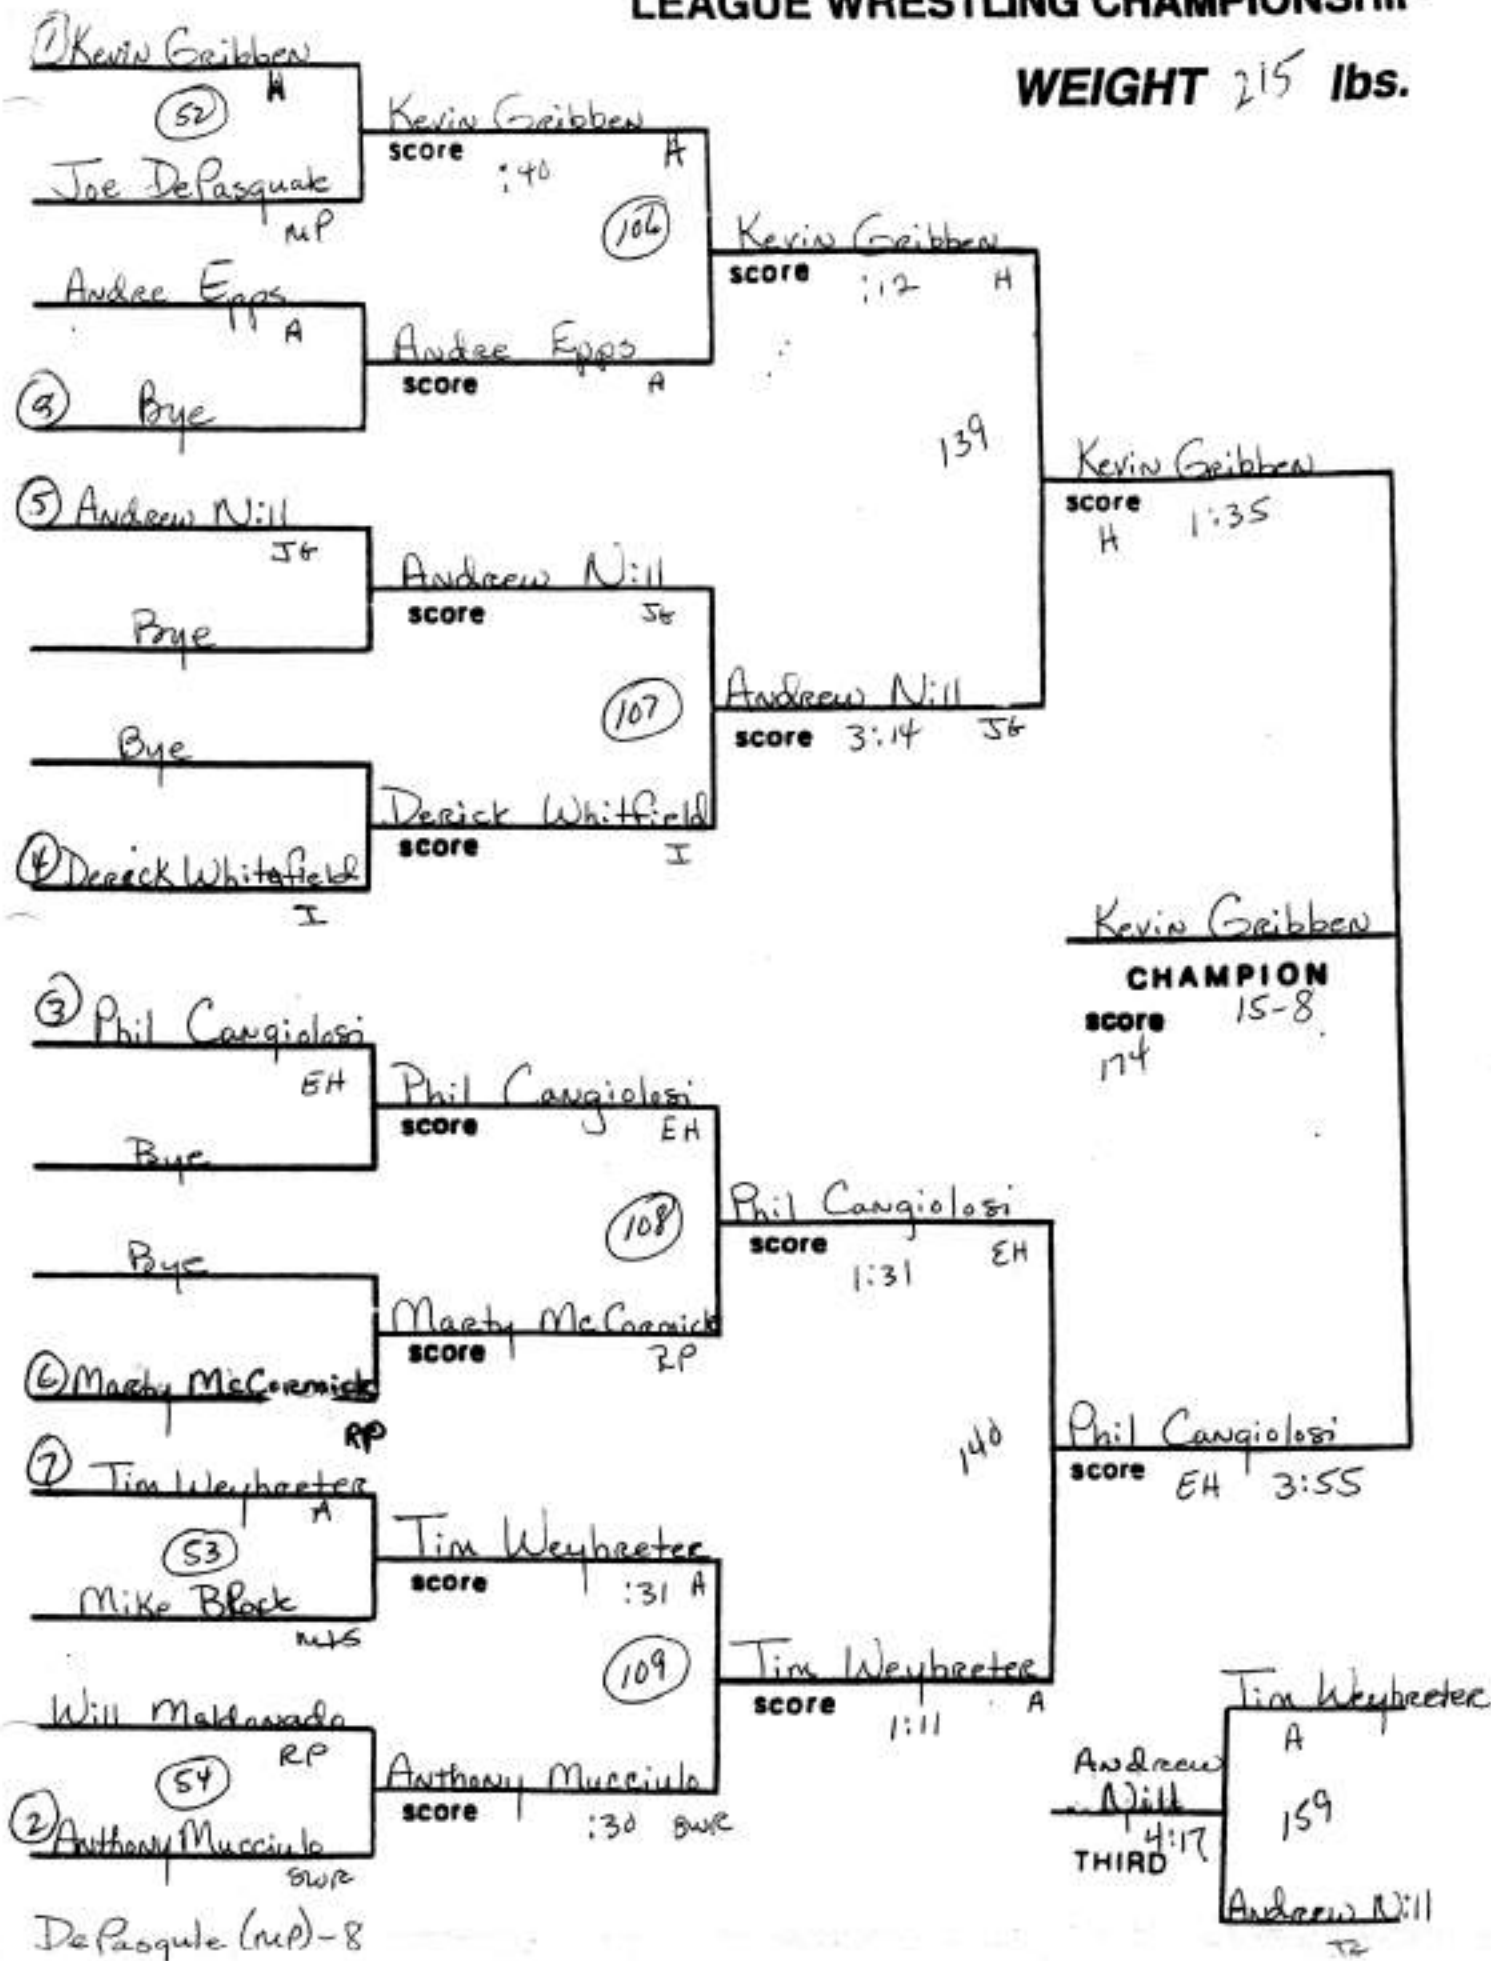

SECTION XI LEAGUE WRESTLING CHAMPIONSHIP

WEIGHT 215 lbs.