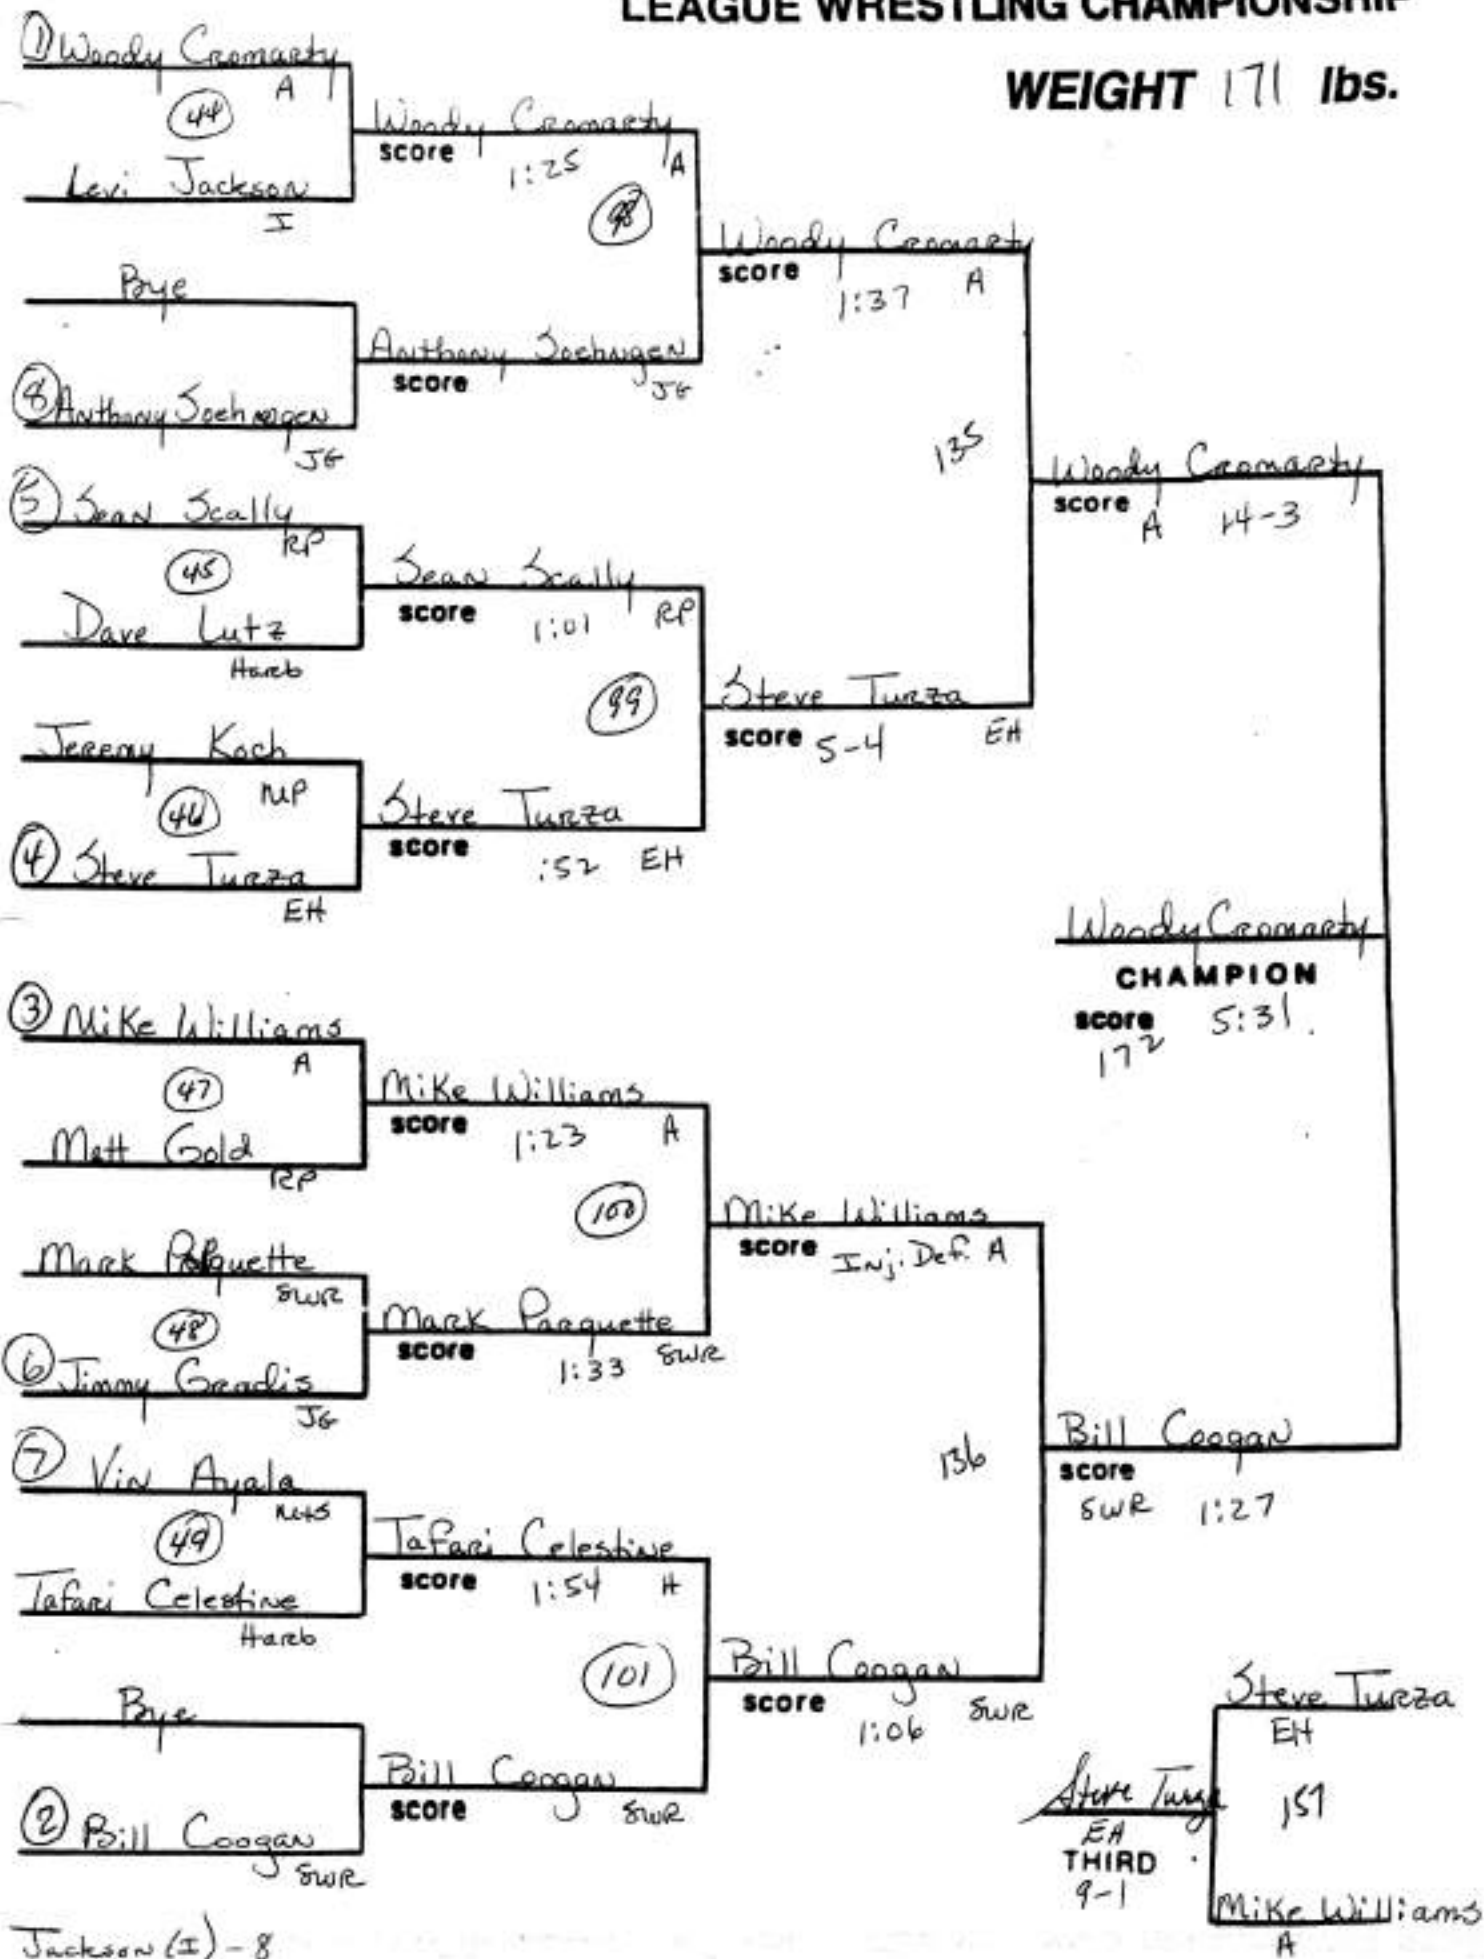

THIRD
TF 2:46
17-2

Kevin Mantalban
RP

SECTION XI LEAGUE WRESTLING CHAMPIONSHIP

WEIGHT 160 lbs.

SECTION XI LEAGUE WRESTLING CHAMPIONSHIP

WEIGHT 171 lbs.

SECTION XI LEAGUE WRESTLING CHAMPIONSHIP

WEIGHT 189 lbs.