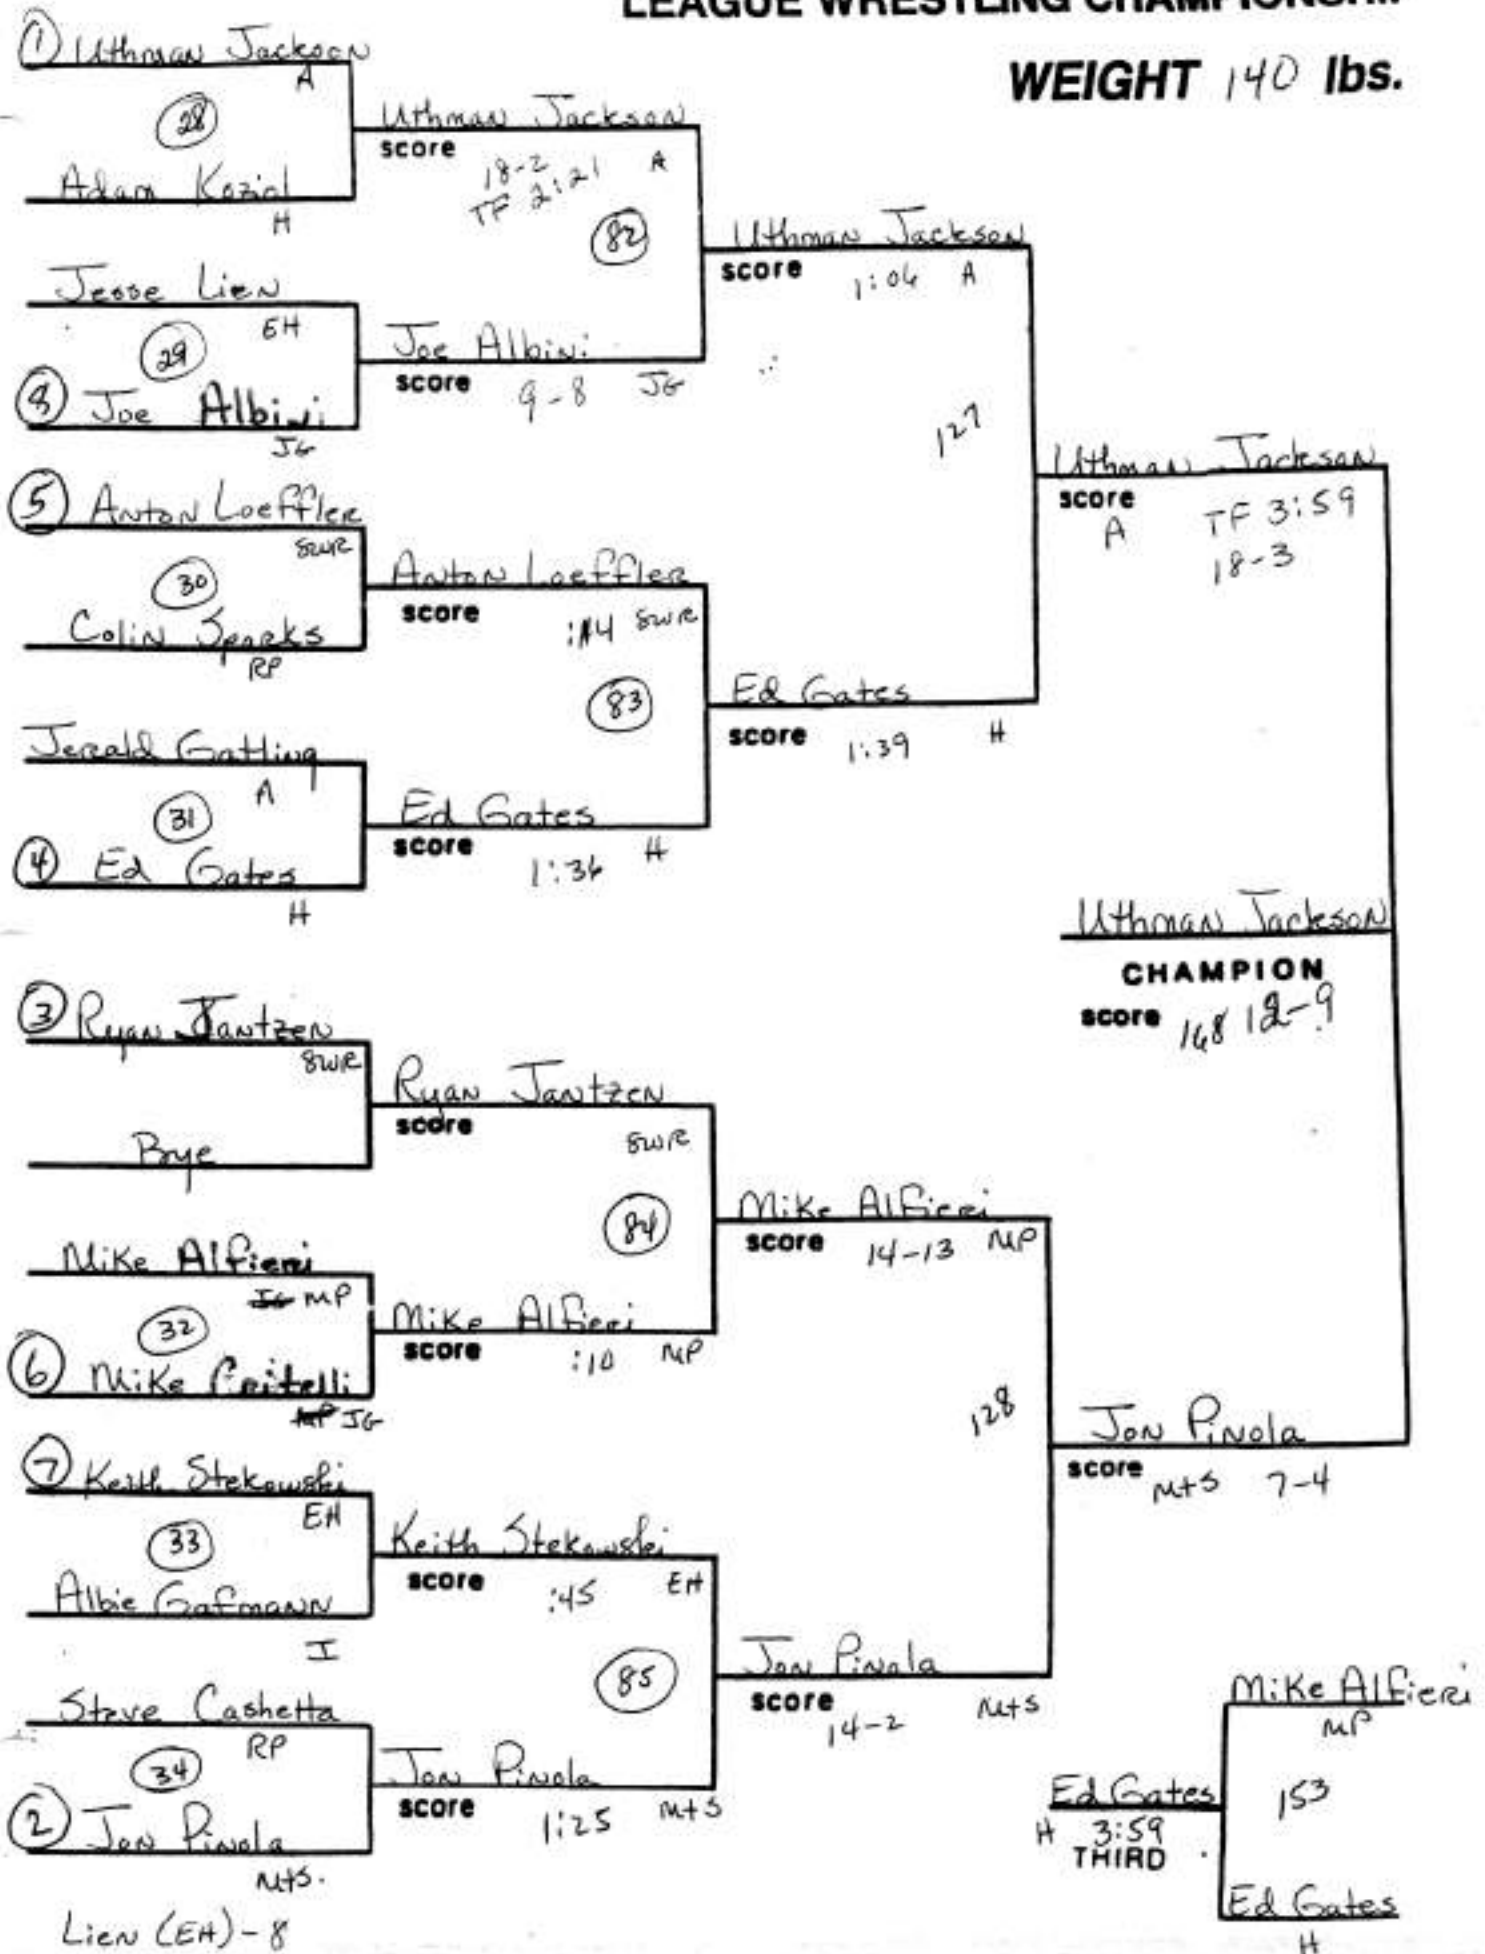

SECTION XI LEAGUE WRESTLING CHAMPIONSHIP

WEIGHT 140 lbs.

SECTION XI LEAGUE WRESTLING CHAMPIONSHIP

WEIGHT 145 lbs.

SECTION XI LEAGUE WRESTLING CHAMPIONSHIP

WEIGHT 152 lbs.

① Mike Patrovich

(39) I
Mike Oliveri
RP