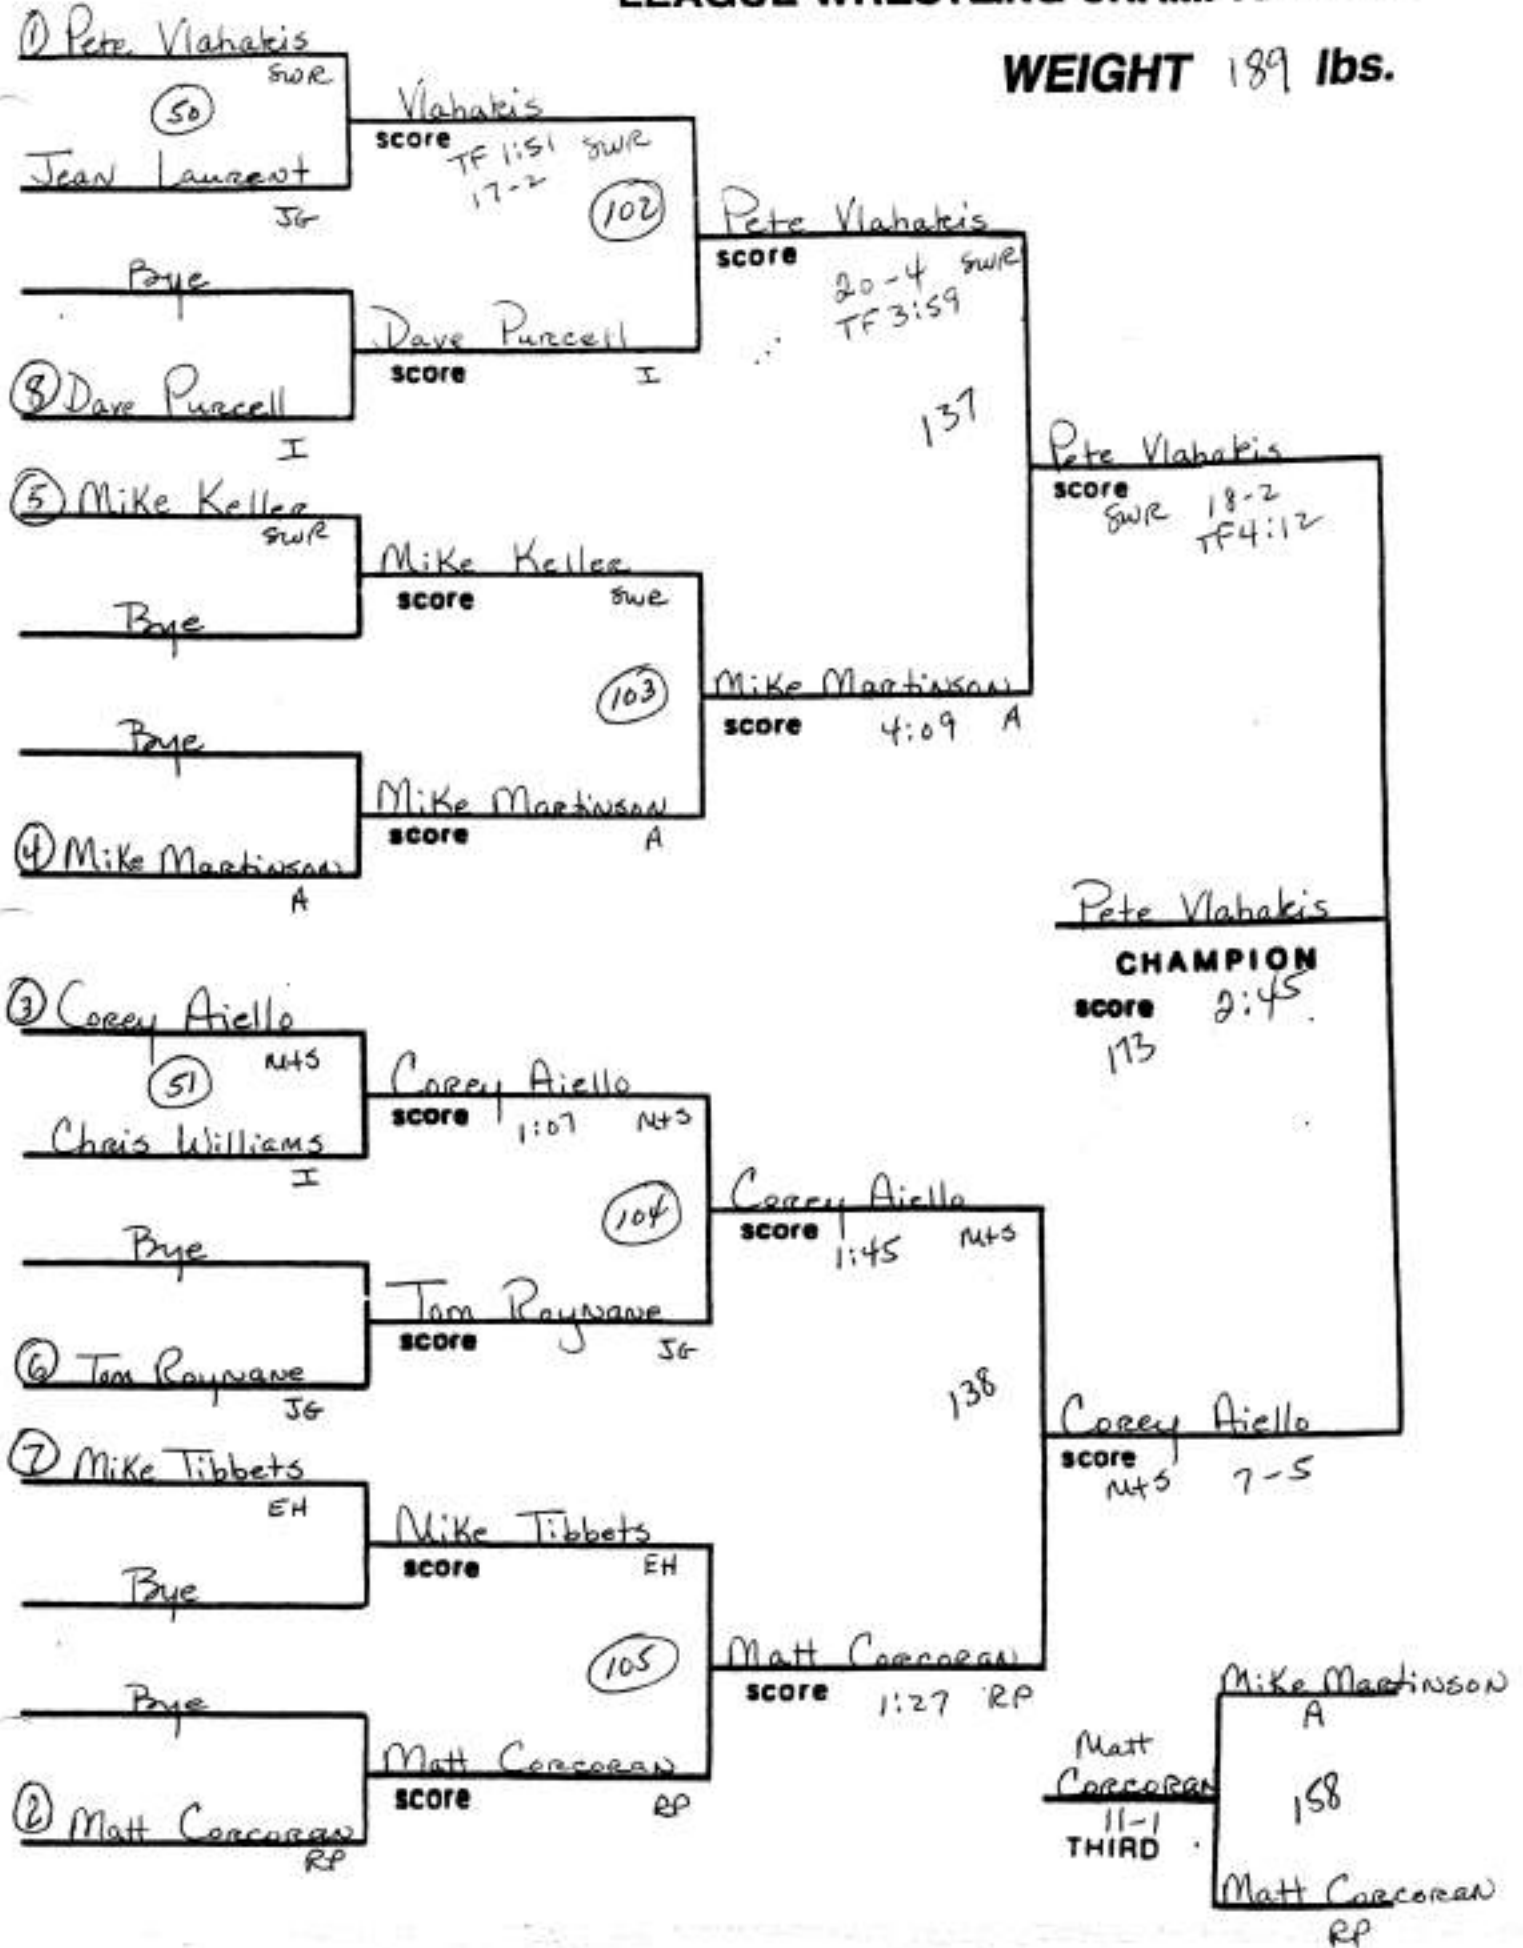

THIRD
TF 2:46
17-2

Kevin Mantalban
RP

SECTION XI LEAGUE WRESTLING CHAMPIONSHIP

WEIGHT 160 lbs.

SECTION XI LEAGUE WRESTLING CHAMPIONSHIP

WEIGHT 171 lbs.

SECTION XI LEAGUE WRESTLING CHAMPIONSHIP

WEIGHT 189 lbs.