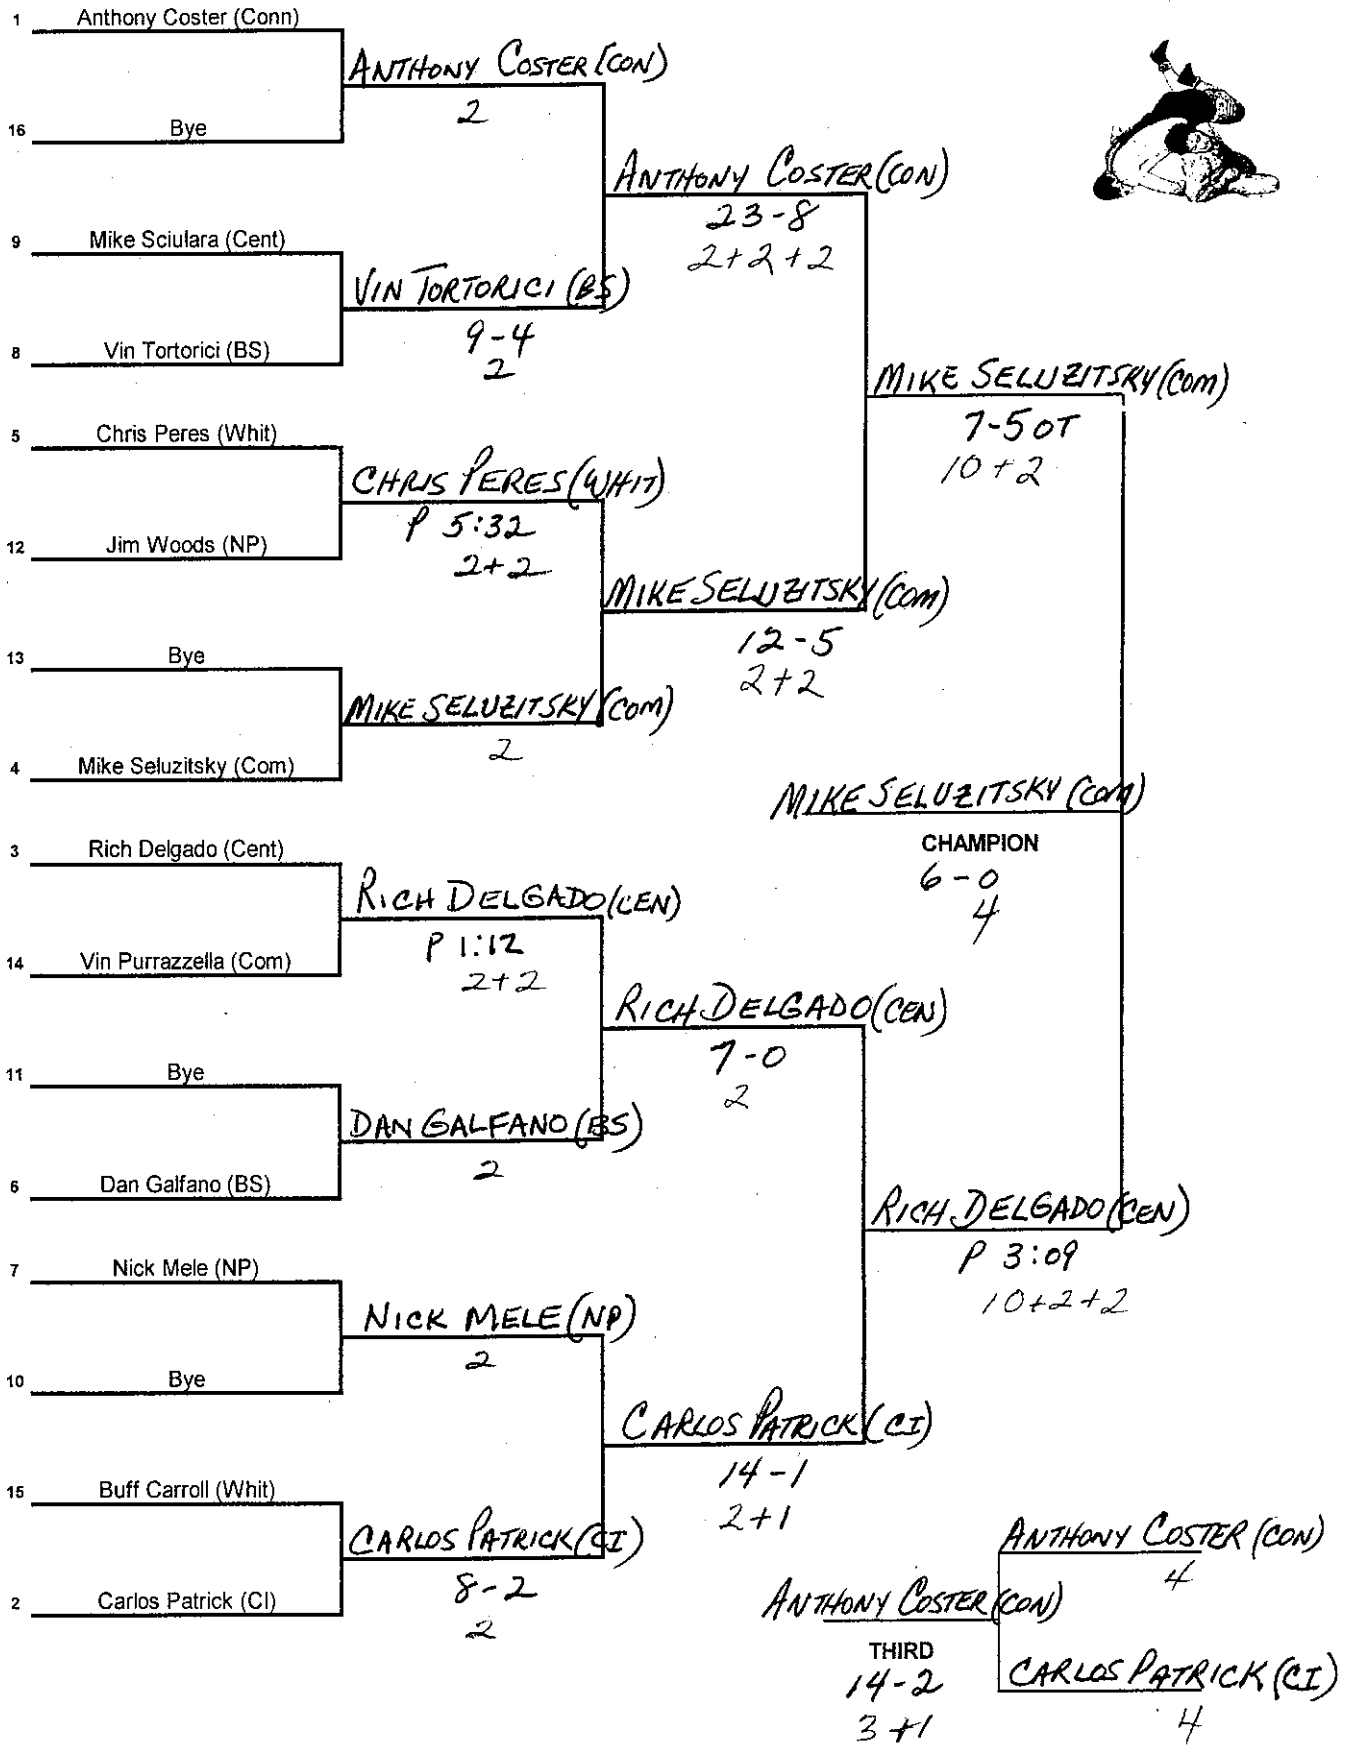

2000 SECTION XI  
LEAGUE 2 WRESTLING CHAMPIONSHIP

WEIGHT **103** lbs.

2000 SECTION XI  
LEAGUE 2 WRESTLING CHAMPIONSHIP

WEIGHT 112 lbs.

2000 SECTION XI  
LEAGUE 2 WRESTLING CHAMPIONSHIP

WEIGHT 119 lbs.

2000 SECTION XI  
LEAGUE 2 WRESTLING CHAMPIONSHIP

WEIGHT 125 lbs.

2000 SECTION XI  
LEAGUE 2 WRESTLING CHAMPIONSHIP

WEIGHT 130 lbs.

2000 SECTION XI  
LEAGUE 2 WRESTLING CHAMPIONSHIP

WEIGHT **135** lbs.

2000 SECTION XI  
LEAGUE 2 WRESTLING CHAMPIONSHIP

WEIGHT **140** lbs.

2000 SECTION XI  
LEAGUE 2 WRESTLING CHAMPIONSHIP

WEIGHT 145 lbs.

2000 SECTION XI  
LEAGUE 2 WRESTLING CHAMPIONSHIP

WEIGHT 152 lbs.

2000 SECTION XI  
LEAGUE 2 WRESTLING CHAMPIONSHIP

WEIGHT 160 lbs.

2000 SECTION XI  
LEAGUE 2 WRESTLING CHAMPIONSHIP