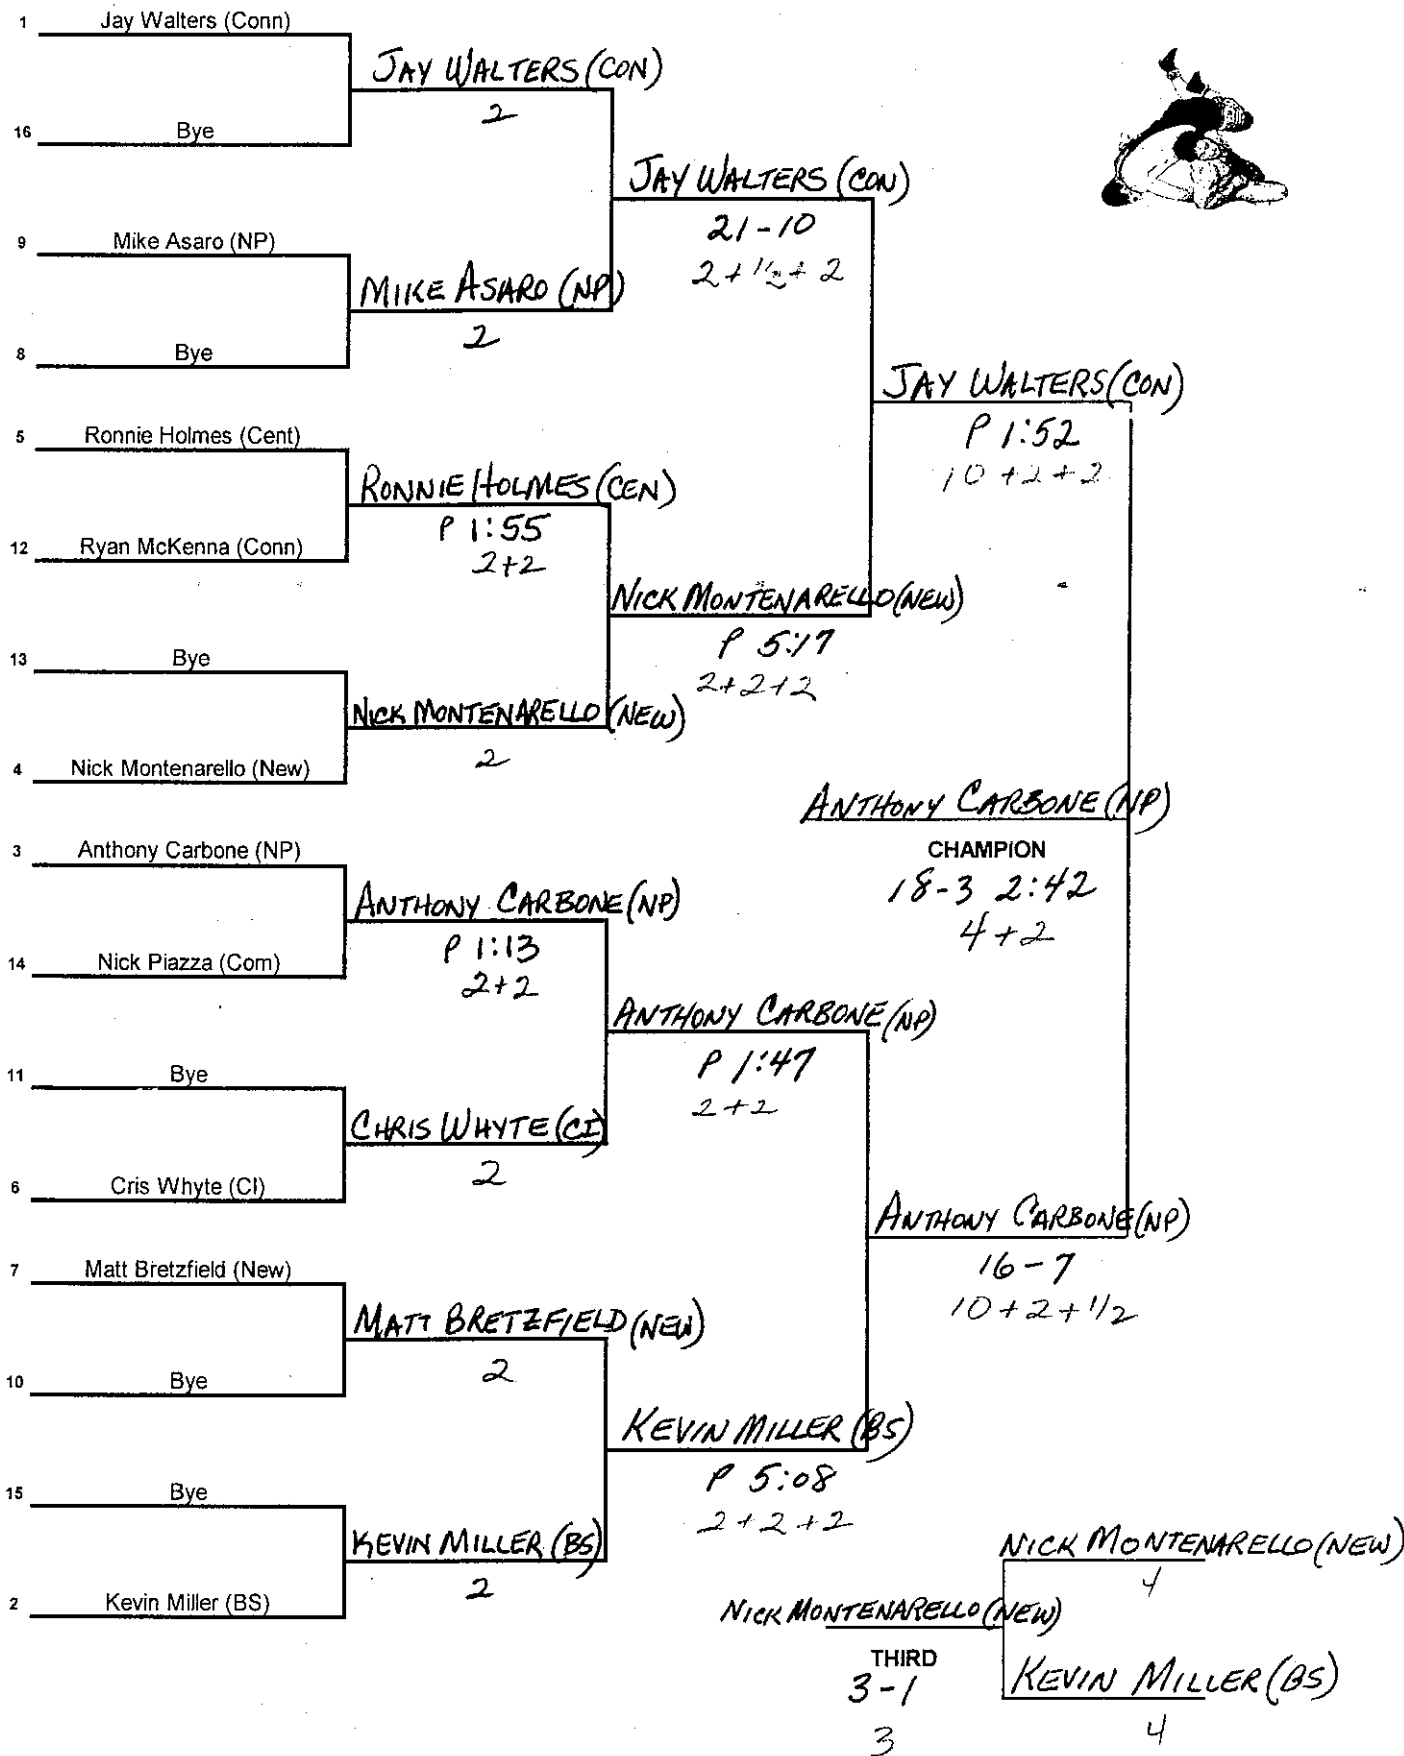

2000 SECTION XI  
LEAGUE 2 WRESTLING CHAMPIONSHIP

WEIGHT **103** lbs.

2000 SECTION XI  
LEAGUE 2 WRESTLING CHAMPIONSHIP

WEIGHT 112 lbs.

2000 SECTION XI  
LEAGUE 2 WRESTLING CHAMPIONSHIP

WEIGHT 119 lbs.

2000 SECTION XI  
LEAGUE 2 WRESTLING CHAMPIONSHIP

WEIGHT 125 lbs.

2000 SECTION XI  
LEAGUE 2 WRESTLING CHAMPIONSHIP

WEIGHT 130 lbs.

2000 SECTION XI  
LEAGUE 2 WRESTLING CHAMPIONSHIP

WEIGHT **135** lbs.

2000 SECTION XI  
LEAGUE 2 WRESTLING CHAMPIONSHIP

WEIGHT **140** lbs.

2000 SECTION XI  
LEAGUE 2 WRESTLING CHAMPIONSHIP

WEIGHT 145 lbs.

2000 SECTION XI  
LEAGUE 2 WRESTLING CHAMPIONSHIP

WEIGHT 152 lbs.

2000 SECTION XI  
LEAGUE 2 WRESTLING CHAMPIONSHIP

WEIGHT 160 lbs.

2000 SECTION XI  
LEAGUE 2 WRESTLING CHAMPIONSHIP

WEIGHT 171 lbs.

2000 SECTION XI  
LEAGUE 2 WRESTLING CHAMPIONSHIP

WEIGHT 189 lbs.

2000 SECTION XI  
LEAGUE 2 WRESTLING CHAMPIONSHIP

WEIGHT 215 lbs.

2000 SECTION XI  
LEAGUE 2 WRESTLING CHAMPIONSHIP

WEIGHT 275 lbs.