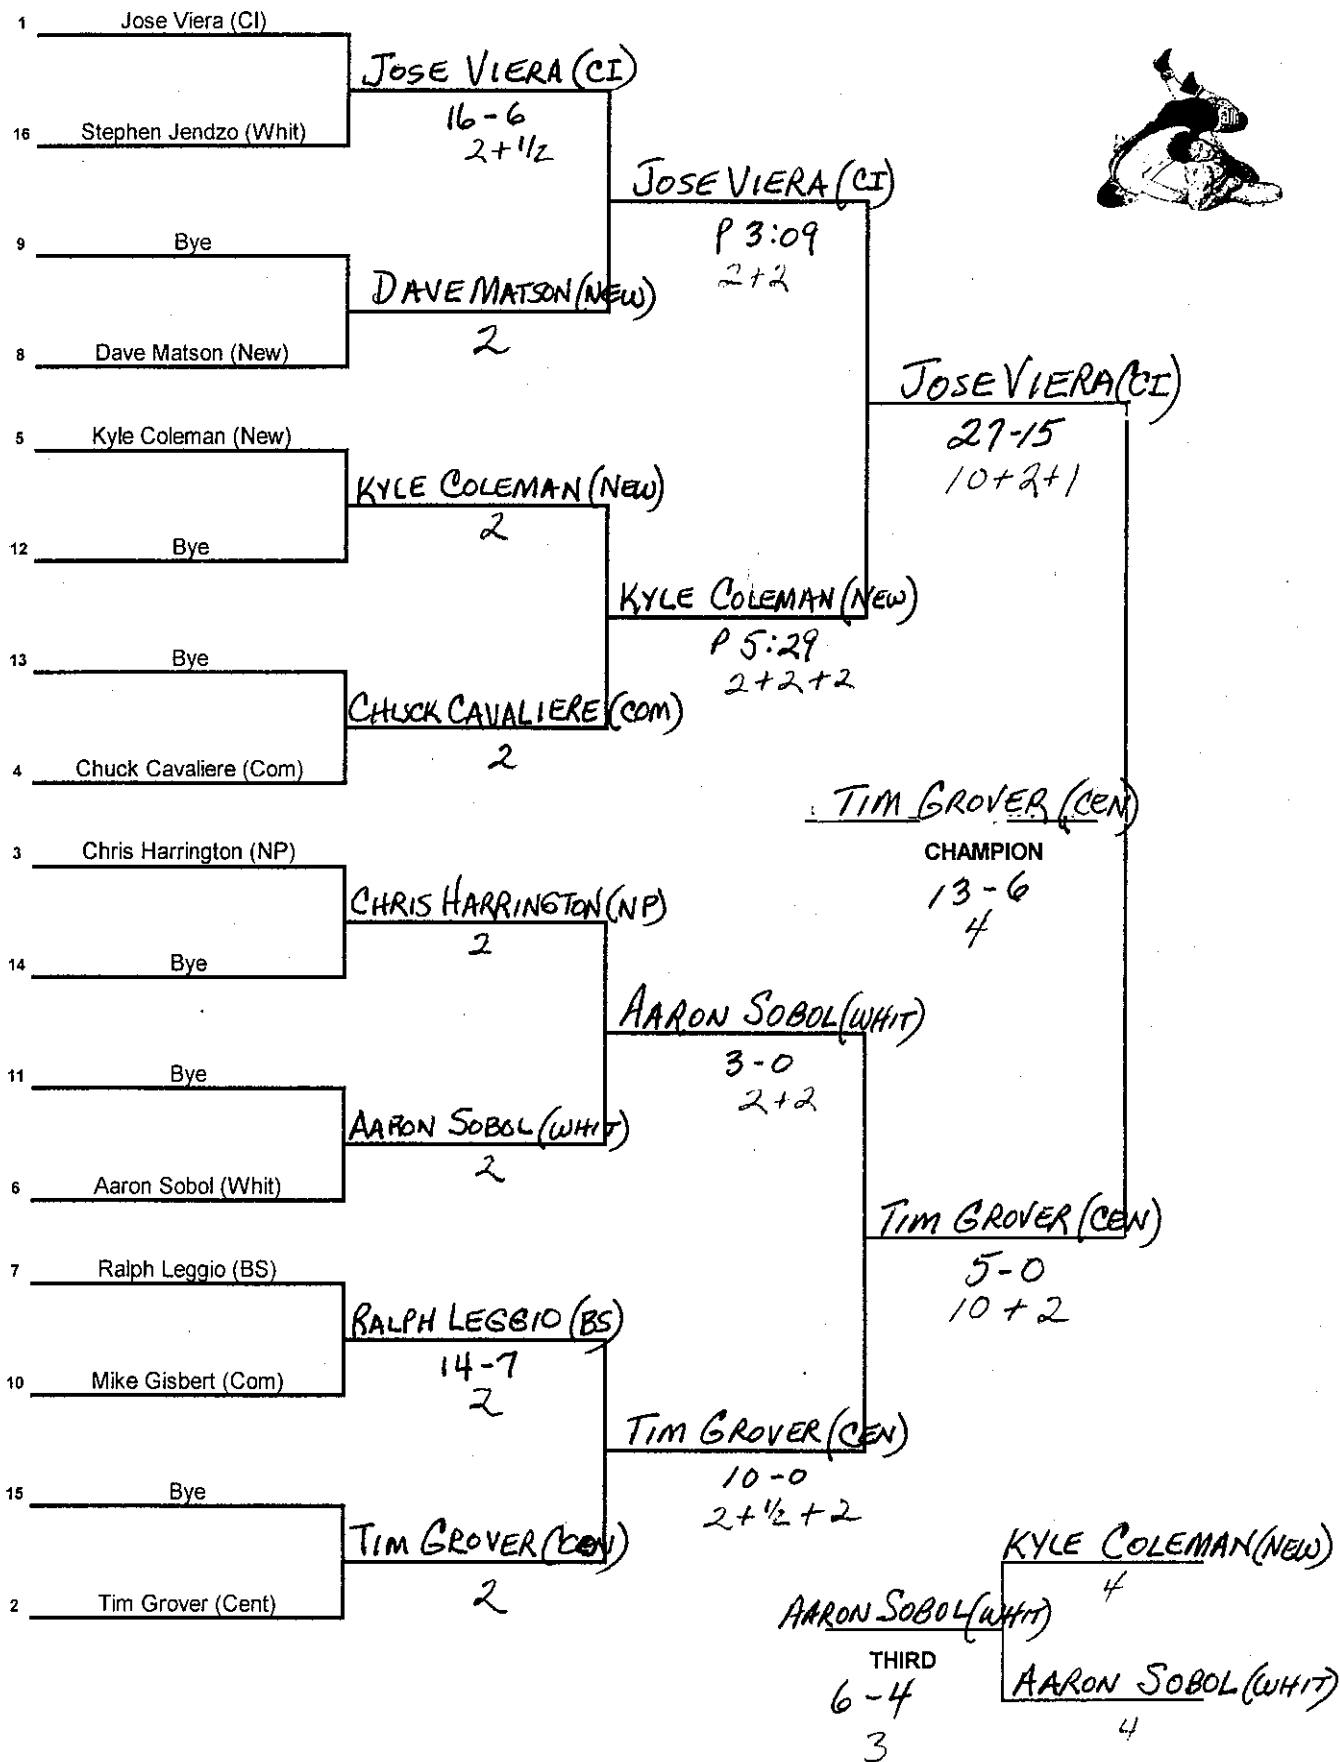

2000 SECTION XI  
LEAGUE 2 WRESTLING CHAMPIONSHIP

WEIGHT **103** lbs.

2000 SECTION XI  
LEAGUE 2 WRESTLING CHAMPIONSHIP

WEIGHT 112 lbs.

2000 SECTION XI  
LEAGUE 2 WRESTLING CHAMPIONSHIP

WEIGHT 119 lbs.

2000 SECTION XI  
LEAGUE 2 WRESTLING CHAMPIONSHIP

WEIGHT 125 lbs.

2000 SECTION XI  
LEAGUE 2 WRESTLING CHAMPIONSHIP

WEIGHT 130 lbs.

2000 SECTION XI  
LEAGUE 2 WRESTLING CHAMPIONSHIP

WEIGHT **135** lbs.

2000 SECTION XI  
LEAGUE 2 WRESTLING CHAMPIONSHIP

WEIGHT **140** lbs.

2000 SECTION XI  
LEAGUE 2 WRESTLING CHAMPIONSHIP

WEIGHT 145 lbs.

2000 SECTION XI  
LEAGUE 2 WRESTLING CHAMPIONSHIP

WEIGHT 152 lbs.

2000 SECTION XI  
LEAGUE 2 WRESTLING CHAMPIONSHIP

WEIGHT 160 lbs.

2000 SECTION XI  
LEAGUE 2 WRESTLING CHAMPIONSHIP