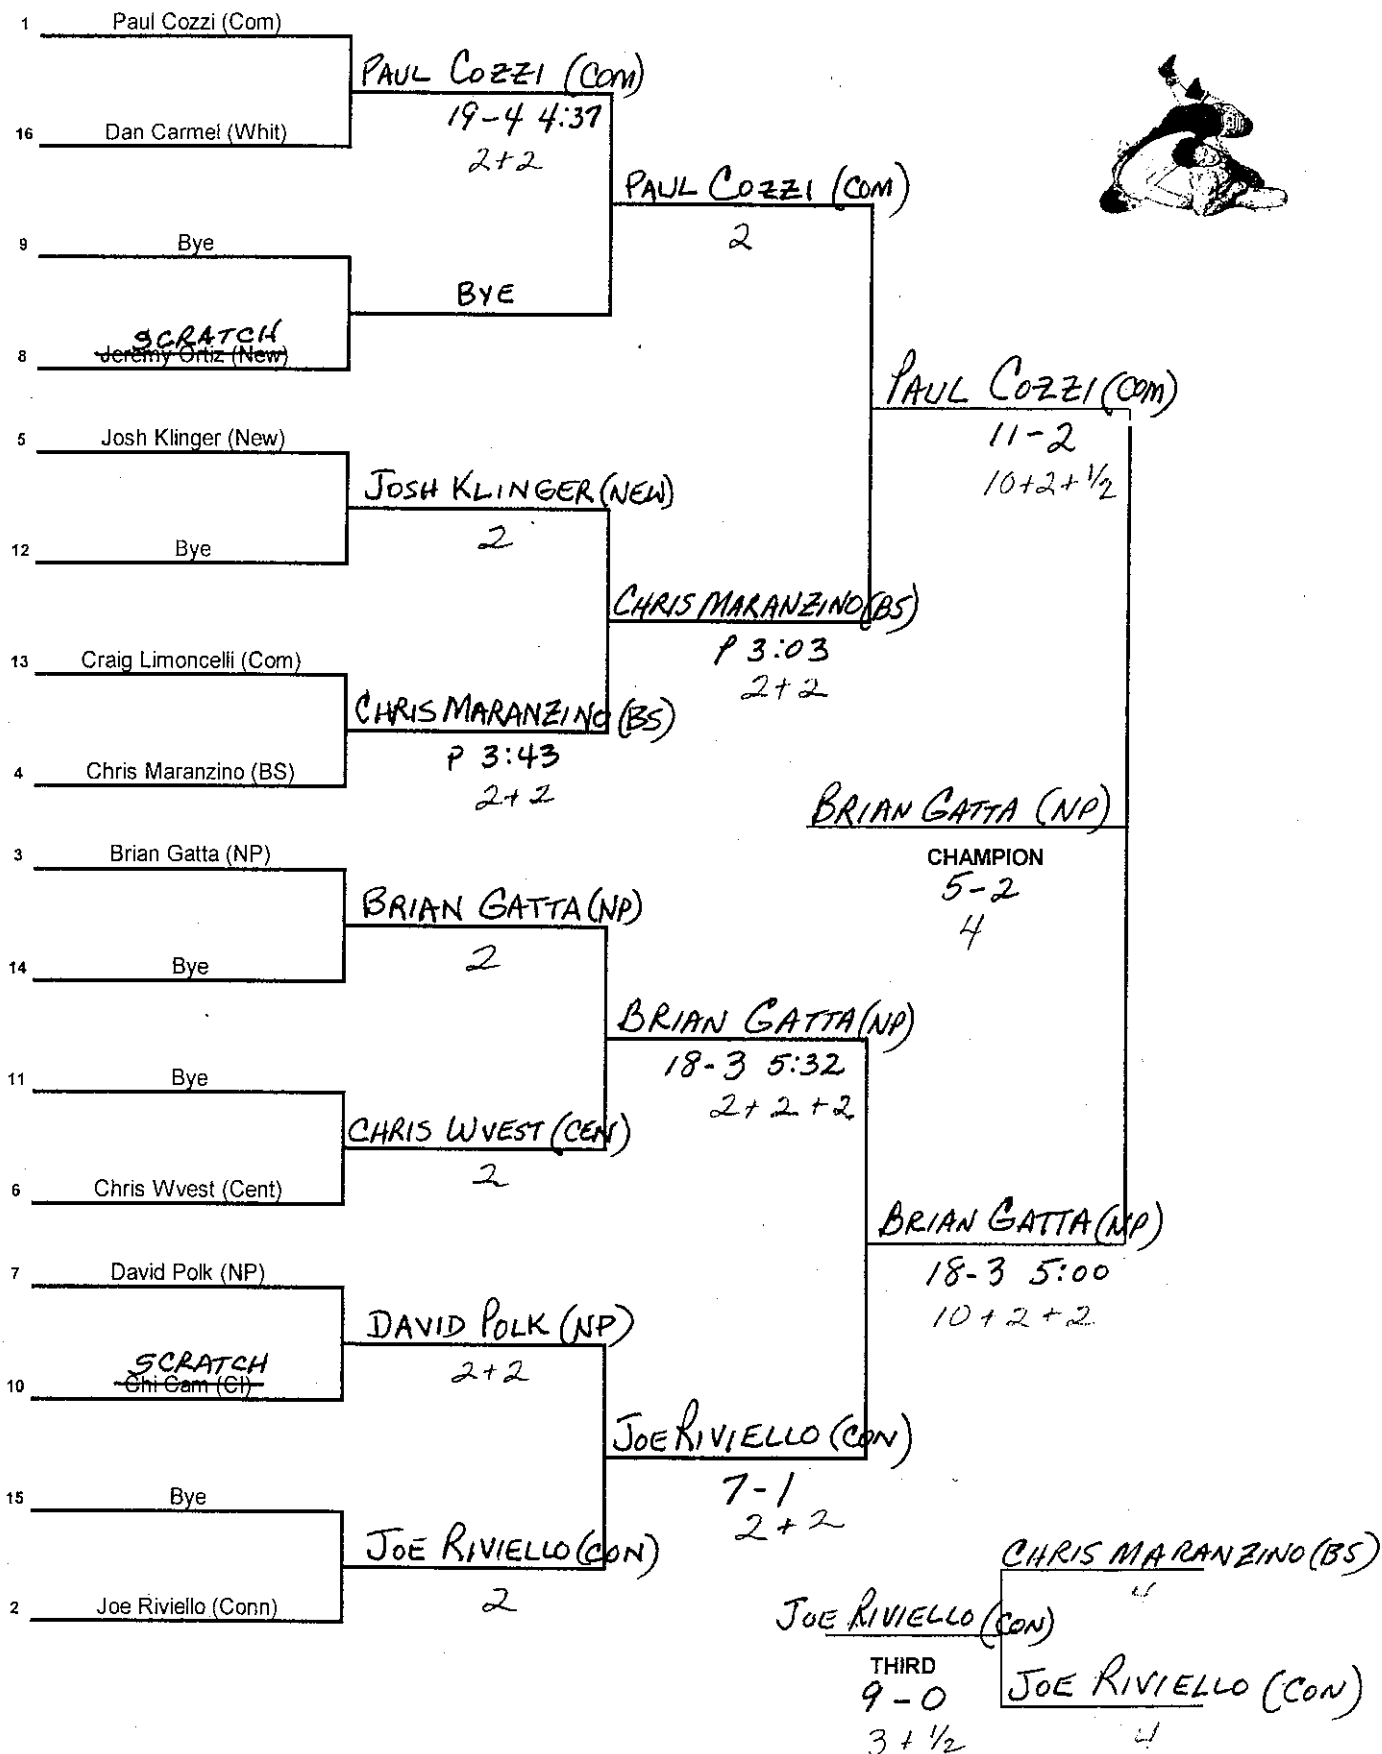

2000 SECTION XI  
LEAGUE 2 WRESTLING CHAMPIONSHIP

WEIGHT **103** lbs.

2000 SECTION XI  
LEAGUE 2 WRESTLING CHAMPIONSHIP

WEIGHT 112 lbs.

2000 SECTION XI  
LEAGUE 2 WRESTLING CHAMPIONSHIP

WEIGHT 119 lbs.

2000 SECTION XI  
LEAGUE 2 WRESTLING CHAMPIONSHIP

WEIGHT 125 lbs.

2000 SECTION XI  
LEAGUE 2 WRESTLING CHAMPIONSHIP

WEIGHT 130 lbs.

2000 SECTION XI  
LEAGUE 2 WRESTLING CHAMPIONSHIP

WEIGHT **135** lbs.

2000 SECTION XI  
LEAGUE 2 WRESTLING CHAMPIONSHIP

WEIGHT **140** lbs.

2000 SECTION XI  
LEAGUE 2 WRESTLING CHAMPIONSHIP

WEIGHT 145 lbs.

2000 SECTION XI  
LEAGUE 2 WRESTLING CHAMPIONSHIP

WEIGHT 152 lbs.

2000 SECTION XI  
LEAGUE 2 WRESTLING CHAMPIONSHIP

WEIGHT 160 lbs.

2000 SECTION XI  
LEAGUE 2 WRESTLING CHAMPIONSHIP

WEIGHT 171 lbs.

2000 SECTION XI  
LEAGUE 2 WRESTLING CHAMPIONSHIP

WEIGHT 189 lbs.

2000 SECTION XI  
LEAGUE 2 WRESTLING CHAMPIONSHIP

WEIGHT 215 lbs.

2000 SECTION XI  
LEAGUE 2 WRESTLING CHAMPIONSHIP

WEIGHT 275 lbs.