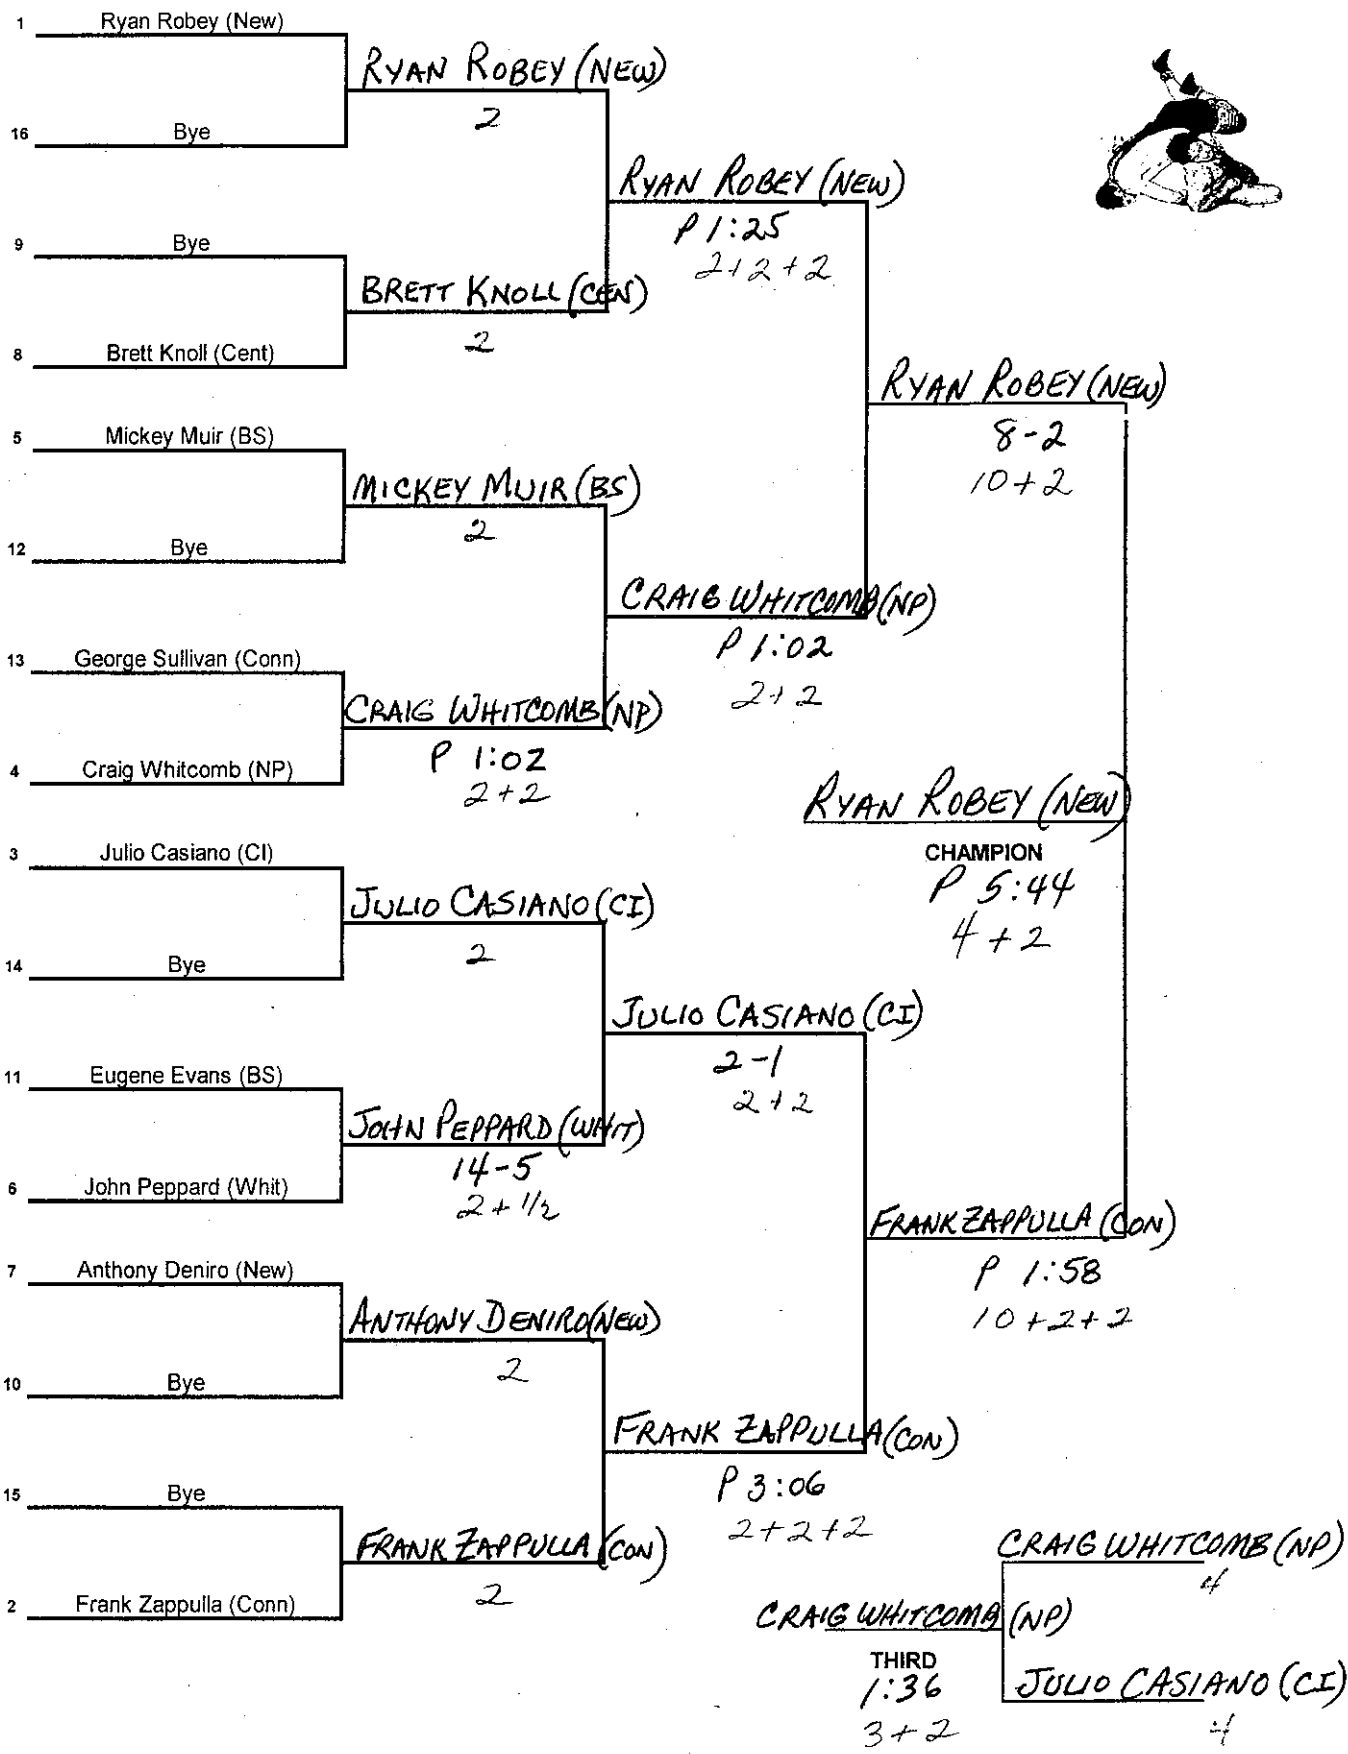

2000 SECTION XI  
LEAGUE 2 WRESTLING CHAMPIONSHIP

WEIGHT **103** lbs.

2000 SECTION XI  
LEAGUE 2 WRESTLING CHAMPIONSHIP

WEIGHT 112 lbs.

2000 SECTION XI  
LEAGUE 2 WRESTLING CHAMPIONSHIP

WEIGHT 119 lbs.

2000 SECTION XI  
LEAGUE 2 WRESTLING CHAMPIONSHIP

WEIGHT 125 lbs.

2000 SECTION XI  
LEAGUE 2 WRESTLING CHAMPIONSHIP

WEIGHT 130 lbs.

2000 SECTION XI  
LEAGUE 2 WRESTLING CHAMPIONSHIP

WEIGHT **135** lbs.

2000 SECTION XI  
LEAGUE 2 WRESTLING CHAMPIONSHIP

WEIGHT **140** lbs.

2000 SECTION XI  
LEAGUE 2 WRESTLING CHAMPIONSHIP

WEIGHT 145 lbs.

2000 SECTION XI  
LEAGUE 2 WRESTLING CHAMPIONSHIP

WEIGHT 152 lbs.

2000 SECTION XI  
LEAGUE 2 WRESTLING CHAMPIONSHIP

WEIGHT 160 lbs.

2000 SECTION XI  
LEAGUE 2 WRESTLING CHAMPIONSHIP