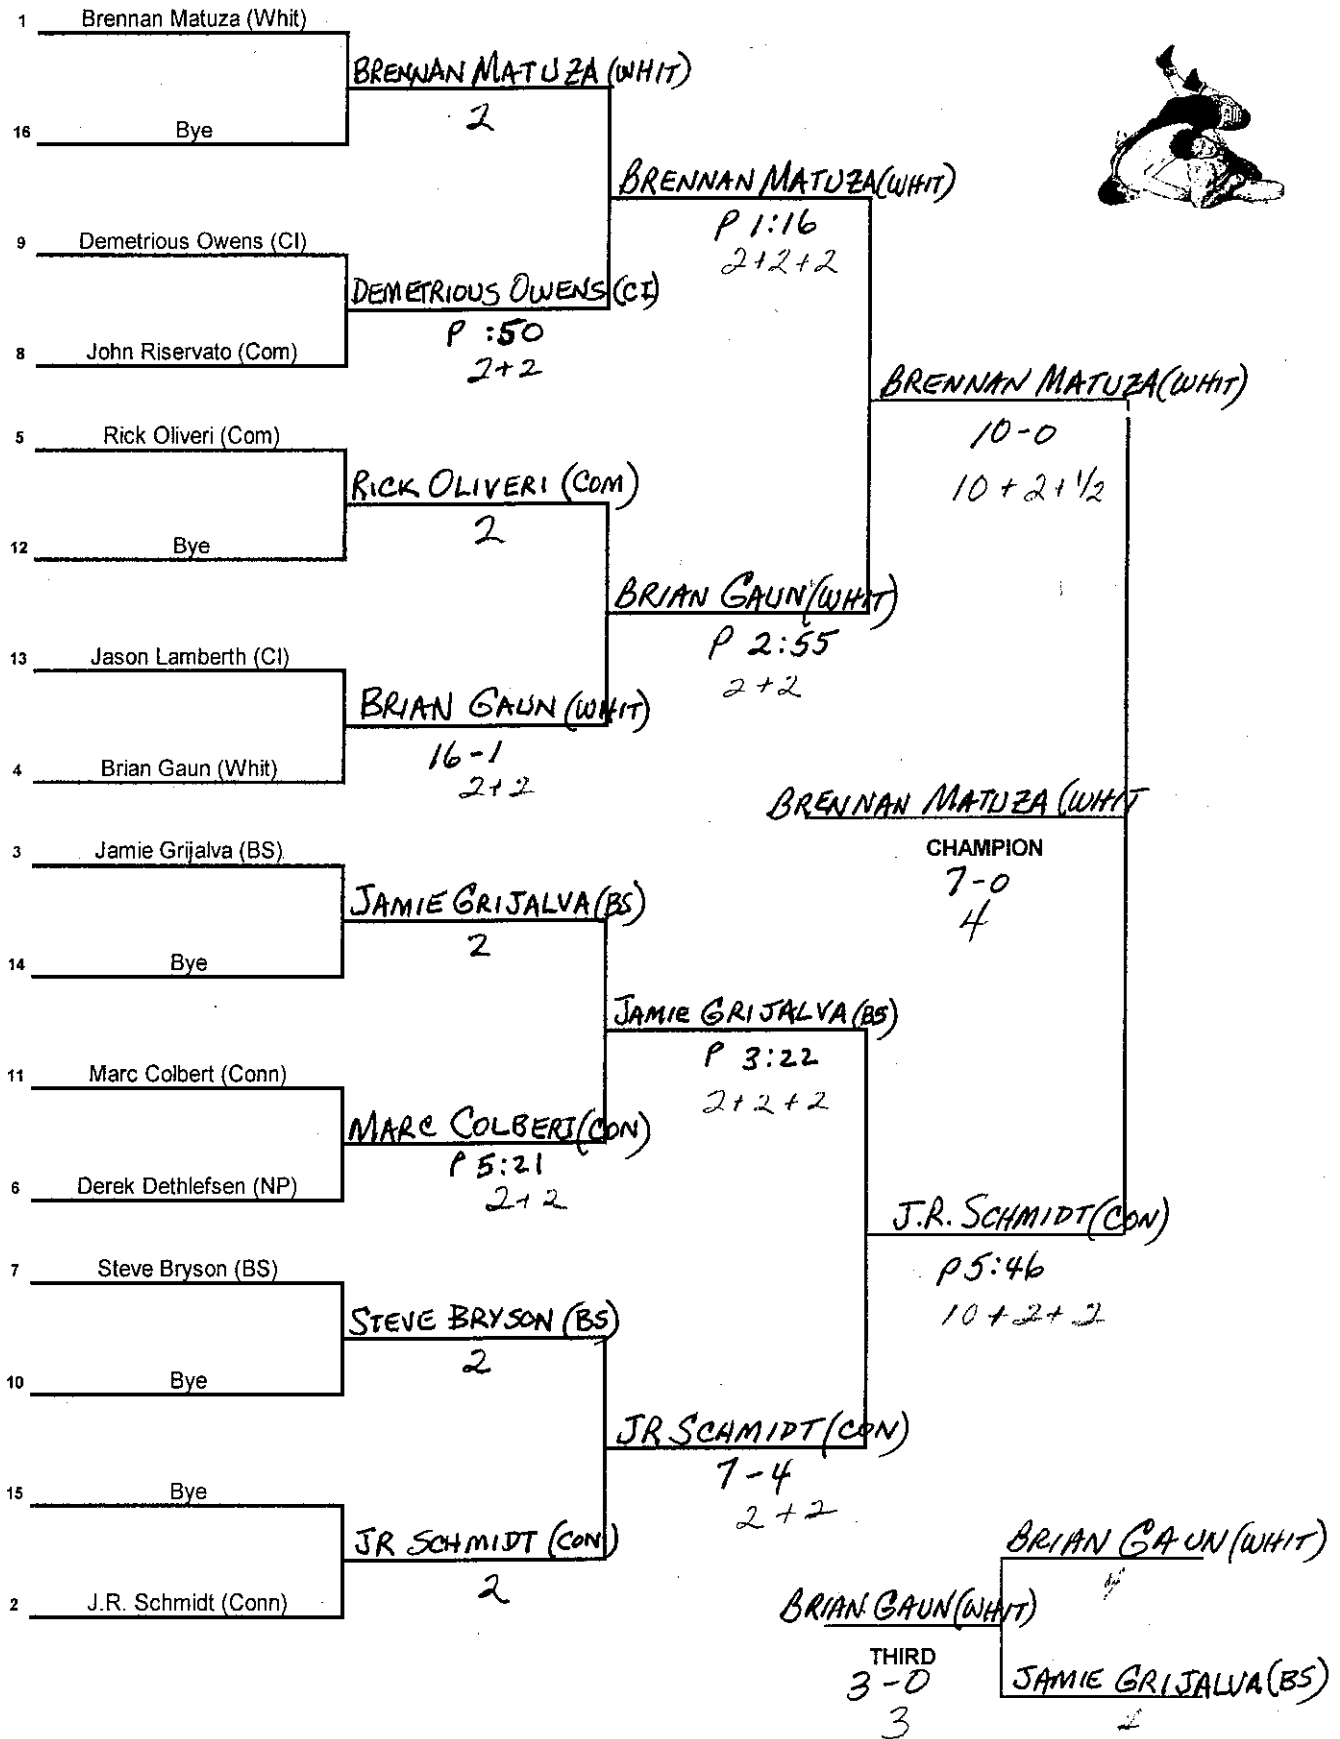

2000 SECTION XI  
LEAGUE 2 WRESTLING CHAMPIONSHIP

WEIGHT **103** lbs.

2000 SECTION XI  
LEAGUE 2 WRESTLING CHAMPIONSHIP

WEIGHT 112 lbs.

2000 SECTION XI  
LEAGUE 2 WRESTLING CHAMPIONSHIP

WEIGHT 119 lbs.

2000 SECTION XI  
LEAGUE 2 WRESTLING CHAMPIONSHIP

WEIGHT 125 lbs.

2000 SECTION XI  
LEAGUE 2 WRESTLING CHAMPIONSHIP

WEIGHT 130 lbs.

2000 SECTION XI  
LEAGUE 2 WRESTLING CHAMPIONSHIP

WEIGHT **135** lbs.

2000 SECTION XI  
LEAGUE 2 WRESTLING CHAMPIONSHIP

WEIGHT **140** lbs.

2000 SECTION XI  
LEAGUE 2 WRESTLING CHAMPIONSHIP

WEIGHT 145 lbs.

2000 SECTION XI  
LEAGUE 2 WRESTLING CHAMPIONSHIP

WEIGHT 152 lbs.

2000 SECTION XI  
LEAGUE 2 WRESTLING CHAMPIONSHIP

WEIGHT 160 lbs.

2000 SECTION XI  
LEAGUE 2 WRESTLING CHAMPIONSHIP