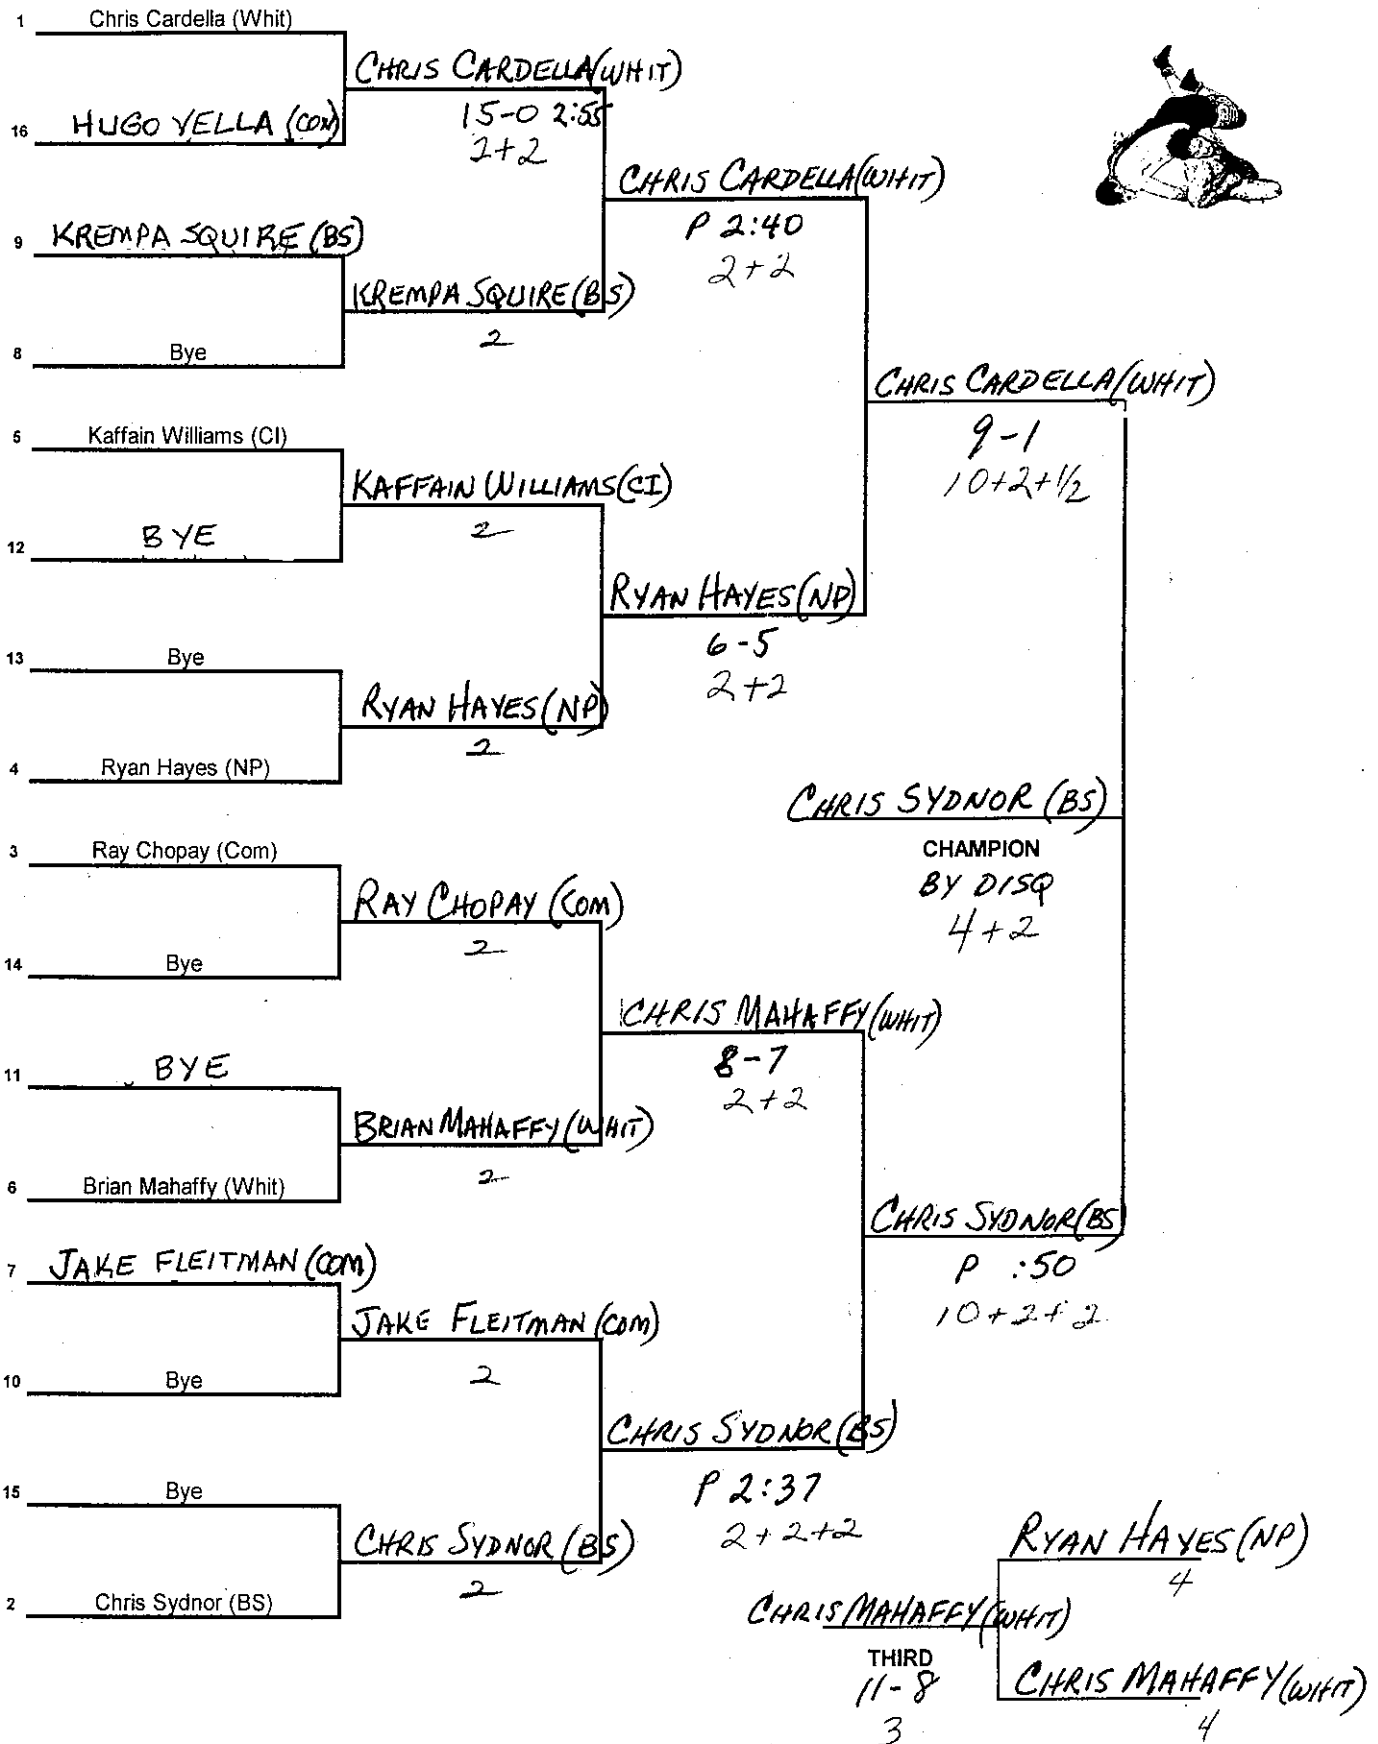

2000 SECTION XI
LEAGUE 2 WRESTLING CHAMPIONSHIP

WEIGHT 171 lbs.