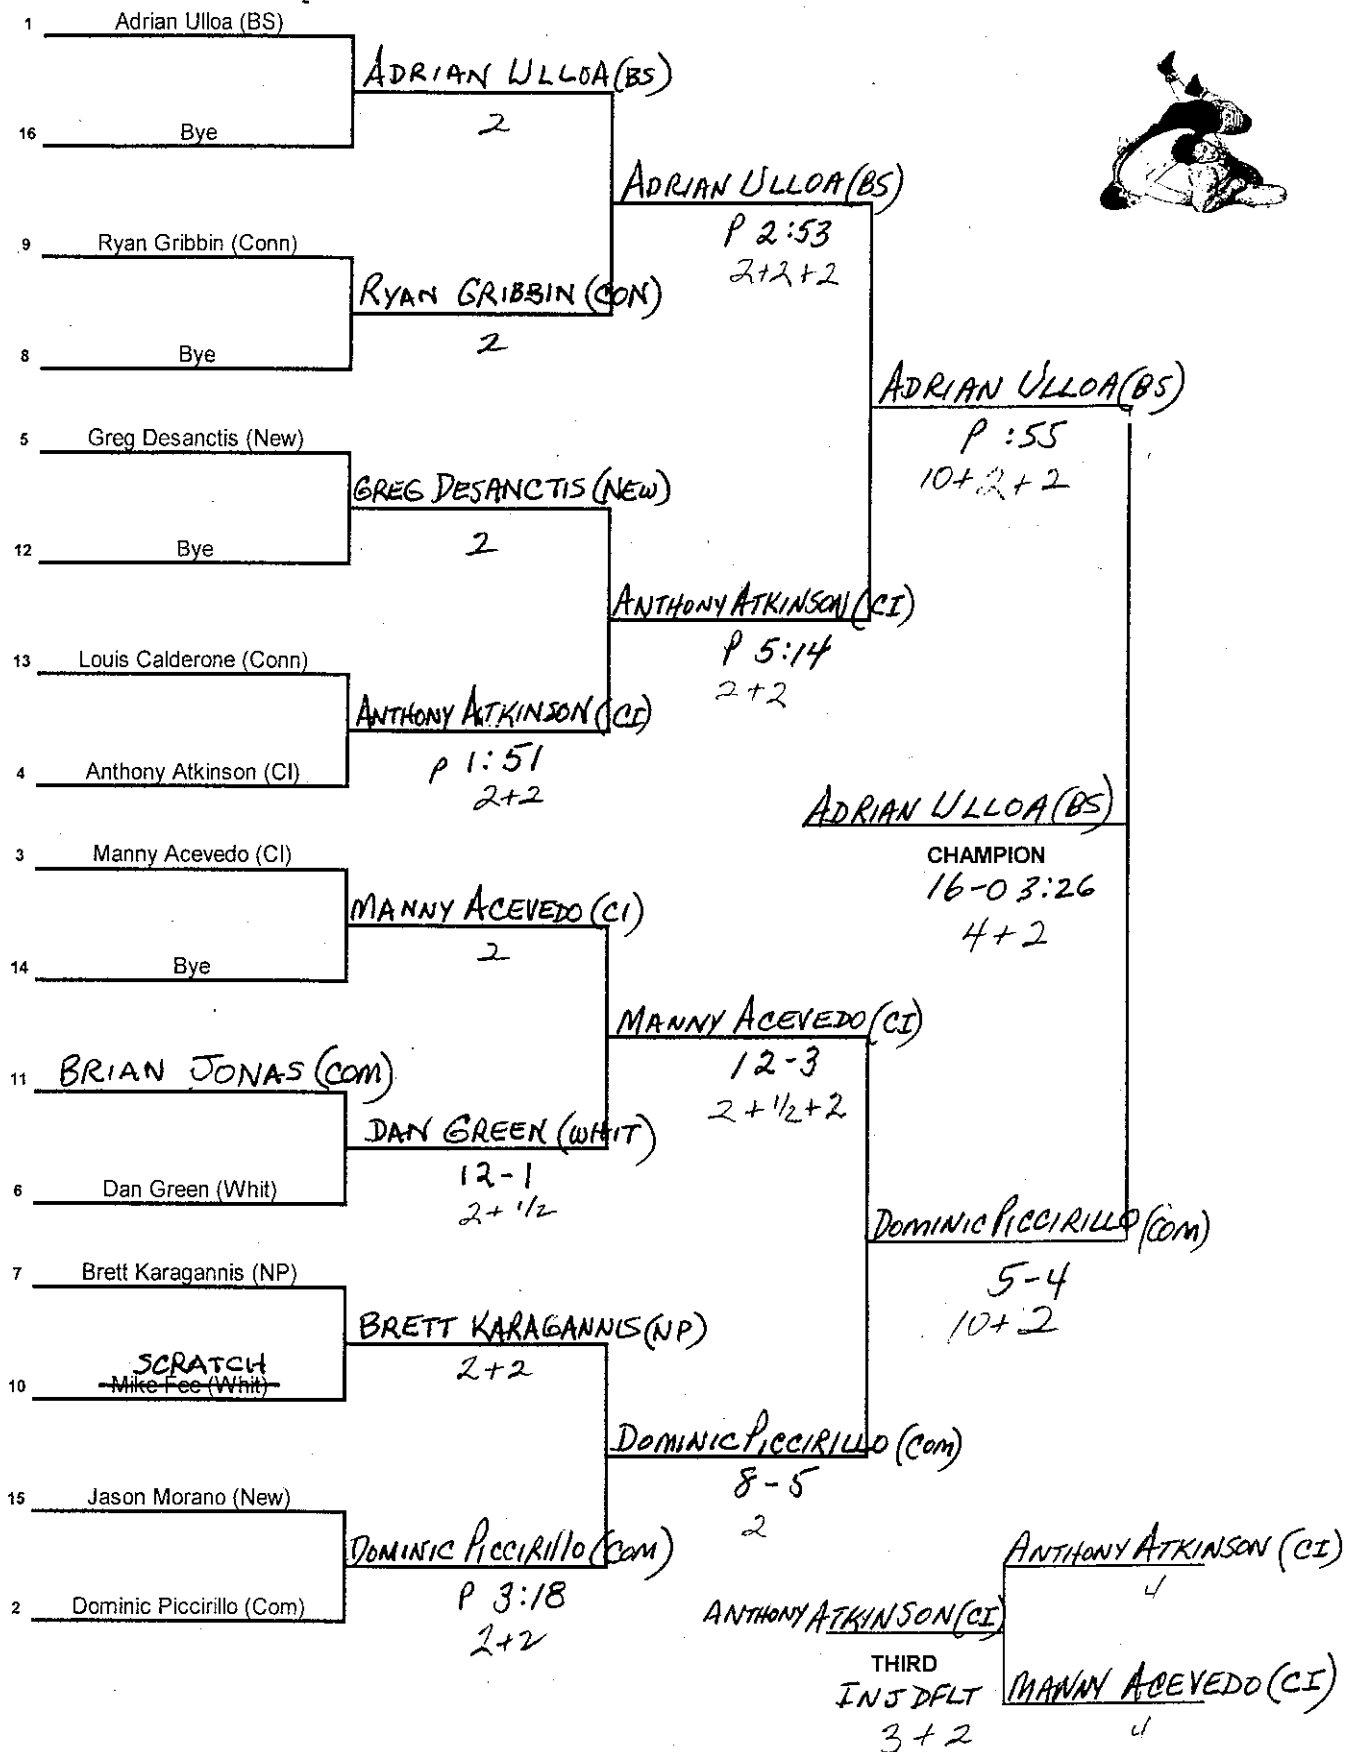

2000 SECTION XI  
LEAGUE 2 WRESTLING CHAMPIONSHIP

WEIGHT **103** lbs.

2000 SECTION XI  
LEAGUE 2 WRESTLING CHAMPIONSHIP

WEIGHT 112 lbs.

2000 SECTION XI  
LEAGUE 2 WRESTLING CHAMPIONSHIP

WEIGHT 119 lbs.

2000 SECTION XI  
LEAGUE 2 WRESTLING CHAMPIONSHIP

WEIGHT 125 lbs.

2000 SECTION XI  
LEAGUE 2 WRESTLING CHAMPIONSHIP

WEIGHT 130 lbs.

2000 SECTION XI  
LEAGUE 2 WRESTLING CHAMPIONSHIP

WEIGHT **135** lbs.

2000 SECTION XI  
LEAGUE 2 WRESTLING CHAMPIONSHIP

WEIGHT **140** lbs.

2000 SECTION XI  
LEAGUE 2 WRESTLING CHAMPIONSHIP

WEIGHT 145 lbs.

2000 SECTION XI  
LEAGUE 2 WRESTLING CHAMPIONSHIP

WEIGHT 152 lbs.

2000 SECTION XI  
LEAGUE 2 WRESTLING CHAMPIONSHIP

WEIGHT 160 lbs.

2000 SECTION XI  
LEAGUE 2 WRESTLING CHAMPIONSHIP

WEIGHT 171 lbs.

2000 SECTION XI  
LEAGUE 2 WRESTLING CHAMPIONSHIP

WEIGHT 189 lbs.

2000 SECTION XI  
LEAGUE 2 WRESTLING CHAMPIONSHIP

WEIGHT 215 lbs.

2000 SECTION XI  
LEAGUE 2 WRESTLING CHAMPIONSHIP

WEIGHT 275 lbs.