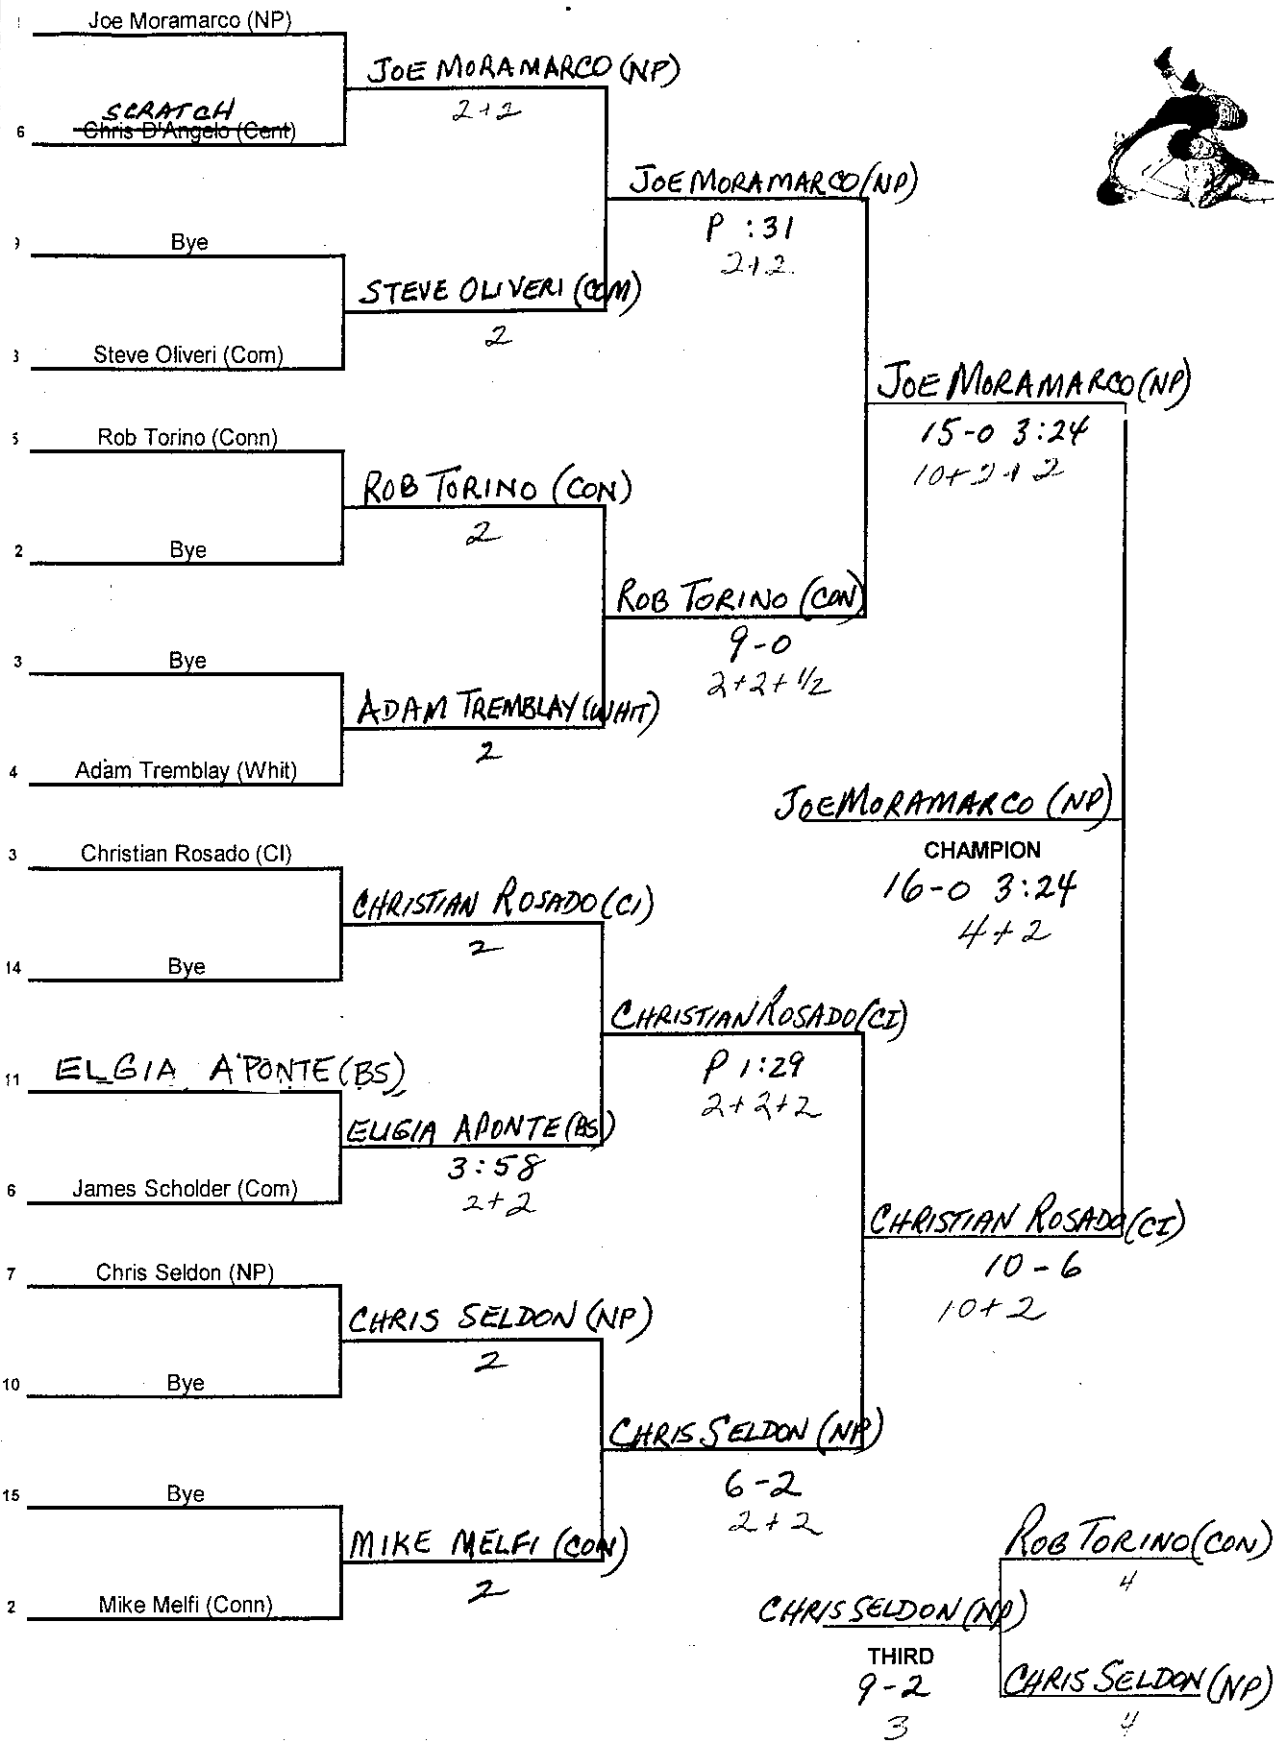

2000 SECTION XI  
LEAGUE 2 WRESTLING CHAMPIONSHIP

WEIGHT **103** lbs.

2000 SECTION XI  
LEAGUE 2 WRESTLING CHAMPIONSHIP

WEIGHT 112 lbs.

2000 SECTION XI  
LEAGUE 2 WRESTLING CHAMPIONSHIP

WEIGHT 119 lbs.

2000 SECTION XI  
LEAGUE 2 WRESTLING CHAMPIONSHIP

WEIGHT 125 lbs.

2000 SECTION XI  
LEAGUE 2 WRESTLING CHAMPIONSHIP

WEIGHT 130 lbs.

2000 SECTION XI  
LEAGUE 2 WRESTLING CHAMPIONSHIP

WEIGHT **135** lbs.

2000 SECTION XI  
LEAGUE 2 WRESTLING CHAMPIONSHIP

WEIGHT **140** lbs.

2000 SECTION XI  
LEAGUE 2 WRESTLING CHAMPIONSHIP

WEIGHT 145 lbs.

2000 SECTION XI  
LEAGUE 2 WRESTLING CHAMPIONSHIP

WEIGHT 152 lbs.

2000 SECTION XI  
LEAGUE 2 WRESTLING CHAMPIONSHIP

WEIGHT 160 lbs.

2000 SECTION XI  
LEAGUE 2 WRESTLING CHAMPIONSHIP

WEIGHT 171 lbs.

2000 SECTION XI  
LEAGUE 2 WRESTLING CHAMPIONSHIP

WEIGHT 189 lbs.

2000 SECTION XI  
LEAGUE 2 WRESTLING CHAMPIONSHIP

WEIGHT 215 lbs.

2000 SECTION XI  
LEAGUE 2 WRESTLING CHAMPIONSHIP

WEIGHT 275 lbs.