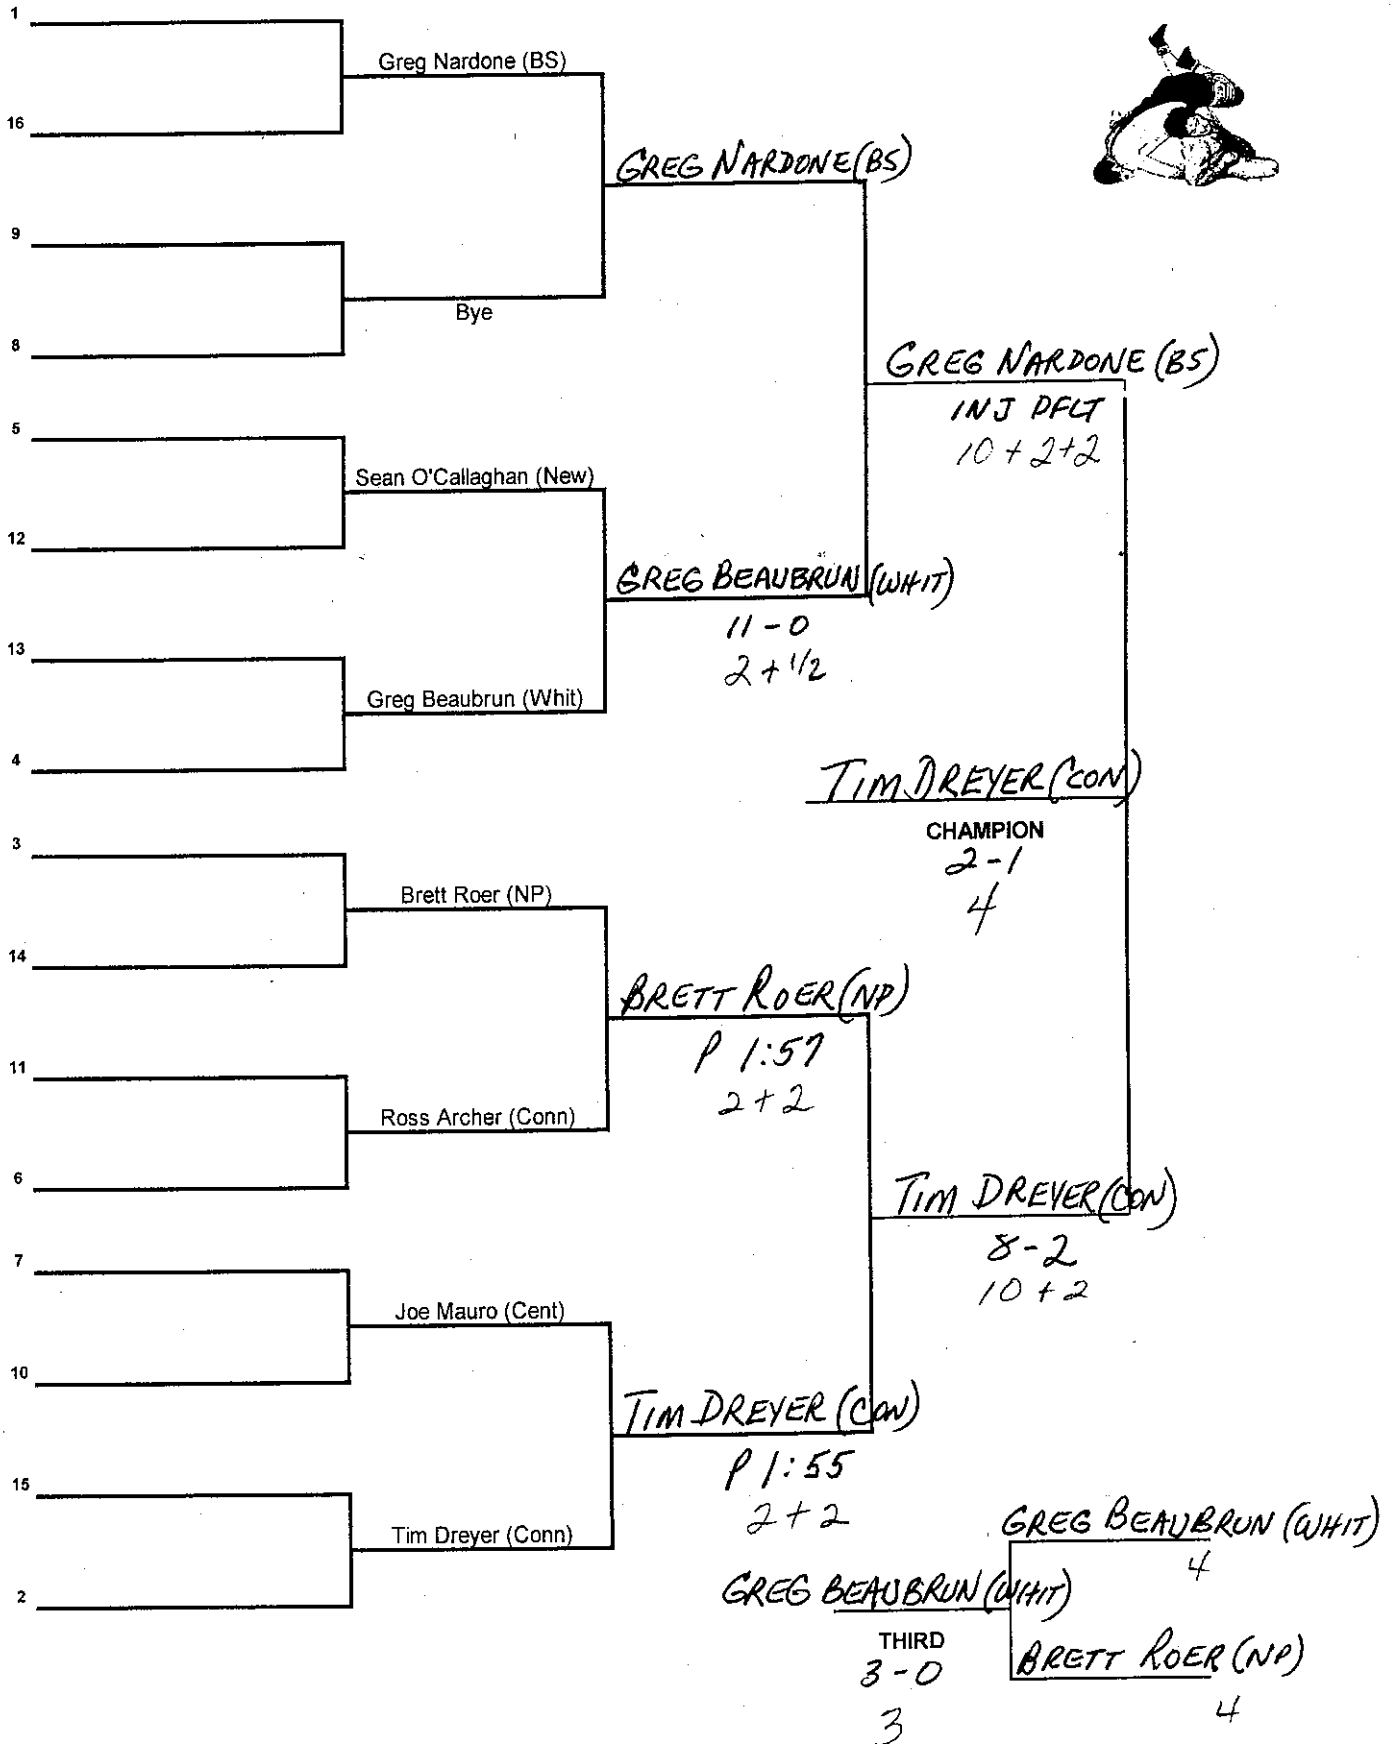

WEIGHT 171 lbs.

2000 SECTION XI  
LEAGUE 2 WRESTLING CHAMPIONSHIP

WEIGHT 189 lbs.

2000 SECTION XI  
LEAGUE 2 WRESTLING CHAMPIONSHIP

WEIGHT 215 lbs.

2000 SECTION XI  
LEAGUE 2 WRESTLING CHAMPIONSHIP

WEIGHT 275 lbs.