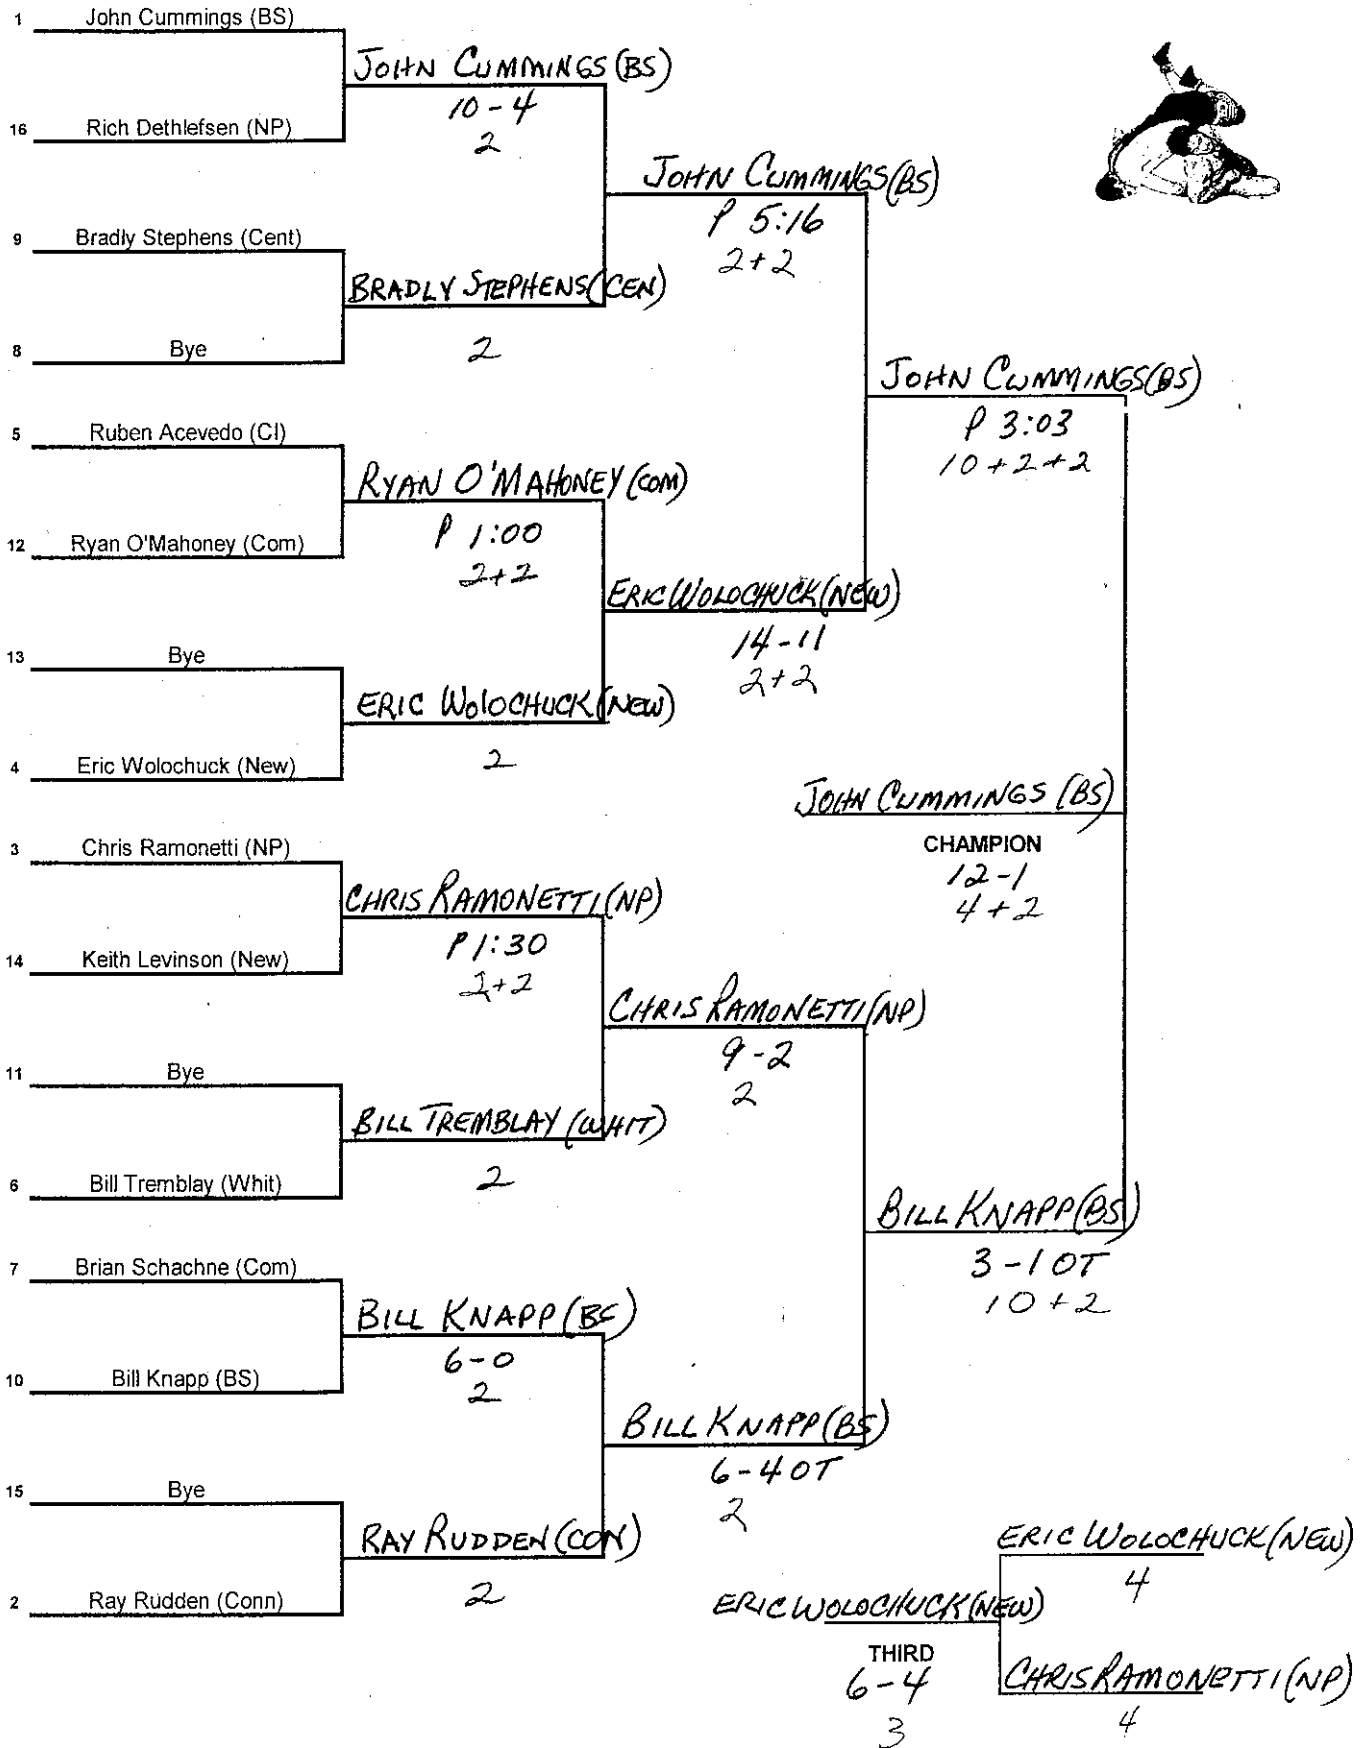

2000 SECTION XI  
LEAGUE 2 WRESTLING CHAMPIONSHIP

WEIGHT **103** lbs.

2000 SECTION XI  
LEAGUE 2 WRESTLING CHAMPIONSHIP

WEIGHT 112 lbs.

2000 SECTION XI  
LEAGUE 2 WRESTLING CHAMPIONSHIP

WEIGHT 119 lbs.

2000 SECTION XI  
LEAGUE 2 WRESTLING CHAMPIONSHIP

WEIGHT 125 lbs.

2000 SECTION XI  
LEAGUE 2 WRESTLING CHAMPIONSHIP

WEIGHT 130 lbs.

2000 SECTION XI  
LEAGUE 2 WRESTLING CHAMPIONSHIP

WEIGHT **135** lbs.

2000 SECTION XI  
LEAGUE 2 WRESTLING CHAMPIONSHIP

WEIGHT **140** lbs.

2000 SECTION XI  
LEAGUE 2 WRESTLING CHAMPIONSHIP

WEIGHT 145 lbs.

2000 SECTION XI  
LEAGUE 2 WRESTLING CHAMPIONSHIP

WEIGHT 152 lbs.

2000 SECTION XI  
LEAGUE 2 WRESTLING CHAMPIONSHIP

WEIGHT 160 lbs.

2000 SECTION XI  
LEAGUE 2 WRESTLING CHAMPIONSHIP

WEIGHT 171 lbs.

2000 SECTION XI  
LEAGUE 2 WRESTLING CHAMPIONSHIP

WEIGHT 189 lbs.

2000 SECTION XI  
LEAGUE 2 WRESTLING CHAMPIONSHIP

WEIGHT 215 lbs.

2000 SECTION XI  
LEAGUE 2 WRESTLING CHAMPIONSHIP

WEIGHT 275 lbs.