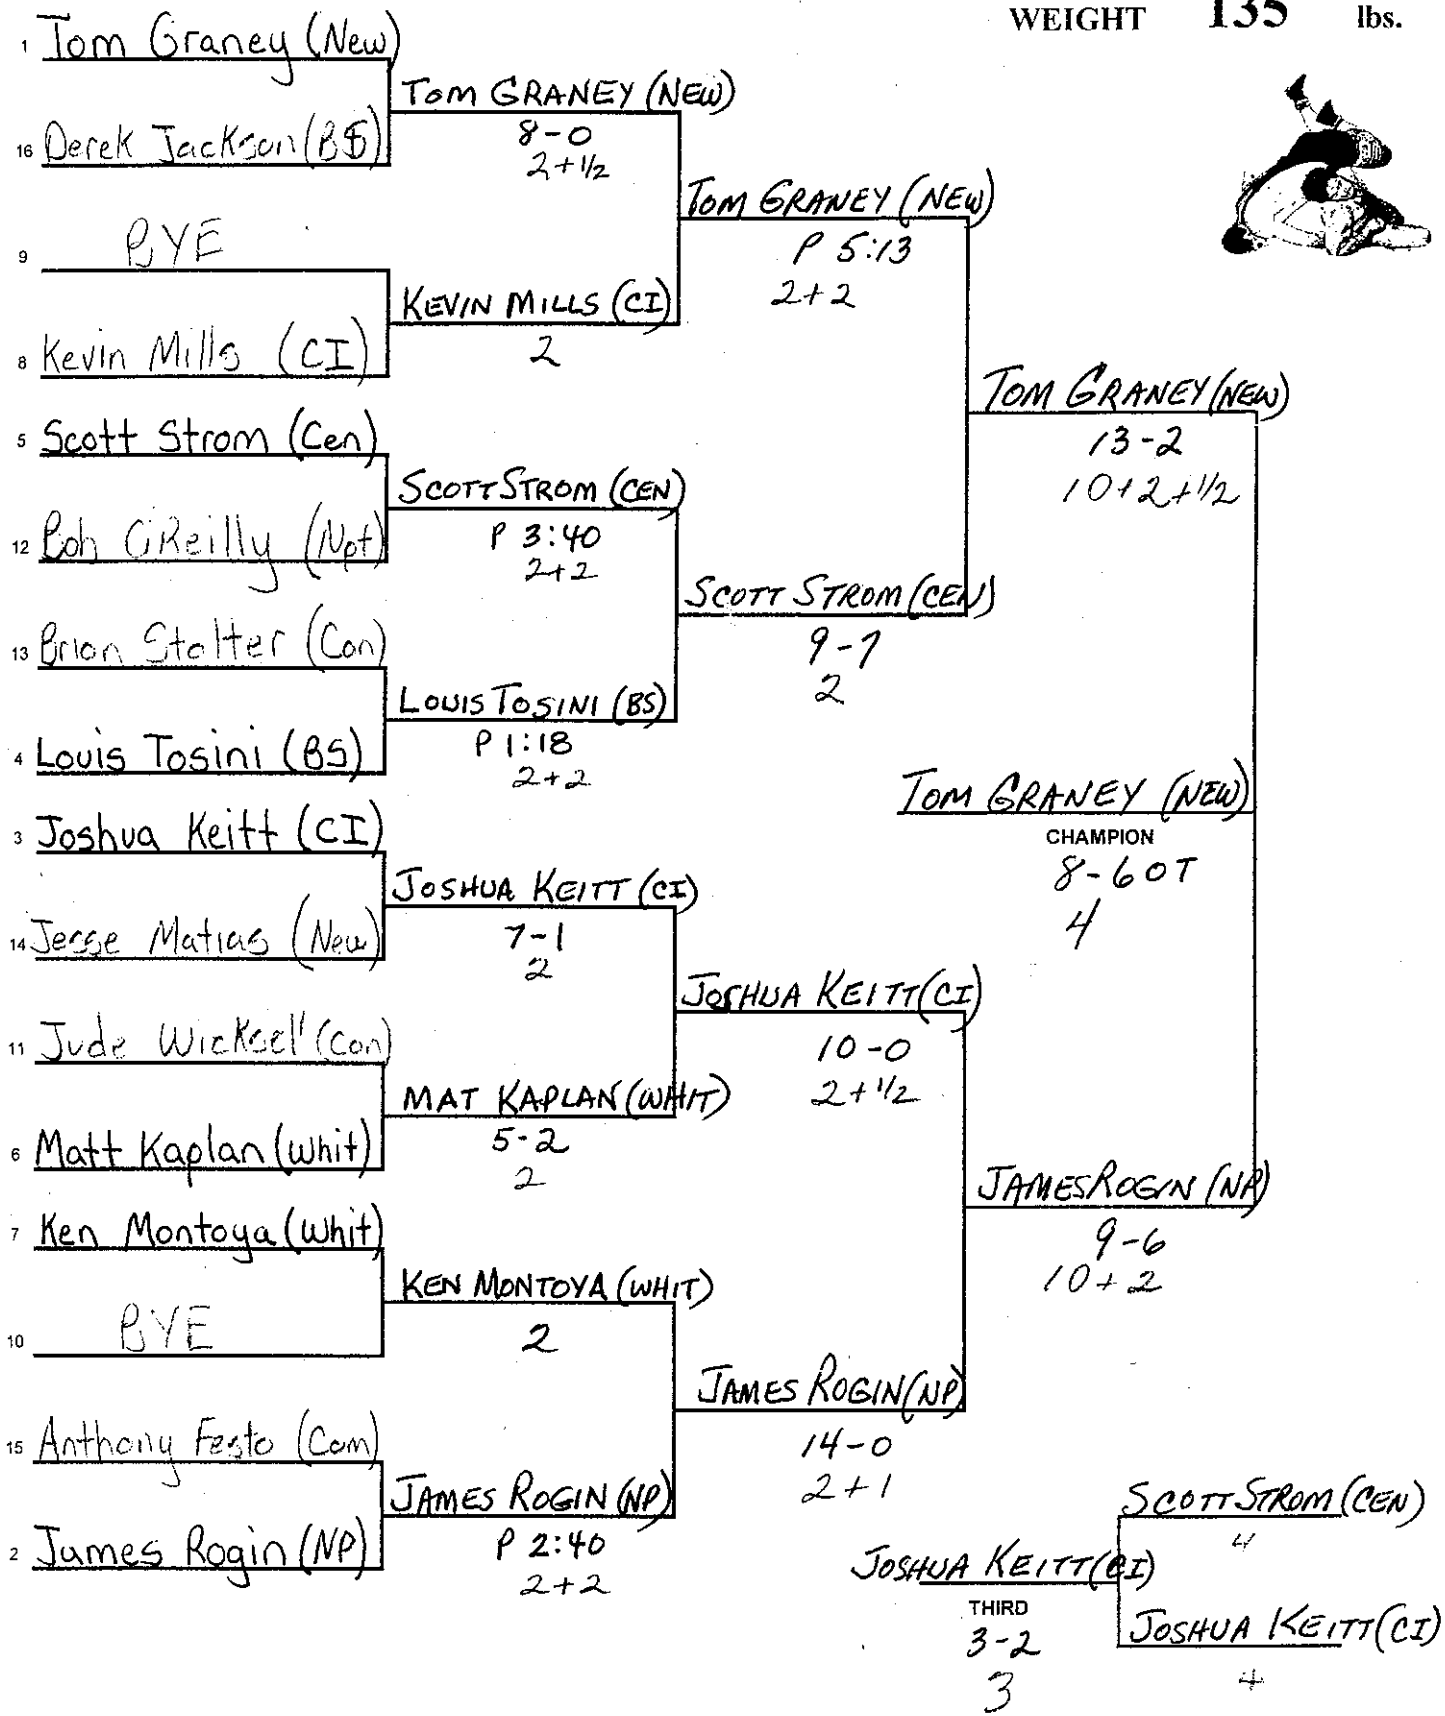

2000 SECTION XI  
LEAGUE 2 WRESTLING CHAMPIONSHIP

WEIGHT **103** lbs.

2000 SECTION XI  
LEAGUE 2 WRESTLING CHAMPIONSHIP

WEIGHT 112 lbs.

2000 SECTION XI  
LEAGUE 2 WRESTLING CHAMPIONSHIP

WEIGHT 119 lbs.

2000 SECTION XI  
LEAGUE 2 WRESTLING CHAMPIONSHIP

WEIGHT 125 lbs.

2000 SECTION XI  
LEAGUE 2 WRESTLING CHAMPIONSHIP

WEIGHT 130 lbs.

2000 SECTION XI  
LEAGUE 2 WRESTLING CHAMPIONSHIP

WEIGHT **135** lbs.

2000 SECTION XI  
LEAGUE 2 WRESTLING CHAMPIONSHIP

WEIGHT **140** lbs.

2000 SECTION XI  
LEAGUE 2 WRESTLING CHAMPIONSHIP

WEIGHT 145 lbs.

2000 SECTION XI  
LEAGUE 2 WRESTLING CHAMPIONSHIP

WEIGHT 152 lbs.

2000 SECTION XI  
LEAGUE 2 WRESTLING CHAMPIONSHIP

WEIGHT 160 lbs.

2000 SECTION XI  
LEAGUE 2 WRESTLING CHAMPIONSHIP