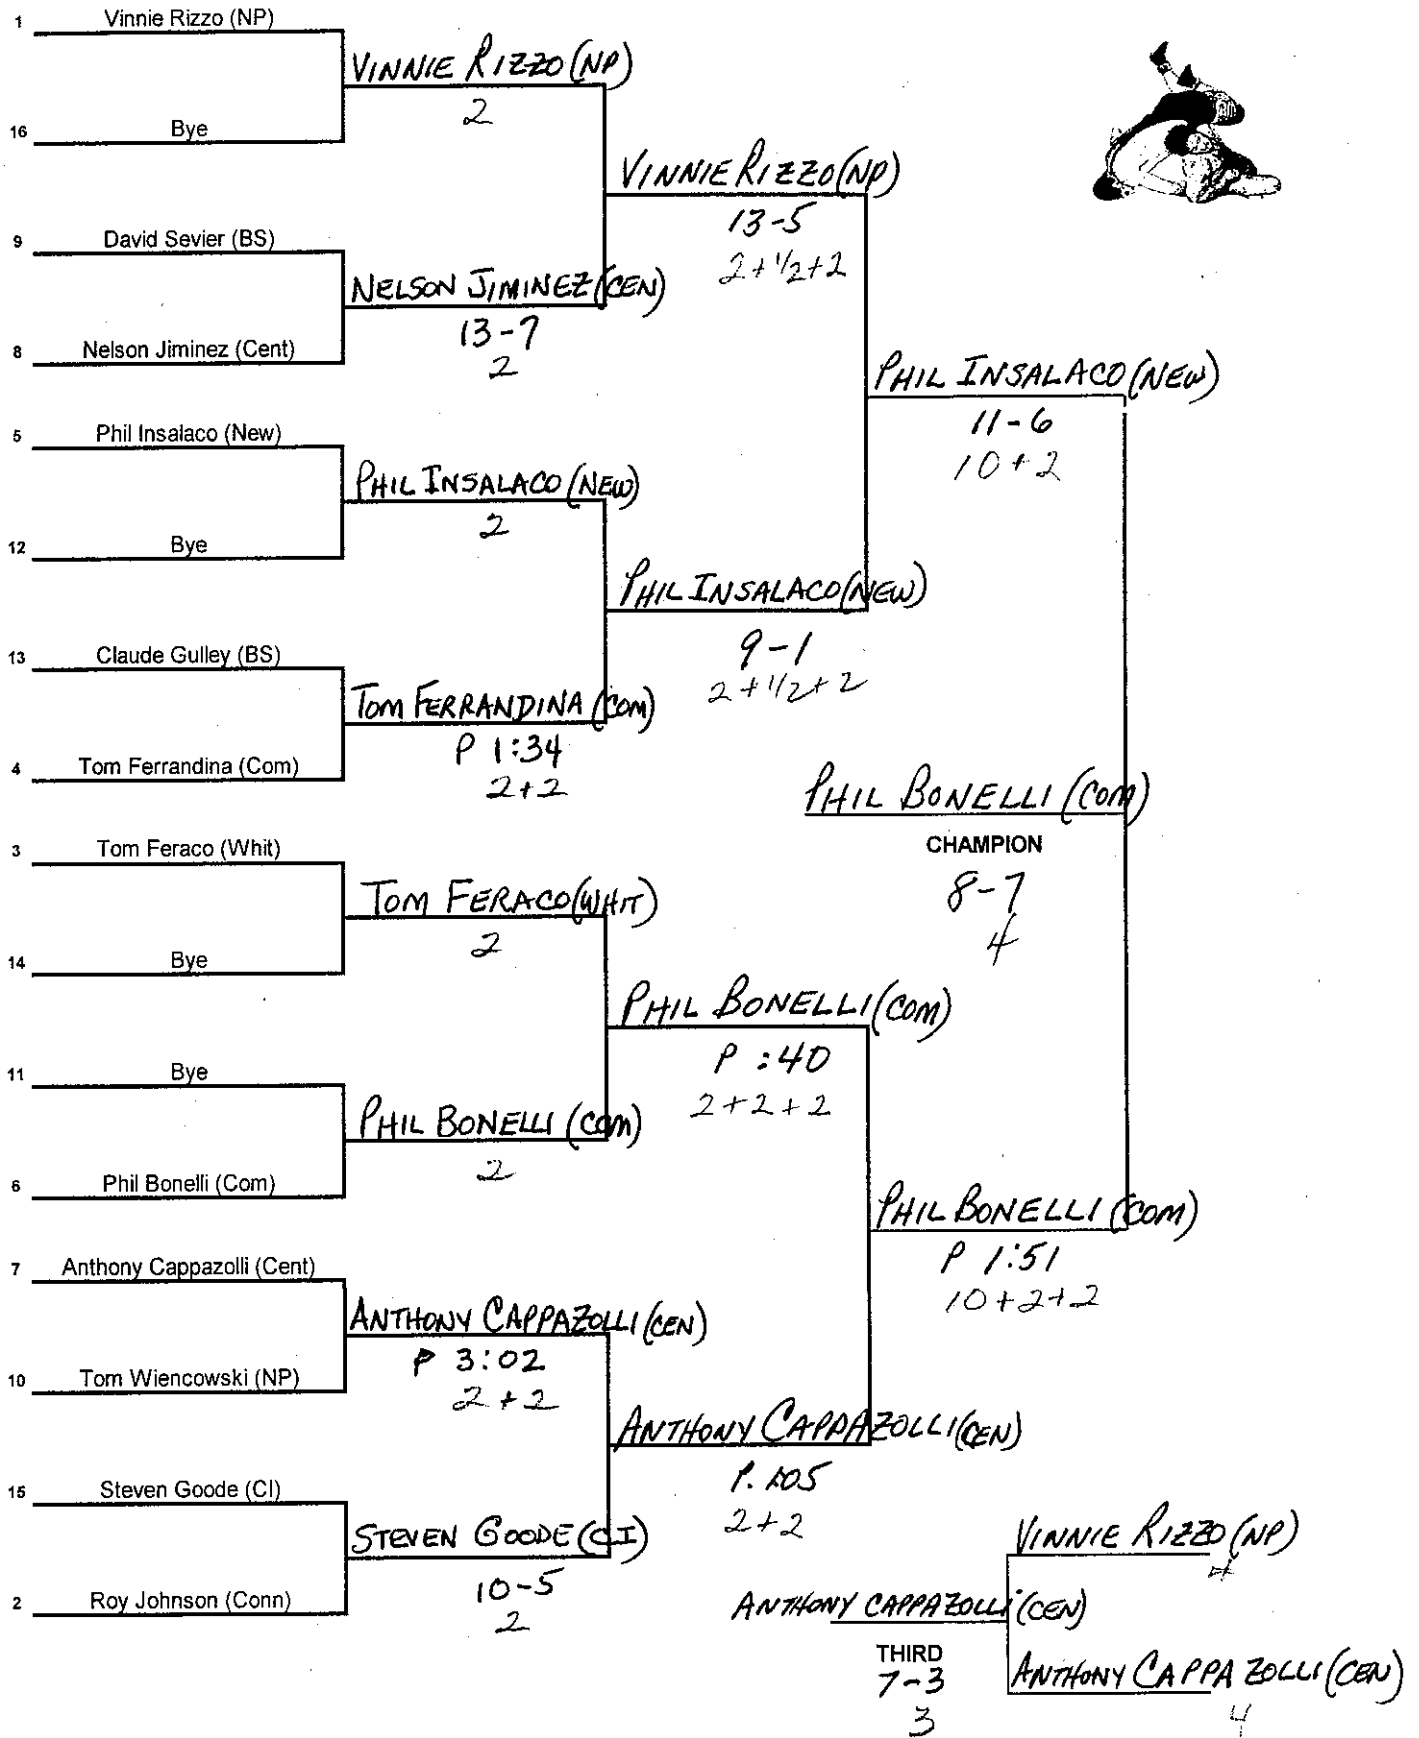

2000 SECTION XI
LEAGUE 2 WRESTLING CHAMPIONSHIP

WEIGHT 189 lbs.