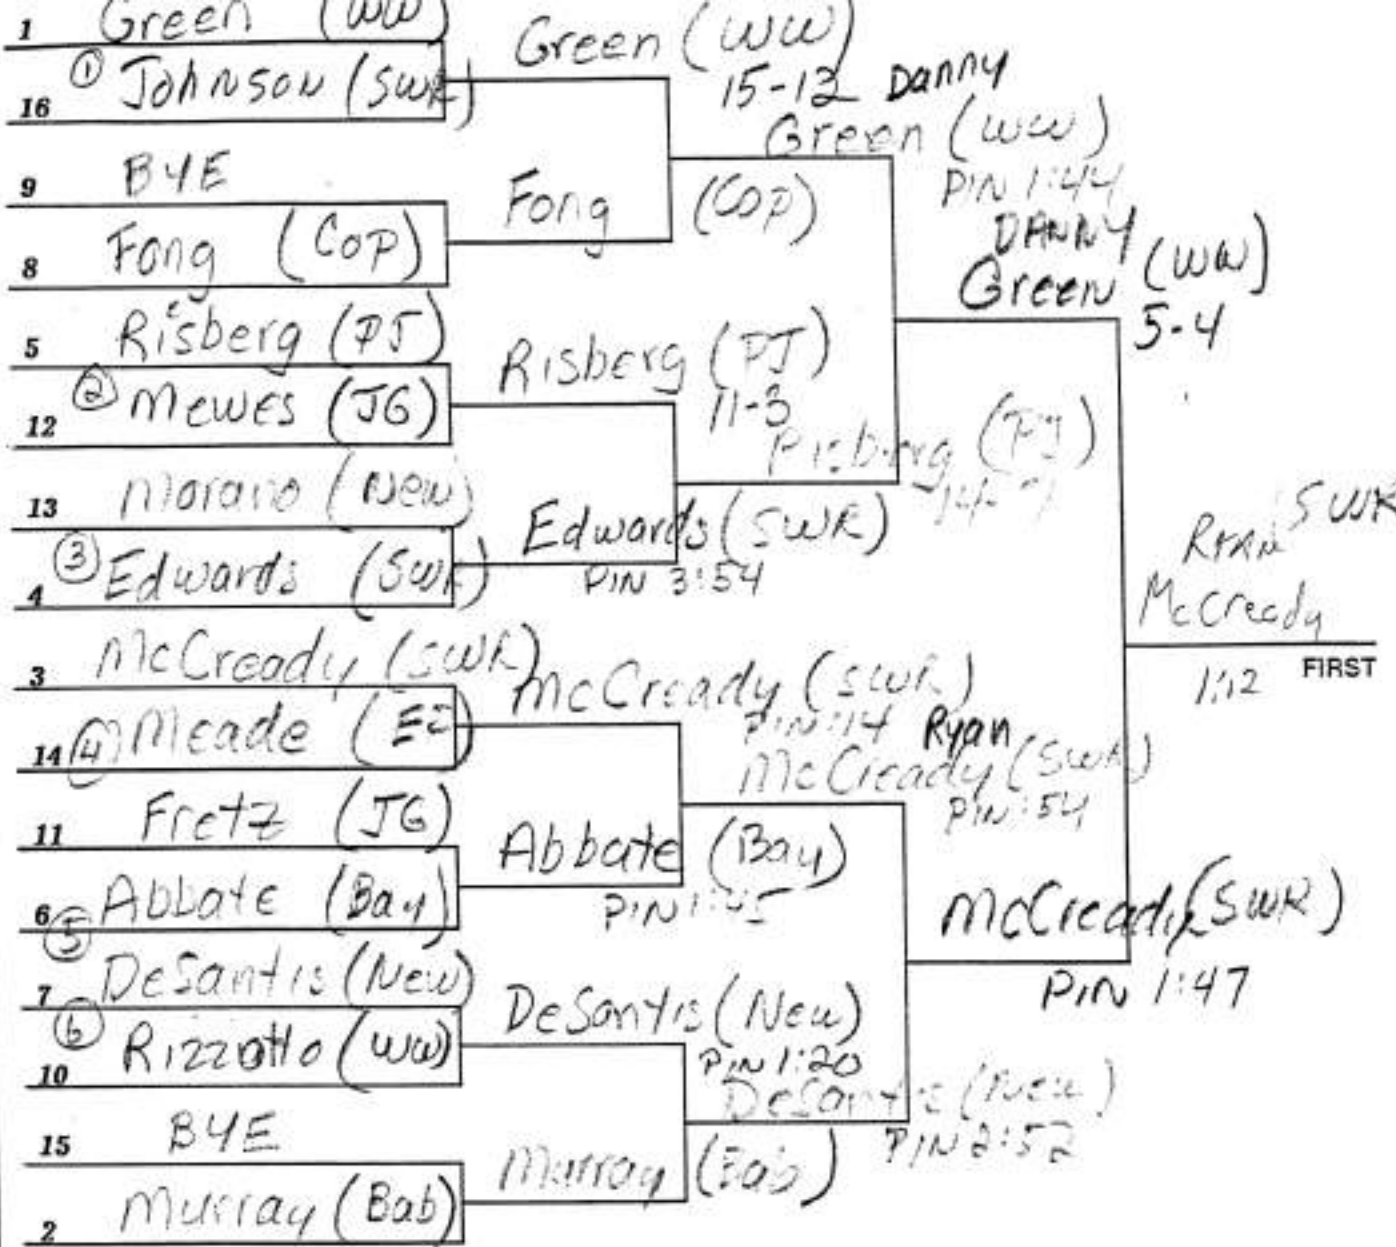

DATE: Saturday, December 18, 1999

TOURNAMENT: Andrew Peers Memorial Wrestling

WEIGHT

96

96 ANDREW PEERS
MEMORIAL
TOURNAMENT

103

112

DATE: Saturday, December 18, 1999

TOURNAMENT: Andrew Peers Memorial Wrestling

WEIGHT

119

119

125

130

135

DATE: Saturday, December 18, 1999

TOURNAMENT: Andrew Peers Memorial Wrestling

WEIGHT

142

140

DATE: Saturday, December 18, 1999

TOURNAMENT: Andrew Peers Memorial Wrestling

WEIGHT

145

40

CONSOLATIONS

145

DATE: Saturday, December 18, 1999

TOURNAMENT: Andrew Peers Memorial Wrestling

WEIGHT

152

152