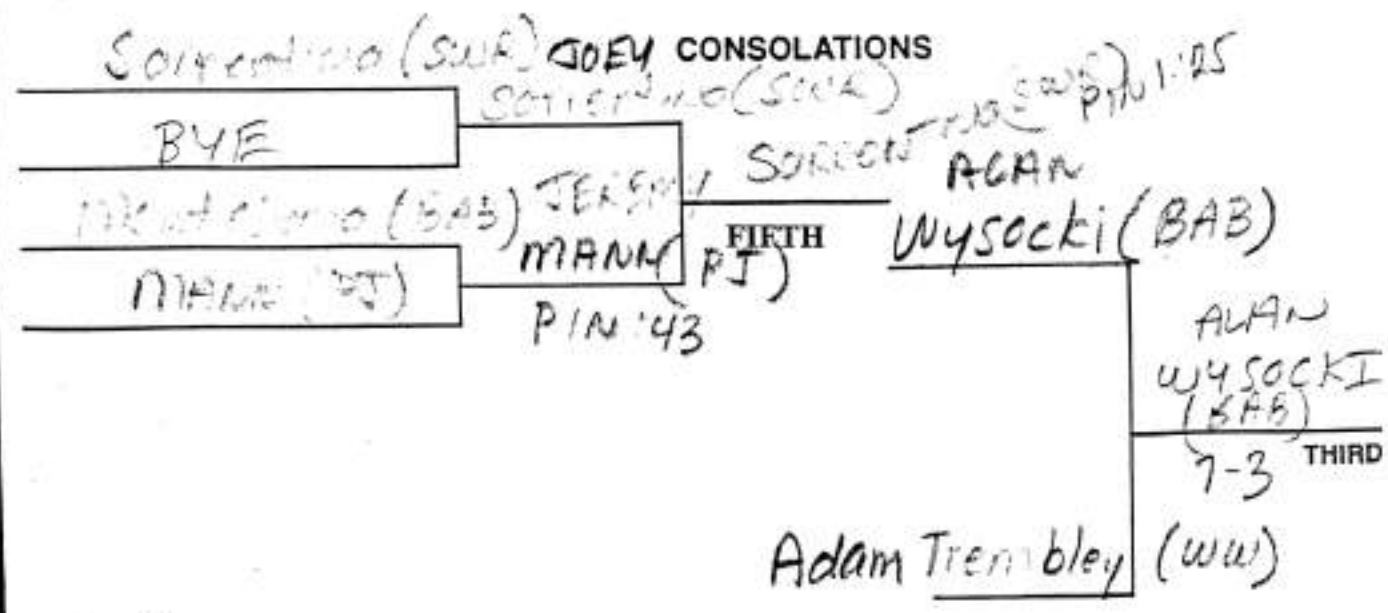

DATE: Saturday, December 18, 1999

TOURNAMENT: Andrew Peers Memorial Wrestling

WEIGHT

96

96 ANDREW PEERS
MEMORIAL
TOURNAMENT

103

112

DATE: Saturday, December 18, 1999

TOURNAMENT: Andrew Peers Memorial Wrestling

WEIGHT

119

119

125

130

135

DATE: Saturday, December 18, 1999