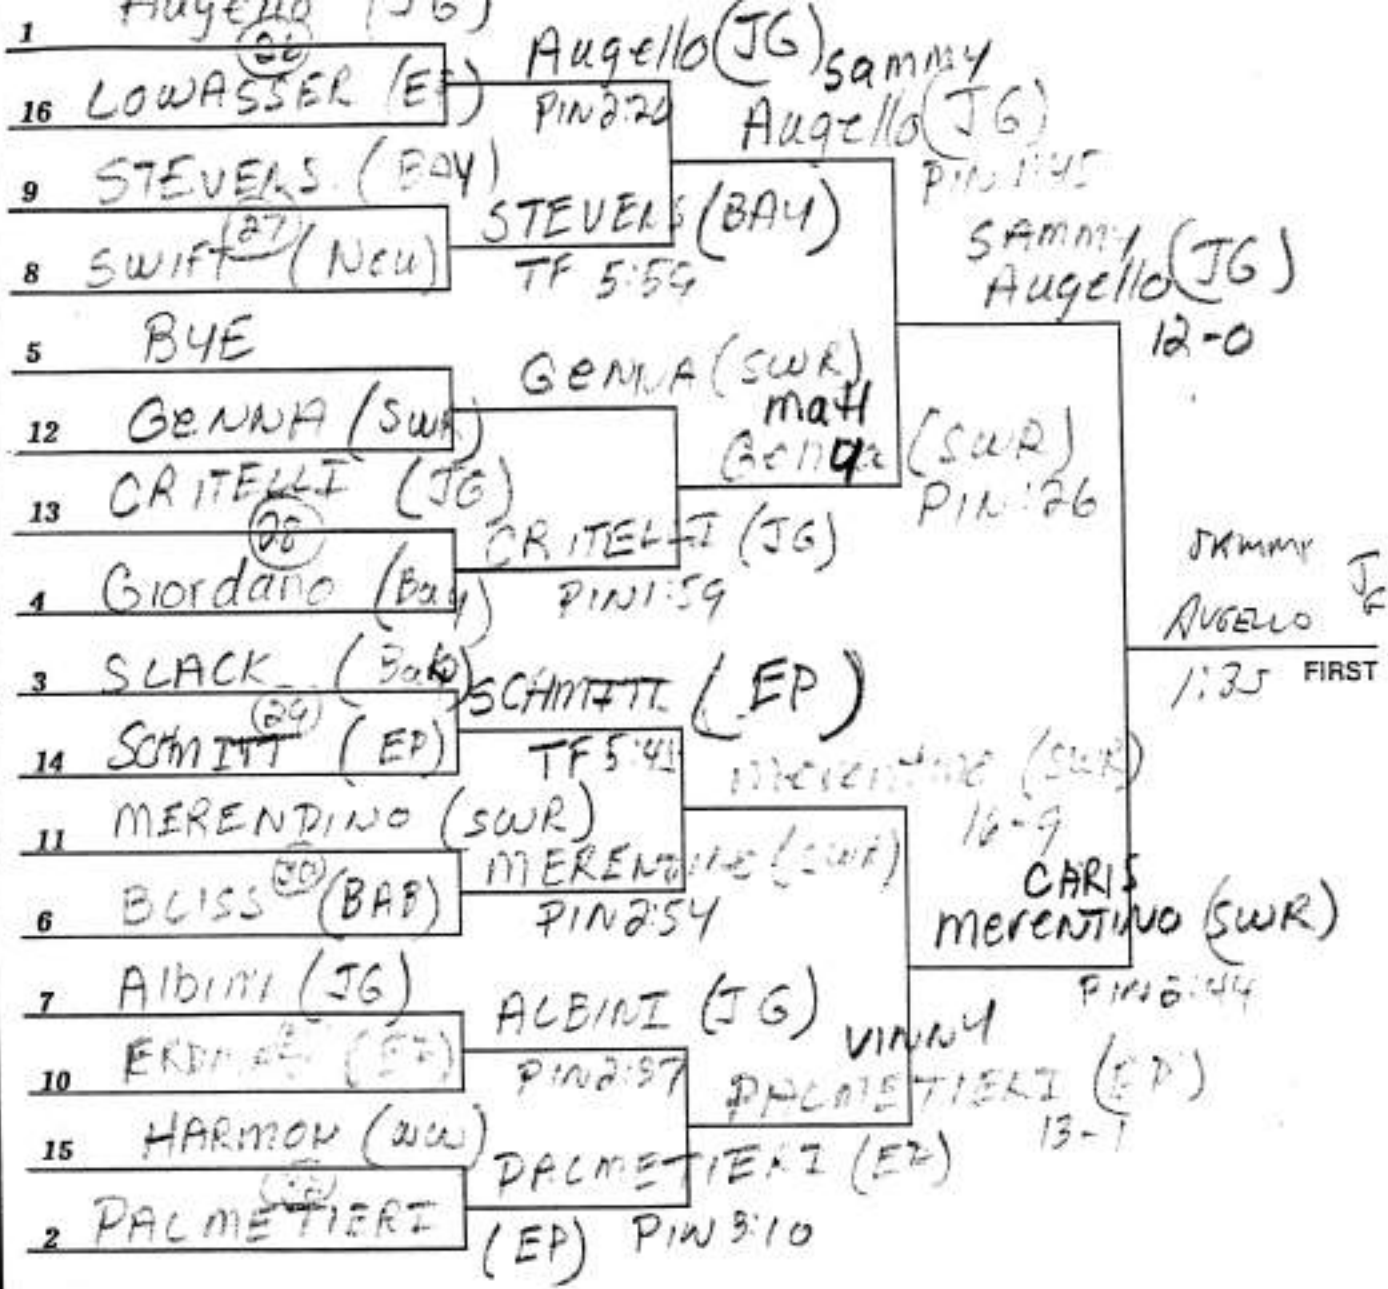

DATE: Saturday, December 18, 1999

TOURNAMENT: Andrew Peers Memorial Wrestling

WEIGHT

96

96 ANDREW PEERS
MEMORIAL
TOURNAMENT

103

112

DATE: Saturday, December 18, 1999

TOURNAMENT: Andrew Peers Memorial Wrestling

WEIGHT

119

119

125

130

135

DATE: Saturday, December 18, 1999

TOURNAMENT: Andrew Peers Memorial Wrestling

WEIGHT

142

140

DATE: Saturday, December 18, 1999

TOURNAMENT: Andrew Peers Memorial Wrestling

WEIGHT

145