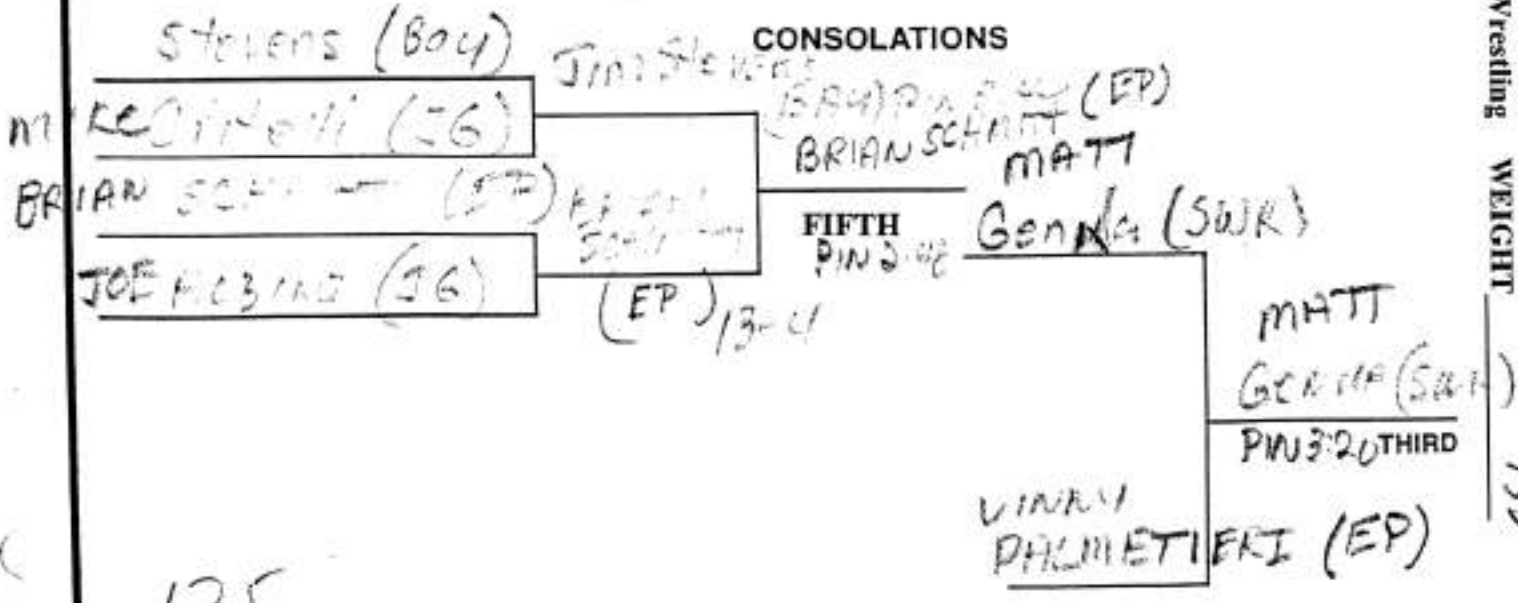

TOURNAMENT: Andrew Peers Memorial Wrestling

WEIGHT

119

119

125

130

135

DATE: Saturday, December 18, 1999