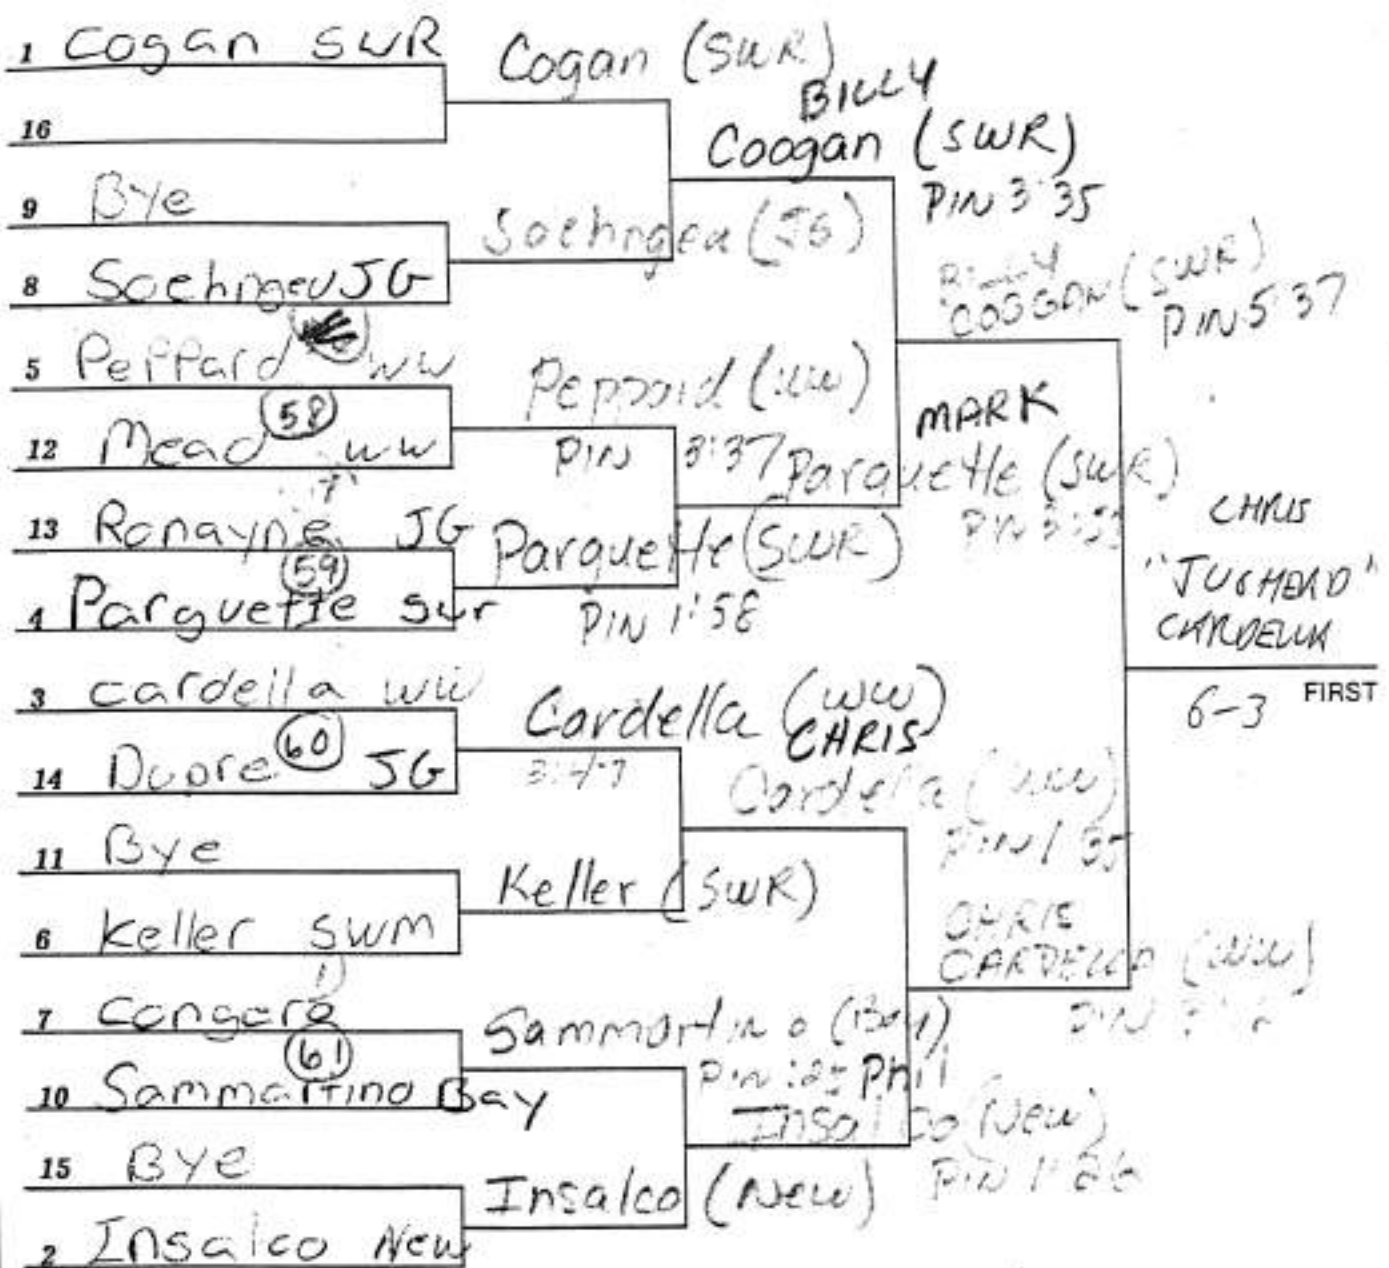

DATE: Saturday, December 18, 1999

TOURNAMENT: Andrew Peers Memorial Wrestling

WEIGHT

171

171