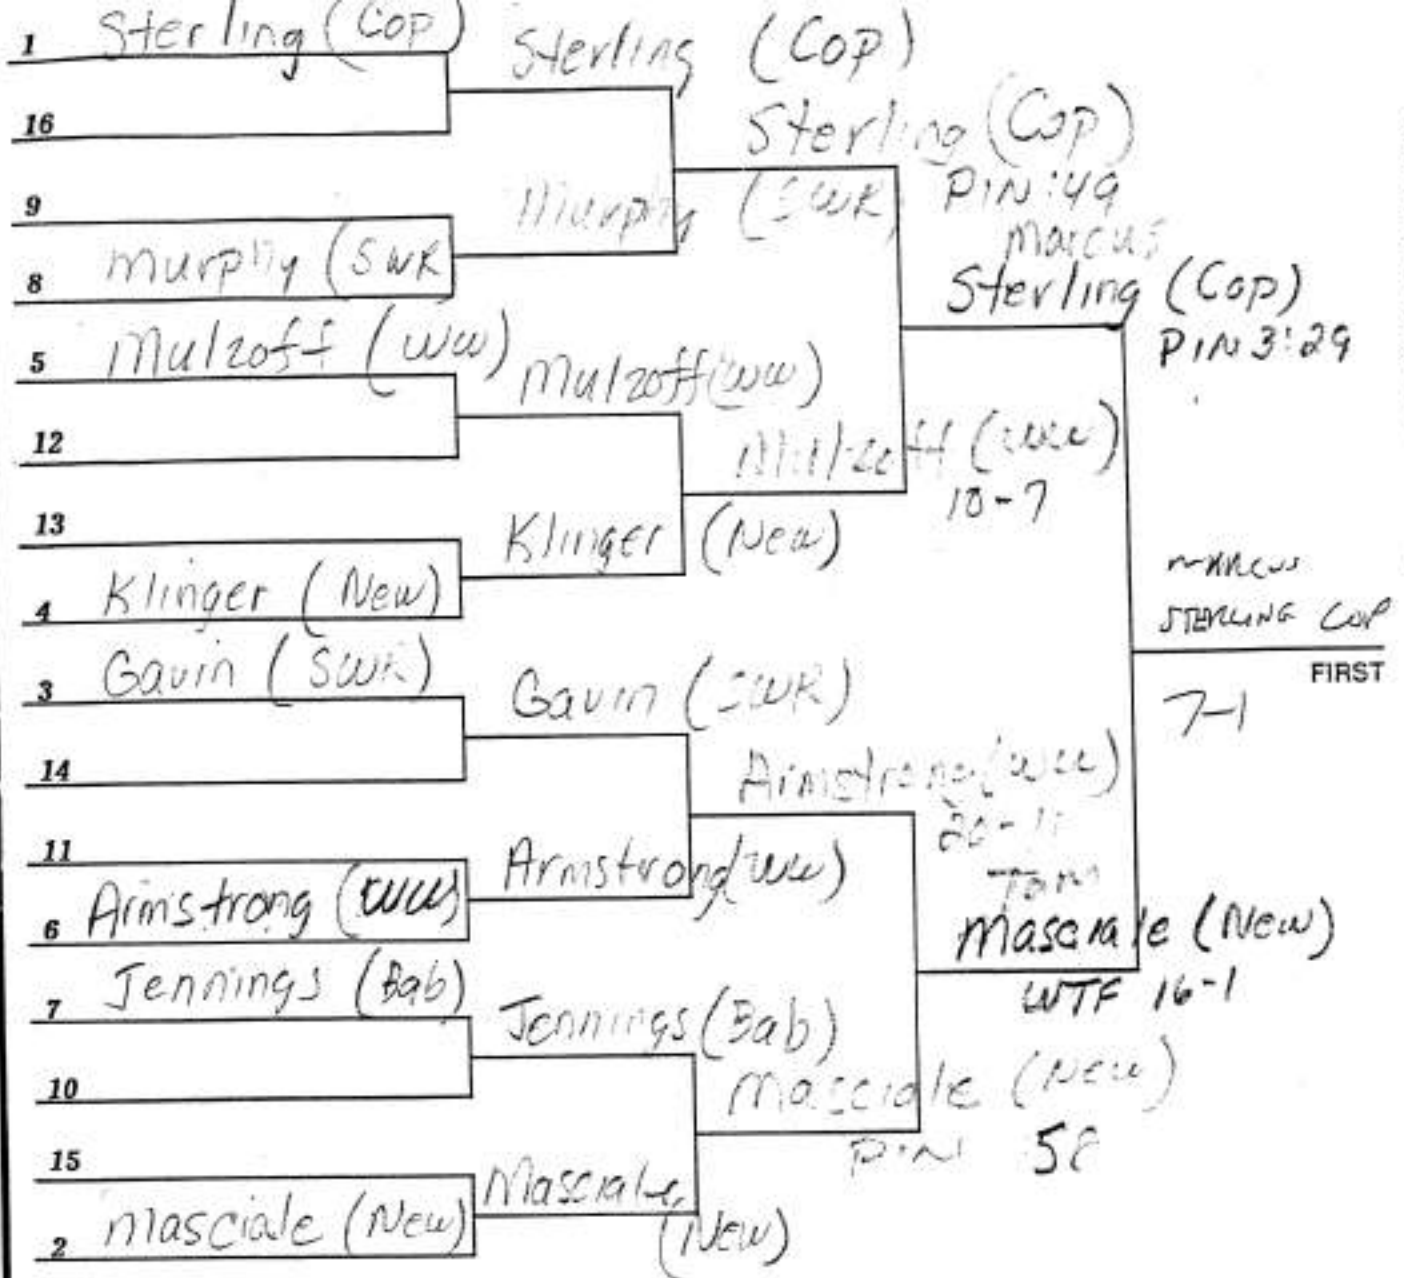

DATE: Saturday, December 18, 1999

TOURNAMENT: Andrew Peers Memorial Wrestling

WEIGHT

96

96 ANDREW PEERS
MEMORIAL
TOURNAMENT

103

112

DATE: Saturday, December 18, 1999

TOURNAMENT: Andrew Peers Memorial Wrestling

WEIGHT

119

119

125

130

135

DATE: Saturday, December 18, 1999

TOURNAMENT: Andrew Peers Memorial Wrestling

WEIGHT

142

140

DATE: Saturday, December 18, 1999

TOURNAMENT: Andrew Peers Memorial Wrestling

WEIGHT

145

WEIGHT

189

189

215

DATE: Saturday, December 18, 1999

TOURNAMENT: Andrew Peers Memorial Wrestling

WEIGHT

275