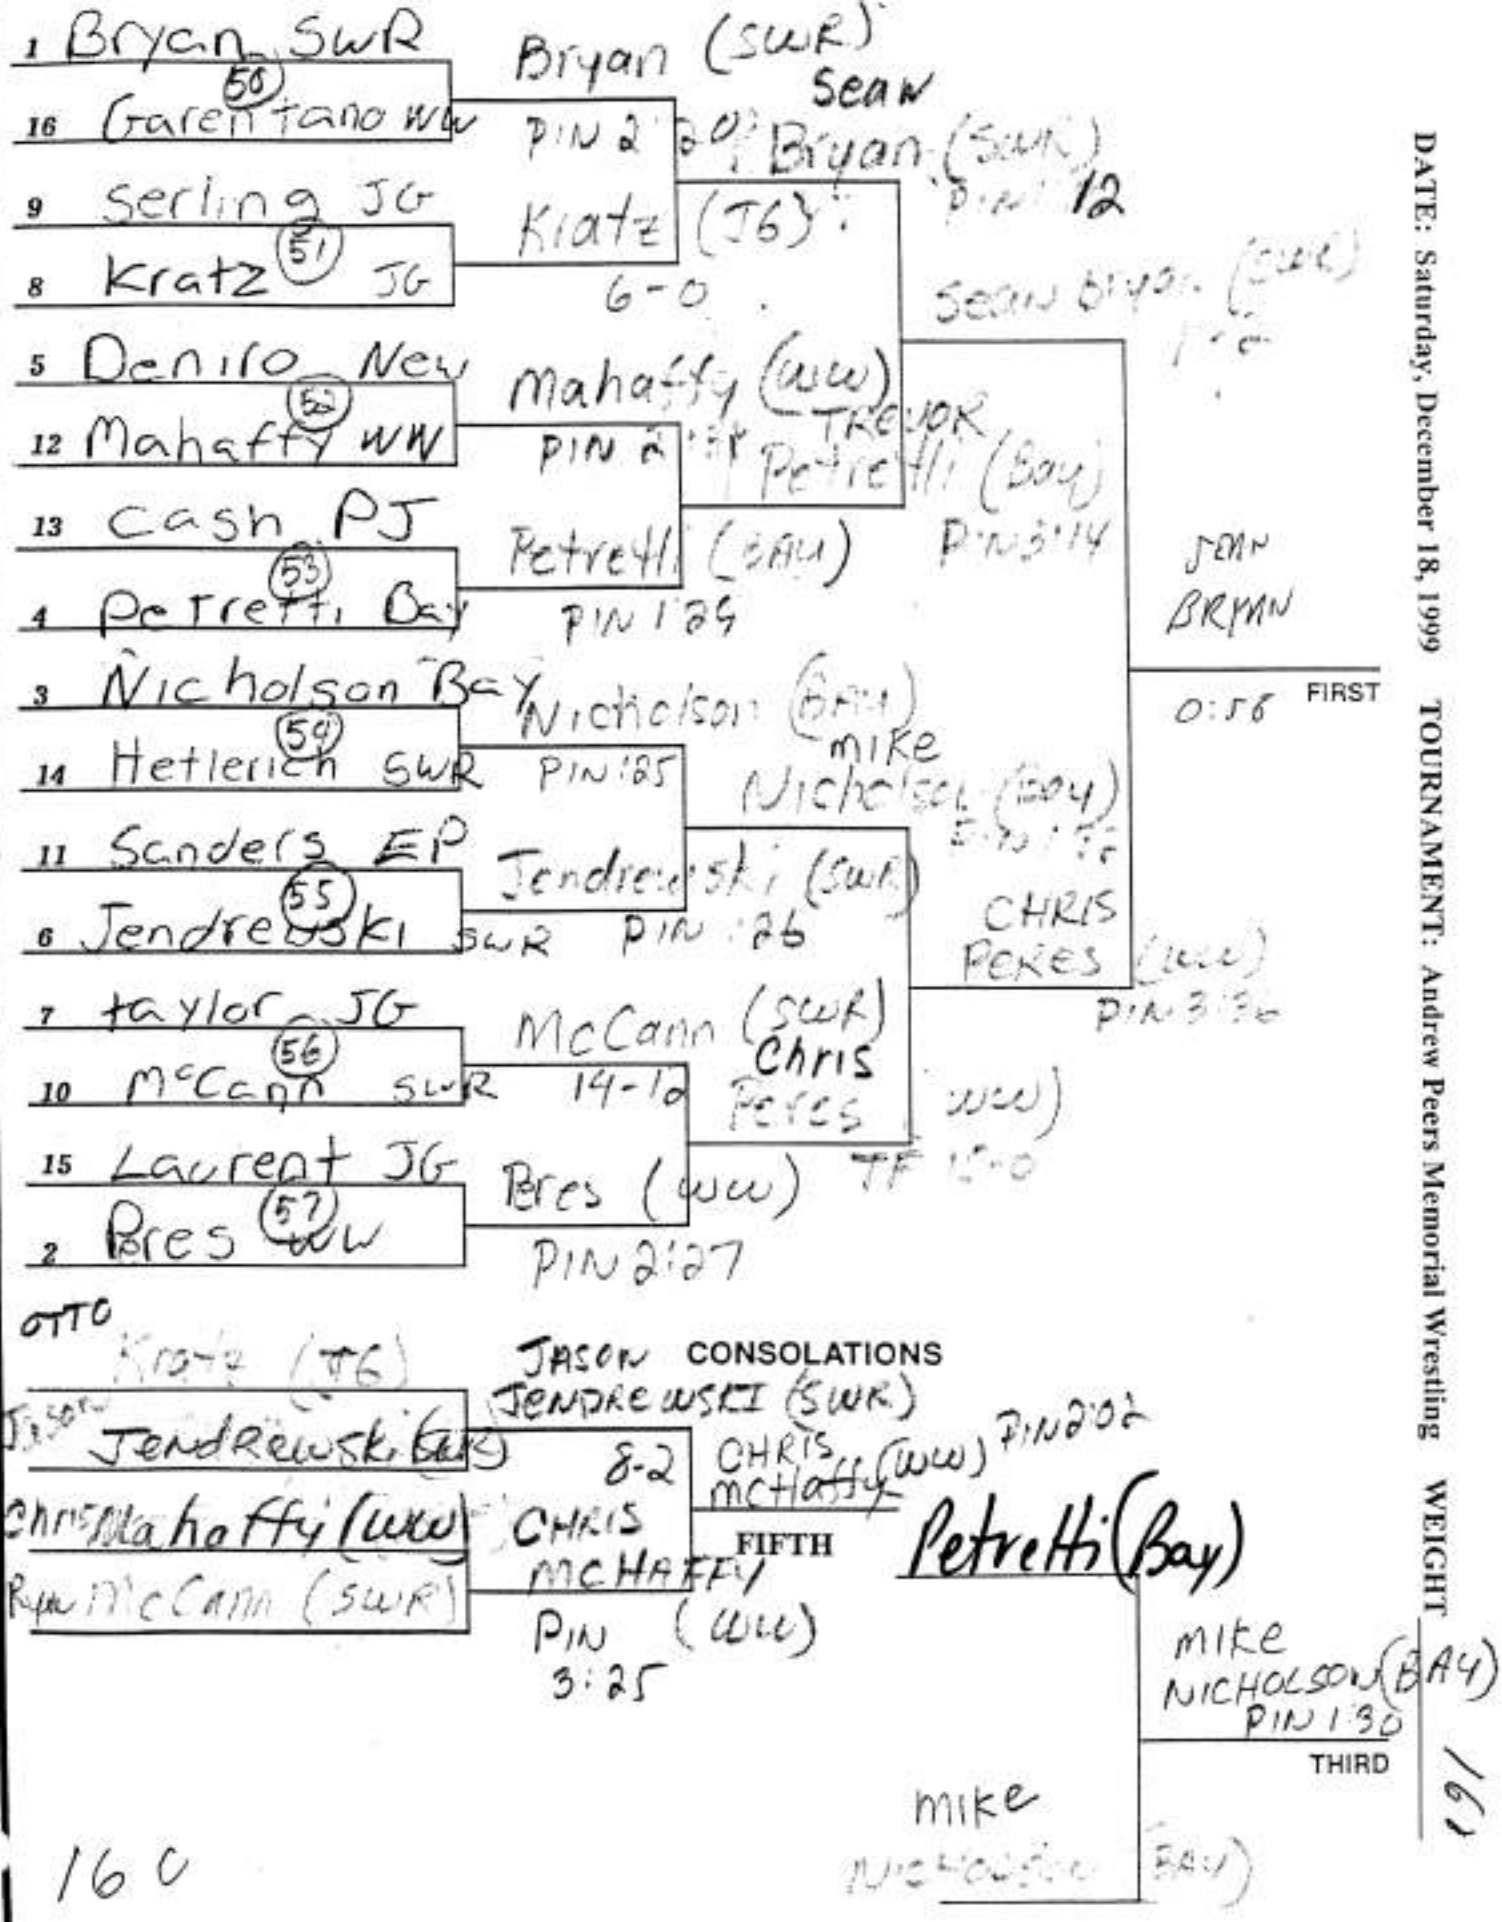

DATE: Saturday, December 18, 1999

TOURNAMENT: Andrew Peers Memorial Wrestling

WEIGHT

96

96 ANDREW PEERS
MEMORIAL
TOURNAMENT

103

112

DATE: Saturday, December 18, 1999

TOURNAMENT: Andrew Peers Memorial Wrestling

WEIGHT

119

119

125

130

135

DATE: Saturday, December 18, 1999

40

CONSOLATIONS

145

DATE: Saturday, December 18, 1999

TOURNAMENT: Andrew Peers Memorial Wrestling

WEIGHT

152

152

160

DATE: Saturday, December 18, 1999

TOURNAMENT: Andrew Peers Memorial Wrestling

WEIGHT

171

171

DATE: Saturday, December 18, 1999

TOURNAMENT: Andrew Peers Memorial Wrestling