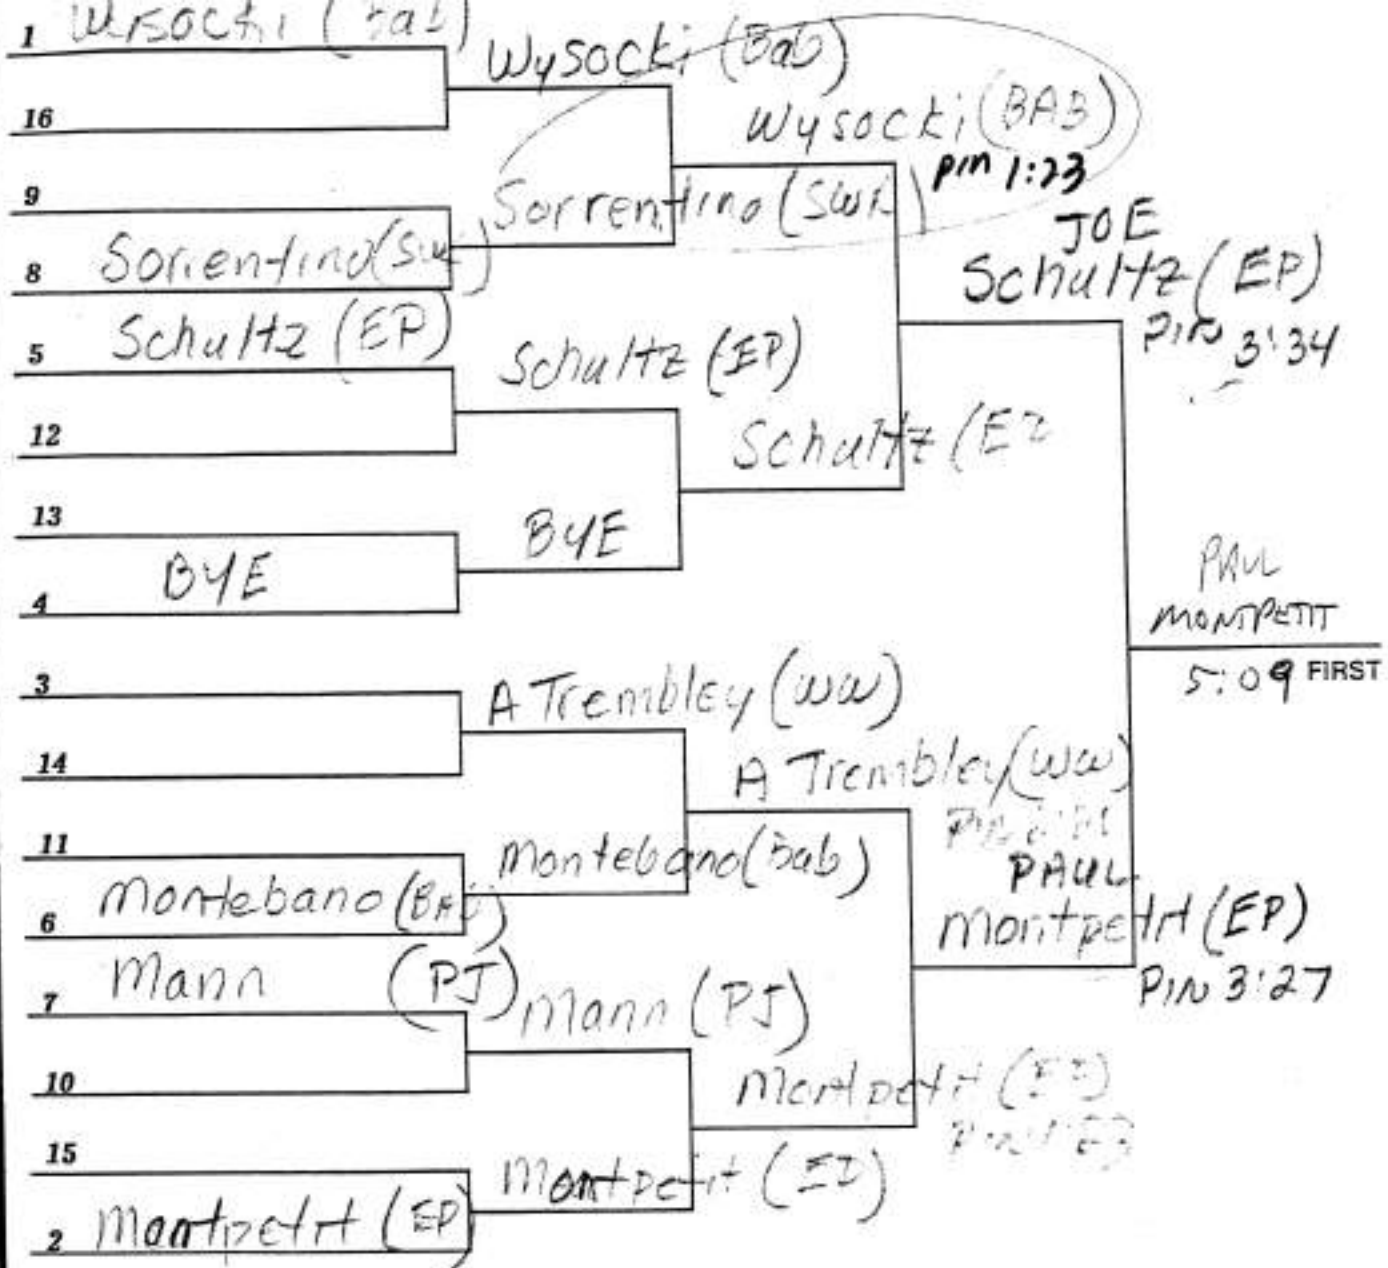

DATE: Saturday, December 18, 1999

TOURNAMENT: Andrew Peers Memorial Wrestling

WEIGHT

96

96 ANDREW PEERS
MEMORIAL
TOURNAMENT

103

112

DATE: Saturday, December 18, 1999

TOURNAMENT: Andrew Peers Memorial Wrestling

WEIGHT

119

119

125

130

135

DATE: Saturday, December 18, 1999

TOURNAMENT: Andrew Peers Memorial Wrestling

WEIGHT

142

140

DATE: Saturday, December 18, 1999

TOURNAMENT: Andrew Peers Memorial Wrestling

WEIGHT

145

40

CONSOLATIONS

145

DATE: Saturday, December 18, 1999

TOURNAMENT: Andrew Peers Memorial Wrestling

WEIGHT

152

152