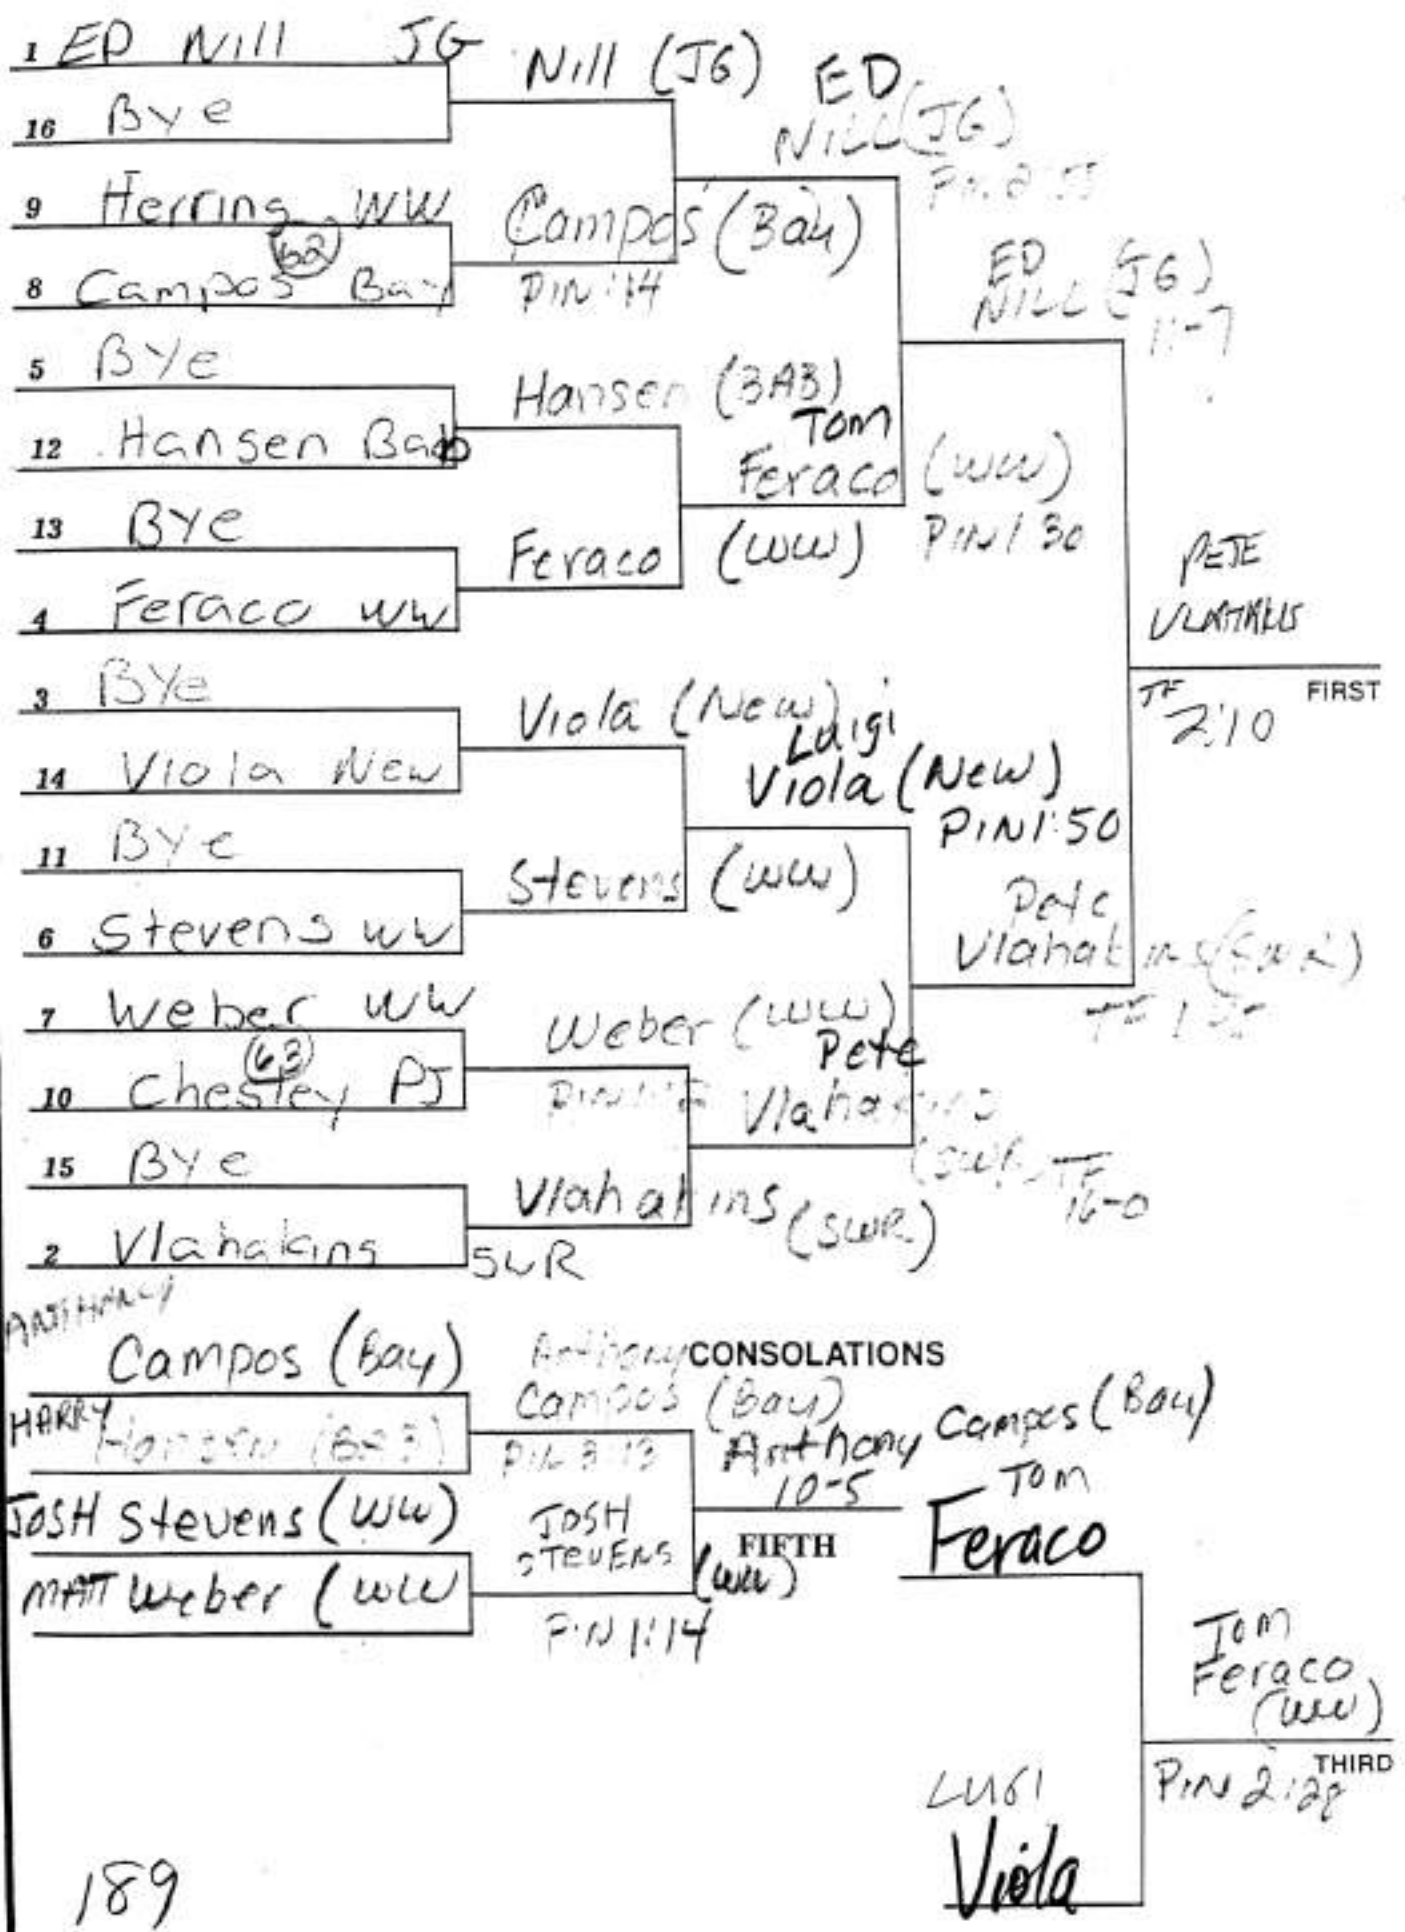

40

CONSOLATIONS

145

DATE: Saturday, December 18, 1999

TOURNAMENT: Andrew Peers Memorial Wrestling

WEIGHT

152

152

160

DATE: Saturday, December 18, 1999

TOURNAMENT: Andrew Peers Memorial Wrestling

WEIGHT

171

171

DATE: Saturday, December 18, 1999

TOURNAMENT: Andrew Peers Memorial Wrestling

WEIGHT

189

189

215

DATE: Saturday, December 18, 1999

TOURNAMENT: Andrew Peers Memorial Wrestling

WEIGHT

275