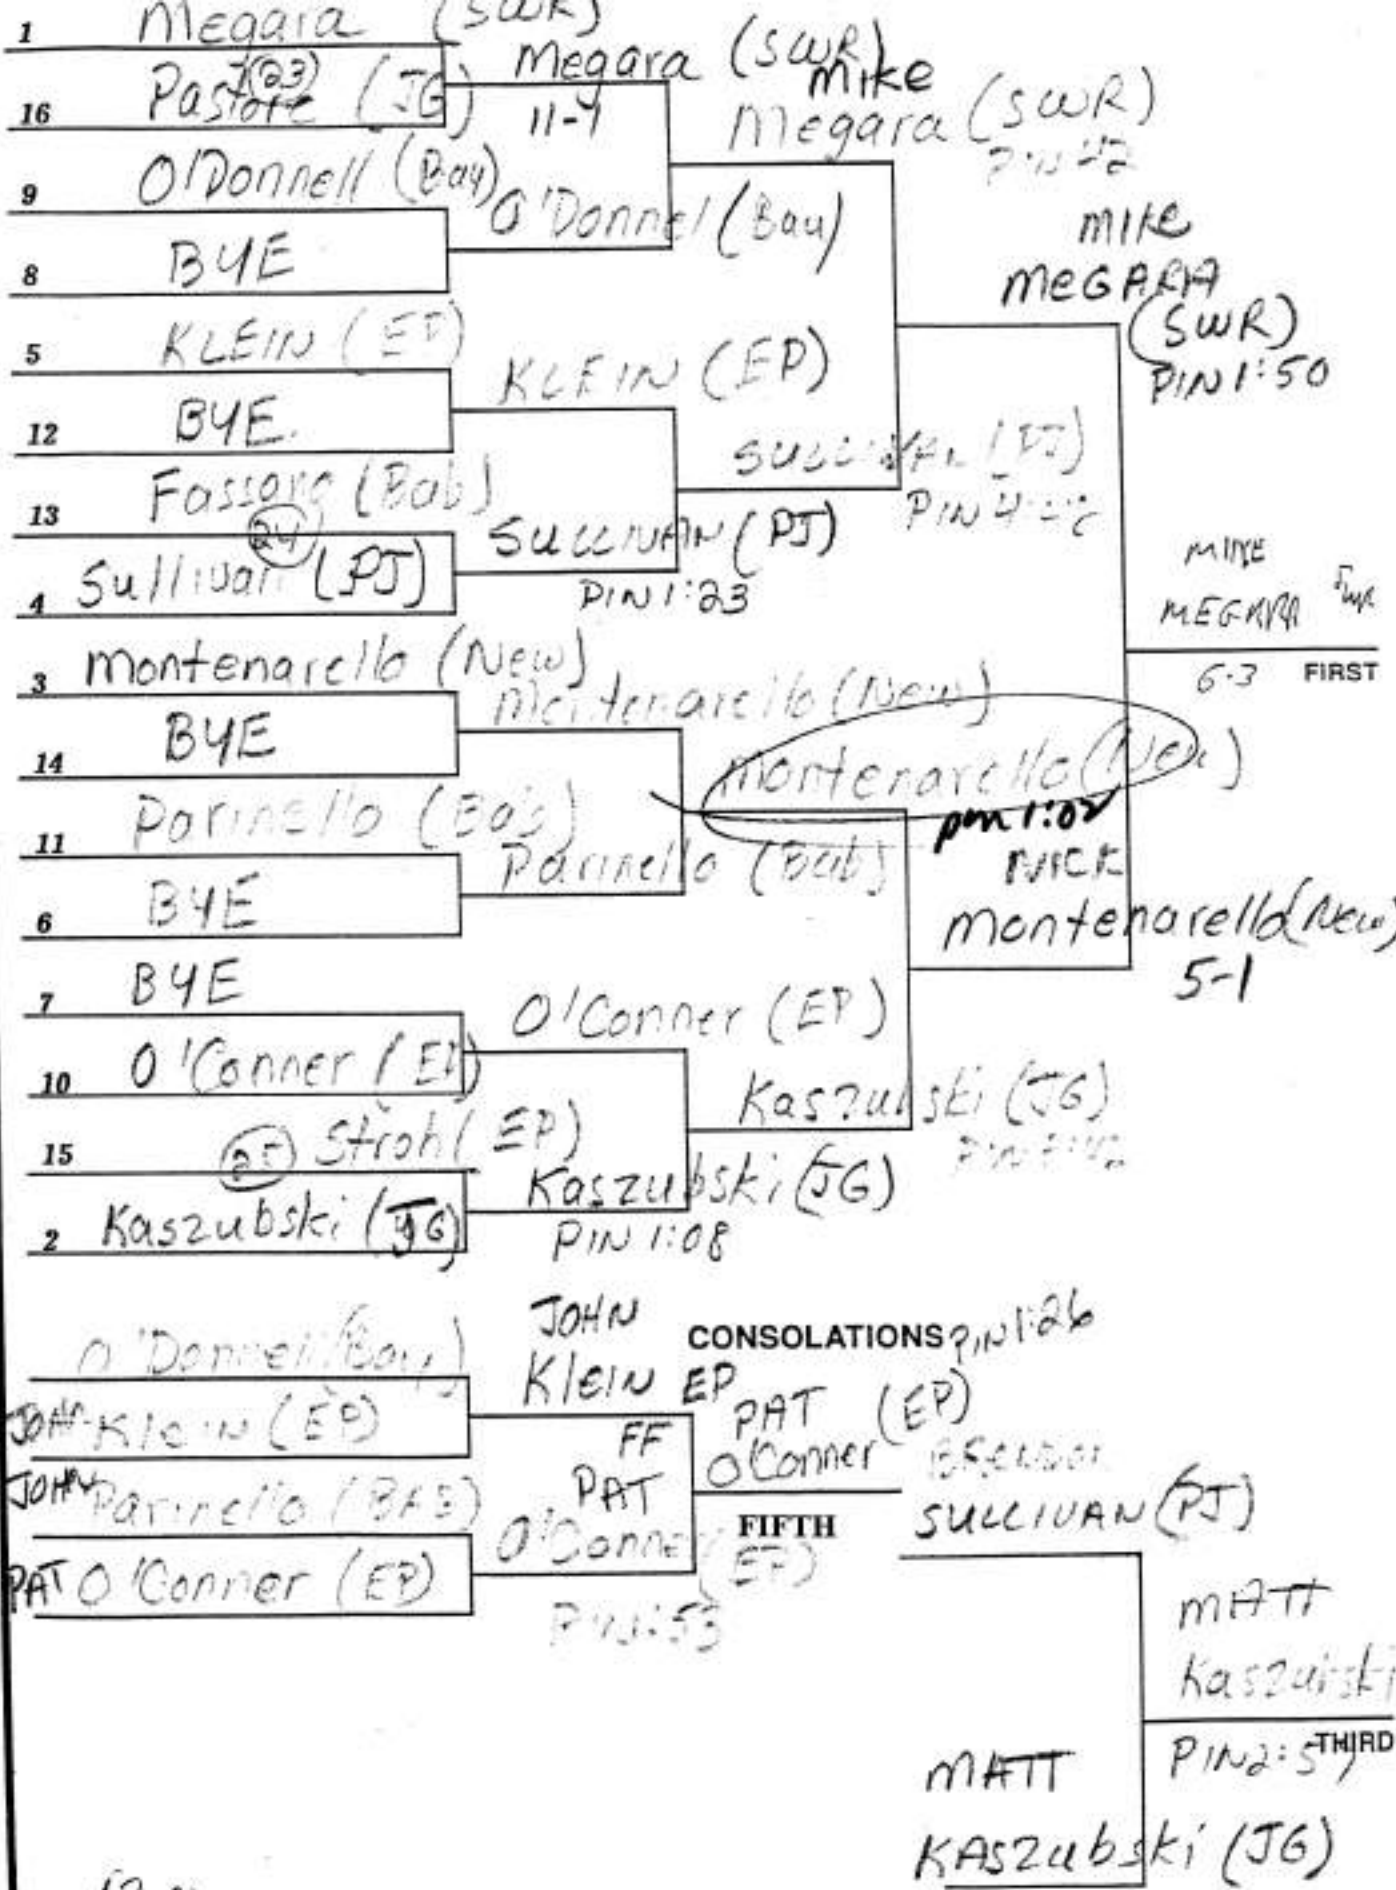

DATE: Saturday, December 18, 1999

TOURNAMENT: Andrew Peers Memorial Wrestling

WEIGHT

96

96 ANDREW PEERS
MEMORIAL
TOURNAMENT

103

112

DATE: Saturday, December 18, 1999

TOURNAMENT: Andrew Peers Memorial Wrestling

WEIGHT

119

119

125

130

135

DATE: Saturday, December 18, 1999

TOURNAMENT: Andrew Peers Memorial Wrestling

WEIGHT

142

140

DATE: Saturday, December 18, 1999

TOURNAMENT: Andrew Peers Memorial Wrestling

WEIGHT

145

40

CONSOLATIONS

145

DATE: Saturday, December 18, 1999

TOURNAMENT: Andrew Peers Memorial Wrestling

WEIGHT

152

152