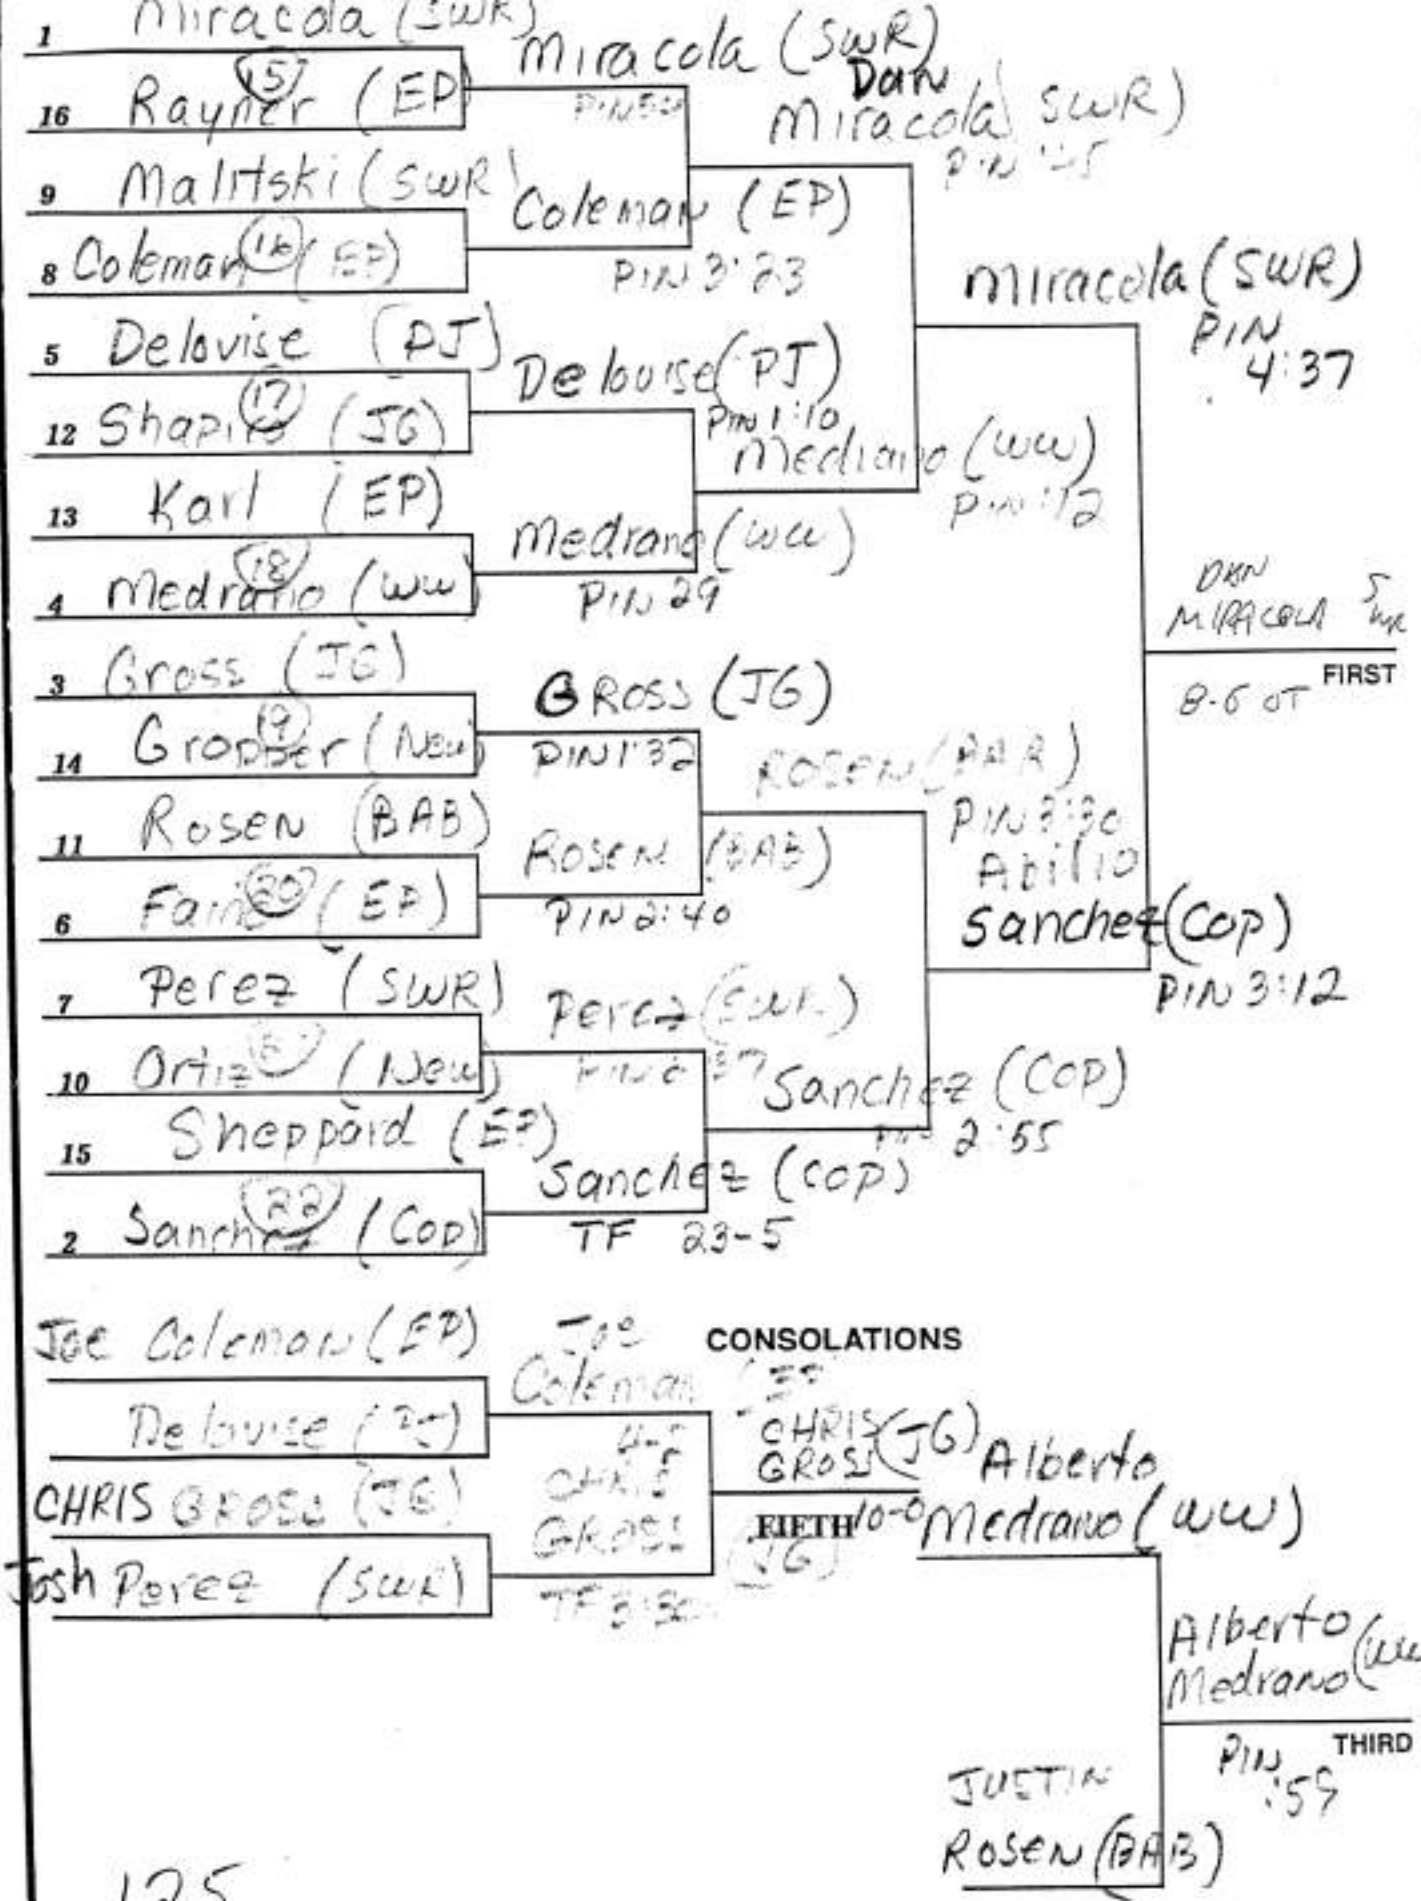

DATE: Saturday, December 18, 1999

TOURNAMENT: Andrew Peers Memorial Wrestling

WEIGHT

96

96 ANDREW PEERS
MEMORIAL
TOURNAMENT

103

112

DATE: Saturday, December 18, 1999

TOURNAMENT: Andrew Peers Memorial Wrestling

WEIGHT

119

119

125

130

135

DATE: Saturday, December 18, 1999

TOURNAMENT: Andrew Peers Memorial Wrestling

WEIGHT

142

140

DATE: Saturday, December 18, 1999

TOURNAMENT: Andrew Peers Memorial Wrestling

WEIGHT

145

40

CONSOLATIONS

145

DATE: Saturday, December 18, 1999

TOURNAMENT: Andrew Peers Memorial Wrestling

WEIGHT

152

152