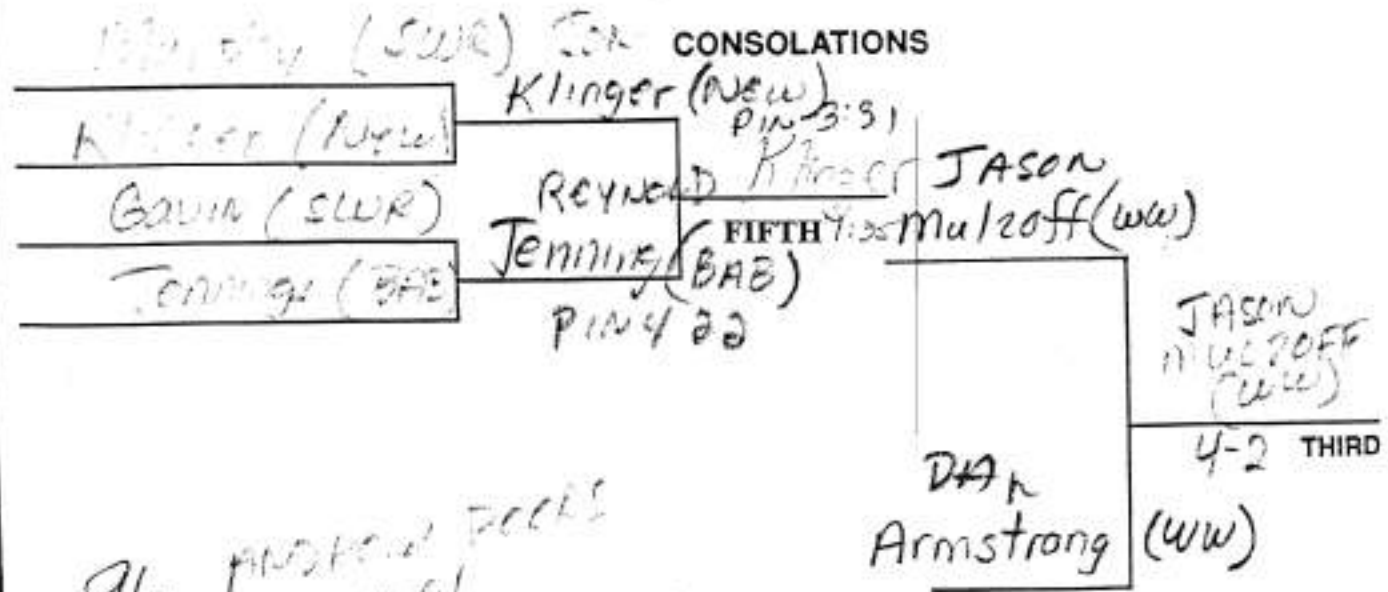

DATE: Saturday, December 18, 1999

TOURNAMENT: Andrew Peers Memorial Wrestling

WEIGHT

96

96 ANDREW PEERS
MEMORIAL
TOURNAMENT

103

112

DATE: Saturday, December 18, 1999

TOURNAMENT: Andrew Peers Memorial Wrestling

WEIGHT

119

119

125

130

135

DATE: Saturday, December 18, 1999