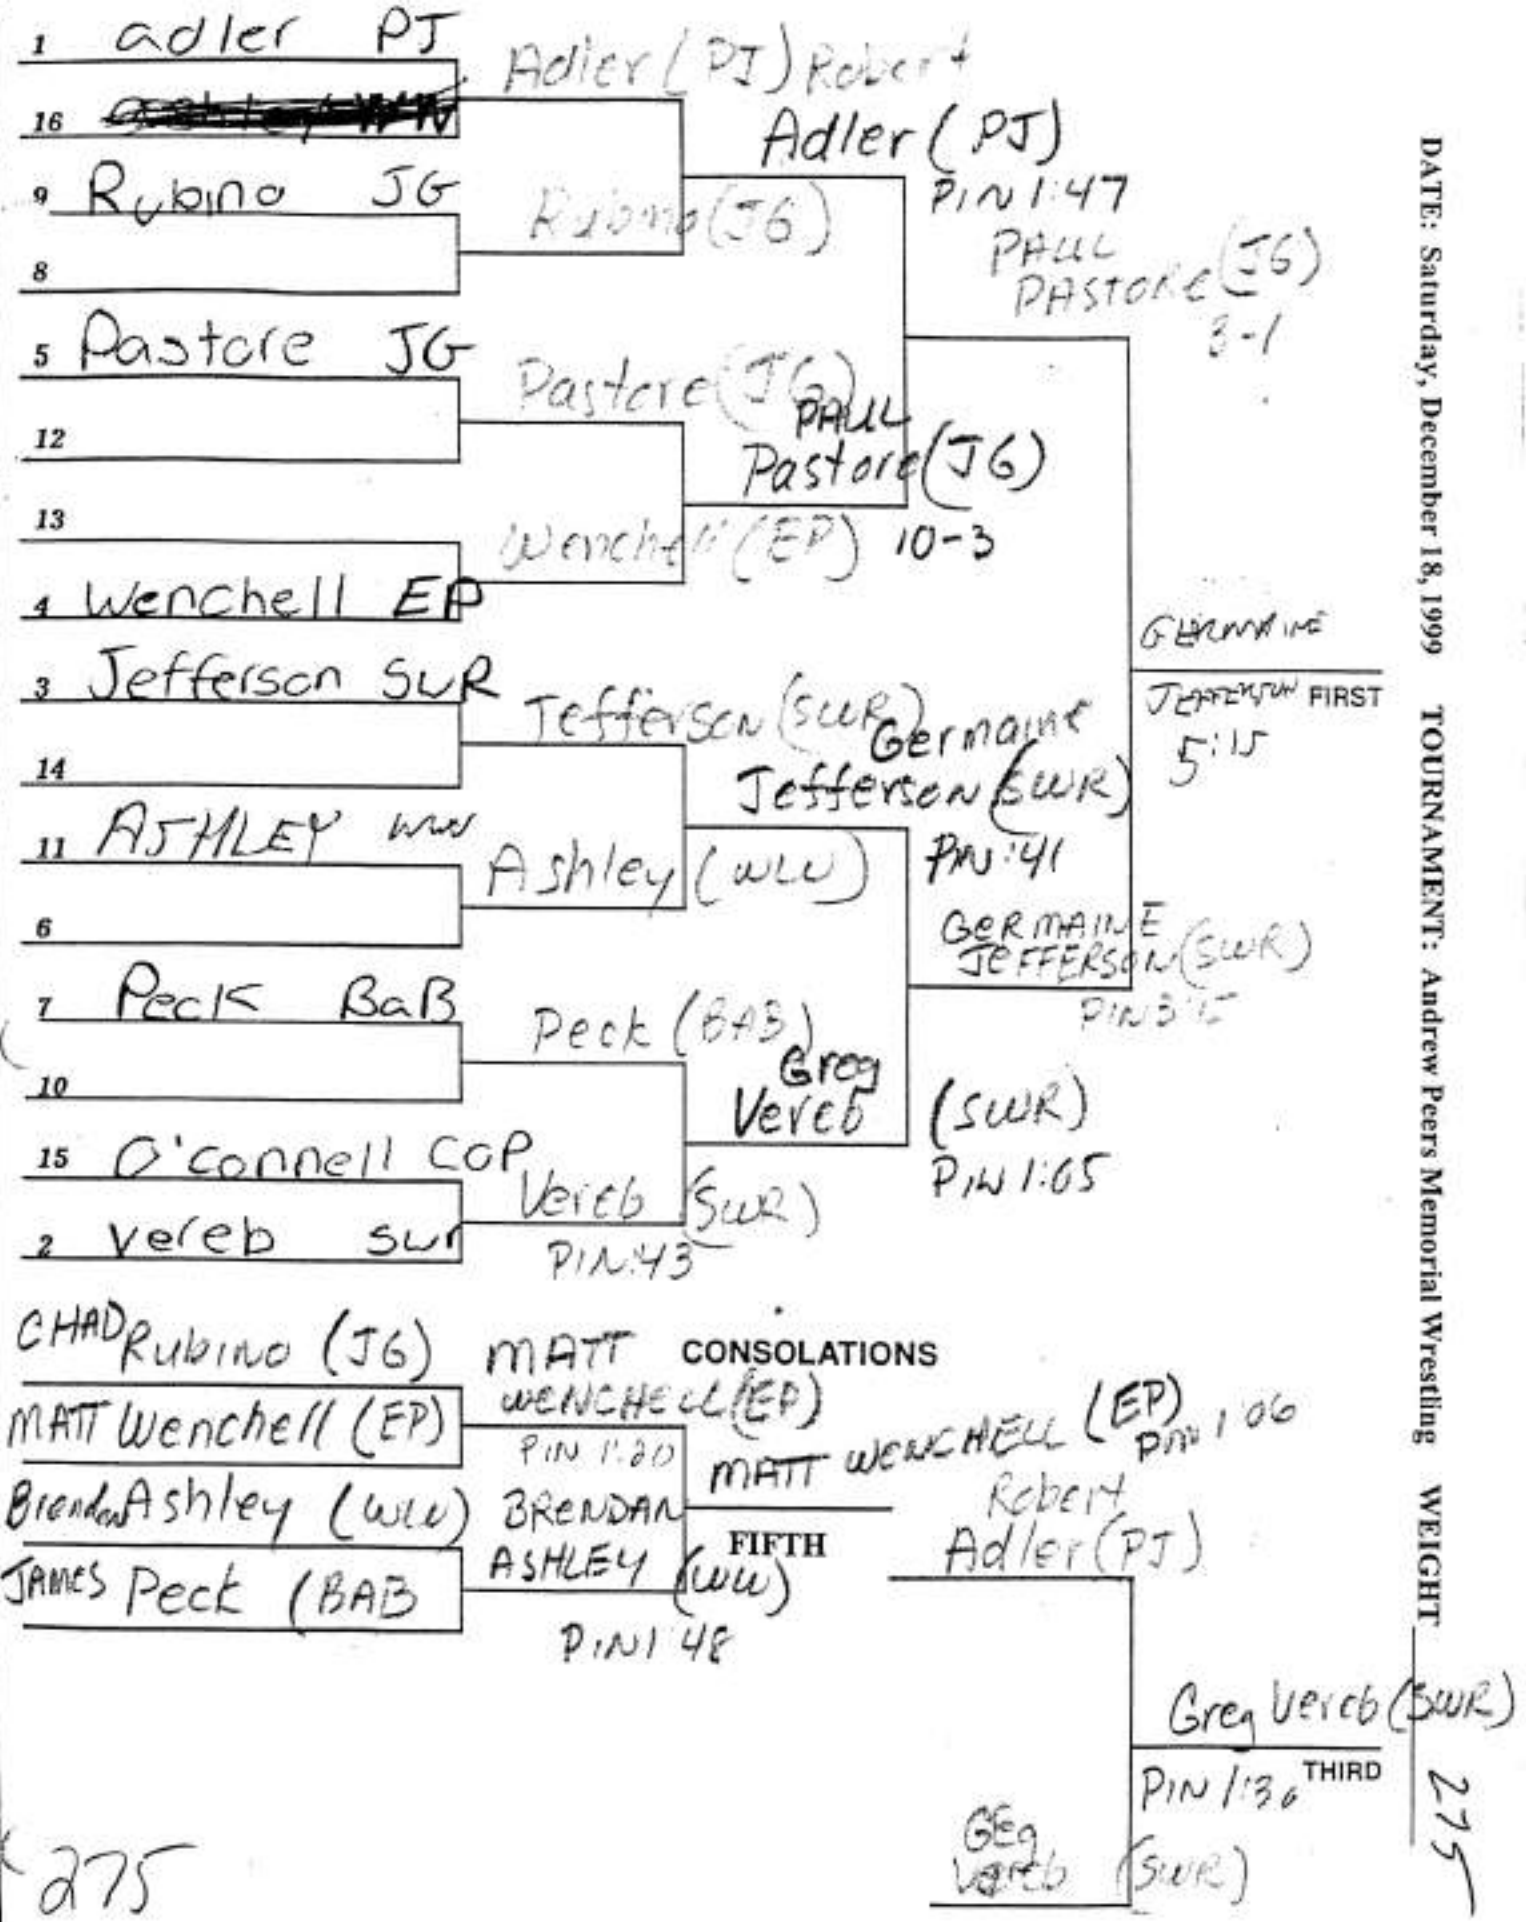

WEIGHT

189

189

215

DATE: Saturday, December 18, 1999

TOURNAMENT: Andrew Peers Memorial Wrestling

WEIGHT

275