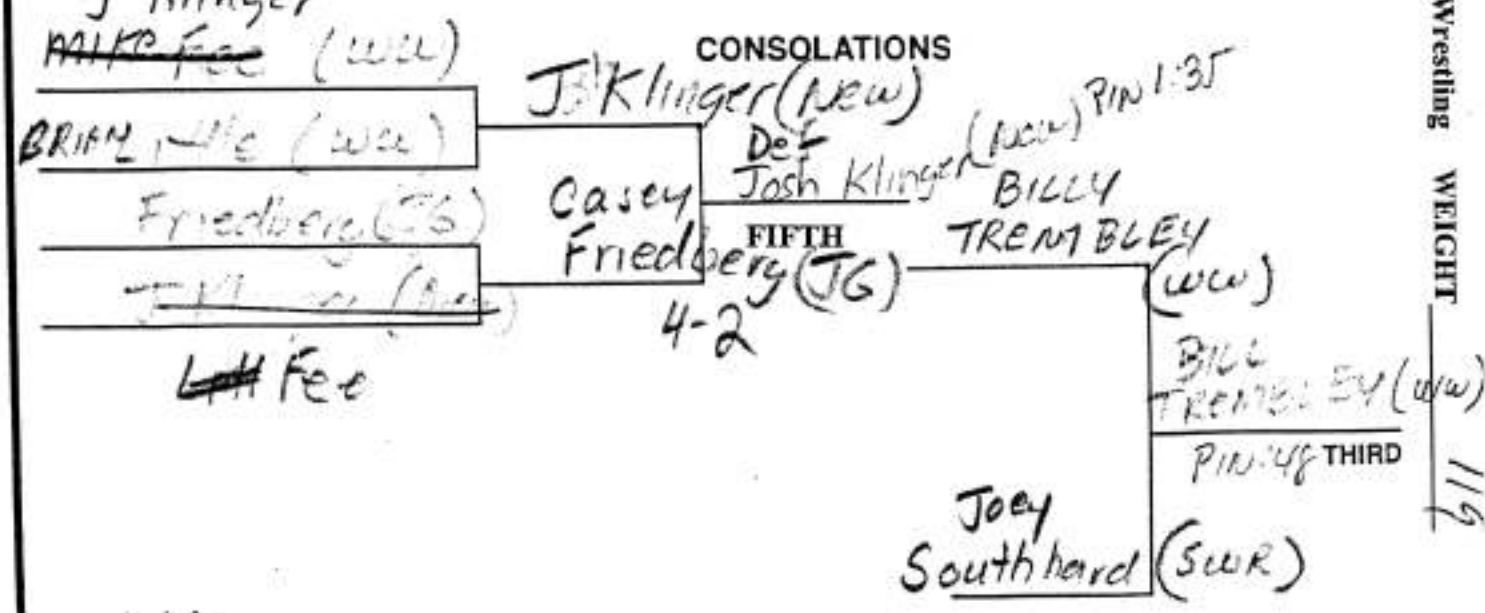

DATE: Saturday, December 18, 1999

TOURNAMENT: Andrew Peers Memorial Wrestling

WEIGHT

96

96 ANDREW PEERS
MEMORIAL
TOURNAMENT

103

112

DATE: Saturday, December 18, 1999

TOURNAMENT: Andrew Peers Memorial Wrestling

WEIGHT

119

119

125

130

135

DATE: Saturday, December 18, 1999

TOURNAMENT: Andrew Peers Memorial Wrestling

WEIGHT

142

140

DATE: Saturday, December 18, 1999

TOURNAMENT: Andrew Peers Memorial Wrestling

WEIGHT

145