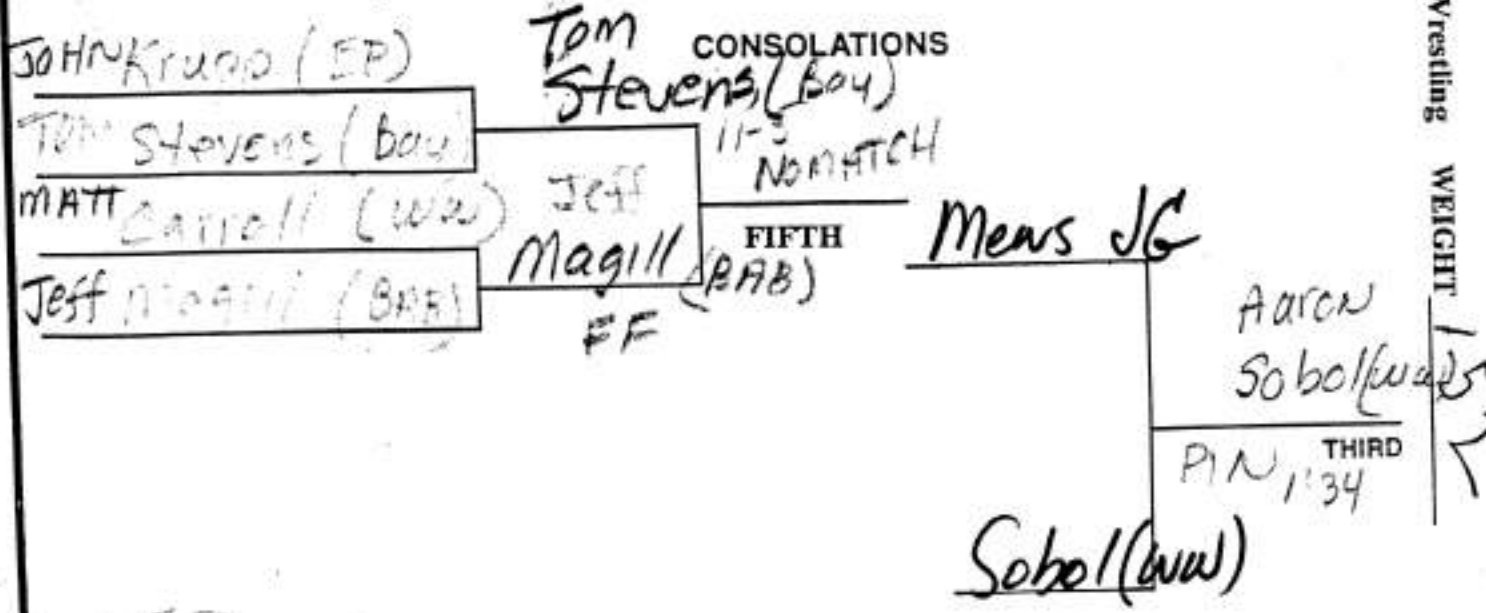

40

CONSOLATIONS

145

DATE: Saturday, December 18, 1999

TOURNAMENT: Andrew Peers Memorial Wrestling

WEIGHT

152

152