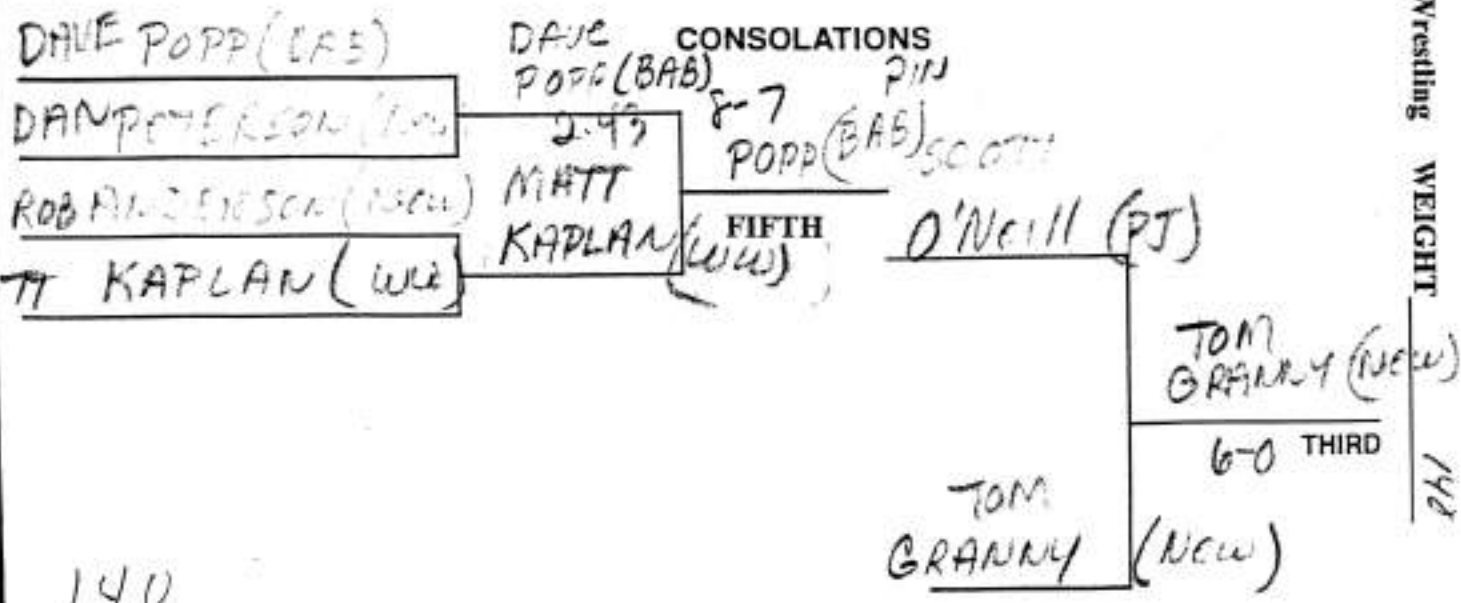

DATE: Saturday, December 18, 1999

TOURNAMENT: Andrew Peers Memorial Wrestling

WEIGHT

142

140