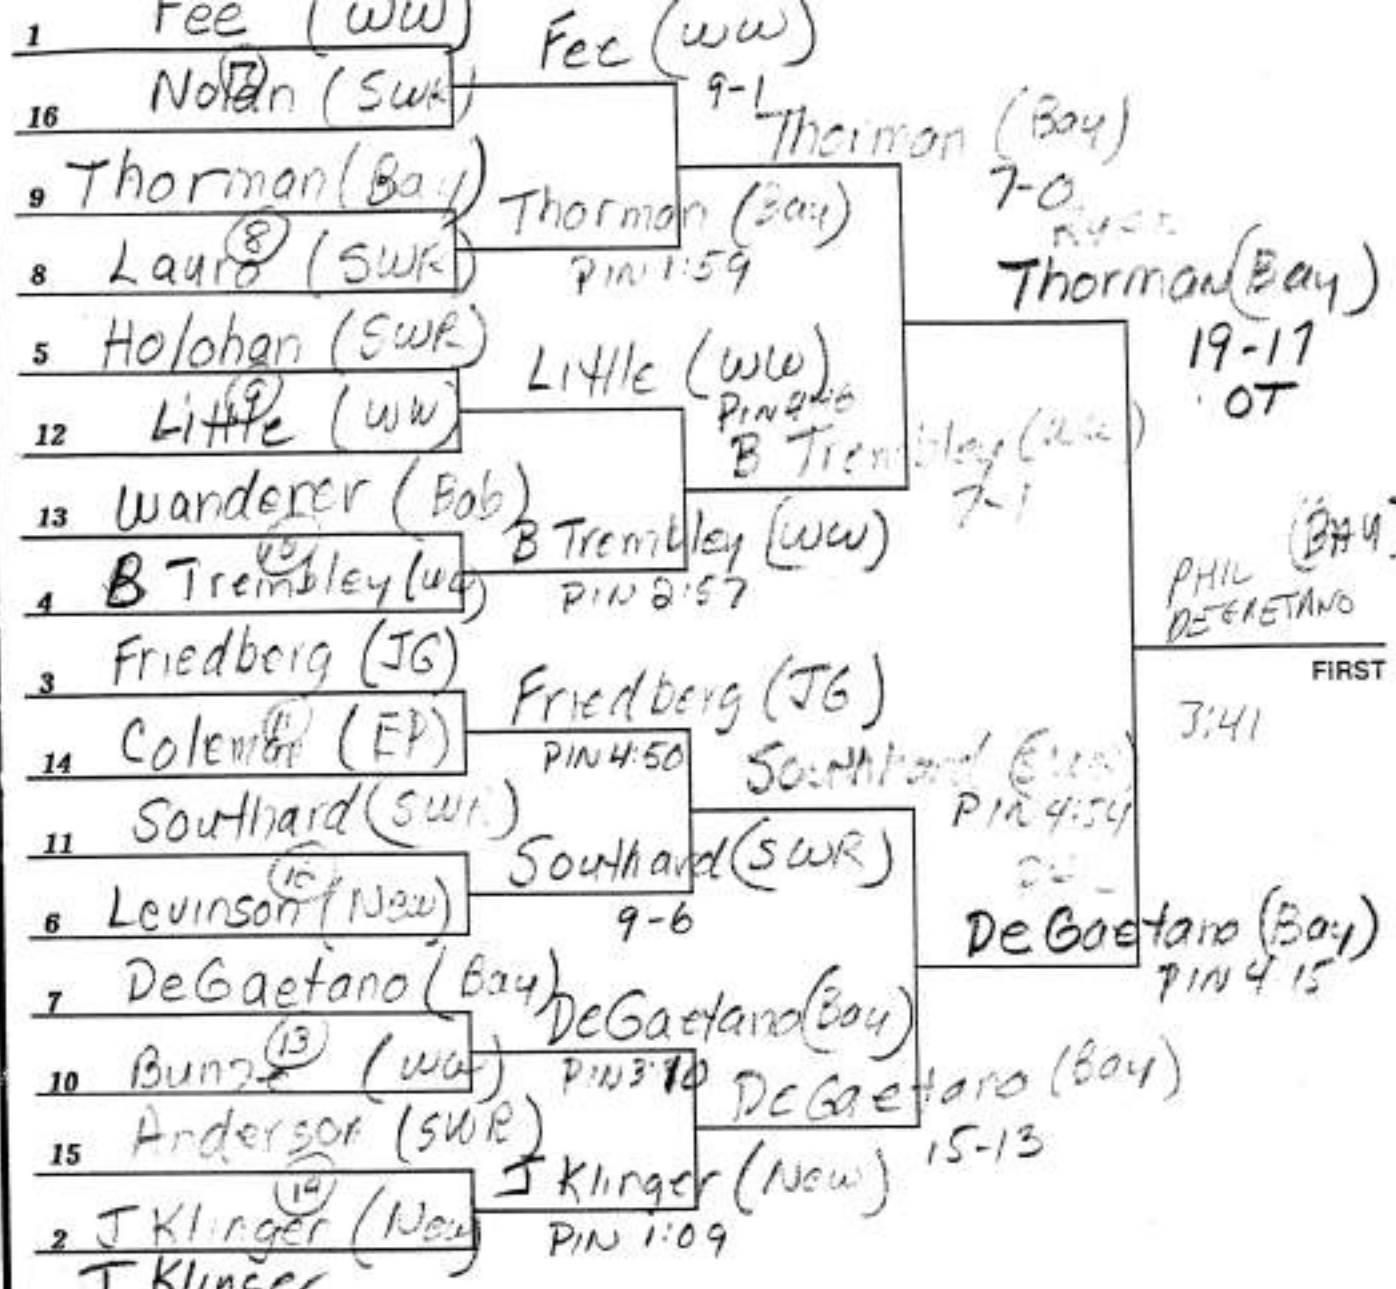

DATE: Saturday, December 18, 1999

TOURNAMENT: Andrew Peers Memorial Wrestling

WEIGHT

96

96 ANDREW PEERS
MEMORIAL
TOURNAMENT

103

112

DATE: Saturday, December 18, 1999

TOURNAMENT: Andrew Peers Memorial Wrestling

WEIGHT

119

119

125

130

135

DATE: Saturday, December 18, 1999

TOURNAMENT: Andrew Peers Memorial Wrestling

WEIGHT

142

140

DATE: Saturday, December 18, 1999

TOURNAMENT: Andrew Peers Memorial Wrestling

WEIGHT

145

WEIGHT

189

189

215

DATE: Saturday, December 18, 1999

TOURNAMENT: Andrew Peers Memorial Wrestling

WEIGHT

275