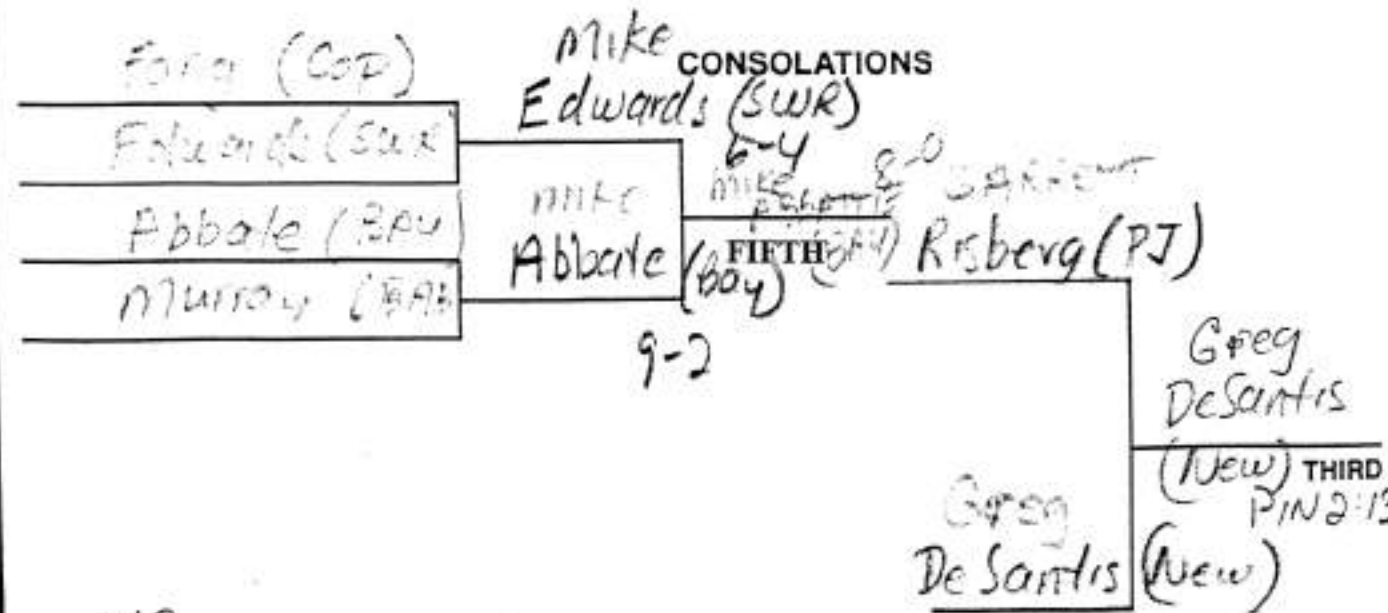

DATE: Saturday, December 18, 1999

TOURNAMENT: Andrew Peers Memorial Wrestling

WEIGHT

96

96 ANDREW PEERS
MEMORIAL
TOURNAMENT

103

112

DATE: Saturday, December 18, 1999