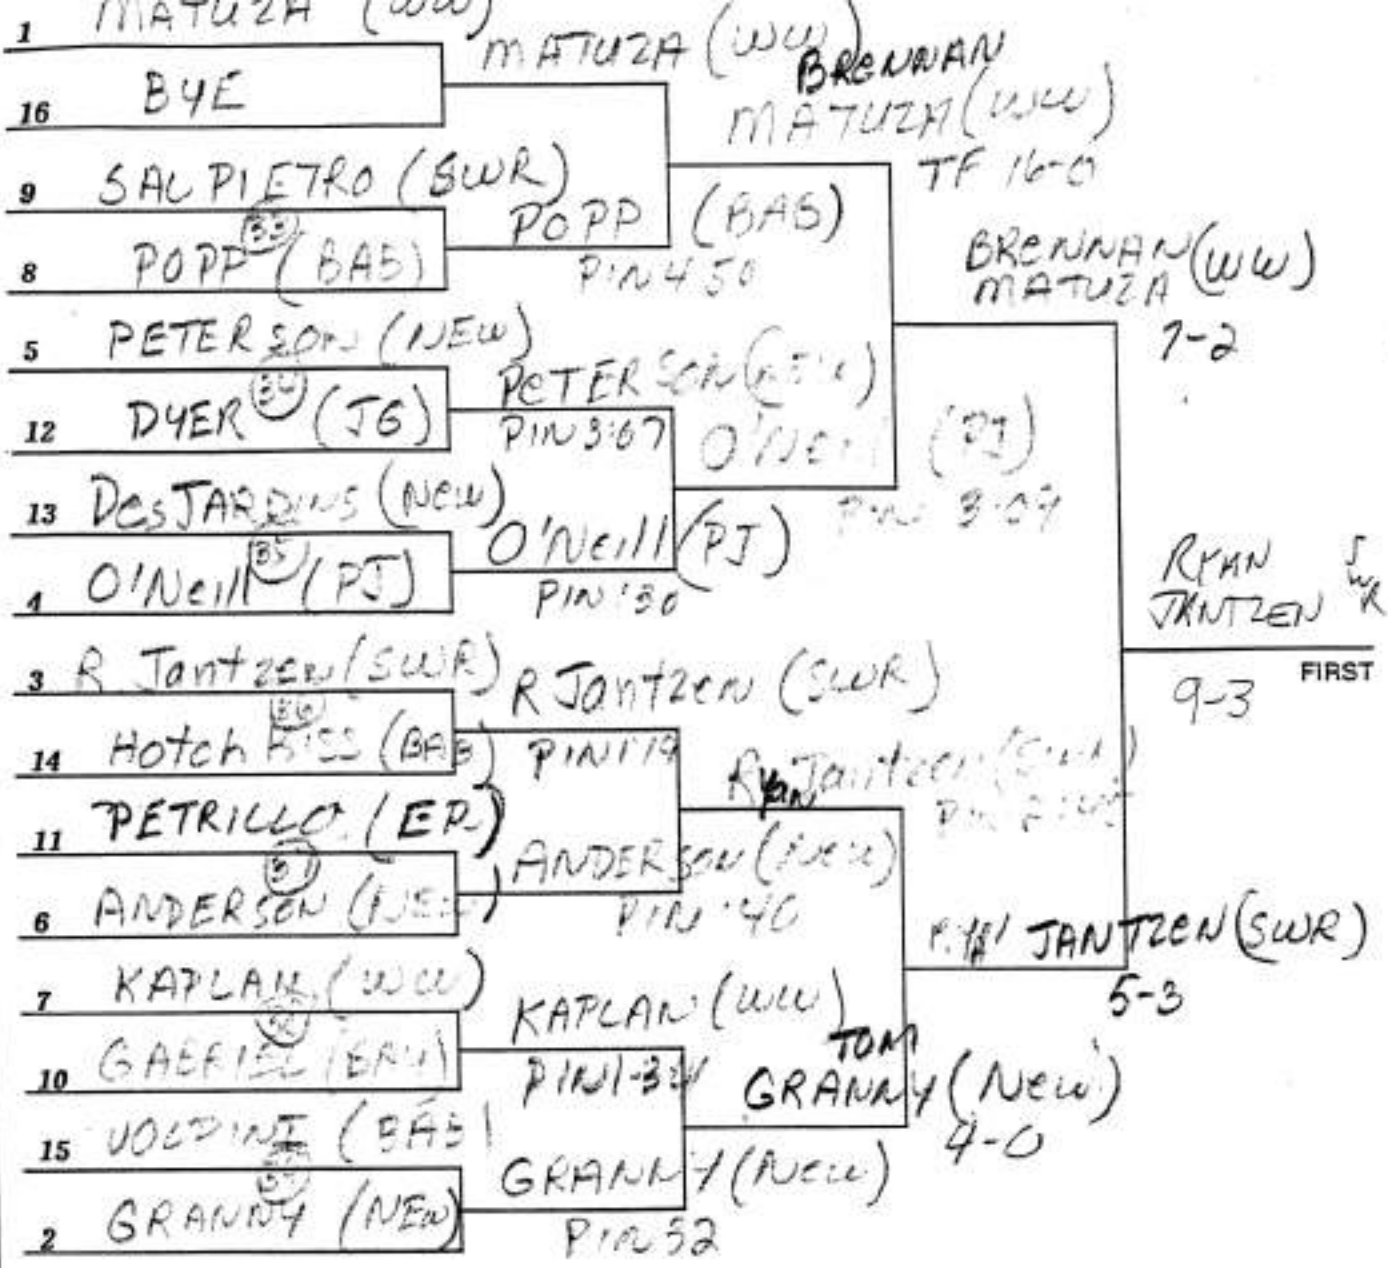

DATE: Saturday, December 18, 1999

TOURNAMENT: Andrew Peers Memorial Wrestling

WEIGHT

96

96 ANDREW PEERS
MEMORIAL
TOURNAMENT

103

112

DATE: Saturday, December 18, 1999

TOURNAMENT: Andrew Peers Memorial Wrestling

WEIGHT

119

119

125

130

135

DATE: Saturday, December 18, 1999

TOURNAMENT: Andrew Peers Memorial Wrestling

WEIGHT

142

140

DATE: Saturday, December 18, 1999

TOURNAMENT: Andrew Peers Memorial Wrestling

WEIGHT

145