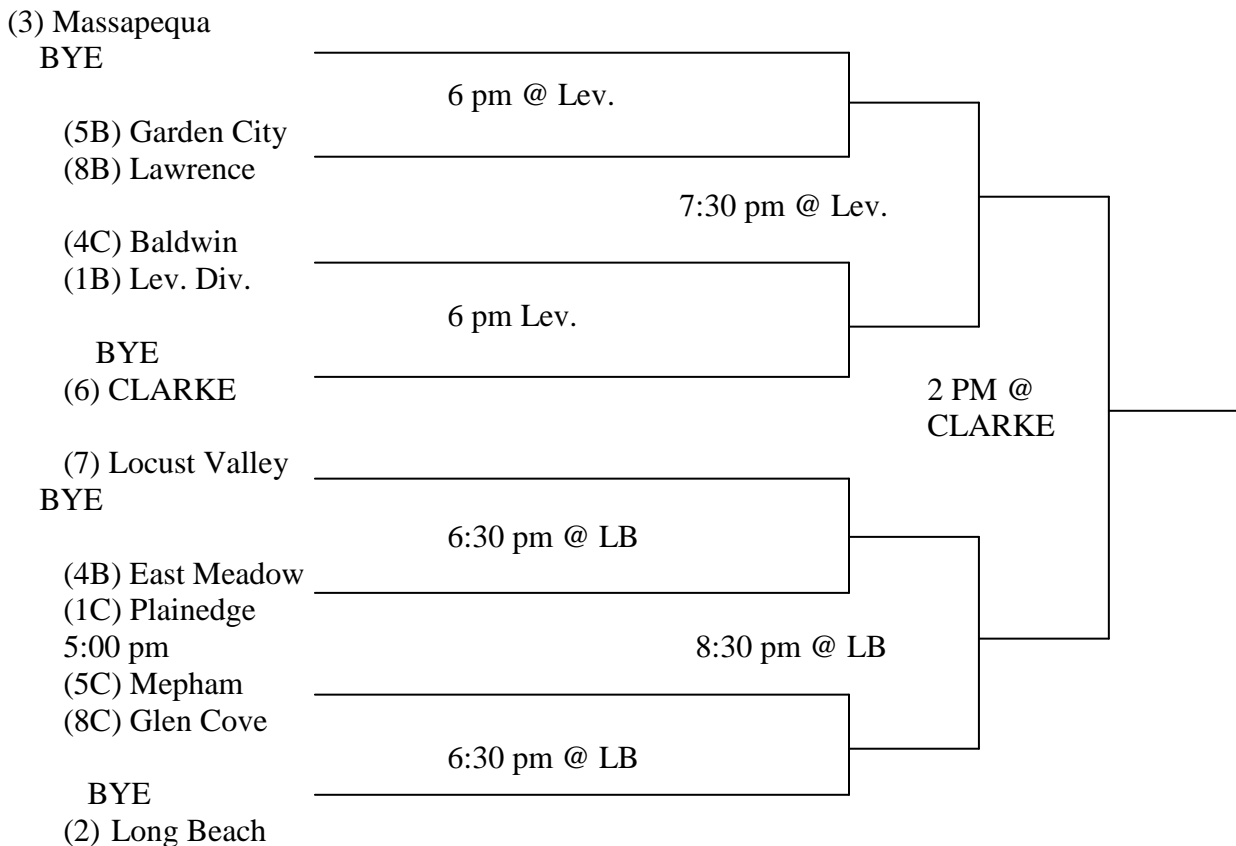

NASSAU COUNTY WRESTLING  
DUAL MEET TOURNAMENT 2010-2011

**CONFERENCE 1A**

Massapequa  
Freeport  
Syosset

**CONFERENCE 1B**

Farmingdale  
East Meadow  
Baldwin

**CONFERENCE 2A**

Long Beach  
Macarthur  
Herricks

**CONFERENCE 2B**

Bellmore JFK  
Garden City  
Mepham

**CONFERENCE 3A**

Wantagh  
Levittown Division  
Plainedge

**CONFERENCE 3B**

Bethpage  
Lawrence  
Glen Cove

**CONFERENCE 4A**

Clarke  
Seaford  
Island Trees

**CONFERENCE 4B**

Locust Valley  
Oyster Bay  
Carle Place

\*\*\*ALL PRELIMS EXCEPT LB START AT 4:30 pm