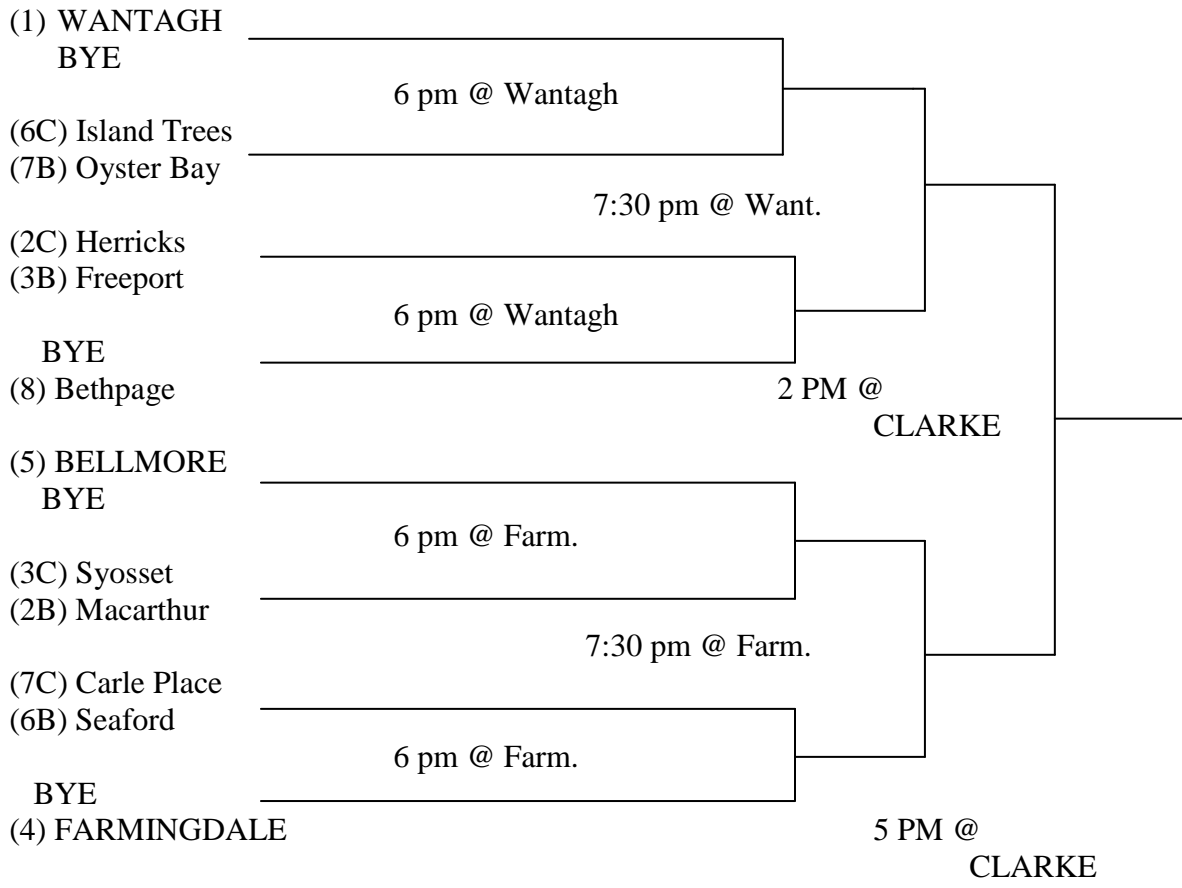

NASSAU COUNTY WRESTLING  
DUAL MEET TOURNAMENT 2010-2011

**CONFERENCE 1A**

Massapequa  
Freeport  
Syosset

**CONFERENCE 1B**

Farmingdale  
East Meadow  
Baldwin

**CONFERENCE 2A**

Long Beach  
Macarthur  
Herricks

**CONFERENCE 2B**

Bellmore JFK  
Garden City  
Mepham

**CONFERENCE 3A**

Wantagh  
Levittown Division  
Plainedge

**CONFERENCE 3B**

Bethpage  
Lawrence  
Glen Cove

**CONFERENCE 4A**

Clarke  
Seaford  
Island Trees

**CONFERENCE 4B**

Locust Valley  
Oyster Bay  
Carle Place

\*\*\*ALL PRELIMS EXCEPT LB START AT 4:30 pm