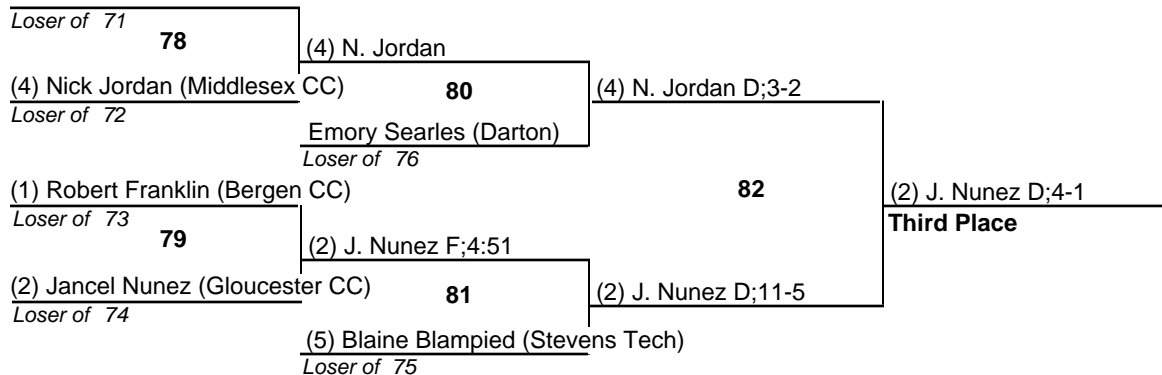

District 11

165

8 February 2013

(1) Trent Williams (Spartanburg Methodist)

BYE