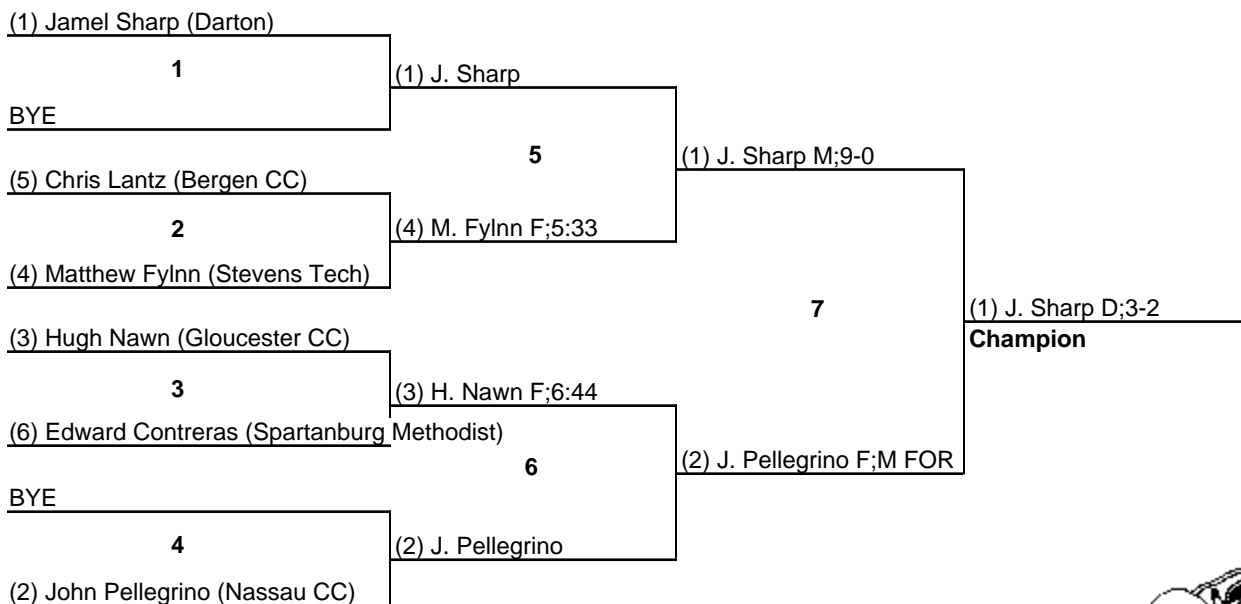

District 11

125

8 February 2013

District 11

133

8 February 2013

District 11

141

8 February 2013

District 11

149

8 February 2013

District 11

157

8 February 2013

(1) Adam Will (Stevens Tech)