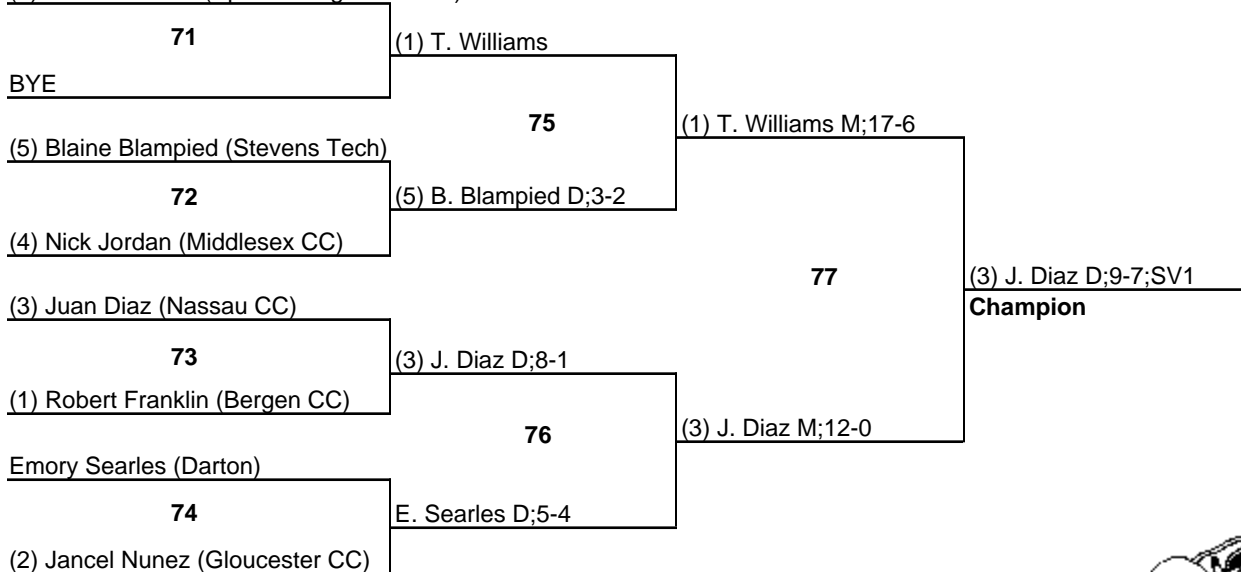

District 11

165

8 February 2013

(1) Trent Williams (Spartanburg Methodist)