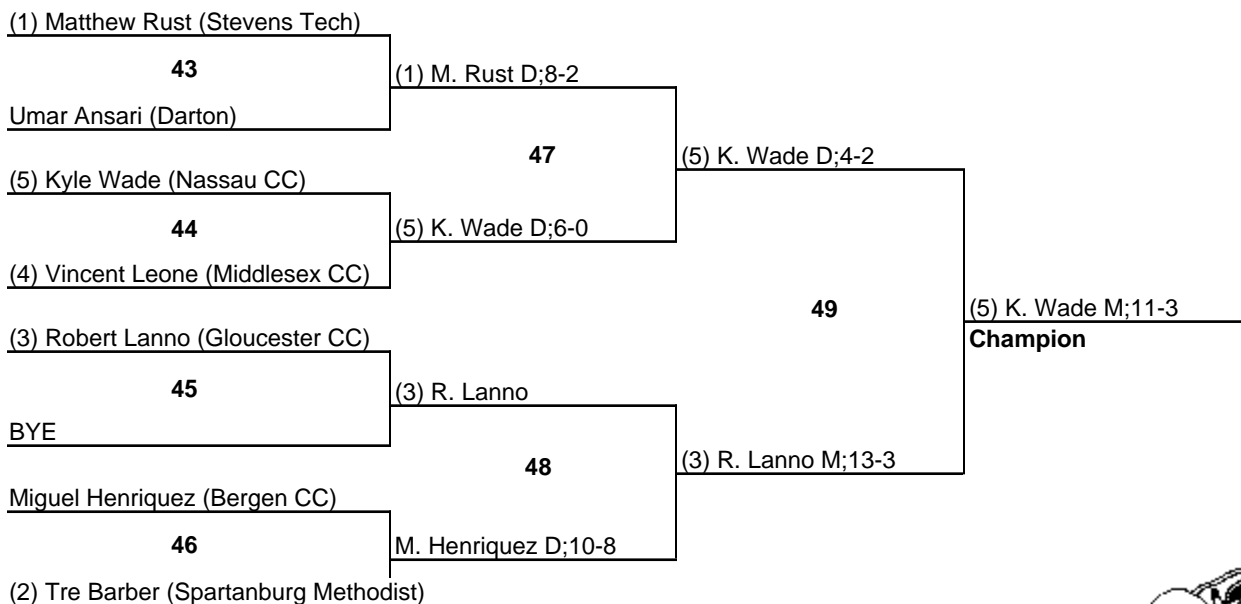

District 11

125

8 February 2013

District 11

133

8 February 2013

District 11

141

8 February 2013

District 11

149

8 February 2013

District 11

157

8 February 2013

(1) Adam Will (Stevens Tech)