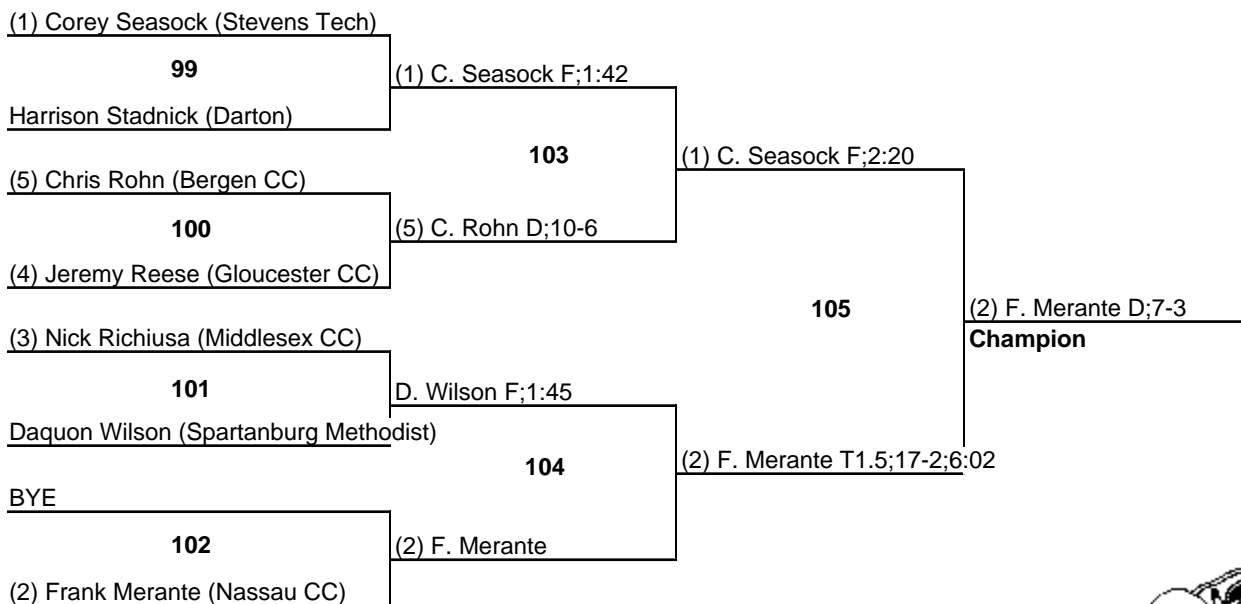

(1) Trent Williams (Spartanburg Methodist)

BYE

District 11

174

8 February 2013

District 11

184

8 February 2013

District 11

197

8 February 2013

District 11

285

8 February 2013