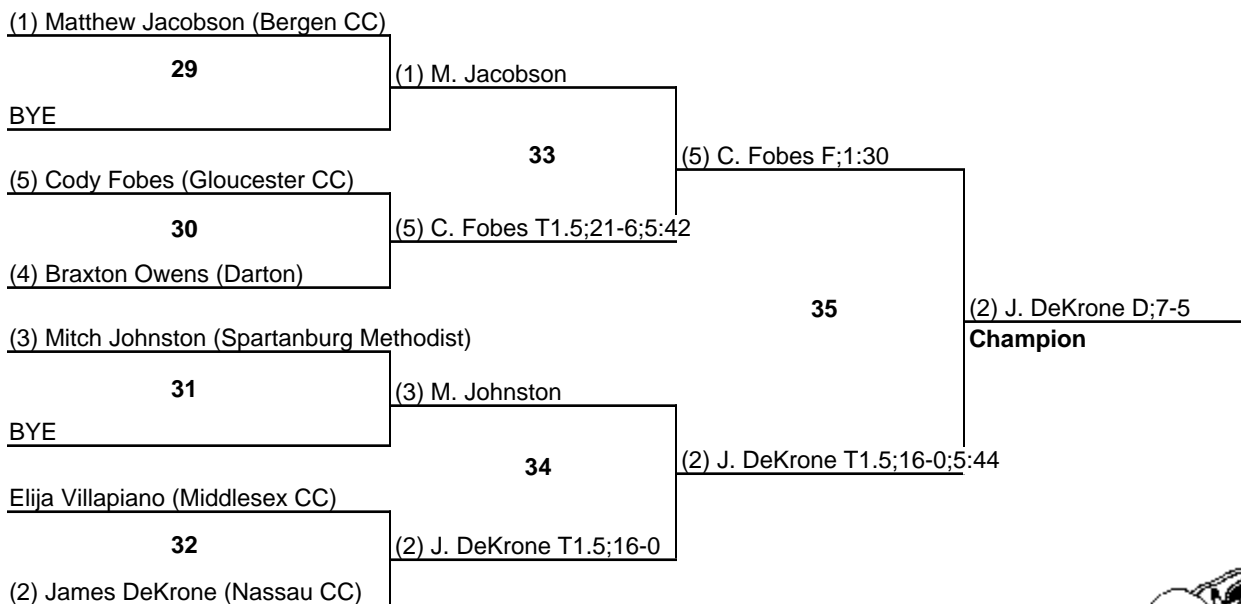

District 11

125

8 February 2013

District 11

133

8 February 2013

District 11

141

8 February 2013

District 11

149

8 February 2013

District 11

157

8 February 2013

(1) Adam Will (Stevens Tech)